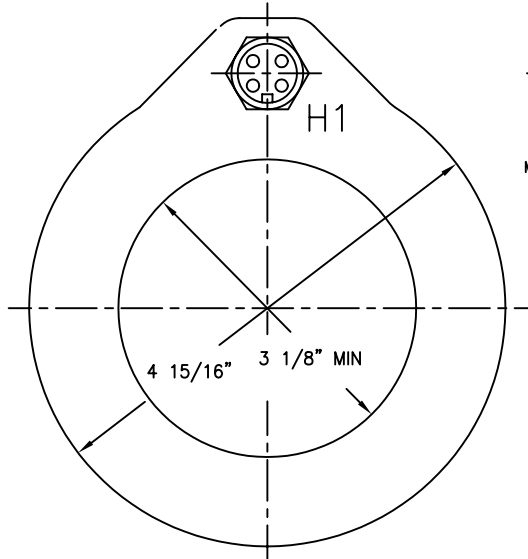

NOMINAL CURRENT RATIO 600A:10V
CABLE LENGTH (FT) 10

REFER TO THE "CALIBRATION DATA SHEET" THAT
ACCOMPANIES EACH RING FOR THE EXACT RATIO.

INNOVATIONS IN TRANSMISSION AND DISTRIBUTION

LINDSEY
MANUFACTURING COMPANY
760 N. GEORGIA AVE. AZUSA, CA 91702
PHONE: (626)969-3471 FAX: (626)969-3177
e-mail: LindseyMan@aol.com

LAST-REVISION NO.	DATE

APP. _____

TITLE: ELBOWSENSE CURRENT MONITORING RING

DRG: DB
08/03/01

SCALE: NONE

DRAWING-NUMBER SD
9510-1011