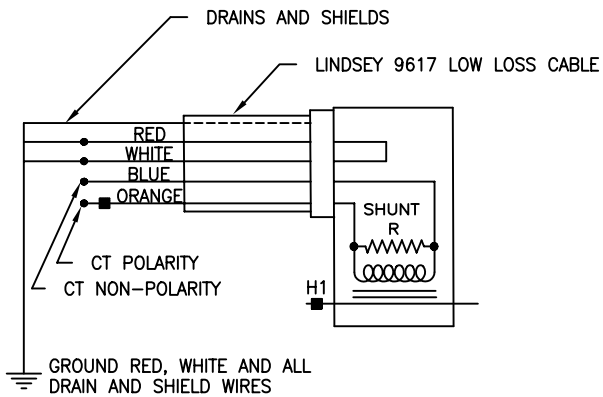

NOMINAL CURRENT RATIO 600A:10V
CABLE LENGTH (FT) 10

REFER TO THE "CALIBRATION DATA SHEET" THAT
ACCOMPANIES EACH RING FOR THE EXACT RATIO.

INNOVATIONS IN TRANSMISSION AND DISTRIBUTION

LINDSEY
MANUFACTURING COMPANY
760 N. GEORGIA AVE. AZUSA, CA 91702
PHONE: (626)969-3471 FAX: (626)969-3177
e-mail: LindseyMan@aol.com

LAST-REVISION NO.	DATE

APP. _____

TITLE: ELBOWSENSE CURRENT MONITORING RING

DRG: DB
08/03/01

SCALE: NONE

DRAWING-NUMBER SD
9510-1011