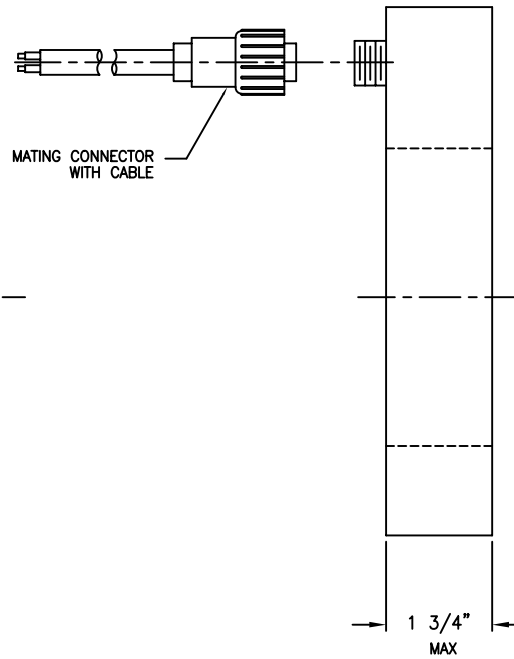

NOMINAL CURRENT RATIO 600A:10V
CABLE LENGTH (FT) 10

REFER TO THE "CALIBRATION DATA SHEET" THAT
ACCOMPANIES EACH RING FOR THE EXACT RATIO.

INNOVATIONS IN TRANSMISSION AND DISTRIBUTION

LINDSEY
MANUFACTURING COMPANY
760 N. GEORGIA AVE. AZUSA, CA 91702
PHONE: (626)969-3471 FAX: (626)969-3177
e-mail: LindseyMan@aol.com

LAST-REVISION NO.	DATE

APP. _____

TITLE: ELBOWSENSE CURRENT MONITORING RING

DRG: DB
08/03/01

SCALE: NONE

DRAWING-NUMBER SD
9510-1011