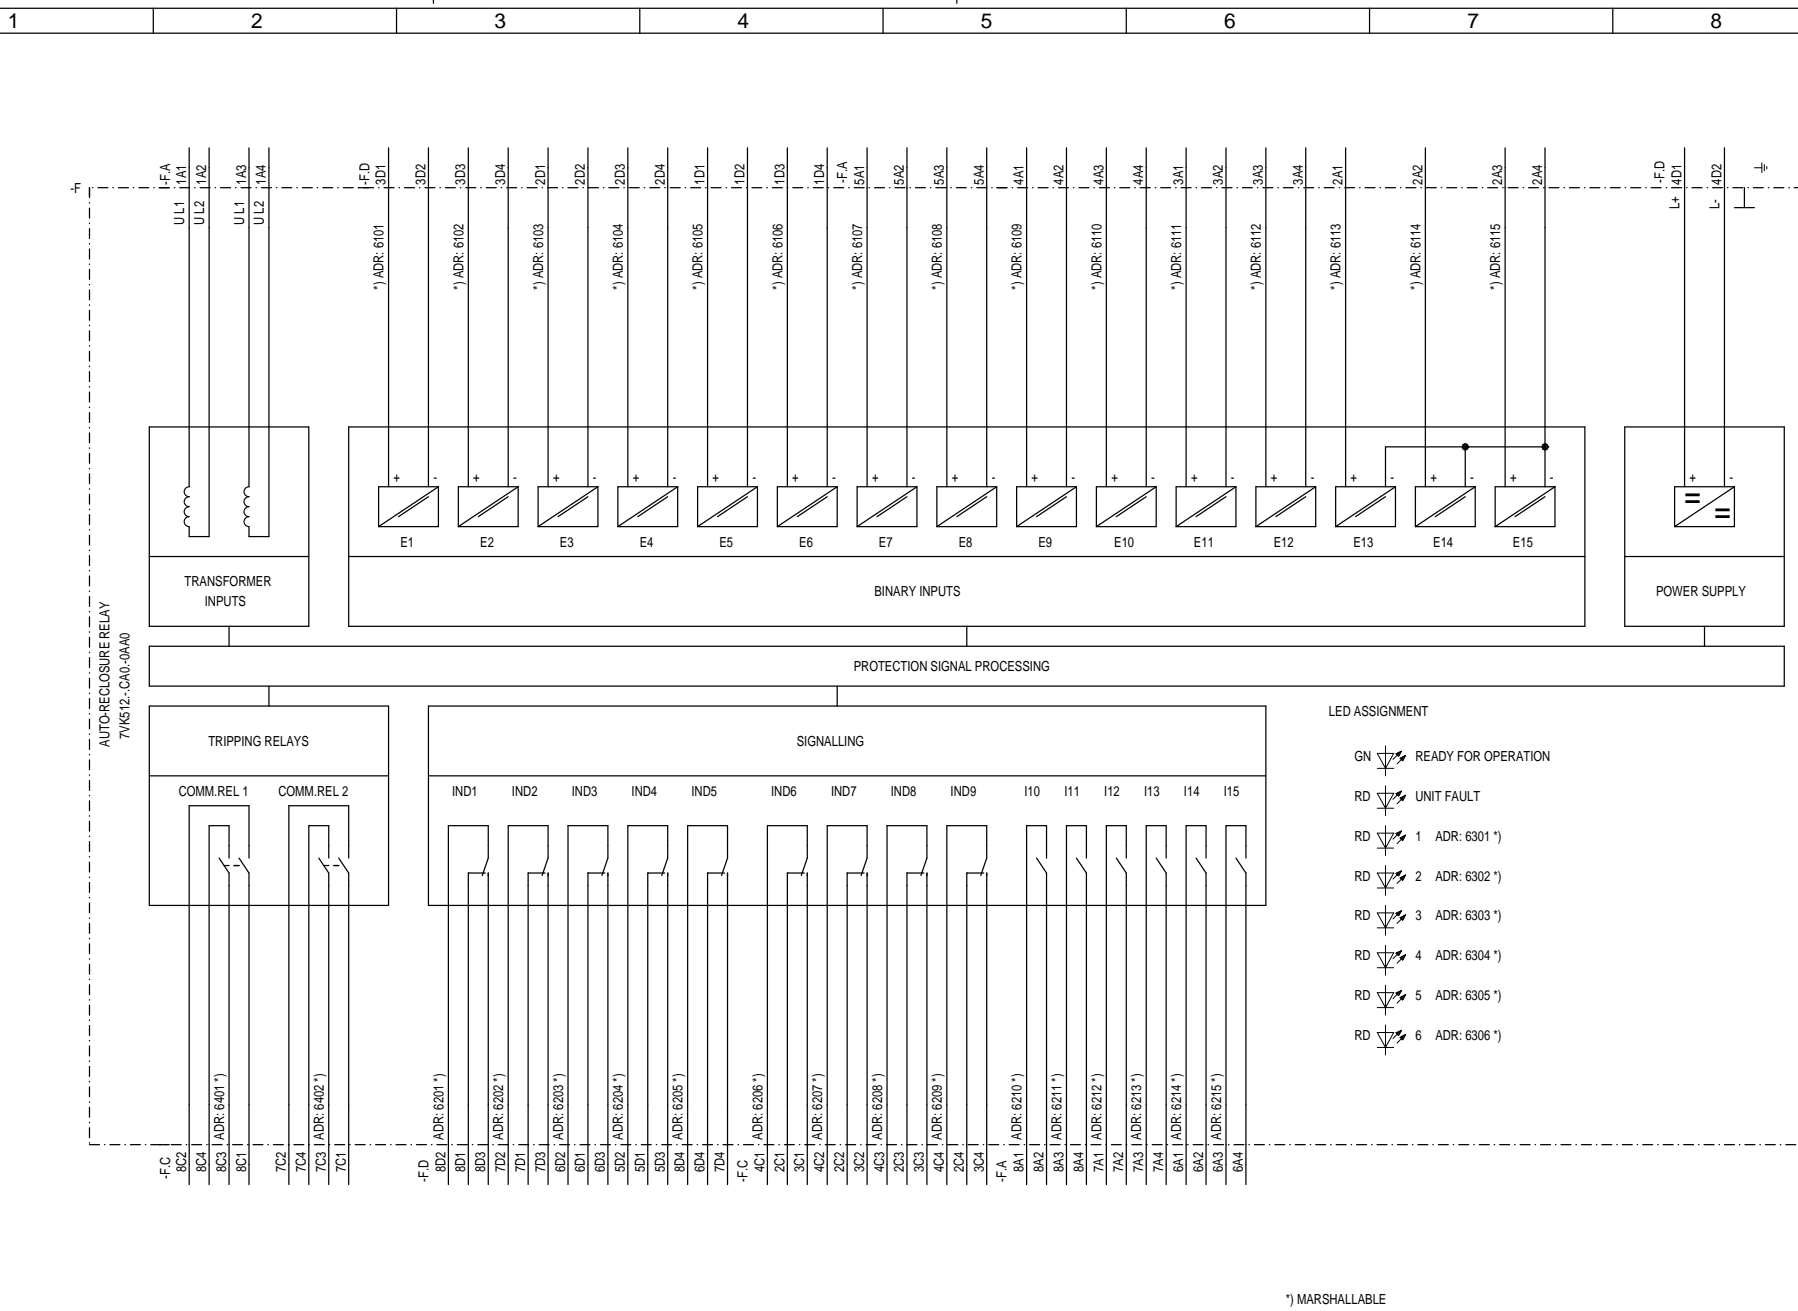

Origin: EVS_ETPOOLEN7V60A01/SZZ
Project:

*) MARSHALLABLE

1. LED ASSIGNMENT
2. GN READY FOR OPERATION
   - RD UNIT FAULT
   - RD 1 ADR: 6301 *)
   - RD 2 ADR: 6302 *)
   - RD 3 ADR: 6303 *)
   - RD 4 ADR: 6304 *)
   - RD 5 ADR: 6305 *)
   - RD 6 ADR: 6306 *)

Rev.		Remarks		Date	Name	Norm.	Orig./Rept. f./Rept. by	Siemens AG		AUTO-RECLOSURE RELAY 7V/K512 V1		Equipment diagram		S		/ Z1	
																Sh.No. 1	
																Shs.