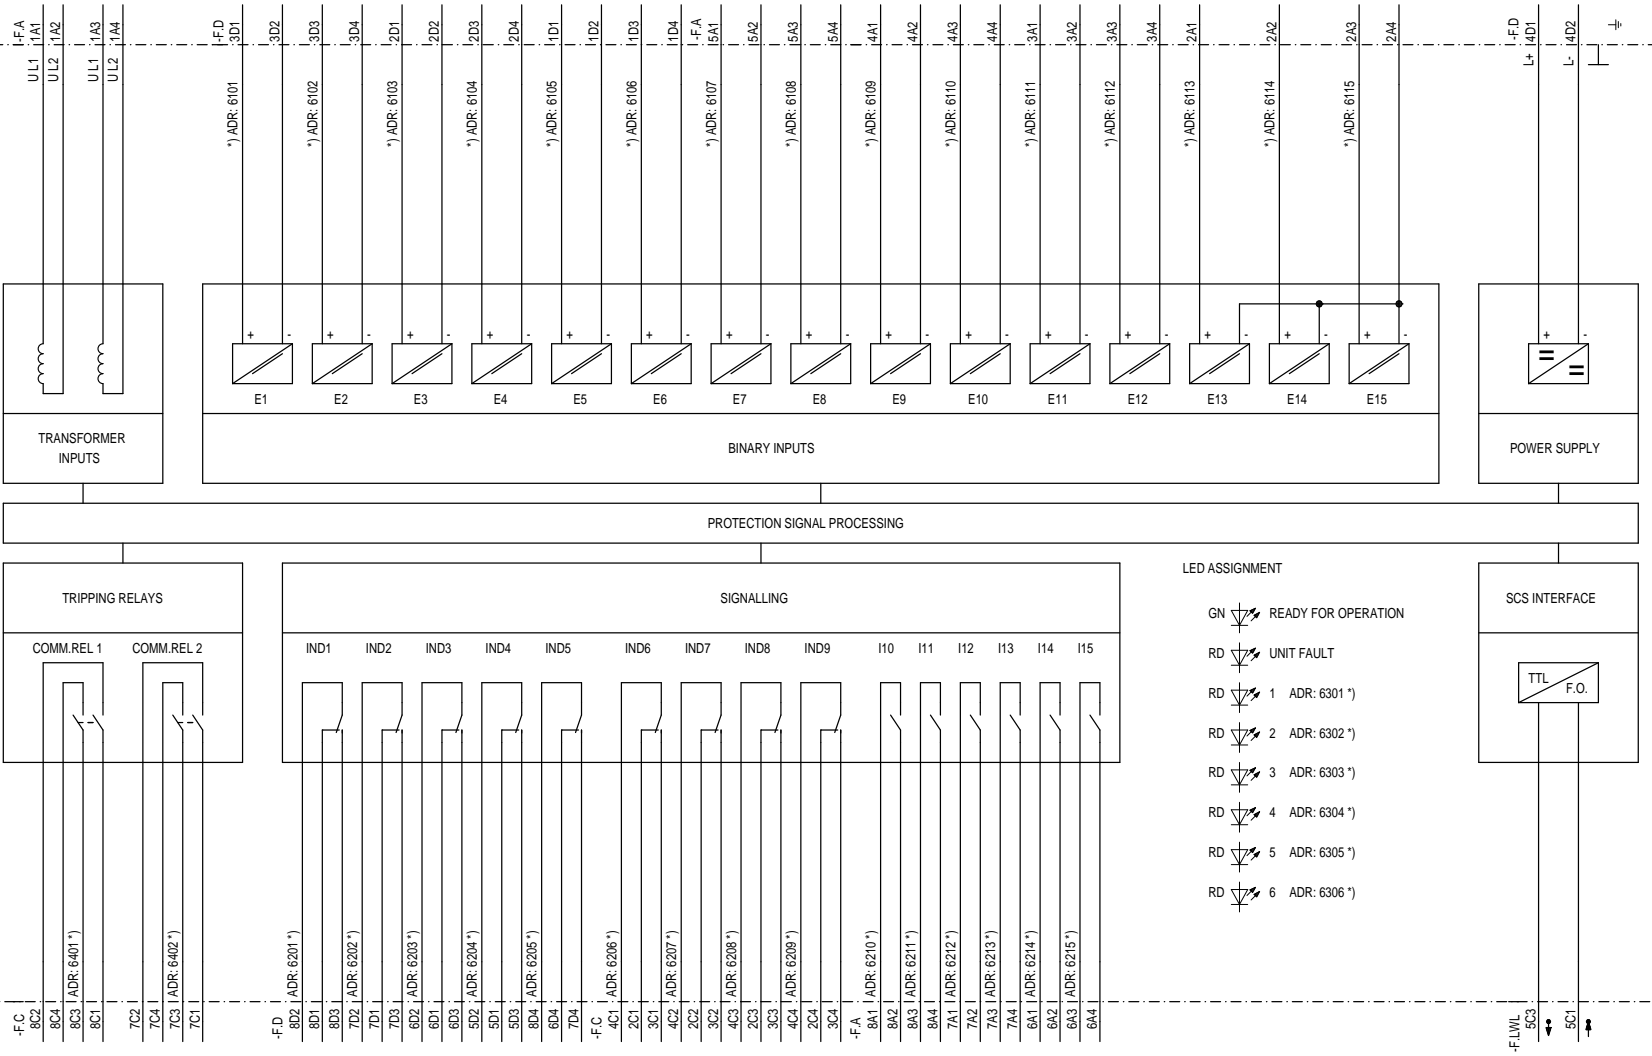

EVS_ETPOOLEN7V60A0/SZ2

Origin:
Project:

Rev.		Remarks	Date	Name	Norm	Orig./Rept. f./Rept. by	Siemens AG		AUTO-RECLOSURE RELAY 7VK512 V1		Equipment diagram		S		/ Z1		Sh.No. 1		Shs.	

AUTO-RECLOSURE RELAY
7VK512-CA0-0CA0

*) MARSHALLABLE