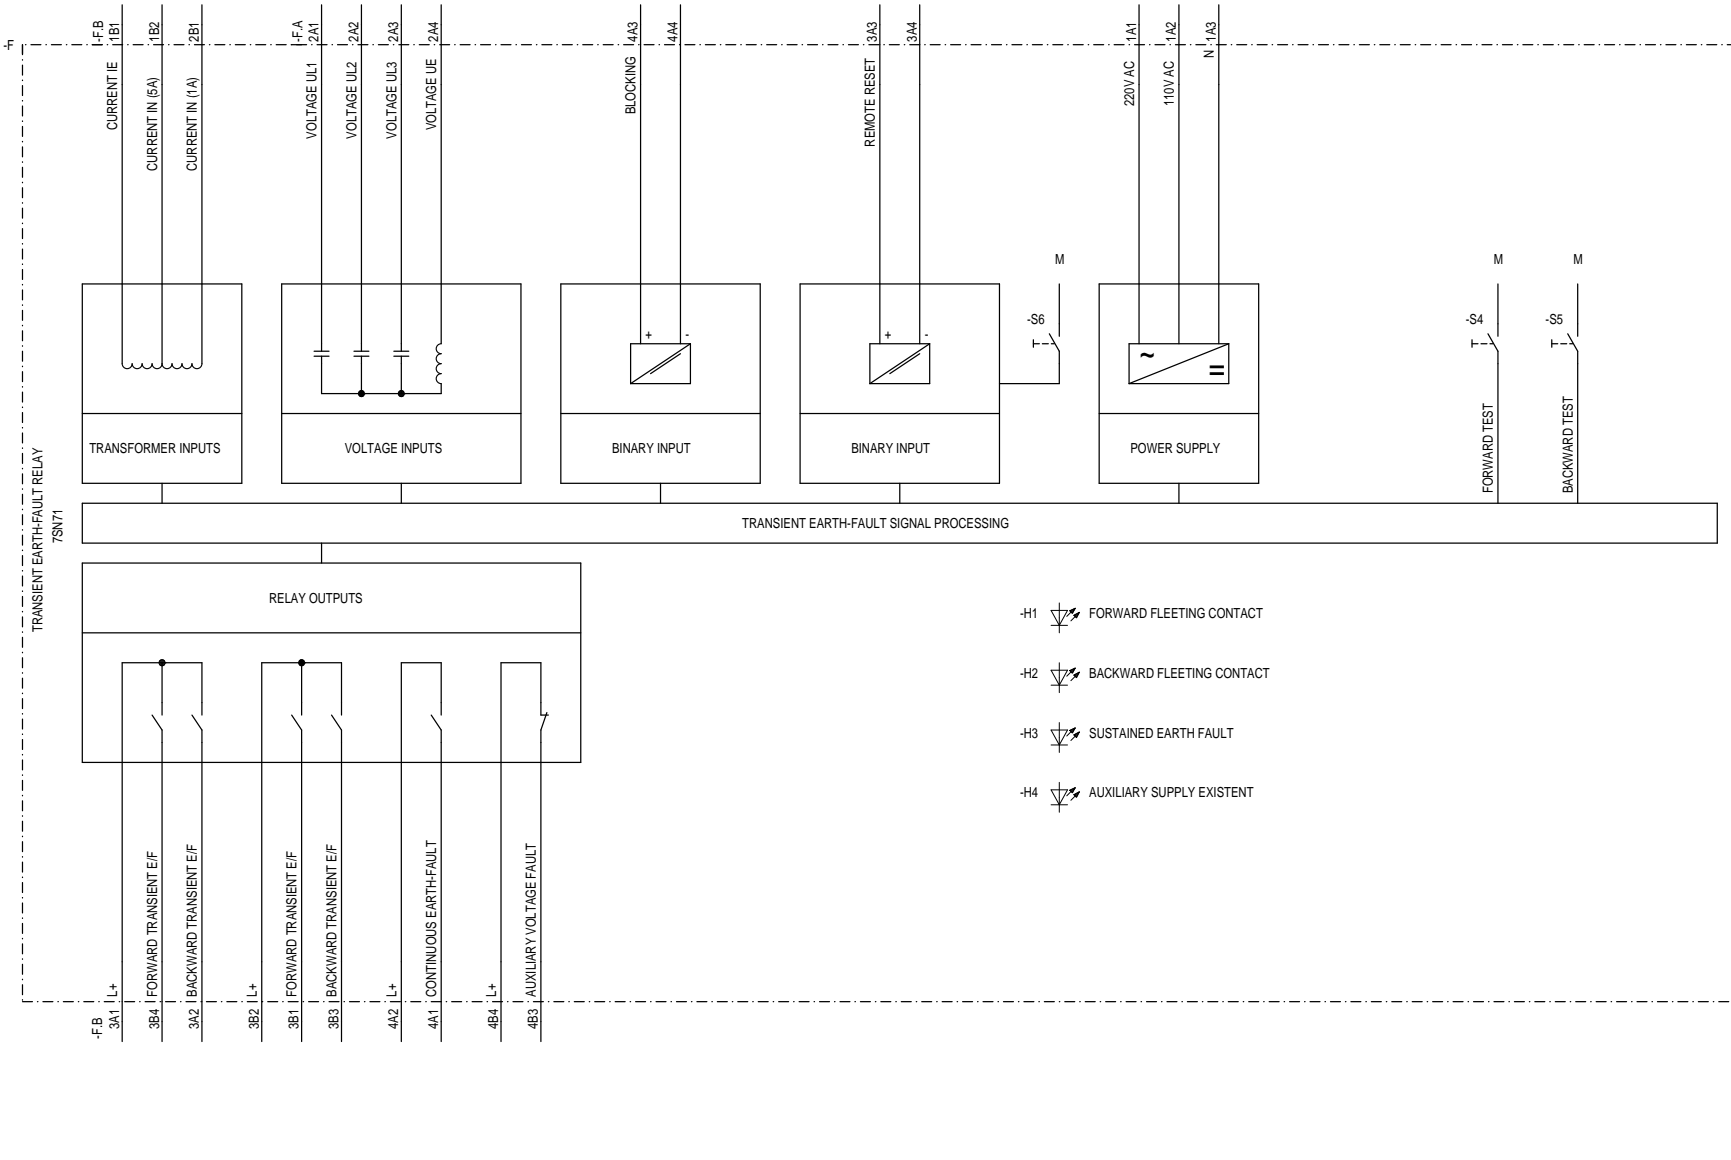

Origin: EVS_ETPOOLEN7SN68B00/SZZ
Project:

- -H1 FORWARD FLEETING CONTACT
- -H2 BACKWARD FLEETING CONTACT
- -H3 SUSTAINED EARTH FAULT
- -H4 AUXILIARY SUPPLY EXISTENT

A1		REV.	04.98	Os	Appr.	Siemens AG		TRANSIENT EARTH-FAULT RELAY 7SN71		S / Z1	
Rev.	Remarks	Date	Name	Norm	Orig./Rept. f./Rept. by	IN 7XP20 HOUSING		Equipment diagram		Sh.No.	1
										Shs.