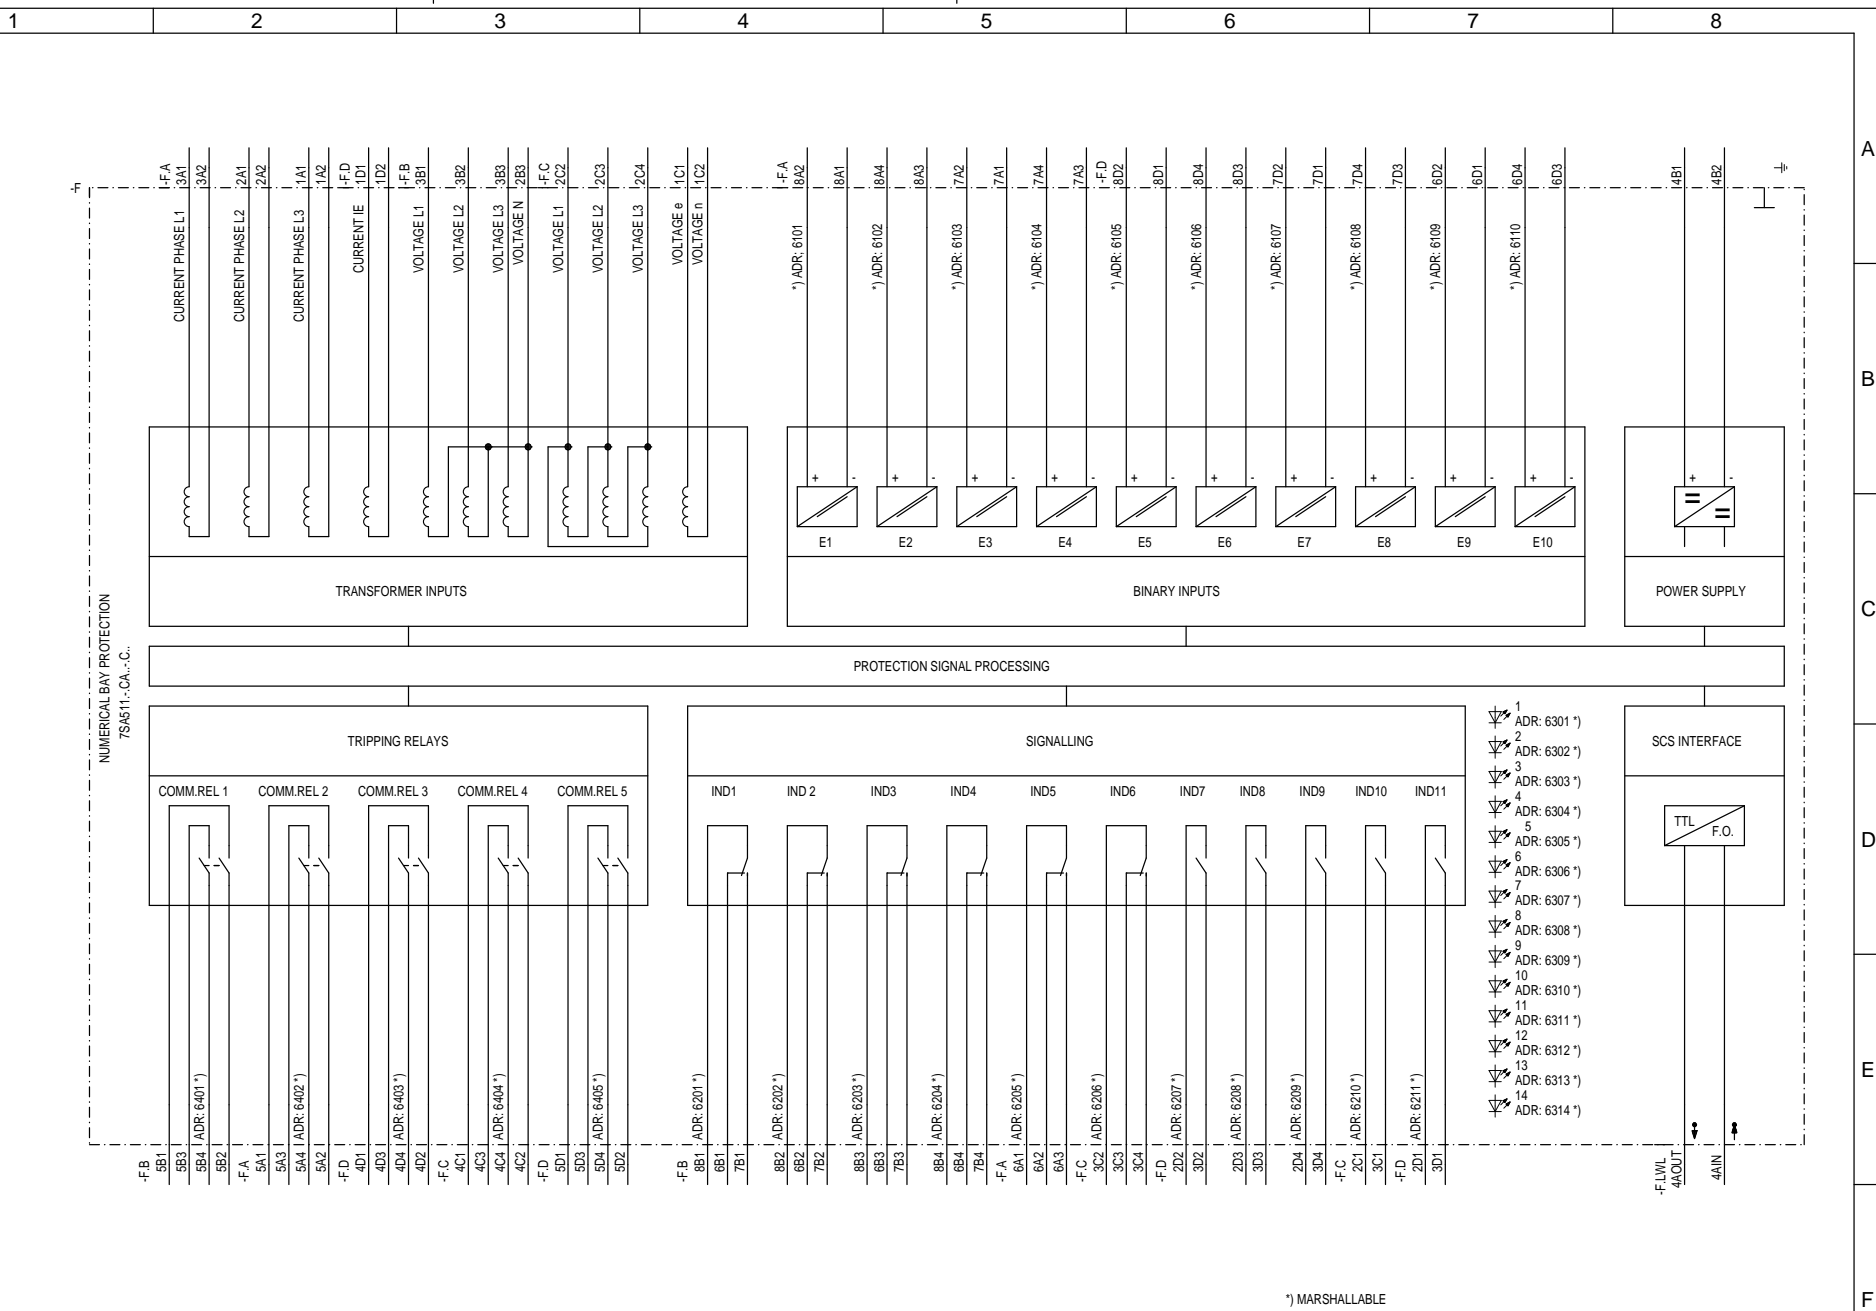

EVS_ETPOOL/7SA600/SZZ

Origin:
Project:

*) MARSHALLABLE

Rev.		Remarks		Date	Name		Norm		Orig./Rept. f./Rept. by		Equipment diagram		S		/ Z1		Sh.No. 1		Shs.	
											Siemens AG		BAY PROTECTION 7SA511