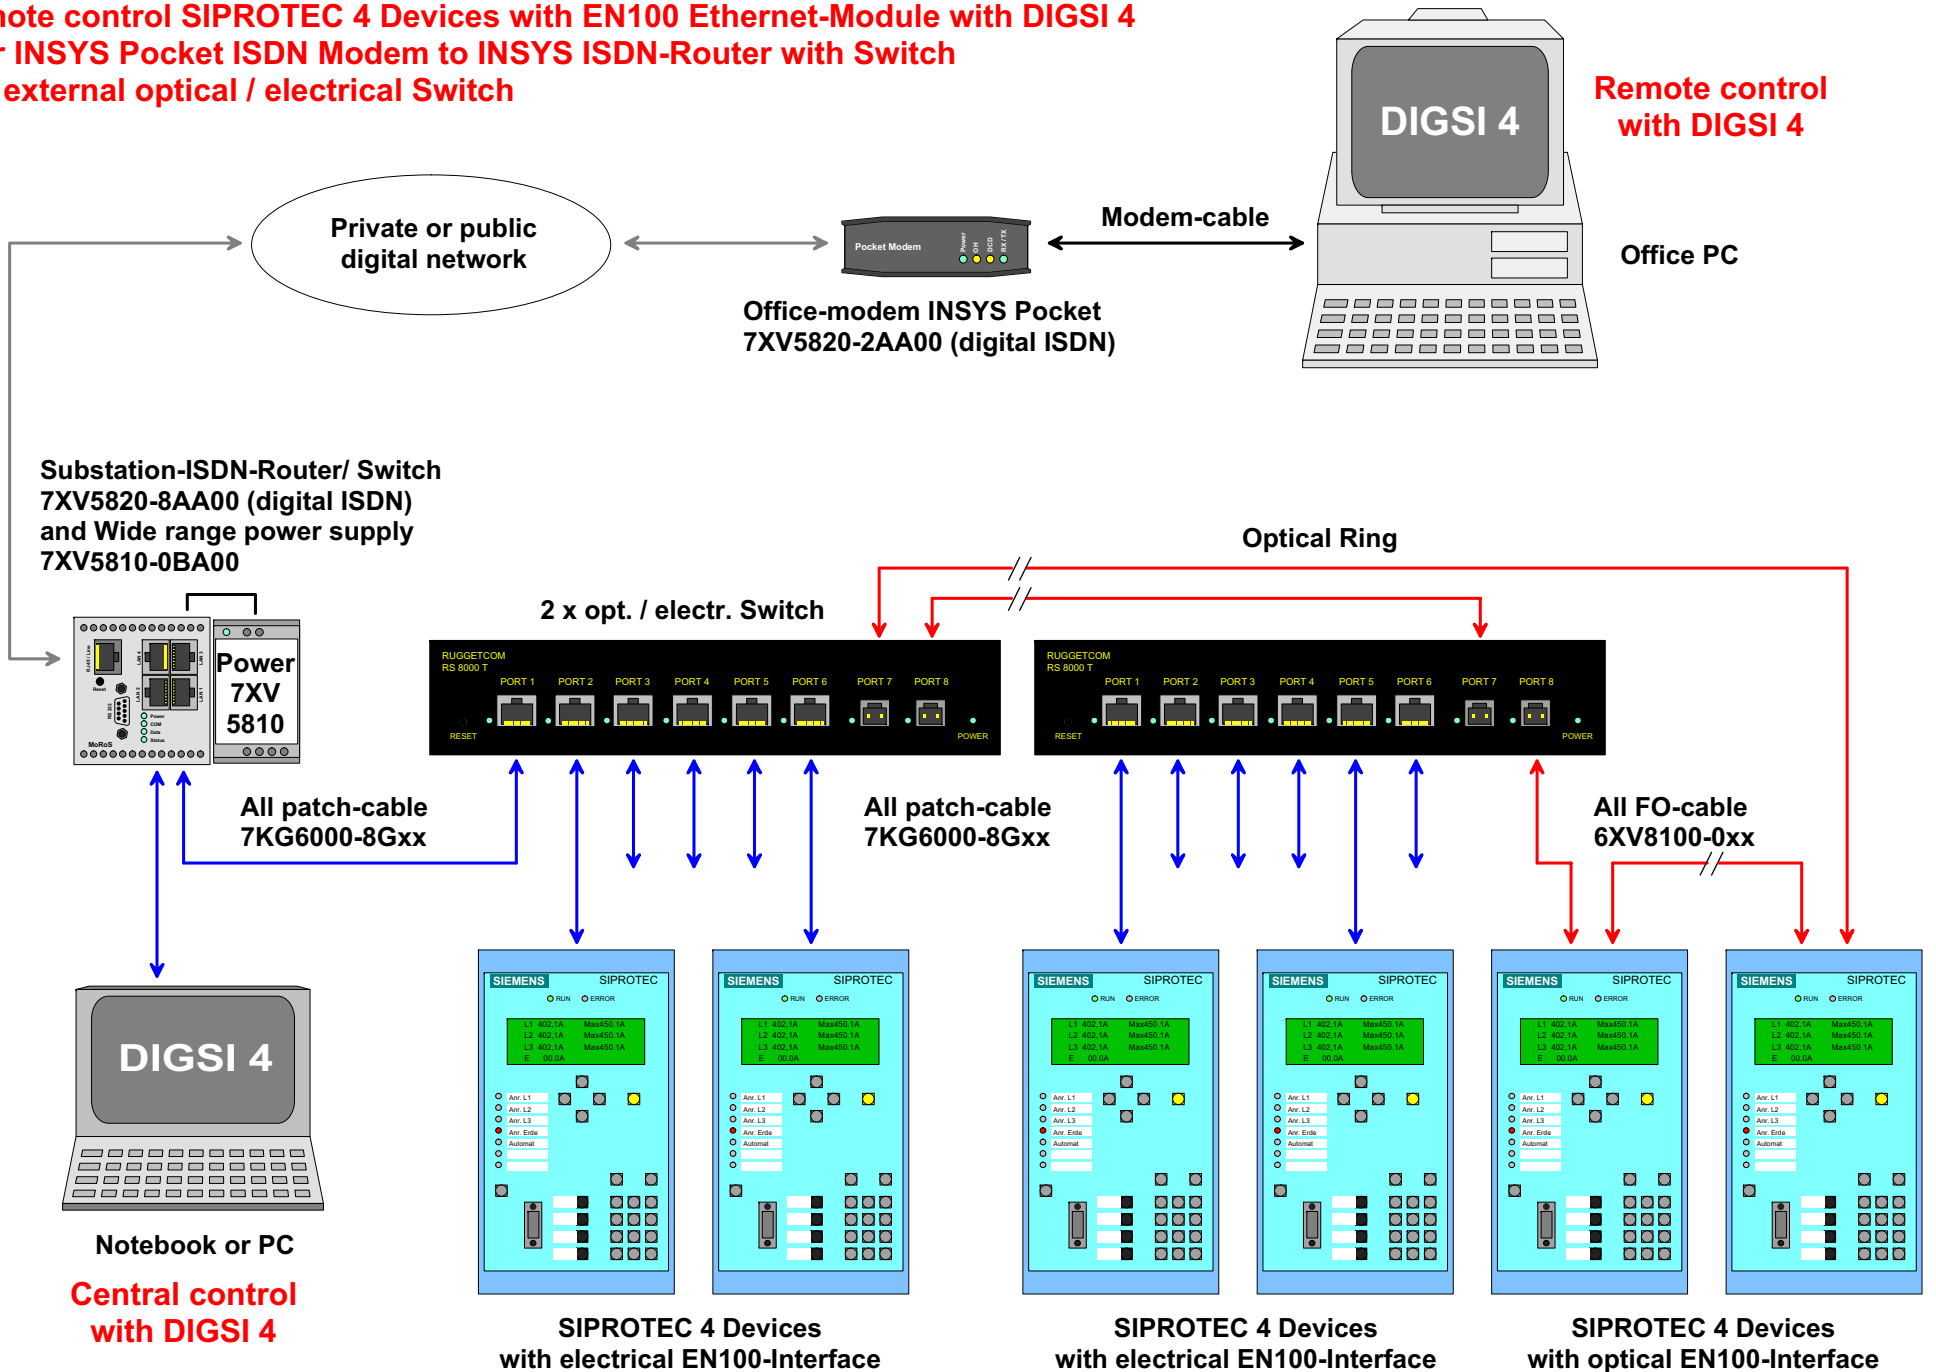

Remote control SIPROTEC 4 Devices with EN100 Ethernet-Module with DIGSI 4 over INSYS Pocket ISDN Modem to INSYS ISDN-Router with Switch and external optical / electrical Switch

Remote control with DIGSI 4

Central control with DIGSI 4

SIPROTEC 4 Devices with electrical EN100-Interface

SIPROTEC 4 Devices with electrical EN100-Interface

SIPROTEC 4 Devices with optical EN100-Interface