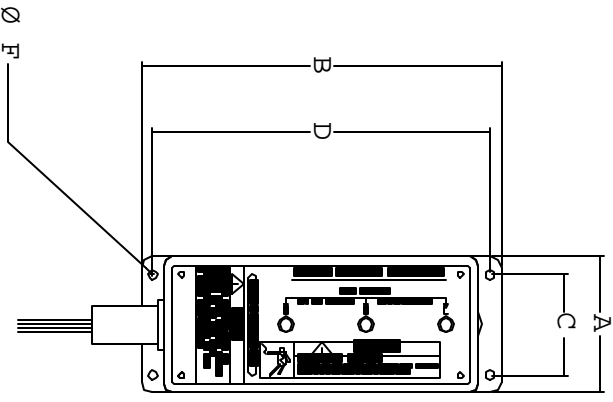

**TVSS DIMENSIONS AND WEIGHTS  
NEMA TYPE 1, 12, 3, 4, 4X**

**TOP VIEW**

**SIDE VIEW**

**NOTES :**  
**BOX : POLYCARBONATE**

CONFIGURATION	DIMENSIONS INCHES (MILLIMETERS)					
	A	B	C	D	E	F
3.00 (77)	7.91 (203)	2.21 (57)	7.41 (190)	3.00 (77)	.201 (5)	

**DEVICE WEIGHT 4.5 LB (2.04KG) MAX**

SIEMENS ENERGY & AUTOMATION, INC.

DWG NO. 43A10412

SERIES TPS 9