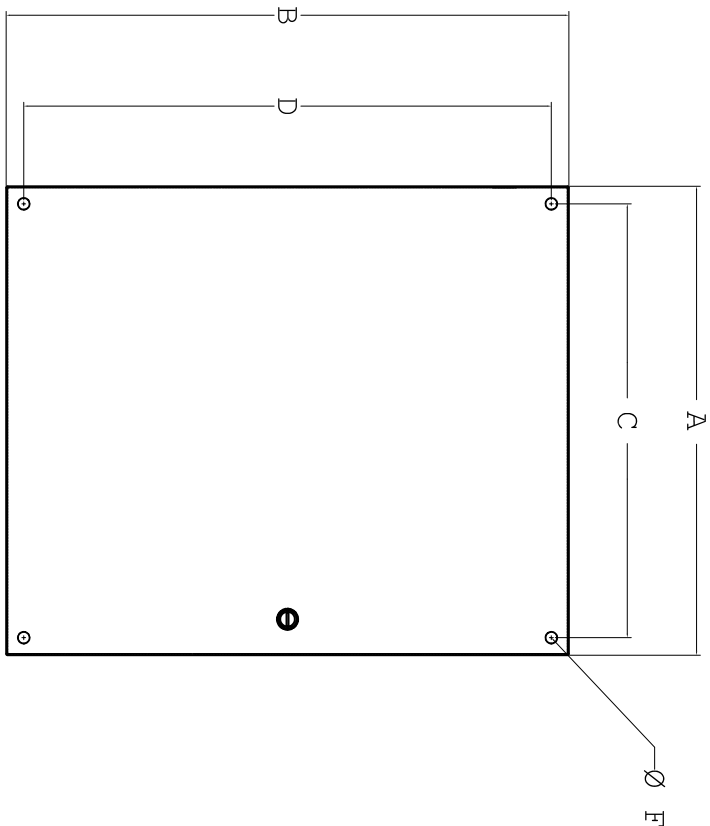

**TVSS DIMENSIONS AND WEIGHTS
NEMA TYPE 4**

FRONT VIEW

SIDE VIEW

NOTES:
BOX: 16GA, COVER: 16GA HINGED
TYPE 4: GALVANIZED STEEL, FINISH: ANSIS61 GRAY

CONFIGURATION	DIMENSIONS INCHES (MILLIMETERS)							
	A	B	C	D	E	F	G	H
TPS15	20.00 (508)	24.00 (610)	18.50 (470)	22.50 (572)	8.75 (222)	.500 (13)	NA	NA
DEVICE WEIGHT 63LB (28.6KG) MAX								