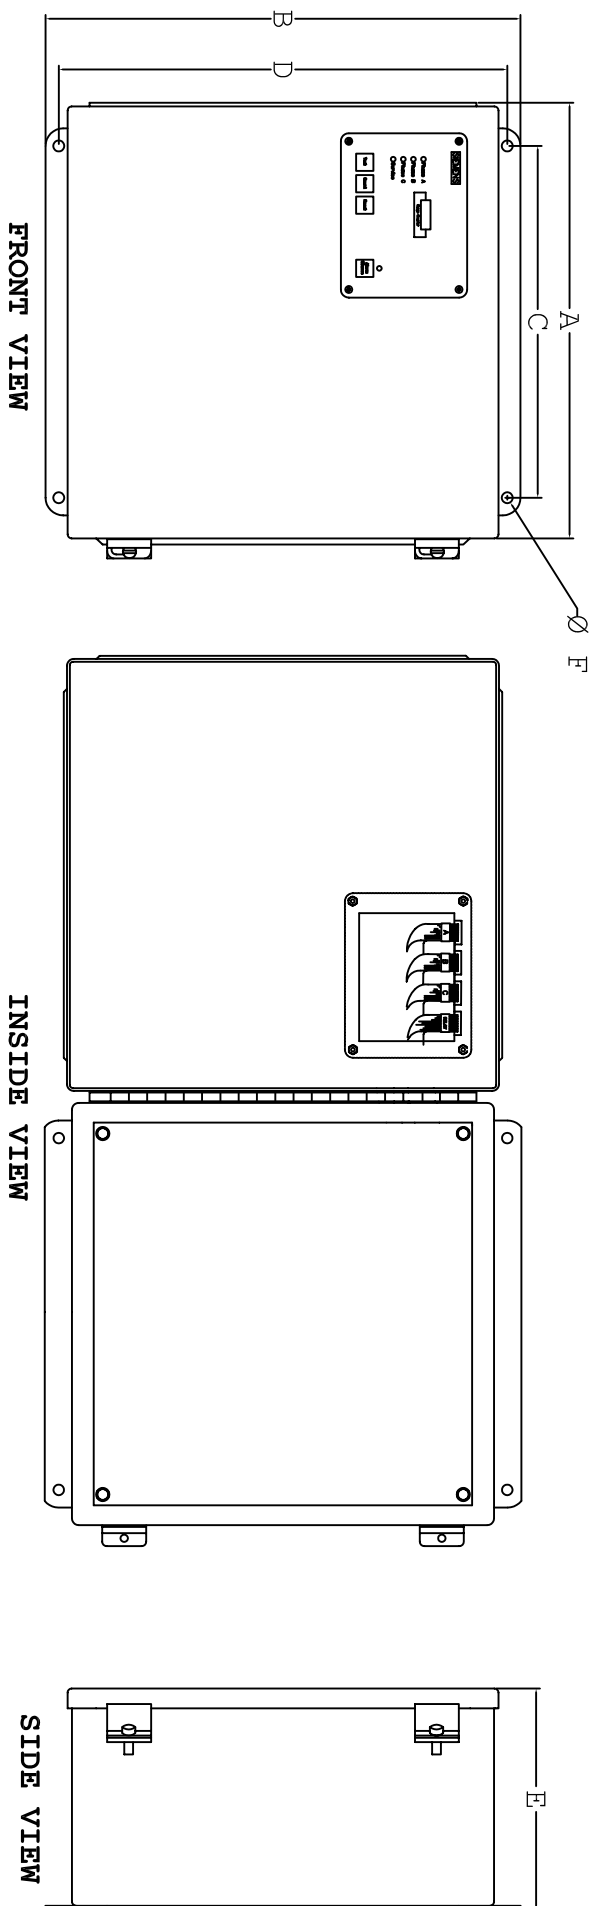

**TVSS DIMENSIONS AND WEIGHTS
NEMA TYPE 1 AND 12**

NOTES:

**BOX: 16GA, COVER: 16GA HINGED
TYPE 1,12: GALVANIZED STEEL, FINISH: ANSIS61 GRAY**

CONFIGURATION	DIMENSIONS INCHES (MILLIMETERS)							
	A	B	C	D	E	F	G	H
TPS14	14.36 (368)	17.77 (456)	12.00 (308)	16.75 (429)	6.50 (165)	.312 (8)	NA	NA

DEVICE WEIGHT 31LB (14KG) MAX

SIEMENS ENERGY & AUTOMATION, INC.

DWG NO. 43ATPS14M

SERIES TPS14