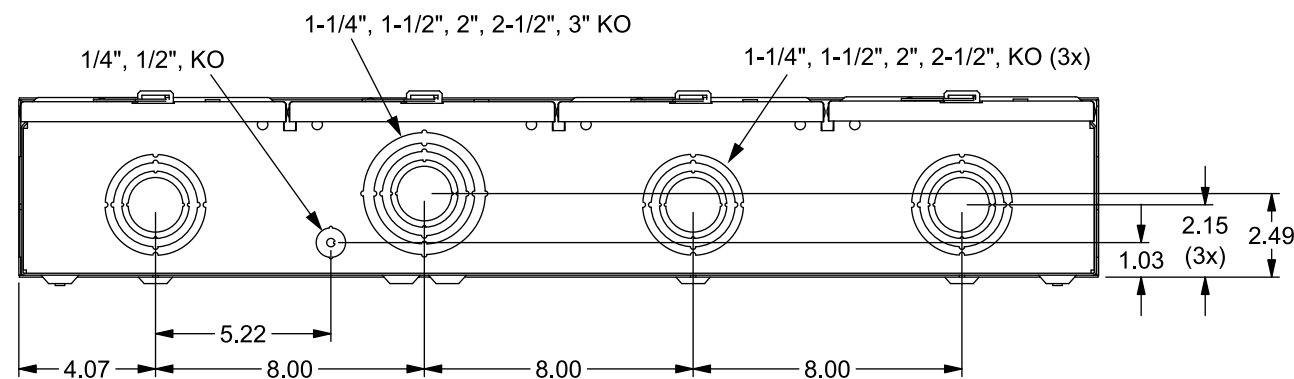

## Accessories

Meter Opening Cover Plate  
Cat No: H659-0162

5th Jaw Kit  
Cat. No: 659-0121

CONDUIT HUBS (HD Type)	
TRADE SIZE	CATALOG No.
3 INCH	EC56856 or H56856-2
3-1/2 INCH	EC56857 or H56857-2
4 INCH	EC56858 or H56858-2
Hub Cover Plate	EC56933 or H56933S

## Connectors, Wire Sizes and Torques

CONNECTOR	WIRE SIZE	TORQUE
LINE, NEUTRAL*	1/0 - 600 kcmil	375 IN.-LBS.
LOAD, NEUTRAL**	#6 - 350 kcmil	250 IN.-LBS.
GROUND	2/0 - #14 (CU)	50 IN.-LBS.

\* External Hex Drive 1/2"  
\*\* External Hex Drive 1/2" and Internal Hex Drive 5/16"

HD (Large) Hub Opening  
w/Cover Plate Installed

View Shown with Covers Removed

© 2018 Copyright Siemens Industry, Inc.

**TALON**

**Multi-Position Metering**

Description: **200A Cont, 4 Jaw, A14-3Pos, 600VAC, Painted G90 Steel**