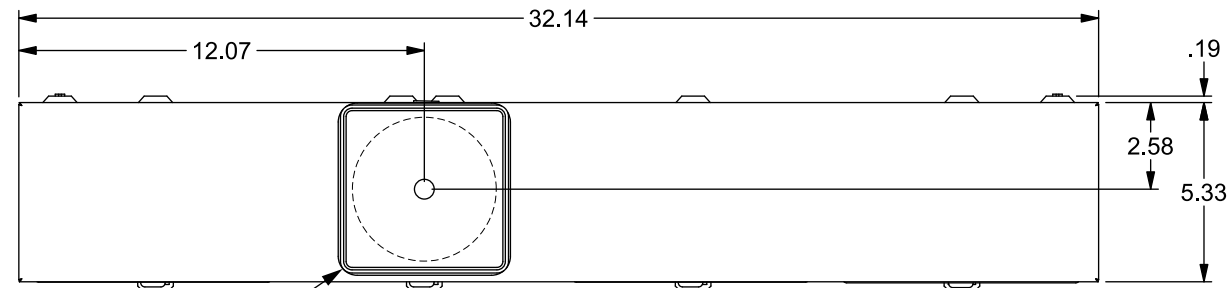

## Accessories

Meter Opening Cover Plate  
Cat No: H659-0162

5th Jaw Kit  
Cat. No: 659-0121

CONDUIT HUBS (HD Type)	
TRADE SIZE	CATALOG No.
3 INCH	EC56856 or H56856-2
3-1/2 INCH	EC56857 or H56857-2
4 INCH	EC56858 or H56858-2
Hub Cover Plate	EC56933 or H56933S

## Connectors, Wire Sizes and Torques

CONNECTOR	WIRE SIZE	TORQUE
LINE, NEUTRAL*	1/0 - 600 kcmil	375 IN.-LBS.
LOAD, NEUTRAL**	#6 - 350 kcmil	250 IN.-LBS.
GROUND	2/0 - #14 (CU)	50 IN.-LBS.

\* External Hex Drive 1/2"  
\*\* External Hex Drive 1/2" and Internal Hex Drive 5/16"

HD (Large) Hub Opening  
w/Cover Plate Installed

View Shown with Covers Removed

© 2018 Copyright Siemens Industry, Inc.

**TALON**

**Multi-Position Metering**

Description: **200A Cont, 4 Jaw, A14-3Pos, 600VAC, Painted G90 Steel**