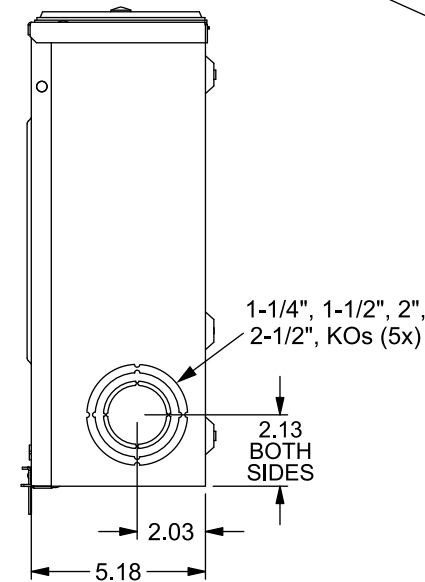

## Accessories

Meter Opening Cover Plate  
Cat No: H659-0162

5th Jaw Kit  
Cat. No: 659-0121

CONDUIT HUBS (HD Type)	
TRADE SIZE	CATALOG No.
3 INCH	EC56856 or H56856-2
3-1/2 INCH	EC56857 or H56857-2
4 INCH	EC56858 or H56858-2
Hub Cover Plate	EC56933 or H56933S

## Connectors, Wire Sizes and Torques

CONNECTOR	WIRE SIZE	TORQUE
LINE, NEUTRAL*	1/0 - 600 kcmil	375 IN.-LBS.
LOAD, NEUTRAL**	#6 - 350 kcmil	250 IN.-LBS.
GROUND	2/0 - #14 (CU)	50 IN.-LBS.

\* External Hex Drive 1/2"  
\*\* External Hex Drive 1/2" and Internal Hex Drive 5/16"

HD (Large) Hub Opening  
w/Cover Plate Installed

View Shown with Covers Removed

© 2018 Copyright Siemens Industry, Inc.

**TALON**

**Multi-Position Metering**

Description: **200A Cont, 4 Jaw, A14-3Pos, 600VAC, Painted G90 Steel**