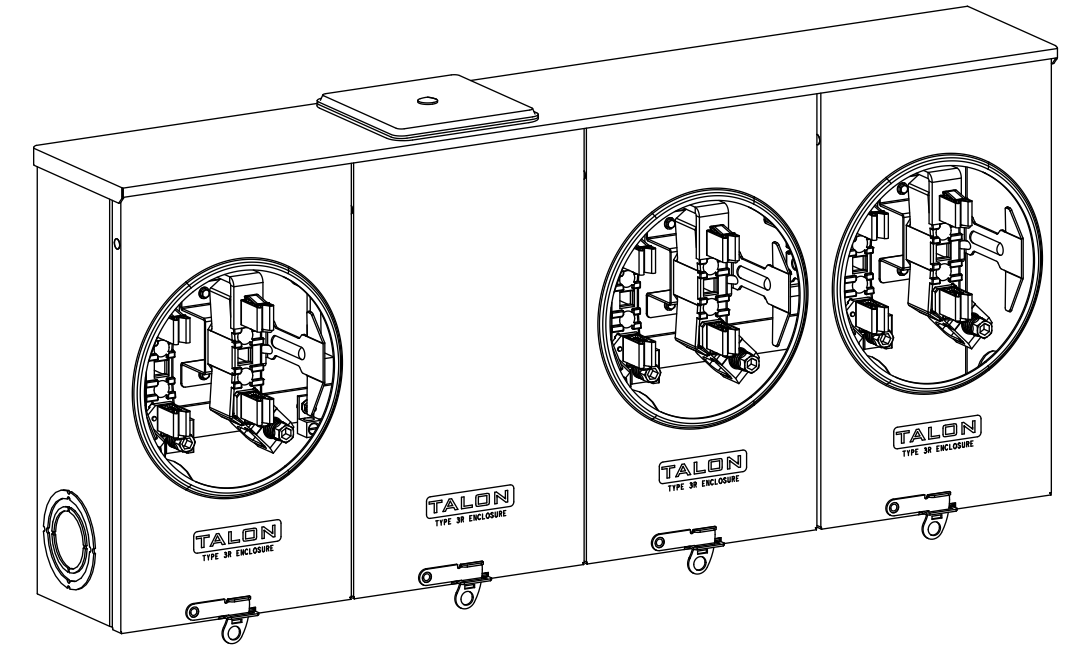

## Features and Ratings

- Ringless Type Meter Socket
- 200A Continuous, 3 Position, 270A Overall
- Outdoor Enclosure (NEMA Type 3R)
- Painted G90 Steel
- 1 Phase, 3 Wire, 600V AC
- 4 Jaw
- For Overhead or Underground Service
- HD Hub Opening, with Cover Plate Factory Installed

## Accessories

Meter Opening Cover Plate  
Cat No: H659-0162

5th Jaw Kit  
Cat. No: 659-0121

CONDUIT HUBS (HD Type)	
TRADE SIZE	CATALOG No.
3 INCH	EC56856 or H56856-2
3-1/2 INCH	EC56857 or H56857-2
4 INCH	EC56858 or H56858-2
Hub Cover Plate	EC56933 or H56933S

HD (Large) Hub Opening  
w/Cover Plate Installed

View Shown with Covers Removed

© 2018 Copyright Siemens Industry, Inc.

**TALON**

**Multi-Position Metering**

Description: **200A Cont, 4 Jaw, A14-3Pos, 600VAC, Painted G90 Steel**