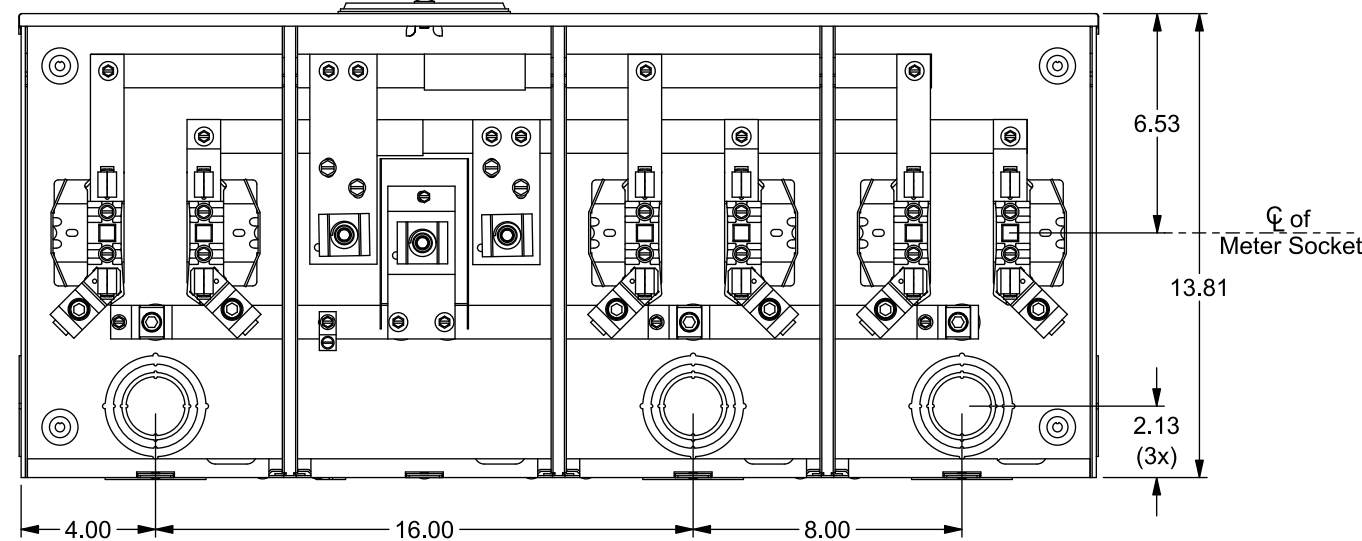

## Connectors, Wire Sizes and Torques

CONNECTOR	WIRE SIZE	TORQUE
LINE, NEUTRAL*	1/0 - 600 kcmil	375 IN.-LBS.
LOAD, NEUTRAL**	#6 - 350 kcmil	250 IN.-LBS.
GROUND	2/0 - #14 (CU)	50 IN.-LBS.

\* External Hex Drive 1/2"  
\*\* External Hex Drive 1/2" and Internal Hex Drive 5/16"

HD (Large) Hub Opening  
w/Cover Plate Installed

View Shown with Covers Removed

© 2018 Copyright Siemens Industry, Inc.

**TALON**

**Multi-Position Metering**

Description: **200A Cont, 4 Jaw, A14-3Pos, 600VAC, Painted G90 Steel**