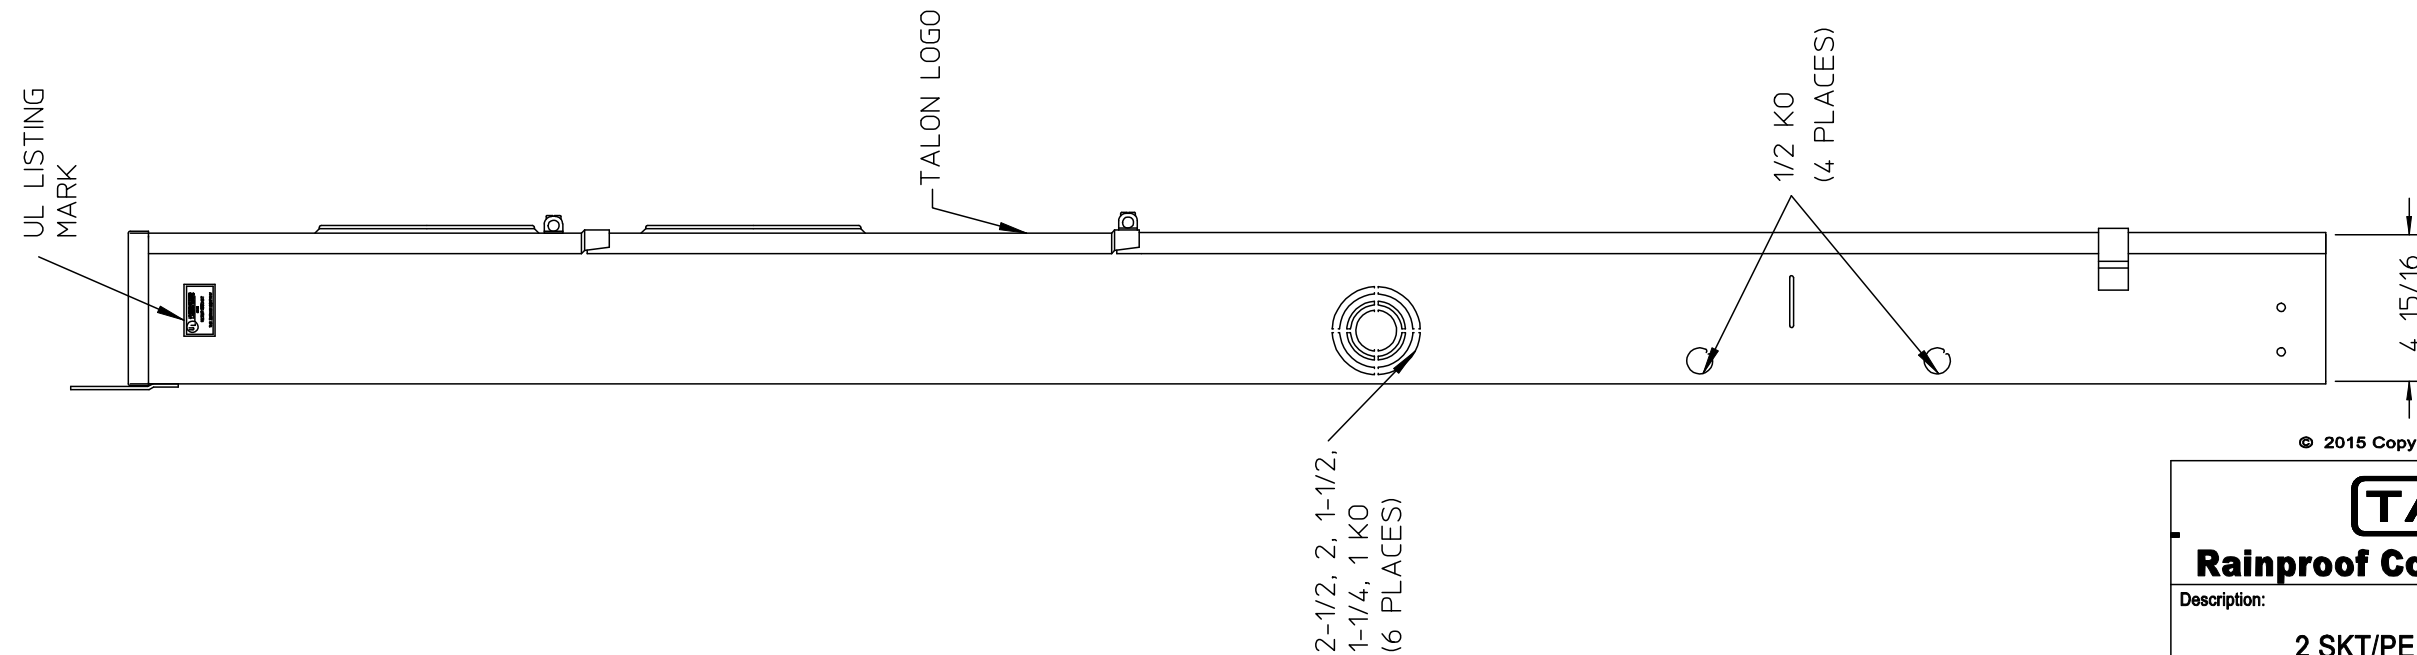

Features and Ratings

- Ringless Type Meter Socket
- 250A Continuous, 200A Per position, 600V AC
- Outdoor Enclosure (NEMA Type 3R)
- Painted G90 Steel
- 1 Phase, 3 Wire
- 4 Jaw Meter Socket
- For Underground Service

Connectors, Wire Sizes and Torques

CONNECTOR	WIRE SIZE	TORQUE
LINE, LOAD & NEUTRAL	#6-350kcmil	375 IN.-LBS.
GROUND	#14-1/0 AWG	50 IN.-LBS.

© 2015 Copyright Siemens Industry, Inc.

Rainproof Combination Metering

Description:

2 SKT/PED 200A 1P FM/DB

2/17/05 JT

DO NOT SCALE DRAWING

Dwg No:

UAP2317-PPWI