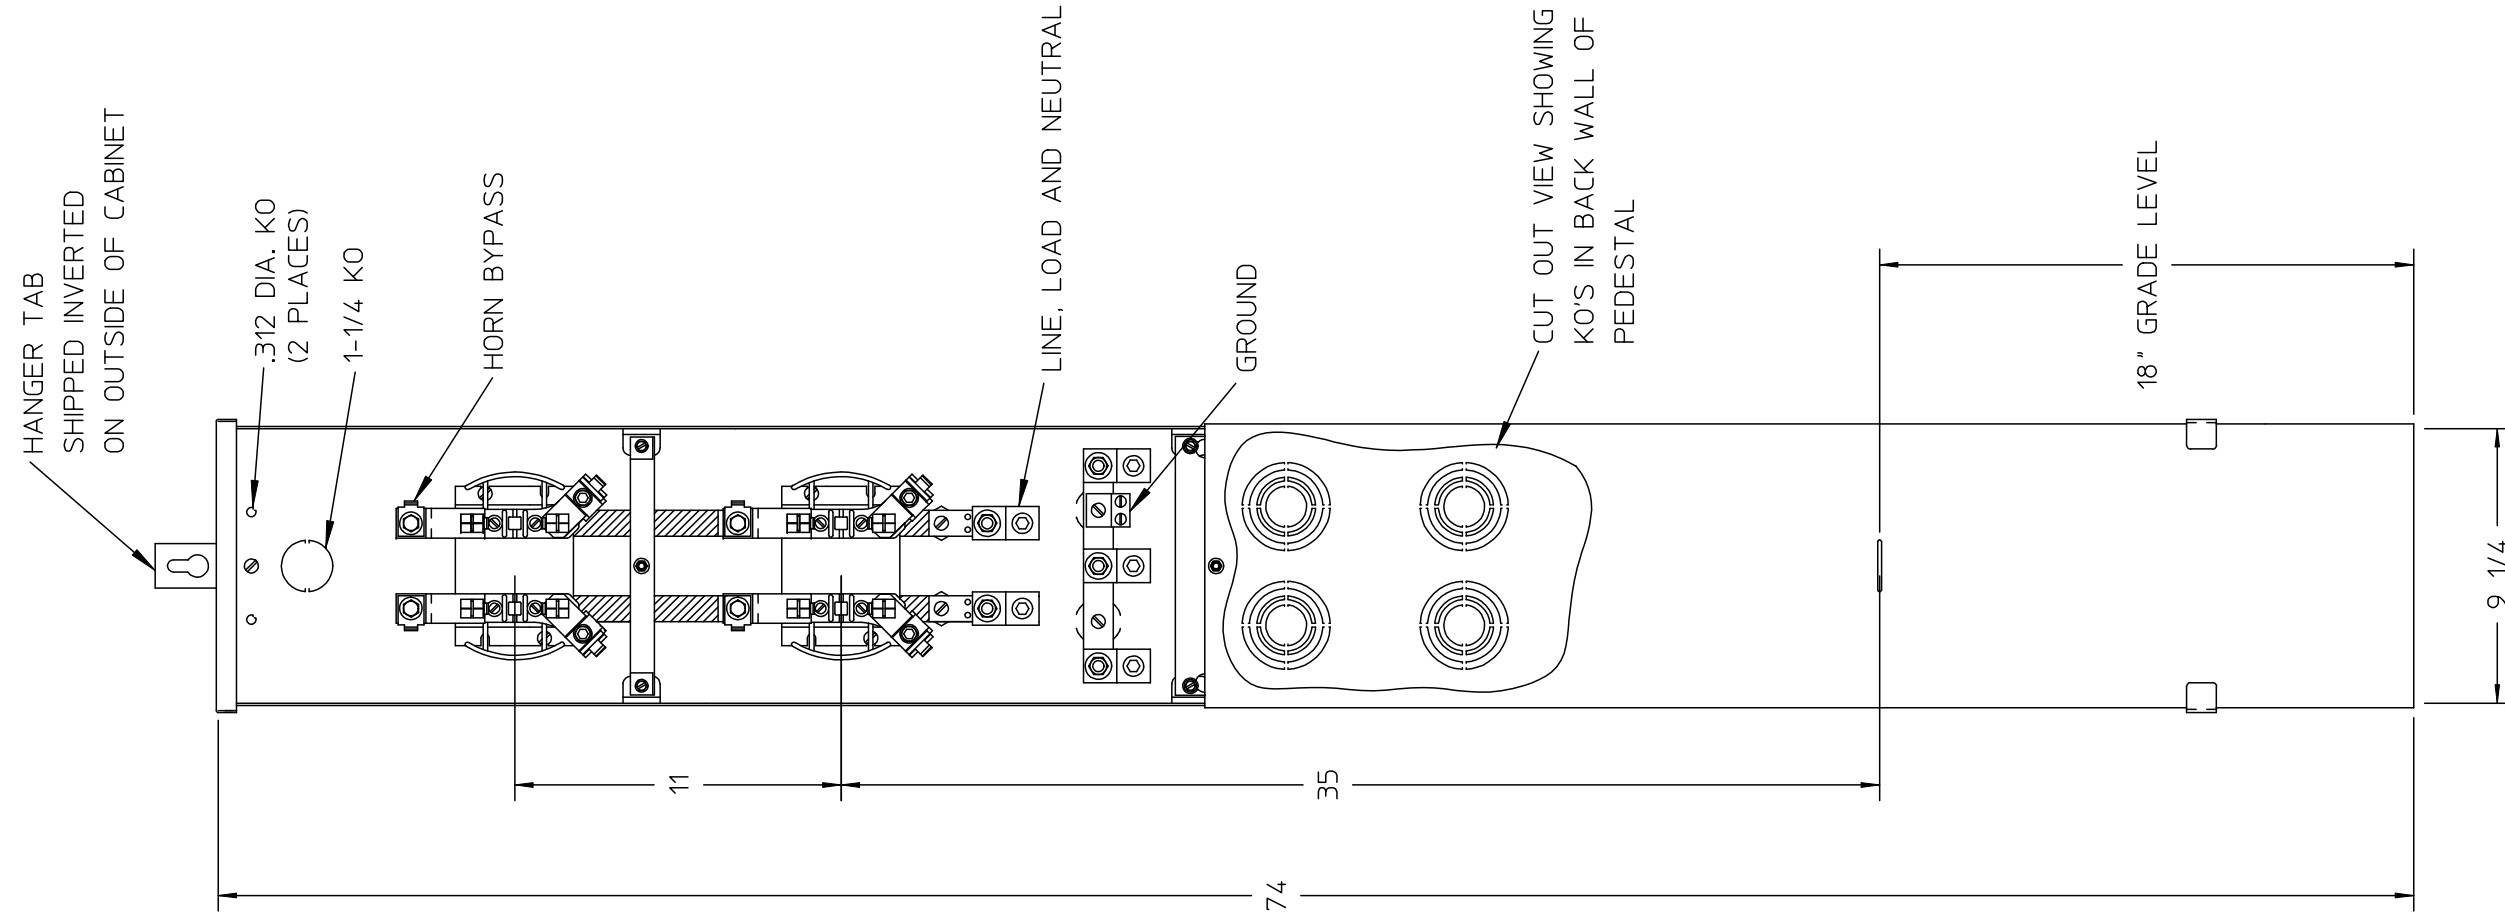

Features and Ratings

- Ringless Type Meter Socket
- 250A Continuous, 200A Per position, 600V AC
- Outdoor Enclosure (NEMA Type 3R)
- Painted G90 Steel
- 1 Phase, 3 Wire
- 4 Jaw Meter Socket
- For Underground Service

Connectors, Wire Sizes and Torques

CONNECTOR	WIRE SIZE	TORQUE
LINE, LOAD & NEUTRAL	#6-350kcmil	375 IN.-LBS.
GROUND	#14-1/0 AWG	50 IN.-LBS.

© 2015 Copyright Siemens Industry, Inc.

Rainproof Combination Metering

Description:

2 SKT/PED 200A 1P FM/DB

2/17/05 JT

DO NOT SCALE DRAWING

Dwg No:

UAP2317-PPWI