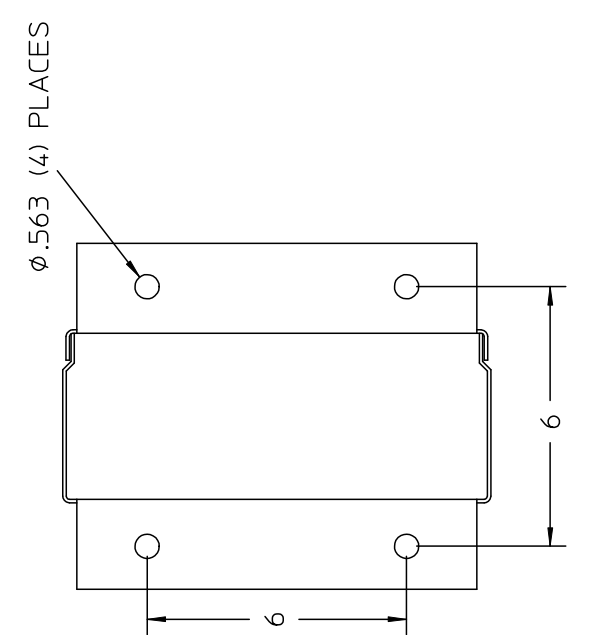

Catalog Number: MPFLANGE

Features and Ratings

- Outdoor Enclosure (NEMA Type 3R)
- Painted G90 Steel

- NOTES:
1. PEDESTAL PAD MOUNT FABRICATED FROM 14 GAUGE GALVANIZED STEEL.
 2. PAINT: GRAY
 3. SUITABLE FOR USE WITH MP0606 & MP0406 STYLE UNITS
 4. PEDESTAL MOUNTING HARDWARE INCLUDED

© 2015 Copyright Siemens Industry, Inc.

ACCESSORY KIT

Description:
PAD MOUNT KIT