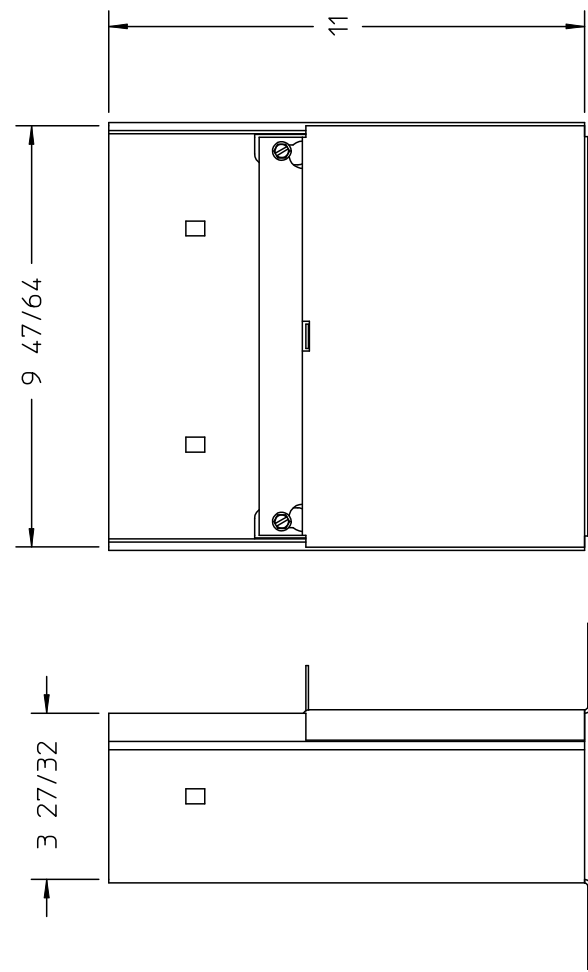

Catalog Number: MPFLANGE

Features and Ratings

- Outdoor Enclosure (NEMA Type 3R)
- Painted G90 Steel

- NOTES:
1. PEDESTAL PAD MOUNT FABRICATED FROM 14 GAUGE GALVANIZED STEEL.
 2. PAINT: GRAY
 3. SUITABLE FOR USE WITH MP0606 & MP0406 STYLE UNITS
 4. PEDESTAL MOUNTING HARDWARE INCLUDED

© 2015 Copyright Siemens Industry, Inc.

ACCESSORY KIT

Description:
PAD MOUNT KIT