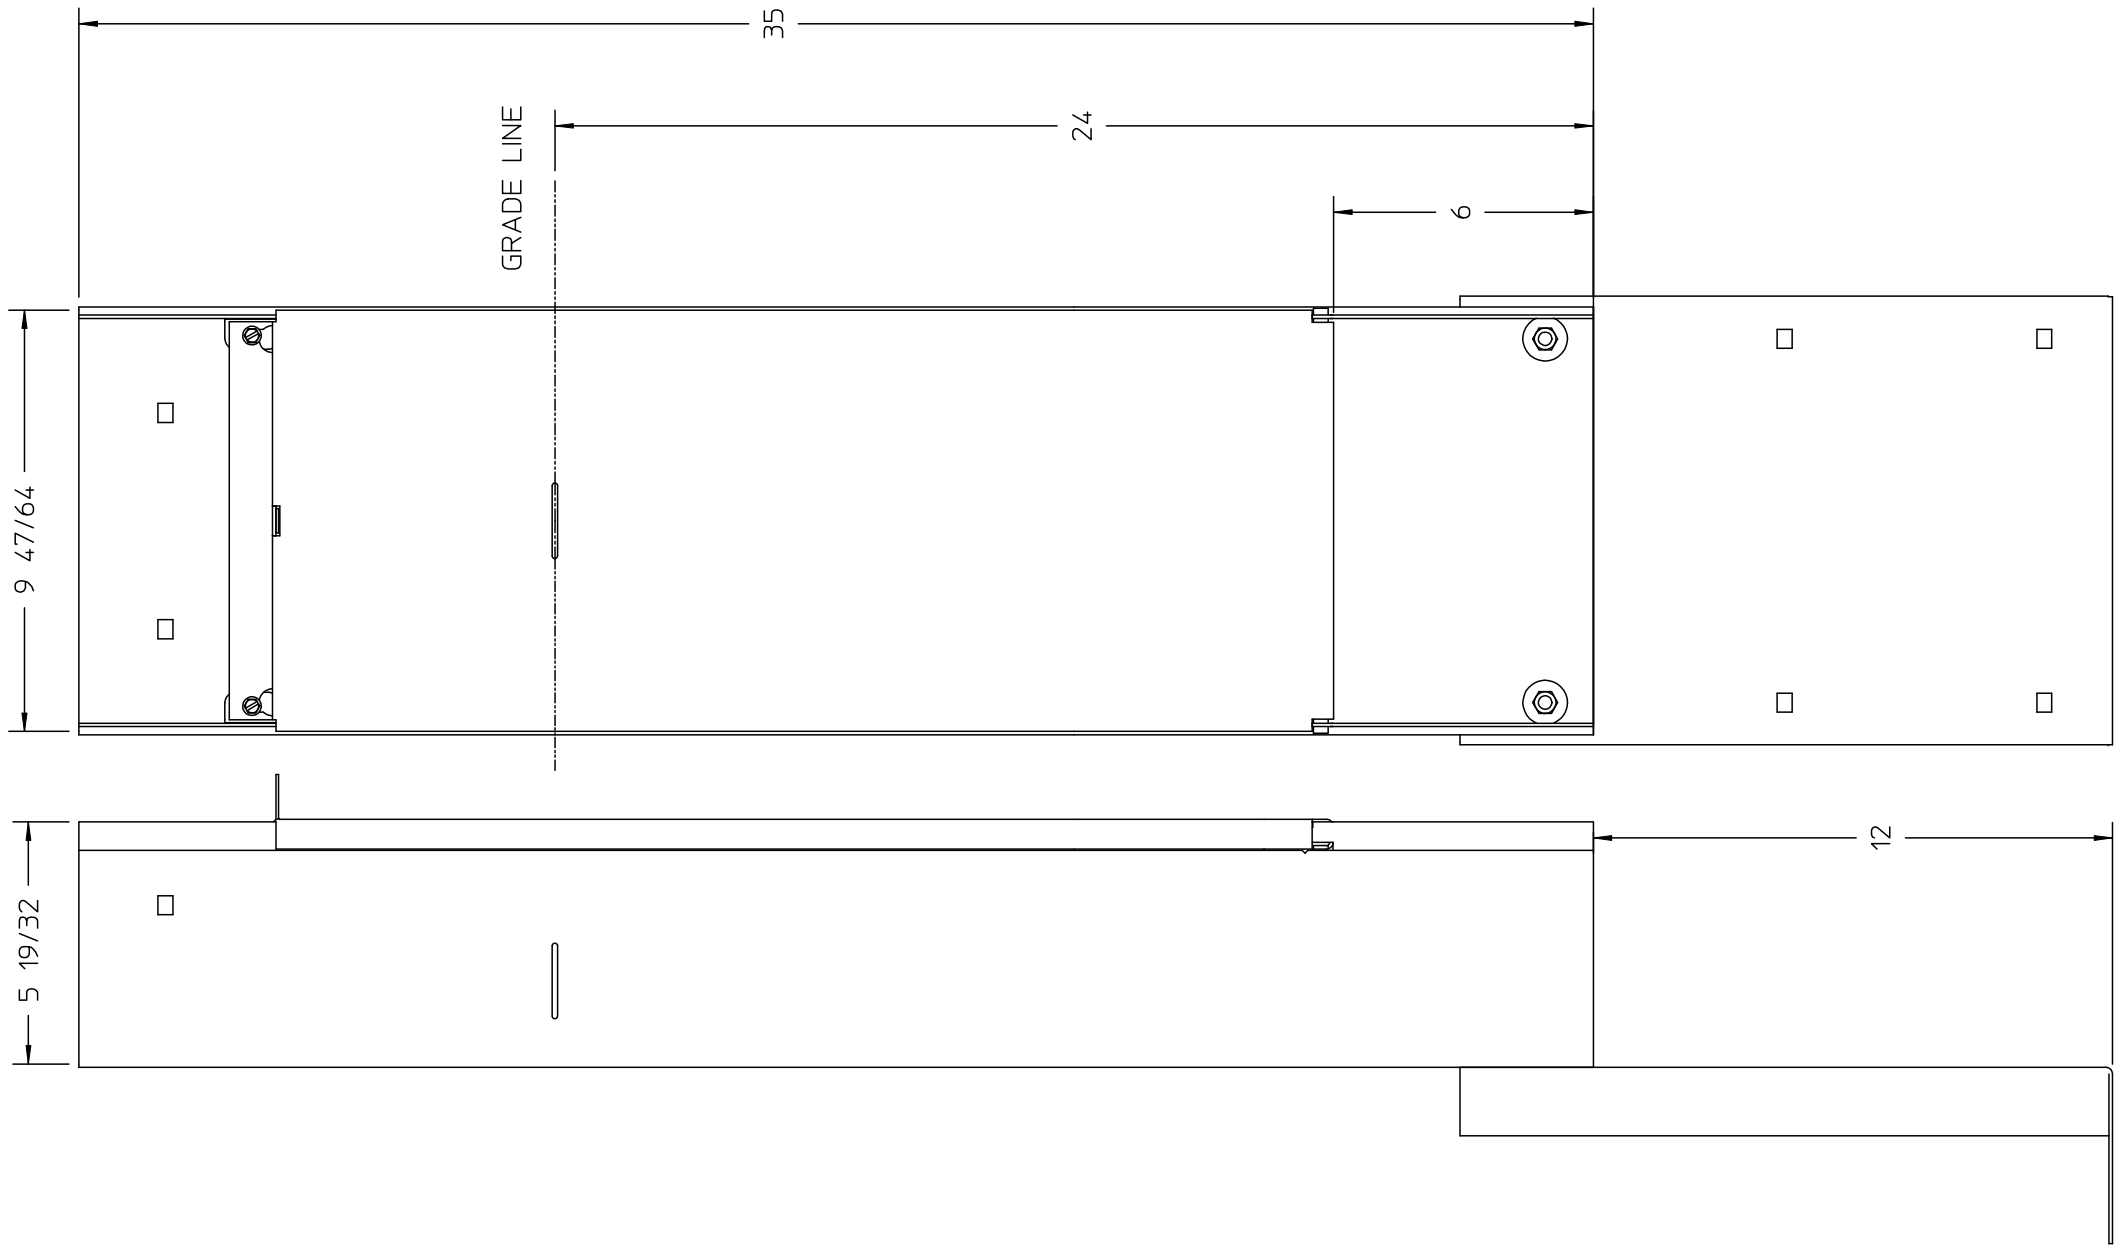

**Catalog Number: MPEXT2**

**Features and Ratings**

- Outdoor Enclosure (NEMA Type 3R)
- Painted G90 Steel

- NOTES:
1. PEDESTAL EXTENSION FABRICATED FROM 14 GAUGE GALVANIZED STEEL.
  2. PAINT: GRAY
  3. SUITABLE FOR USE WITH 2 POS MP0606 & MP0406 STYLE UNITS
  4. PEDESTAL MOUNTING HARDWARE INCLUDED

© 2015 Copyright Siemens Industry, Inc.

**ACCESSORY KIT**

Description:  
**2 POS DIRECT BURIAL KIT**