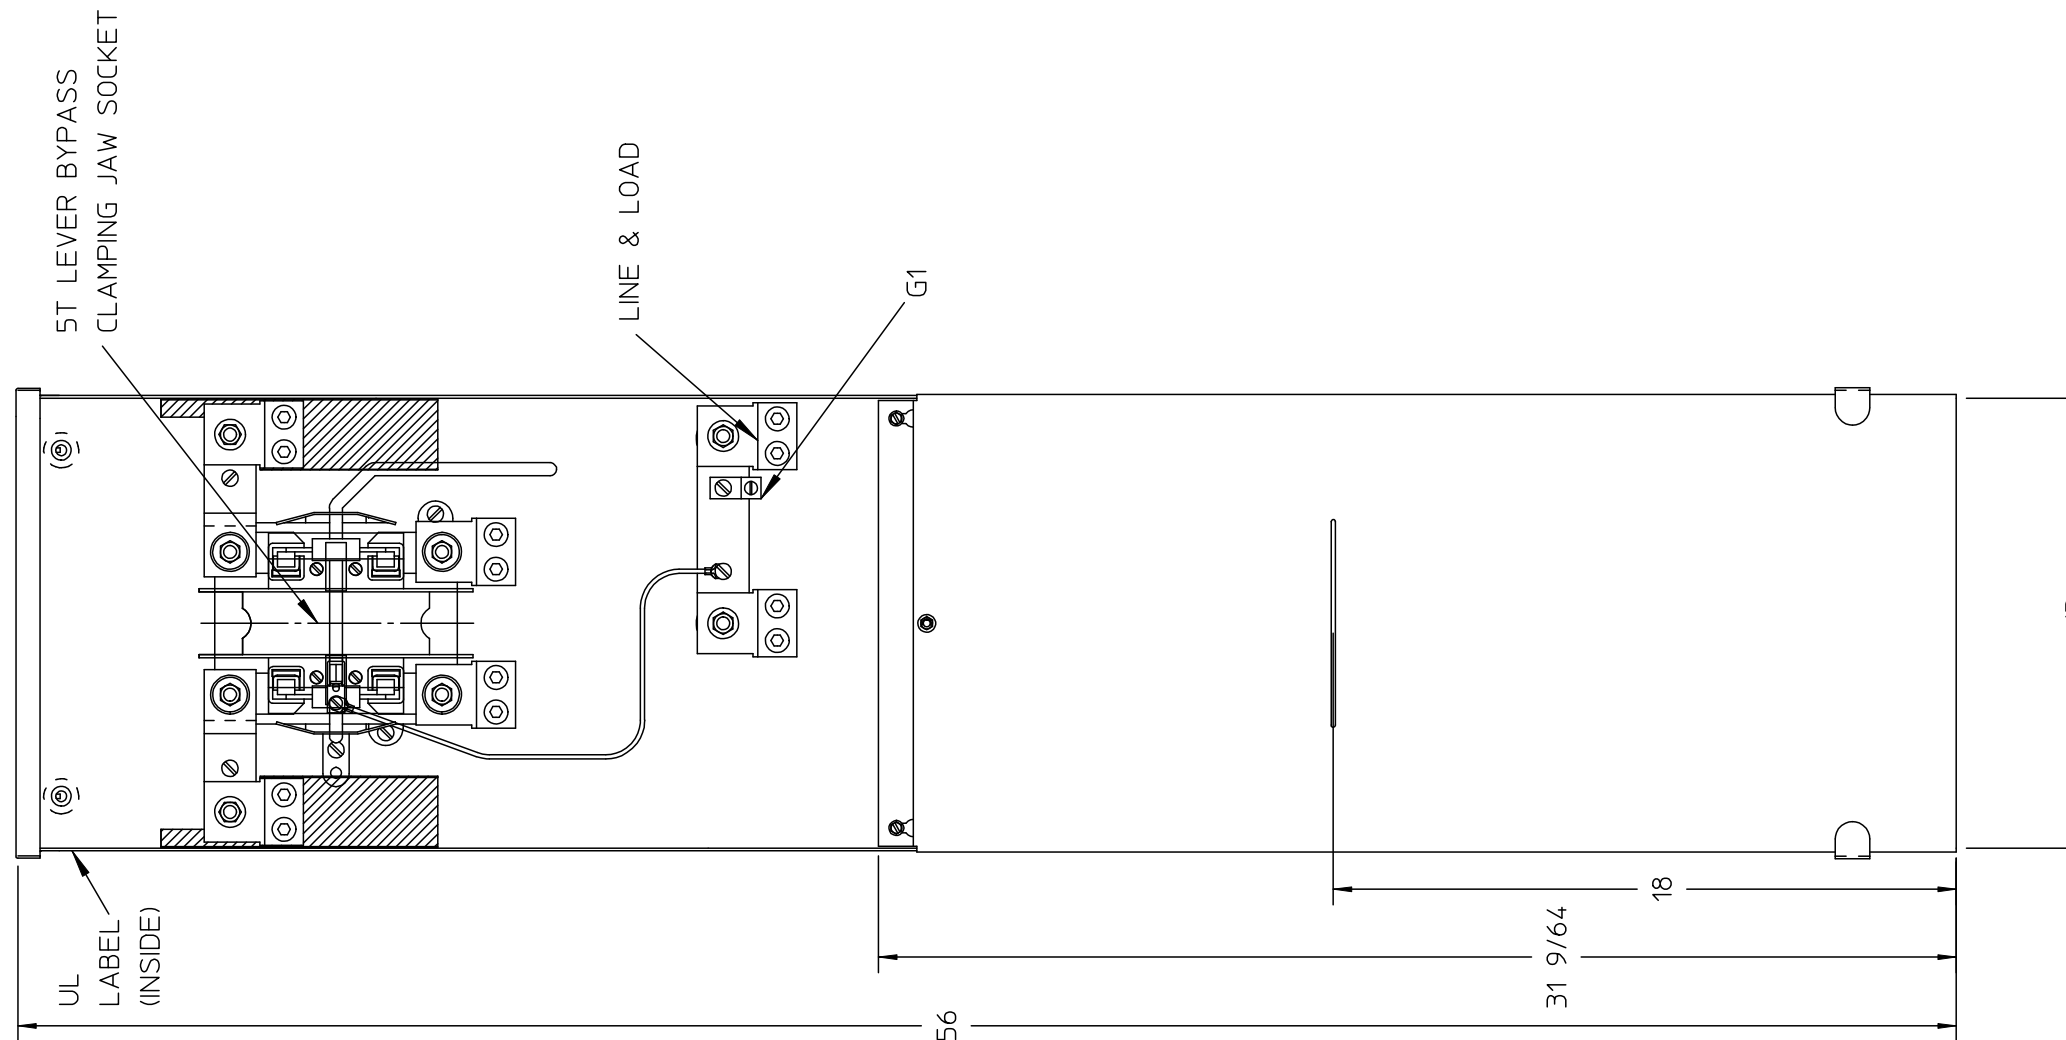

Catalog Number: 47605P-93MR

Features and Ratings

- Ringless Lever Bypass Type Meter Socket
- 320A Continuous, 200A Max., 600V AC
- Outdoor Enclosure (NEMA Type 3R)
- Painted G90 Steel
- 1 Phase, 3 Wire
- 5 Jaw Meter Socket
- For Underground Service

Connectors, Wire Sizes and Torques

CONNECTOR	WIRE SIZE	TORQUE
LINE & LOAD	#4-350kcmil	275 IN.-LBS.
G1	#14-1/0 AWG	50 IN.-LBS.

© 2015 Copyright Siemens Industry, Inc.

TALON
METER PEDESTAL

Description:

320A SKT/PED LBP 1P