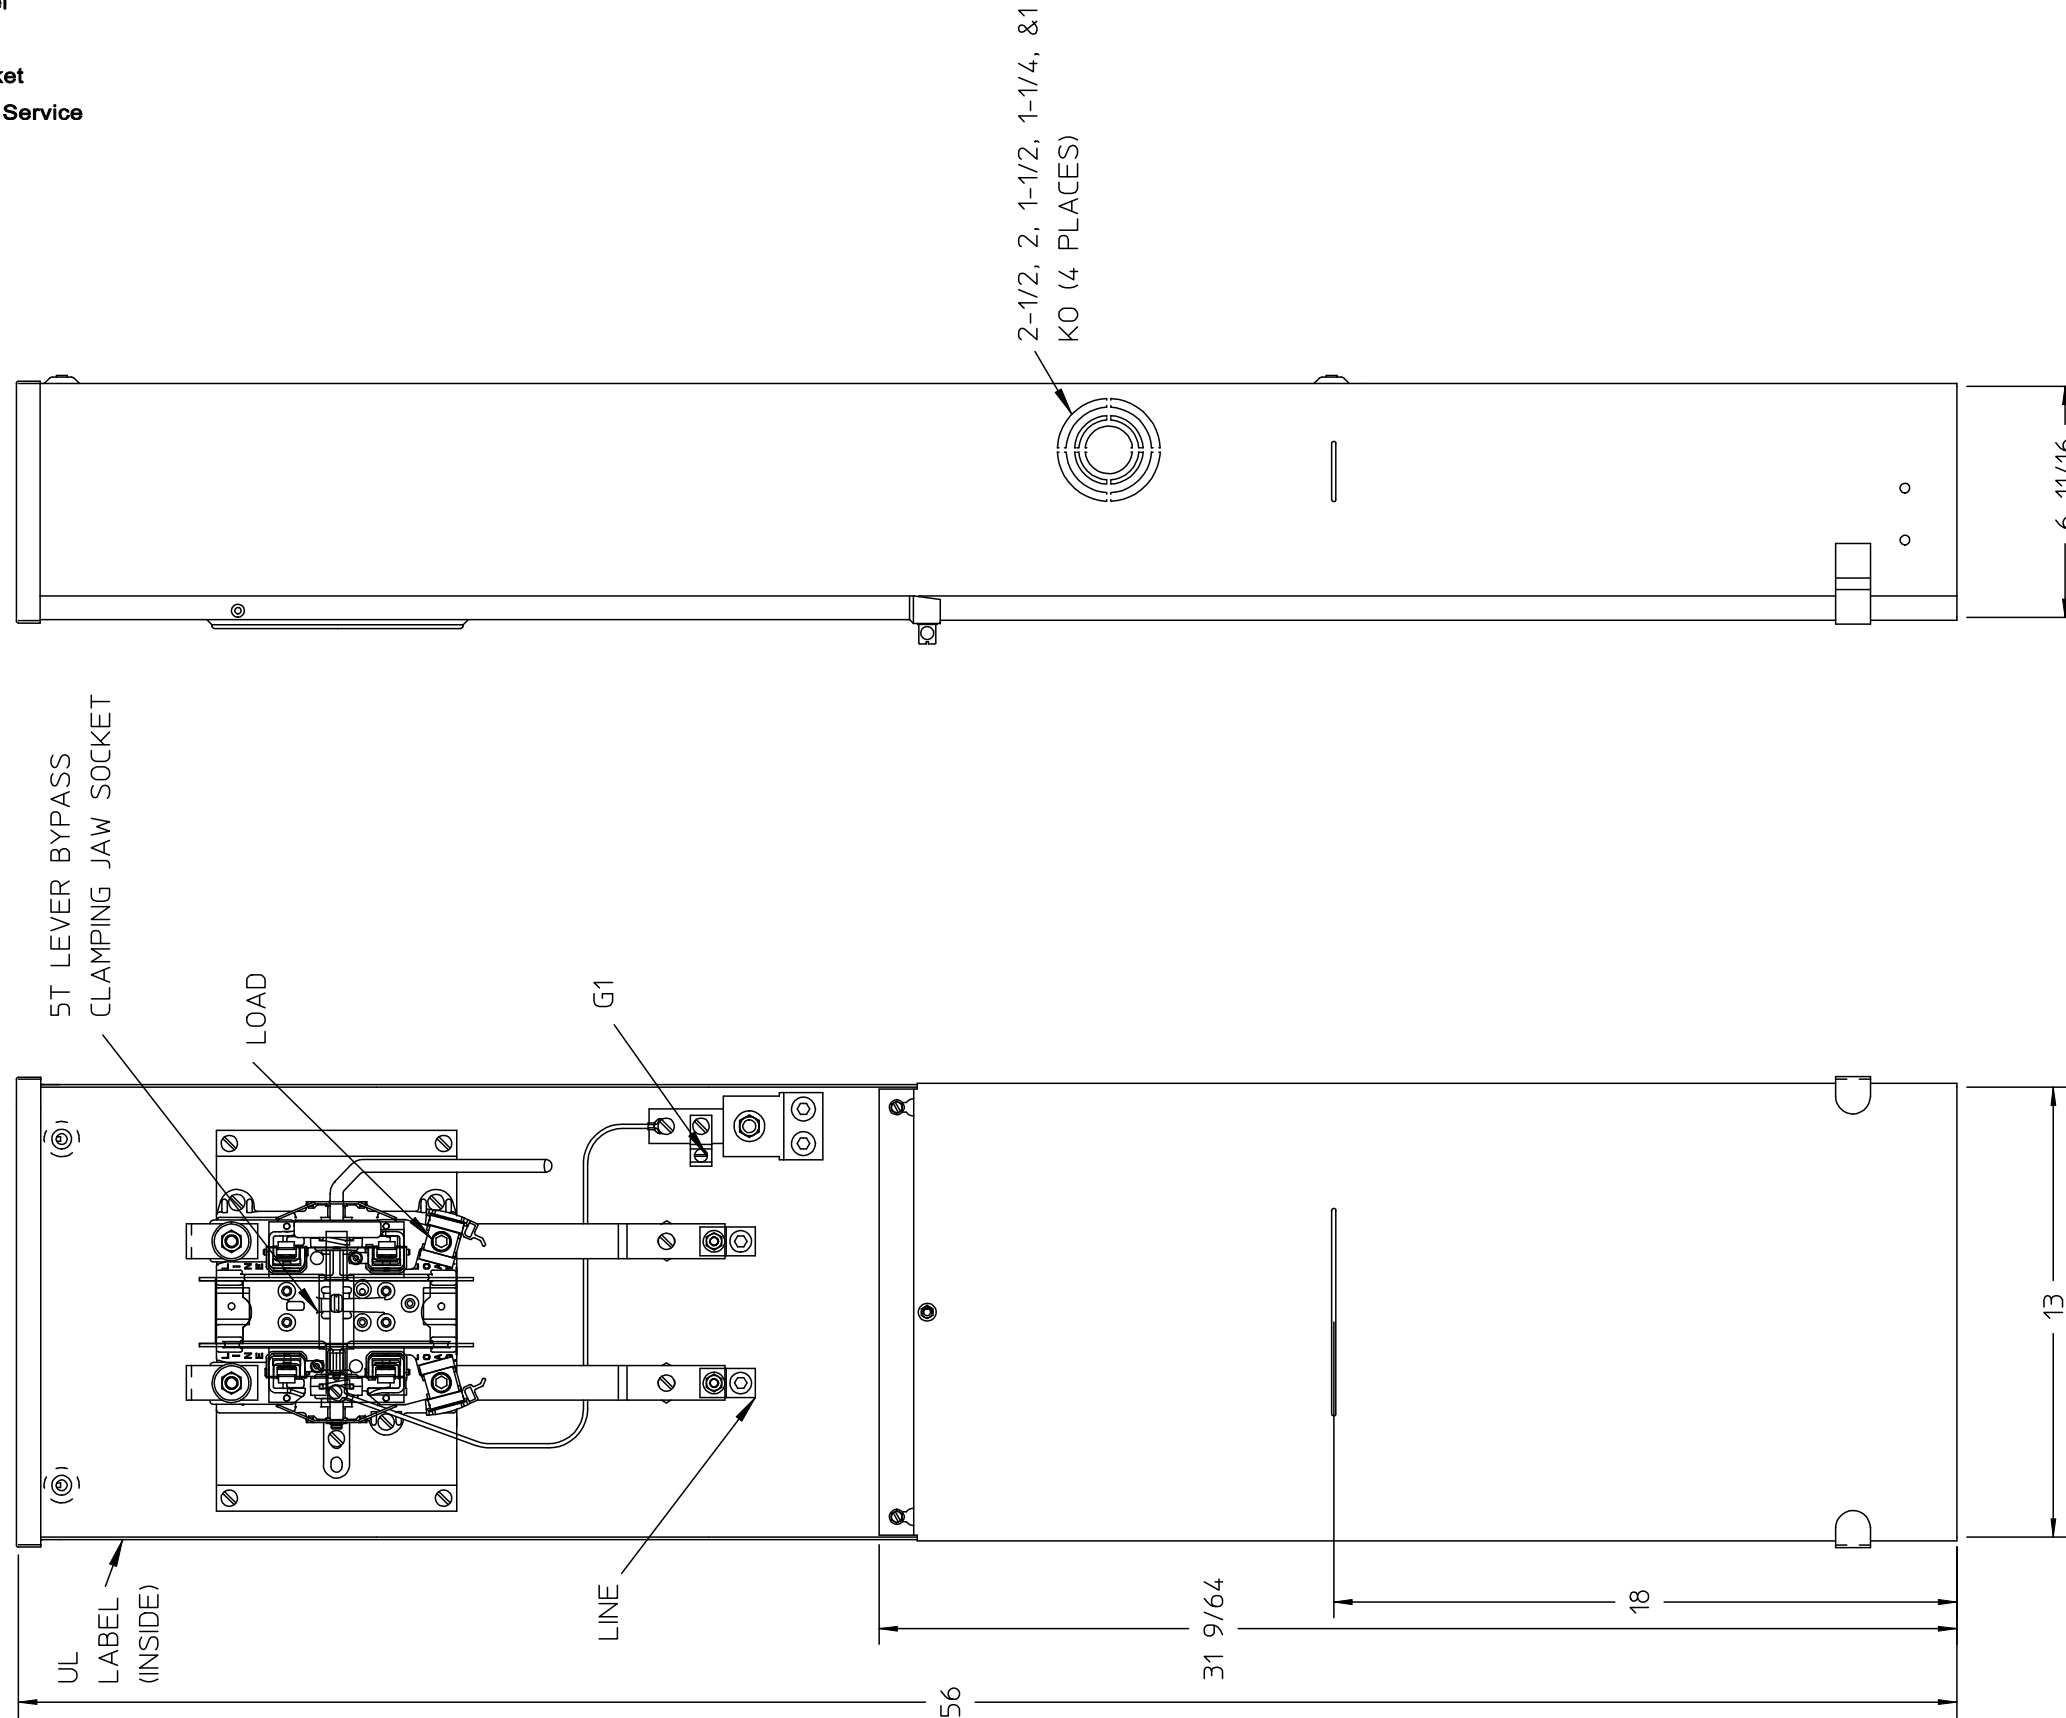

Catalog Number: 40405P-93MR

## Features and Ratings

- Ringless Lever Bypass Type Meter Socket
- 200A Continuous, 200A Max., 600V AC
- Outdoor Enclosure (NEMA Type 3R)
- Painted G90 Steel
- 1 Phase, 3 Wire
- 5 Jaw Meter Socket
- For Underground Service

## Connectors, Wire Sizes and Torques

CONNECTOR	WIRE SIZE	TORQUE
LINE	#4-300kcmil	275 IN.-LBS.
LOAD	#6-350kcmil	275 IN.-LBS.
G1	#14-1/0 AWG	50 IN.-LBS.

© 2015 Copyright Siemens Industry, Inc.

**TALON**  
**METER PEDESTAL**

Description:

200A SKT/PED LBP 5T

11/18/14 KP DO NOT SCALE DRAWING Dwg No: 40405P-93MR