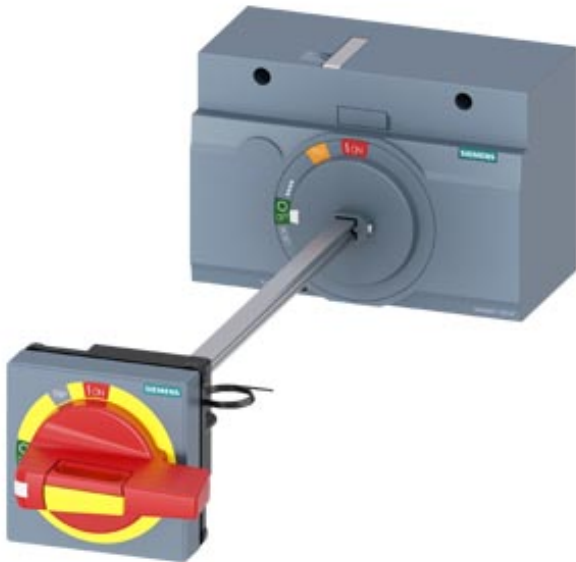

DOOR MOUNTED ROTARY OPERATOR EMERGENCY-OFF
 NEMA TYPE 4, 4X WITH DOOR INTERLOCKING ILLUMINATION
 KIT 24 V DC AND DOOR-OPEN POSITION ACCESSORY FOR
 3VA6 400/600

Model	
Product brand name	SETRON
Product designation	Accessories
Design of the product	Door-coupling rotary operating mechanism
accessories	DOOR-COUPLING ROTARY OPERATING MECHANISM
General technical data	
Degree of protection NEMA rating	NEMA 4, 4X
Mechanical Design	
Height	94 mm
Width	138 mm
Certificates	