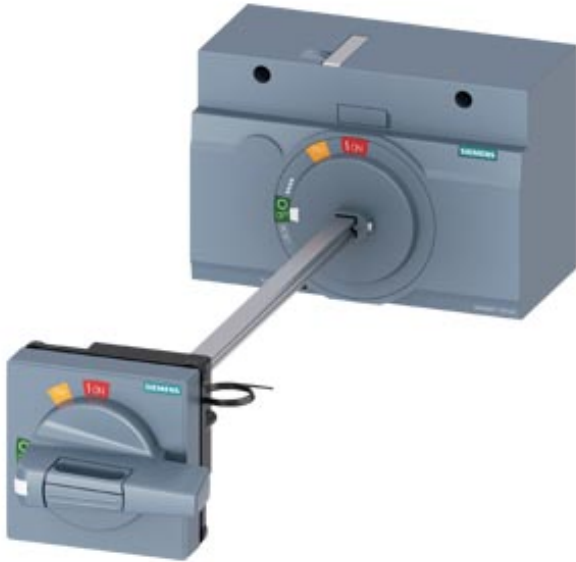

DOOR MOUNTED ROTARY OPERATOR STANDARD NEMA TYPE 4, 4X WITH DOOR INTERLOCKING ILLUMINATION KIT 24 V DC AND DOOR-OPEN POSITION ACCESSORY FOR 3VA6 400/600

Model	
Product brand name	SENTRON
Product designation	Accessories
Design of the product	Door-coupling rotary operating mechanism
accessories	DOOR-COUPLING ROTARY OPERATING MECHANISM
General technical data	
Degree of protection NEMA rating	NEMA 4, 4X
Mechanical Design	
Height	94 mm
Width	138 mm
Certificates	