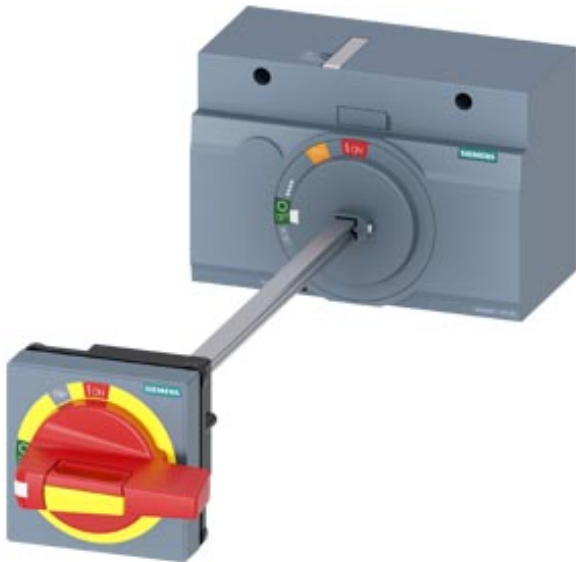

DOOR MOUNTED ROTARY OPERATOR EMERGENCY-OFF
 NEMA TYPE 1, 3R, 12 WITH DOOR INTERLOCKING AND DOOR-
 OPEN POSITION ACCESSORY FOR 3VA6 400/600

Model	
Product brand name	SETRON
Product designation	Accessories
Design of the product	Door-coupling rotary operating mechanism
accessories	DOOR-COUPLING ROTARY OPERATING MECHANISM
General technical data	
Degree of protection NEMA rating	NEMA 1, 3R, 12
Mechanical Design	
Height	94 mm
Width	138 mm
Certificates	