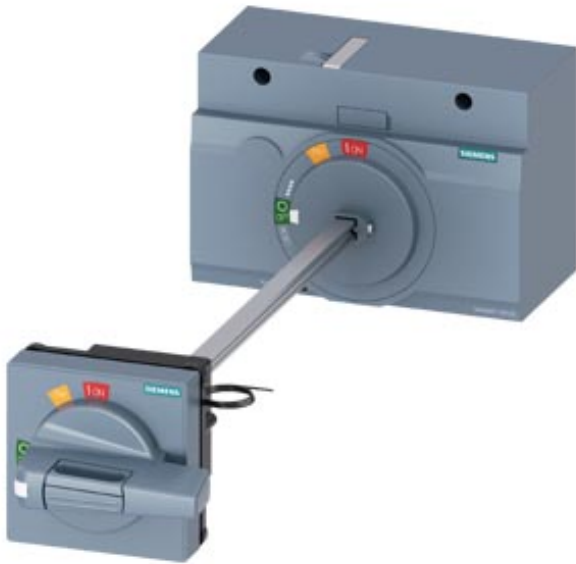

DOOR MOUNTED ROTARY OPERATOR STANDARD NEMA TYPE 1, 3R, 12 WITH DOOR INTERLOCKING ILLUMINATION KIT 24 V DC AND DOOR-OPEN POSITION ACCESSORY FOR 3VA6 400/600

Model	
Product brand name	SETRON
Product designation	Accessories
Design of the product	Door-coupling rotary operating mechanism
accessories	DOOR-COUPLING ROTARY OPERATING MECHANISM
General technical data	
Degree of protection NEMA rating	NEMA 1, 3R, 12
Mechanical Design	
Height	94 mm
Width	138 mm
Certificates	