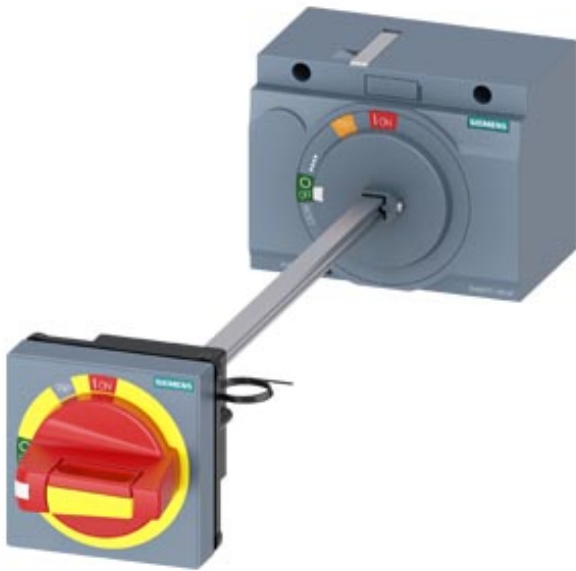

DOOR MOUNTED ROTARY OPERATOR EMERGENCY-OFF
 NEMA TYPE 4, 4X WITH DOOR INTERLOCKING ILLUMINATION
 KIT 24 V DC AND DOOR-OPEN POSITION ACCESSORY FOR
 3VA6 150/250

Model	
Product brand name	SENTRON
Product designation	Accessories
Design of the product	Door-coupling rotary operating mechanism
accessories	DOOR-COUPLING ROTARY OPERATING MECHANISM
General technical data	
Degree of protection NEMA rating	NEMA 4, 4X
Mechanical Design	
Height	82 mm
Width	105 mm
Certificates	