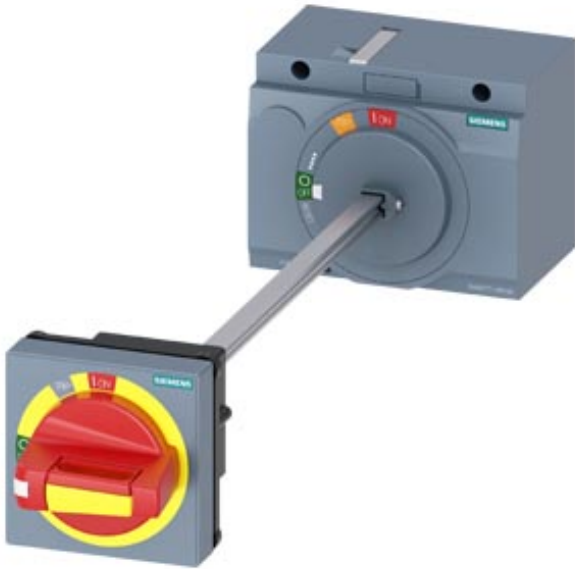

DOOR MOUNTED ROTARY OPERATOR EMERGENCY-OFF
 NEMA TYPE 4, 4X WITH DOOR INTERLOCKING AND DOOR-
 OPEN POSITION ACCESSORY FOR 3VA6 150/250

Model	
Product brand name	SENTRON
Product designation	Accessories
Design of the product	Door-coupling rotary operating mechanism
accessories	DOOR-COUPLING ROTARY OPERATING MECHANISM
General technical data	
Degree of protection NEMA rating	NEMA 4, 4X
Mechanical Design	
Height	82 mm
Width	105 mm
Certificates	