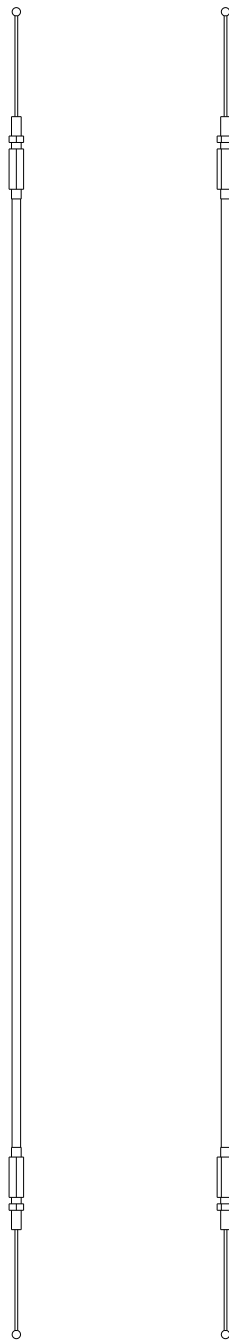

Image database (product images, 2D dimension drawings, 3D models, device circuit diagrams, ...)

<http://www.automation.siemens.com/bilddb/cax_en.aspx?mlfb=3VA9980-0VC30>

CAX-Online-Generator

<http://www.siemens.com/cax>

Tender specifications

<http://www.siemens.com/specifications>