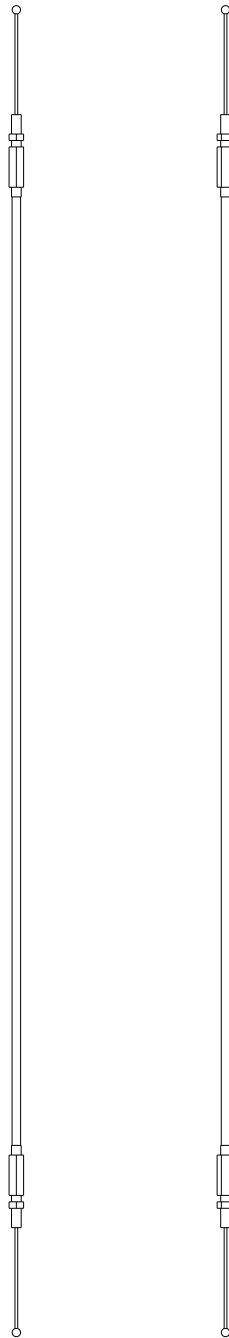

BOWDEN CABLE (1,0M/39.370") ACCESSORY FOR: BOWDEN CABLE INTERLOCK MODULE INTERLOCK MECHANISM FOR ROTARY

Model	
Product brand name	SETRON
Product designation	Accessories
accessories	Bowden wire

Certificates				
General Product Approval	EMC	Declaration of Conformity	Test Certificates	other
 VDE		 RCM	 EG-Konf.	<a href="#">Type Test Certificates/Test Report</a> <a href="#">Miscellaneous</a>

Further information
<b>Information- and Downloadcenter (Catalogs, Brochures,...)</b> <a href="http://www.siemens.com/lowvoltage/catalogs">http://www.siemens.com/lowvoltage/catalogs</a>
<b>Industry Mall (Online ordering system)</b> <a href="https://mall.industry.siemens.com/mall/en/en/Catalog/product?mlfb=3VA9980-0VC20">https://mall.industry.siemens.com/mall/en/en/Catalog/product?mlfb=3VA9980-0VC20</a>
<b>Service&amp;Support (Manuals, Certificates, Characteristics, FAQs,...)</b> <a href="https://support.industry.siemens.com/cs/ww/en/ps/3VA9980-0VC20">https://support.industry.siemens.com/cs/ww/en/ps/3VA9980-0VC20</a>

Image database (product images, 2D dimension drawings, 3D models, device circuit diagrams, ...)

[http://www.automation.siemens.com/bilddb/cax\\_en.aspx?mlfb=3VA9980-0VC20](http://www.automation.siemens.com/bilddb/cax_en.aspx?mlfb=3VA9980-0VC20)

**CAX-Online-Generator**

<http://www.siemens.com/cax>

**Tender specifications**

<http://www.siemens.com/specifications>

**last modified:**

11/21/2017