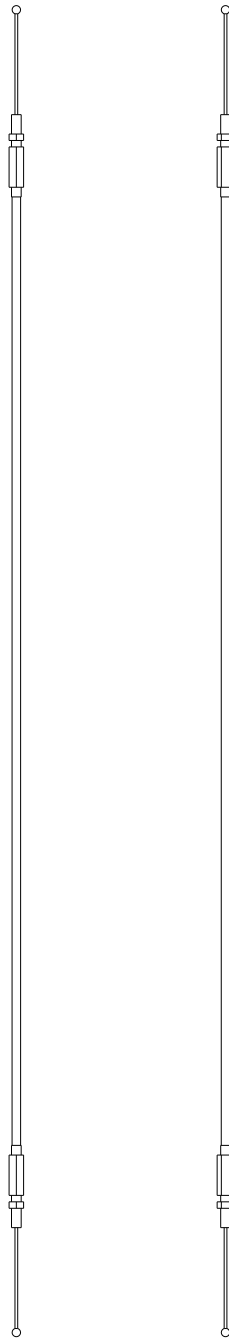

Image database (product images, 2D dimension drawings, 3D models, device circuit diagrams, ...)

<http://www.automation.siemens.com/bilddb/cax_en.aspx?mlfb=3VA9980-0VC10>

CAX-Online-Generator

<http://www.siemens.com/cax>

Tender specifications

<http://www.siemens.com/specifications>