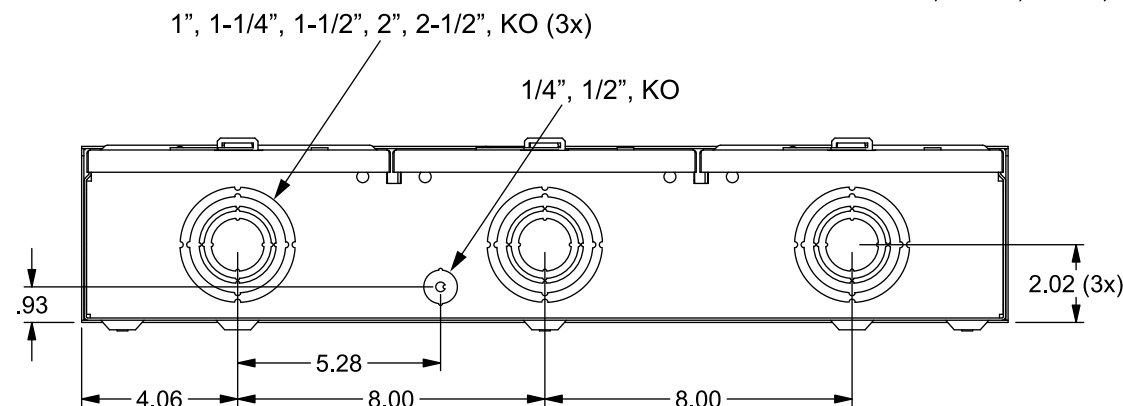

Accessories

Meter Opening Cover Plate
Cat No: H659-0162

5th Jaw Kit
Cat. No: 659-0121

CONDUIT HUBS (RX Type)	
TRADE SIZE	CATALOG No.
1-1/4 INCH	EC38597 or H38597-2
1-1/2 INCH	EC38598 or H38598-2
2 INCH	EC38599 or H38599-2
2-1/2 INCH	EC38600 or H38600-2
Hub Cover Plate	EC38595 or H38595-1

Connectors, Wire Sizes and Torques

CONNECTOR	WIRE SIZE	TORQUE
LINE, NEUTRAL*	#6 - 350 kcmil	250 IN.-LBS.
LOAD, NEUTRAL	#6 - 350 kcmil	250 IN.-LBS.
GROUND	#14 - 2 AWG	50 IN.-LBS.

* External Hex Drive 1/2"
* Internal Hex Drive 5/16"

WIRE BENDING SPACE PROVIDED FOR 350 kcmil WIRE

RX Type (Small) Hub Opening

1", 1-1/4", 1-1/2", 2", 2-1/2", KO (4x)

1", 1-1/4", 1-1/2", 2", 2-1/2", KO (3x)

1/4", 1/2", KO

© 2019 Copyright Siemens Industry, Inc.