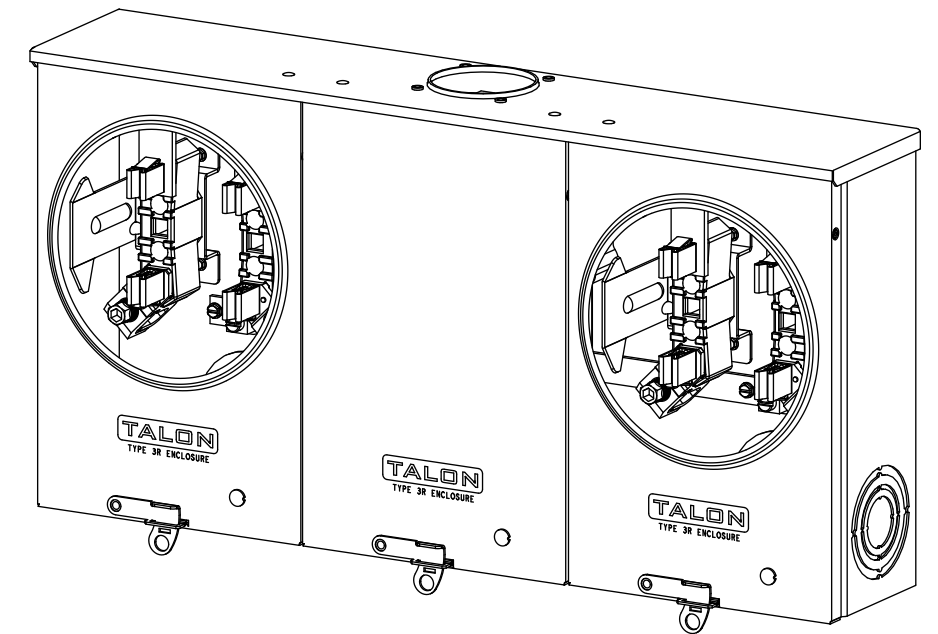

Catalog Number: UA2313-0G

Features and Ratings

- Ringless Type Meter Socket
- 150A Continuous, 150A Max, 2 Position, 200Amp Overall
- Outdoor Enclosure (Type 3R)
- Painted G90 Steel
- 1 Phase, 3 Wire, 600V AC
- 4 Jaw
- For Overhead or Underground Service
- RX Hub Opening

Accessories

Meter Opening Cover Plate
Cat No: H659-0162

5th Jaw Kit
Cat. No: 659-0121

CONDUIT HUBS (RX Type)	
TRADE SIZE	CATALOG No.
1-1/4 INCH	EC38597 or H38597-2
1-1/2 INCH	EC38598 or H38598-2
2 INCH	EC38599 or H38599-2
2-1/2 INCH	EC38600 or H38600-2
Hub Cover Plate	EC38595 or H38595-1

WIRE BENDING SPACE PROVIDED FOR 350 kcmil WIRE

RX Type (Small) Hub Opening

1", 1-1/4", 1-1/2", 2", 2-1/2", KO (4x)

1", 1-1/4", 1-1/2", 2", 2-1/2", KO (3x)

1/4", 1/2", KO

© 2019 Copyright Siemens Industry, Inc.

TALON

Multi-Position Metering

Description:
**150A Cont, 4 Jaw, A12, 600V AC,
2 Position, Painted G90 Steel**

KAM 5/28/19 DO NOT SCALE DRAWING Dwg No: **UA2313-0G**