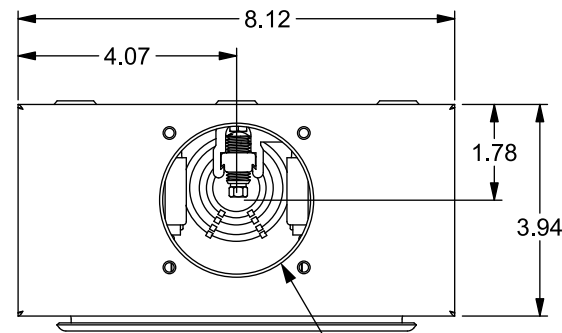

Catalog Number: SJ102AX

Features and Ratings

- Ring Type Meter Socket
- 135A Continuous, 135A Max., 600V AC
- Outdoor Enclosure (Type 3R)
- Painted Steel Enclosure
- 1 Phase, 3 Wire
- 4 Jaw Meter Socket
- Meter Socket Type UAT1
- Quad Bonded Neutral
- RX Type (Small) Hub Opening
- For Overhead Service Only

TYPE RX (SMALL) HUB OPENING

Accessories

CONDUIT HUBS (RX Type)	
TRADE SIZE	CATALOG No.
1-1/4 INCH	EC38597
1-1/2 INCH	EC38598
2 INCH	EC38599
2-1/2 INCH	EC38600

Hub Cover Plate	EC38595
-----------------	---------

Meter Opening Cover Plate
Cat No: H659-0162
5th Jaw Kit
Cat. No: EC659-0121

Connectors, Wire Sizes and Torques

CONNECTOR	WIRE SIZE	TORQUE
LINE, LOAD, NEUTRAL*	2/0 - 14 AWG	50 IN.-LBS.
GROUND	#2 - 14 AWG	50 IN.-LBS.

* External Hex Drive 5/16"

VIEW SHOWN WITH COVER REMOVED

Sealing Ring Included

© 2019 Copyright Siemens Industry, Inc.

MURRAY Murray Electrical Products
Siemens Industry, Inc.

Meter Socket

Description: 135A Cont, 4 Jaw, UAT1,
600V AC, Painted Steel Enclosure