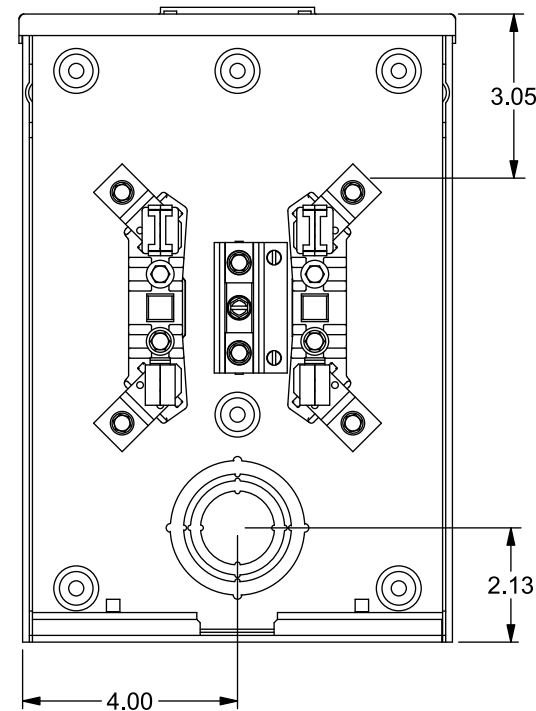

Catalog Number: SJ102AX

Features and Ratings

- Ring Type Meter Socket
- 135A Continuous, 135A Max., 600V AC
- Outdoor Enclosure (Type 3R)
- Painted Steel Enclosure
- 1 Phase, 3 Wire
- 4 Jaw Meter Socket
- Meter Socket Type UAT1
- Quad Bonded Neutral
- RX Type (Small) Hub Opening
- For Overhead Service Only

TYPE RX (SMALL) HUB OPENING

Accessories

CONDUIT HUBS (RX Type)	
TRADE SIZE	CATALOG No.
1-1/4 INCH	EC38597
1-1/2 INCH	EC38598
2 INCH	EC38599
2-1/2 INCH	EC38600

Hub Cover Plate	EC38595
-----------------	---------

Meter Opening Cover Plate
Cat No: H659-0162
5th Jaw Kit
Cat. No: EC659-0121

Connectors, Wire Sizes and Torques

CONNECTOR	WIRE SIZE	TORQUE
LINE, LOAD, NEUTRAL*	2/0 - 14 AWG	50 IN.-LBS.
GROUND	#2 - 14 AWG	50 IN.-LBS.

* External Hex Drive 5/16"

VIEW SHOWN WITH COVER REMOVED

Sealing Ring Included

© 2019 Copyright Siemens Industry, Inc.

MURRAY Murray Electrical Products
Siemens Industry, Inc.

Meter Socket

Description: 135A Cont, 4 Jaw, UAT1,
600V AC, Painted Steel Enclosure