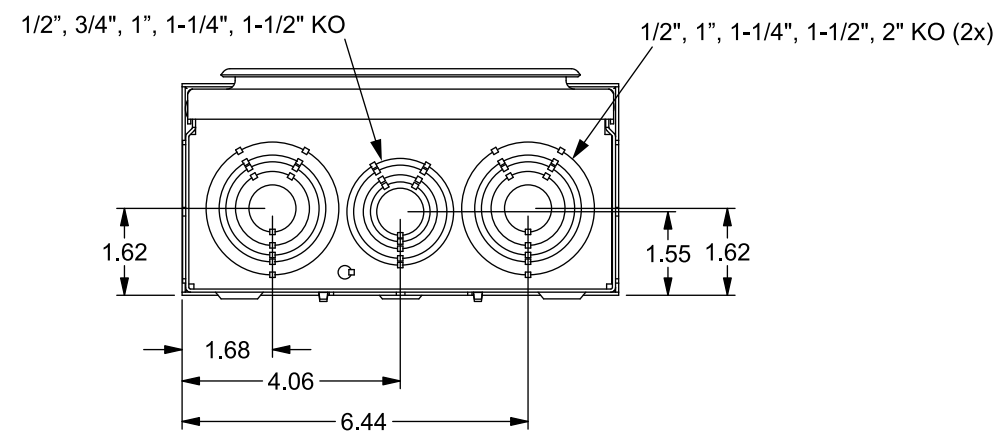

Catalog Number: SJ102AX

Features and Ratings

- Ring Type Meter Socket
- 135A Continuous, 135A Max., 600V AC
- Outdoor Enclosure (Type 3R)
- Painted Steel Enclosure
- 1 Phase, 3 Wire
- 4 Jaw Meter Socket
- Meter Socket Type UAT1
- Quad Bonded Neutral
- RX Type (Small) Hub Opening
- For Overhead Service Only

TYPE RX (SMALL) HUB OPENING

Accessories

CONDUIT HUBS (RX Type)	
TRADE SIZE	CATALOG No.
1-1/4 INCH	EC38597
1-1/2 INCH	EC38598
2 INCH	EC38599
2-1/2 INCH	EC38600

Hub Cover Plate	EC38595
-----------------	---------

Meter Opening Cover Plate
Cat No: H659-0162
5th Jaw Kit
Cat. No: EC659-0121

Connectors, Wire Sizes and Torques

CONNECTOR	WIRE SIZE	TORQUE
LINE, LOAD, NEUTRAL*	2/0 - 14 AWG	50 IN.-LBS.
GROUND	#2 - 14 AWG	50 IN.-LBS.

* External Hex Drive 5/16"

VIEW SHOWN WITH COVER REMOVED

Sealing Ring Included

© 2019 Copyright Siemens Industry, Inc.

MURRAY Murray Electrical Products
Siemens Industry, Inc.

Meter Socket

Description: 135A Cont, 4 Jaw, UAT1,
600V AC, Painted Steel Enclosure