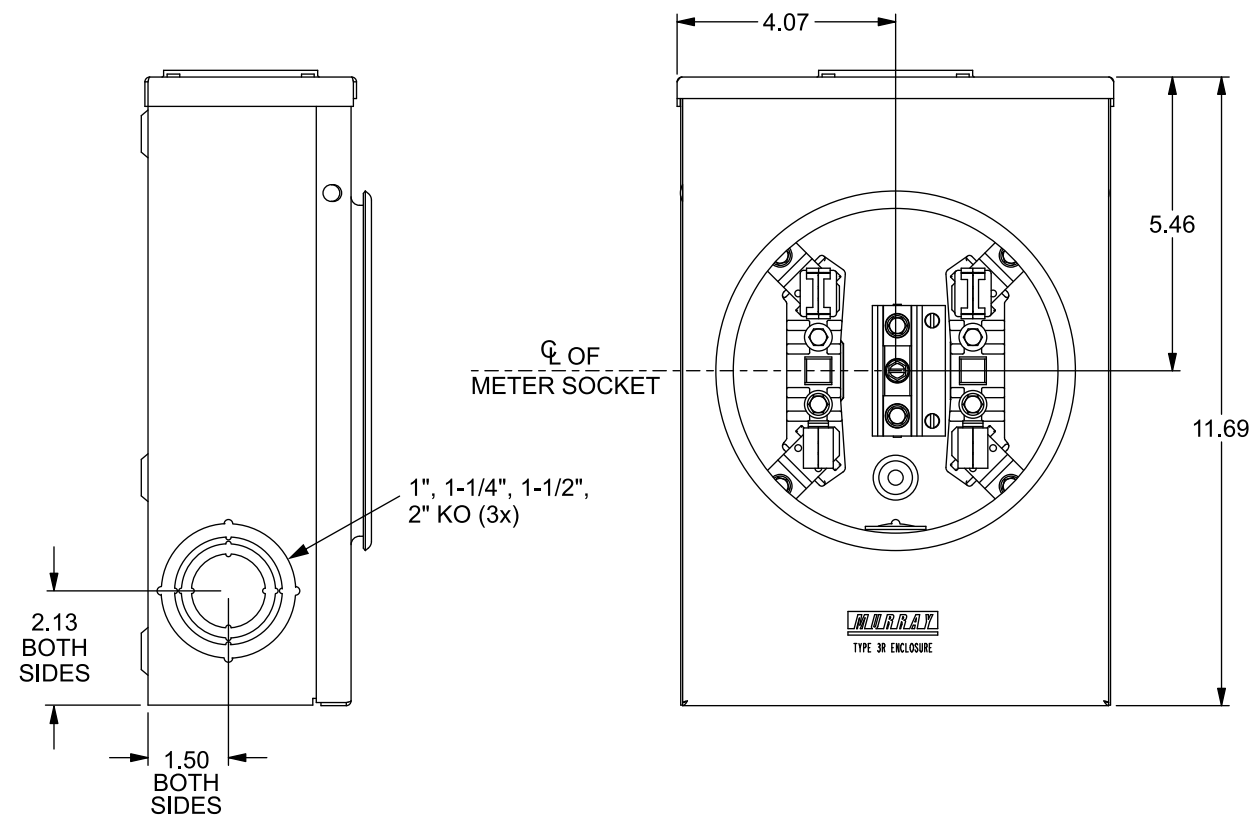

Catalog Number: SJ102AX

Features and Ratings

- Ring Type Meter Socket
- 135A Continuous, 135A Max., 600V AC
- Outdoor Enclosure (Type 3R)
- Painted Steel Enclosure
- 1 Phase, 3 Wire
- 4 Jaw Meter Socket
- Meter Socket Type UAT1
- Quad Bonded Neutral
- RX Type (Small) Hub Opening
- For Overhead Service Only

TYPE RX (SMALL) HUB OPENING

Accessories

CONDUIT HUBS (RX Type)	
TRADE SIZE	CATALOG No.
1-1/4 INCH	EC38597
1-1/2 INCH	EC38598
2 INCH	EC38599
2-1/2 INCH	EC38600

Hub Cover Plate	EC38595
-----------------	---------

Meter Opening Cover Plate
Cat No: H659-0162
5th Jaw Kit
Cat. No: EC659-0121

Connectors, Wire Sizes and Torques

CONNECTOR	WIRE SIZE	TORQUE
LINE, LOAD, NEUTRAL*	2/0 - 14 AWG	50 IN.-LBS.
GROUND	#2 - 14 AWG	50 IN.-LBS.

* External Hex Drive 5/16"

VIEW SHOWN WITH COVER REMOVED

Sealing Ring Included

© 2019 Copyright Siemens Industry, Inc.

MURRAY Murray Electrical Products
Siemens Industry, Inc.

Meter Socket

Description: 135A Cont, 4 Jaw, UAT1,
600V AC, Painted Steel Enclosure