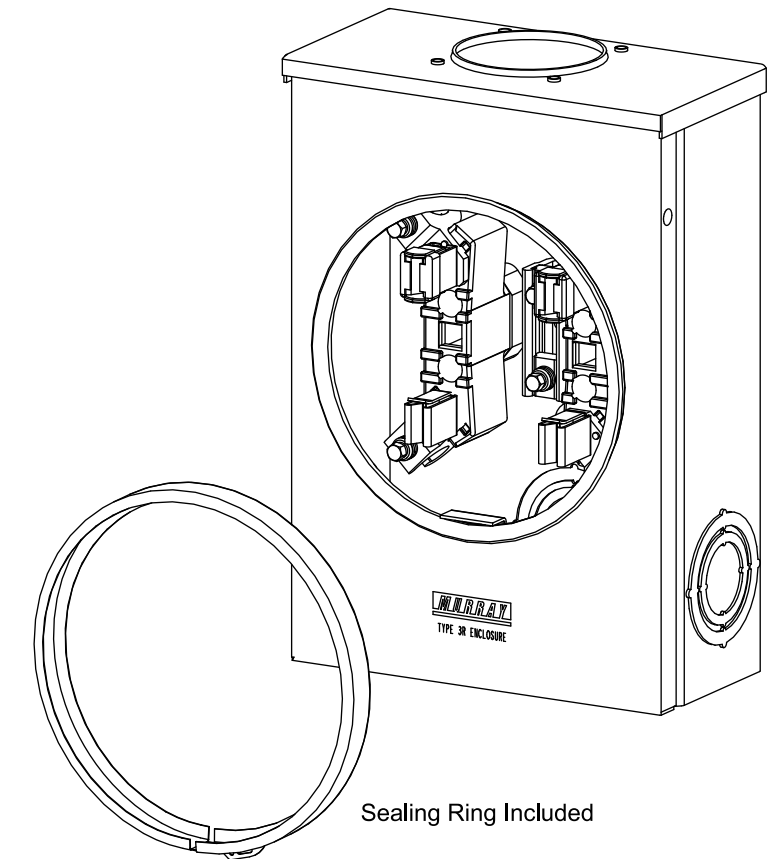

Catalog Number: SJ102AX

Features and Ratings

- Ring Type Meter Socket
- 135A Continuous, 135A Max., 600V AC
- Outdoor Enclosure (Type 3R)
- Painted Steel Enclosure
- 1 Phase, 3 Wire
- 4 Jaw Meter Socket
- Meter Socket Type UAT1
- Quad Bonded Neutral
- RX Type (Small) Hub Opening
- For Overhead Service Only

TYPE RX (SMALL) HUB OPENING

Accessories

CONDUIT HUBS (RX Type)	
TRADE SIZE	CATALOG No.
1-1/4 INCH	EC38597
1-1/2 INCH	EC38598
2 INCH	EC38599
2-1/2 INCH	EC38600

Hub Cover Plate	EC38595
-----------------	---------

Meter Opening Cover Plate
Cat No: H659-0162
5th Jaw Kit
Cat. No: EC659-0121

Connectors, Wire Sizes and Torques

CONNECTOR	WIRE SIZE	TORQUE
LINE, LOAD, NEUTRAL*	2/0 - 14 AWG	50 IN.-LBS.
GROUND	#2 - 14 AWG	50 IN.-LBS.

* External Hex Drive 5/16"

VIEW SHOWN WITH COVER REMOVED

Sealing Ring Included

© 2019 Copyright Siemens Industry, Inc.

MURRAY Murray Electrical Products
Siemens Industry, Inc.

Meter Socket

Description: 135A Cont, 4 Jaw, UAT1,
600V AC, Painted Steel Enclosure