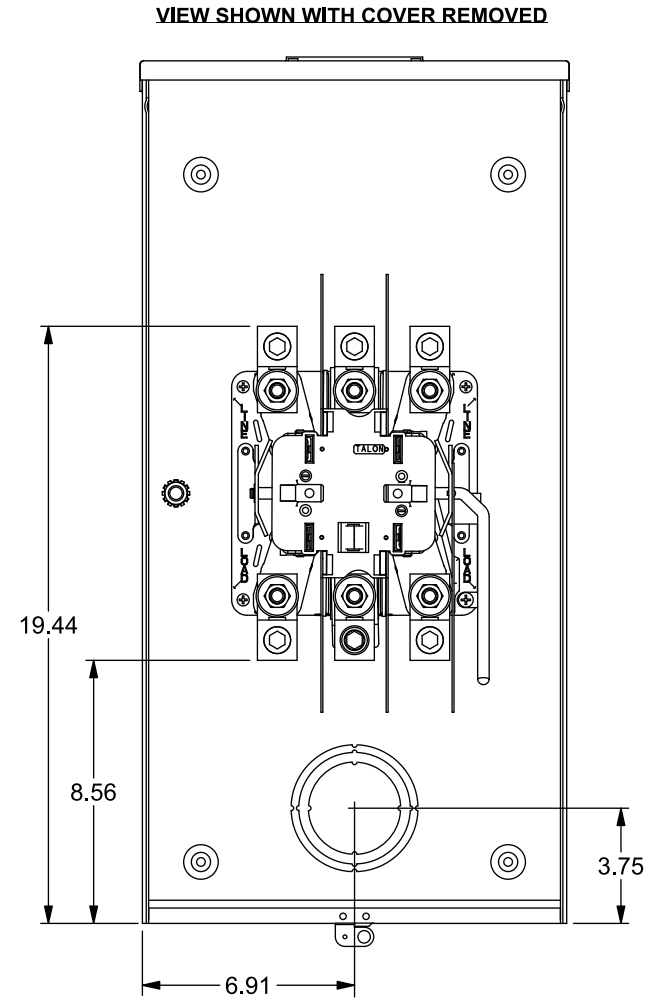

## Features and Ratings

- Ringless Type Meter Socket
- 320A Continuous, 400A Max., 600V AC
- Outdoor Enclosure (Type 3R)
- Painted G90 Steel Enclosure
- 1 or 3 Phase, 3 Wire, Commercial Socket
- 5 Jaw Meter Socket, 5th Jaw at 6 o'Clock Position
- Meter Socket Type HQ-5D
- For Overhead & Underground Service
- HD Type Hub Opening
- Lever Bypass

### Accessories

CONDUIT HUBS (HD Type)	
TRADE SIZE	CATALOG No.
3 INCH	EC56856 or H56856-2
3-1/2 INCH	EC56857 or H56857-2
4 INCH	EC56858 or H56858-2
Hub Cover Plate	EC56933 or H56933S

Meter Opening Cover Plate  
Cat No: H659-0162

### Connectors, Wire Sizes and Torques

CONNECTOR	PART No.	WIRE SIZE	TORQUE
LINE/LOAD	60162	(1) #4-600 kcmil (2) 1/0-250 kcmil	500 IN-LBS.
NEUTRAL	61300	(1) #4-600 kcmil (2) 1/0-250 kcmil	500 IN-LBS.
GROUND	67554	#14 - 2/0 AWG	50 IN-LBS.

Wire bending space for up to (2)250 kcmil or up to (1)300 kcmil.

© 2019 Copyright Siemens Industry, Inc.

Description: <b>320A Cont, 5 Jaw, HQ-5D, 600V AC, Painted Steel Enclosure</b>			
KAM 4/8/19	DO NOT SCALE DRAWING	Dwg No:	<b>47705-81</b>