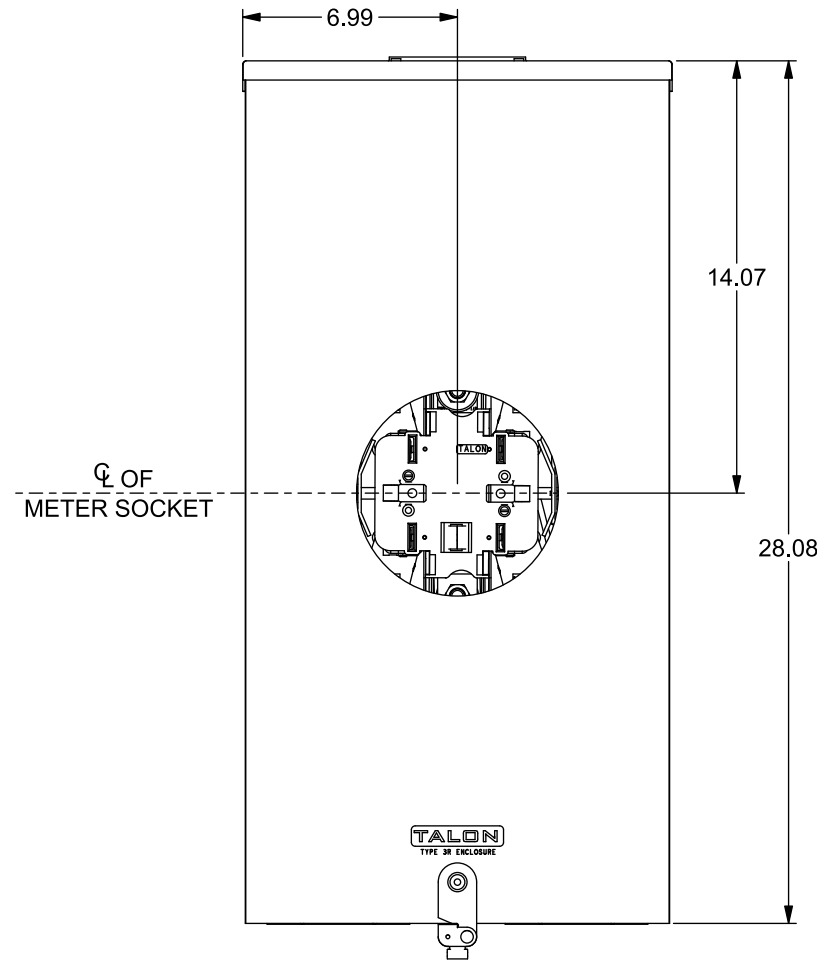

### Accessories

CONDUIT HUBS (HD Type)	
TRADE SIZE	CATALOG No.
3 INCH	EC56856 or H56856-2
3-1/2 INCH	EC56857 or H56857-2
4 INCH	EC56858 or H56858-2
Hub Cover Plate	EC56933 or H56933S

Meter Opening Cover Plate  
Cat No: H659-0162

### Connectors, Wire Sizes and Torques

CONNECTOR	PART No.	WIRE SIZE	TORQUE
LINE/LOAD	60162	(1) #4-600 kcmil (2) 1/0-250 kcmil	500 IN-LBS.
NEUTRAL	61300	(1) #4-600 kcmil (2) 1/0-250 kcmil	500 IN-LBS.
GROUND	67554	#14 - 2/0 AWG	50 IN-LBS.

Wire bending space for up to (2)250 kcmil or up to (1)300 kcmil.

© 2019 Copyright Siemens Industry, Inc.

Description: <b>320A Cont, 5 Jaw, HQ-5D, 600V AC, Painted Steel Enclosure</b>			
KAM 4/8/19	DO NOT SCALE DRAWING	Dwg No:	<b>47705-81</b>