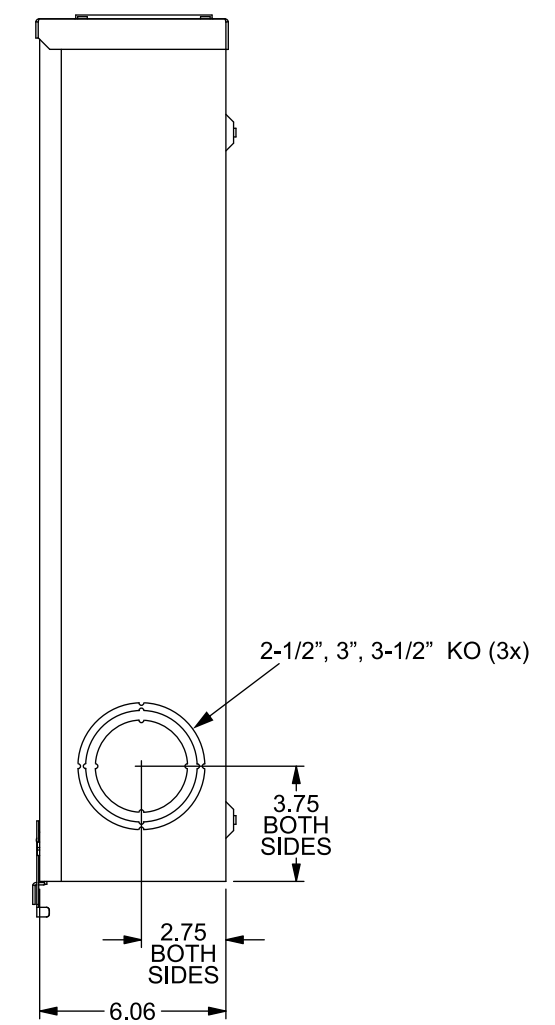

### Accessories

CONDUIT HUBS (HD Type)	
TRADE SIZE	CATALOG No.
3 INCH	EC56856 or H56856-2
3-1/2 INCH	EC56857 or H56857-2
4 INCH	EC56858 or H56858-2
Hub Cover Plate	EC56933 or H56933S

Meter Opening Cover Plate  
Cat No: H659-0162

### Connectors, Wire Sizes and Torques

CONNECTOR	PART No.	WIRE SIZE	TORQUE
LINE/LOAD	60162	(1) #4-600 kcmil (2) 1/0-250 kcmil	500 IN-LBS.
NEUTRAL	61300	(1) #4-600 kcmil (2) 1/0-250 kcmil	500 IN-LBS.
GROUND	67554	#14 - 2/0 AWG	50 IN-LBS.

Wire bending space for up to (2)250 kcmil or up to (1)300 kcmil.

© 2019 Copyright Siemens Industry, Inc.

Description: <b>320A Cont, 5 Jaw, HQ-5D, 600V AC, Painted Steel Enclosure</b>			
KAM 4/8/19	DO NOT SCALE DRAWING	Dwg No:	<b>47705-81</b>