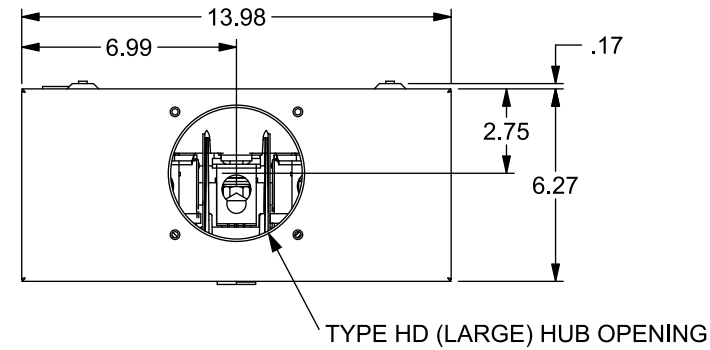

## Features and Ratings

- Ringless Type Meter Socket
- 320A Continuous, 400A Max., 600V AC
- Outdoor Enclosure (Type 3R)
- Painted G90 Steel Enclosure
- 1 or 3 Phase, 3 Wire, Commercial Socket
- 5 Jaw Meter Socket, 5th Jaw at 6 o'Clock Position
- Meter Socket Type HQ-5D
- For Overhead & Underground Service
- HD Type Hub Opening
- Lever Bypass

### Accessories

CONDUIT HUBS (HD Type)	
TRADE SIZE	CATALOG No.
3 INCH	EC56856 or H56856-2
3-1/2 INCH	EC56857 or H56857-2
4 INCH	EC56858 or H56858-2
Hub Cover Plate	EC56933 or H56933S

Meter Opening Cover Plate  
Cat No: H659-0162

### Connectors, Wire Sizes and Torques

CONNECTOR	PART No.	WIRE SIZE	TORQUE
LINE/LOAD	60162	(1) #4-600 kcmil (2) 1/0-250 kcmil	500 IN-LBS.
NEUTRAL	61300	(1) #4-600 kcmil (2) 1/0-250 kcmil	500 IN-LBS.
GROUND	67554	#14 - 2/0 AWG	50 IN-LBS.

Wire bending space for up to (2)250 kcmil or up to (1)300 kcmil.

© 2019 Copyright Siemens Industry, Inc.

Description: <b>320A Cont, 5 Jaw, HQ-5D, 600V AC, Painted Steel Enclosure</b>			
KAM 4/8/19	DO NOT SCALE DRAWING	Dwg No:	<b>47705-81</b>