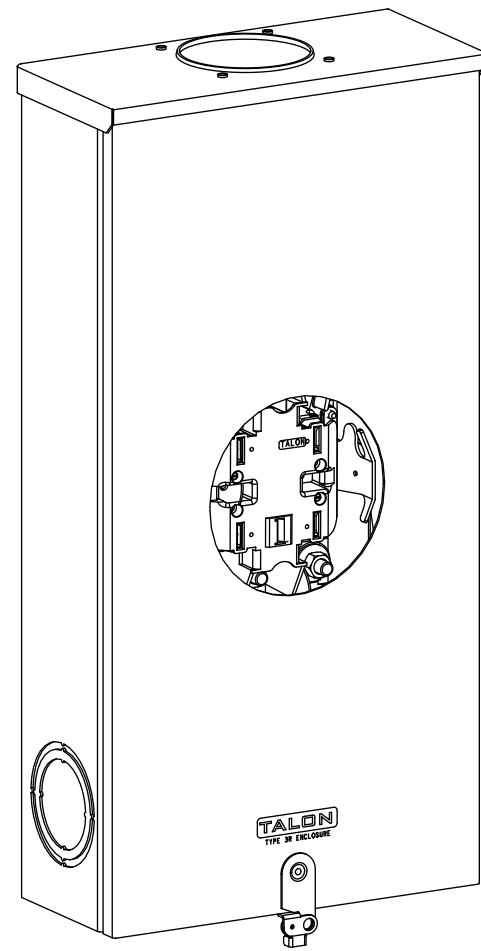

## Features and Ratings

- Ringless Type Meter Socket
- 320A Continuous, 400A Max., 600V AC
- Outdoor Enclosure (Type 3R)
- Painted G90 Steel Enclosure
- 1 or 3 Phase, 3 Wire, Commercial Socket
- 5 Jaw Meter Socket, 5th Jaw at 6 o'Clock Position
- Meter Socket Type HQ-5D
- For Overhead & Underground Service
- HD Type Hub Opening
- Lever Bypass

### Accessories

CONDUIT HUBS (HD Type)	
TRADE SIZE	CATALOG No.
3 INCH	EC56856 or H56856-2
3-1/2 INCH	EC56857 or H56857-2
4 INCH	EC56858 or H56858-2
Hub Cover Plate	EC56933 or H56933S

Meter Opening Cover Plate  
Cat No: H659-0162

### Connectors, Wire Sizes and Torques

CONNECTOR	PART No.	WIRE SIZE	TORQUE
LINE/LOAD	60162	(1) #4-600 kcmil (2) 1/0-250 kcmil	500 IN-LBS.
NEUTRAL	61300	(1) #4-600 kcmil (2) 1/0-250 kcmil	500 IN-LBS.
GROUND	67554	#14 - 2/0 AWG	50 IN-LBS.

Wire bending space for up to (2)250 kcmil or up to (1)300 kcmil.

© 2019 Copyright Siemens Industry, Inc.

Description: <b>320A Cont, 5 Jaw, HQ-5D, 600V AC, Painted Steel Enclosure</b>			
KAM 4/8/19	DO NOT SCALE DRAWING	Dwg No:	<b>47705-81</b>