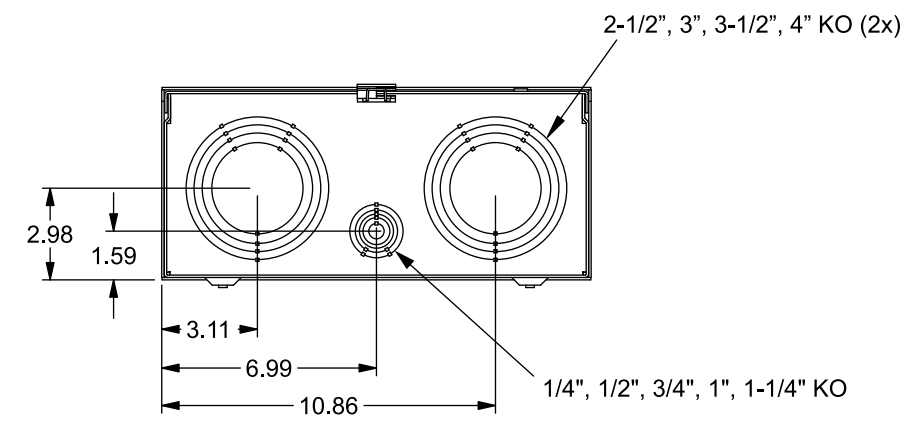

### Accessories

CONDUIT HUBS (HD Type)	
TRADE SIZE	CATALOG No.
3 INCH	EC56856 or H56856-2
3-1/2 INCH	EC56857 or H56857-2
4 INCH	EC56858 or H56858-2
Hub Cover Plate	EC56933 or H56933S

Meter Opening Cover Plate  
Cat No: H659-0162

### Connectors, Wire Sizes and Torques

CONNECTOR	PART No.	WIRE SIZE	TORQUE
LINE/LOAD	60162	(1) #4-600 kcmil (2) 1/0-250 kcmil	500 IN-LBS.
NEUTRAL	61300	(1) #4-600 kcmil (2) 1/0-250 kcmil	500 IN-LBS.
GROUND	67554	#14 - 2/0 AWG	50 IN-LBS.

Wire bending space for up to (2)250 kcmil or up to (1)300 kcmil.

© 2019 Copyright Siemens Industry, Inc.

Description: <b>320A Cont, 5 Jaw, HQ-5D, 600V AC, Painted Steel Enclosure</b>			
KAM 4/8/19	DO NOT SCALE DRAWING	Dwg No:	<b>47705-81</b>