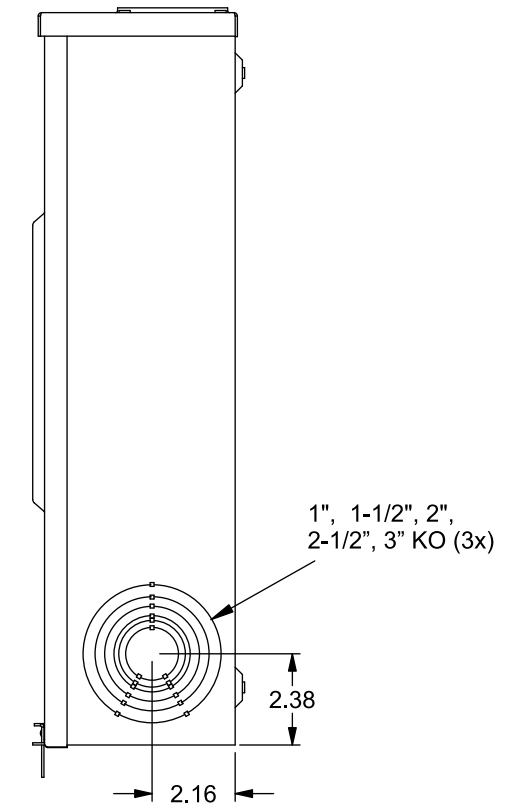

TYPE RX (SMALL) HUB OPENING

**Accessories**

CONDUIT HUBS (RX Type)	
TRADE SIZE	CATALOG No.
1-1/4 INCH	EC38597 or H38597-2
1-1/2 INCH	EC38598 or H38598-2
2 INCH	EC38599 or H38599-2
2-1/2 INCH	EC38600 or H38600-2

Hub Cover Plate EC38595 or H38595-1

Meter Opening Cover Plate  
Cat No: H659-0162

5th Jaw Kit (9 o'clock) Insulated Neutral Kit  
Cat No: H8059864 Cat No: H64685-1, H64690-1

Ground Lug Kit  
Cat No: H55303  
Wire Size #4-14, Torque 50 in-lbs.

**Connectors, Wire Sizes and Torques**

CONNECTOR	WIRE SIZE	TORQUE
LINE, LOAD, NEUTRAL*	#6 - 350 kcmil	275 IN.-LBS.

\* External Hex Drive 1/2"  
\* Internal Hex Drive 5/16"

VIEW SHOWN WITH COVER AND SHIELD REMOVED

© 2019 Copyright Siemens Industry, Inc.

**TALON**  
**Meter Socket**

Description: **200A Cont, 4 Jaw, MQ-4U, 600V AC, Painted Steel Enclosure**

KAM 3/4/19 DO NOT SCALE DRAWING Dwg No: **40604-015**