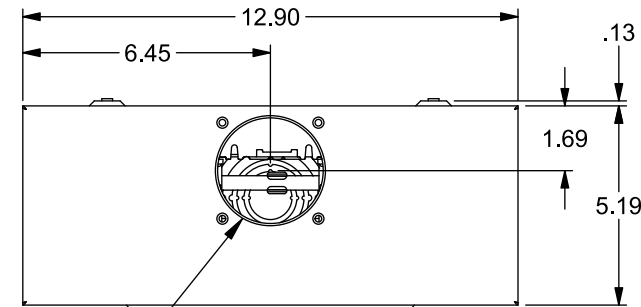

**Catalog Number: 40604-015**

**Features and Ratings**

- Ringless Type Meter Socket
- 200A Continuous, 200A Max., 600V AC
- Outdoor Enclosure (NEMA Type 3R)
- Painted Steel Enclosure
- 1 Phase, 3 Wire
- 4 Jaw Meter Socket
- Meter Socket Type MQ-4U
- For Overhead or Underground Service
- RX Type (Small) Hub Opening
- Non-Clamping Lever Bypass

TYPE RX (SMALL) HUB OPENING

**Accessories**

CONDUIT HUBS (RX Type)	
TRADE SIZE	CATALOG No.
1-1/4 INCH	EC38597 or H38597-2
1-1/2 INCH	EC38598 or H38598-2
2 INCH	EC38599 or H38599-2
2-1/2 INCH	EC38600 or H38600-2

**Connectors, Wire Sizes and Torques**

CONNECTOR	WIRE SIZE	TORQUE
LINE, LOAD, NEUTRAL*	#6 - 350 kcmil	275 IN.-LBS.

\* External Hex Drive 1/2"  
\* Internal Hex Drive 5/16"

VIEW SHOWN WITH COVER AND SHIELD REMOVED

© 2019 Copyright Siemens Industry, Inc.

**TALON**  
**Meter Socket**

Description: **200A Cont, 4 Jaw, MQ-4U, 600V AC, Painted Steel Enclosure**

KAM 3/4/19 DO NOT SCALE DRAWING Dwg No: **40604-015**