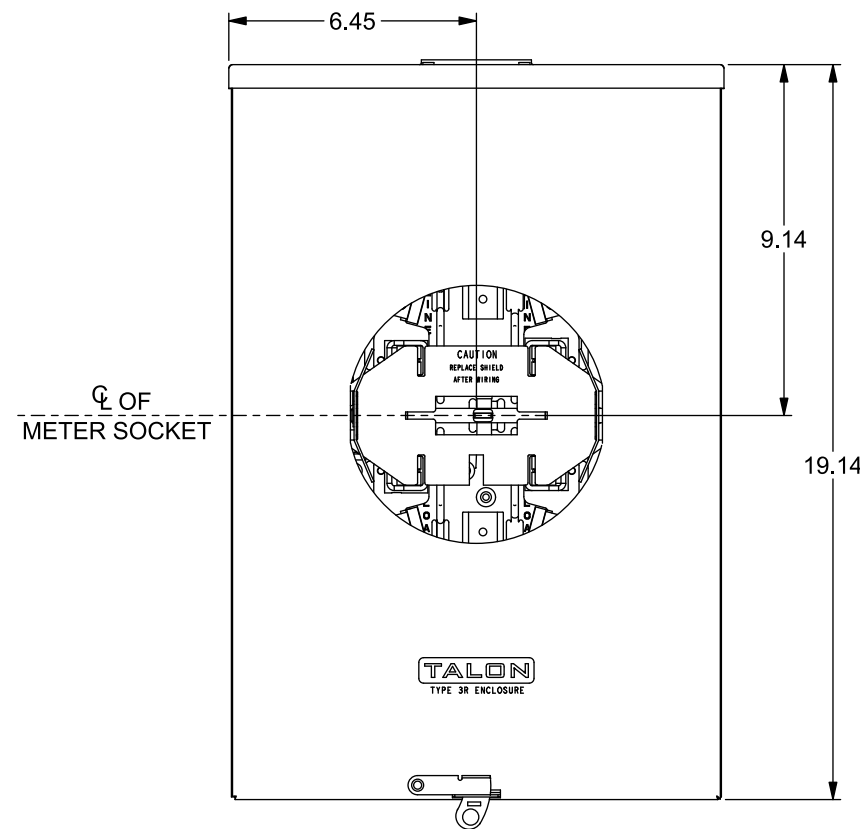

TYPE RX (SMALL) HUB OPENING

**Accessories**

CONDUIT HUBS (RX Type)	
TRADE SIZE	CATALOG No.
1-1/4 INCH	EC38597 or H38597-2
1-1/2 INCH	EC38598 or H38598-2
2 INCH	EC38599 or H38599-2
2-1/2 INCH	EC38600 or H38600-2

Hub Cover Plate EC38595 or H38595-1

Meter Opening Cover Plate  
Cat No: H659-0162

5th Jaw Kit (9 o'clock) Insulated Neutral Kit  
Cat No: H8059864 Cat No: H64685-1, H64690-1

Ground Lug Kit  
Cat No: H55303  
Wire Size #4-14, Torque 50 in-lbs.

**Connectors, Wire Sizes and Torques**

CONNECTOR	WIRE SIZE	TORQUE
LINE, LOAD, NEUTRAL*	#6 - 350 kcmil	275 IN.-LBS.

\* External Hex Drive 1/2"  
\* Internal Hex Drive 5/16"

VIEW SHOWN WITH COVER AND SHIELD REMOVED

© 2019 Copyright Siemens Industry, Inc.

**TALON**  
**Meter Socket**

Description: **200A Cont, 4 Jaw, MQ-4U, 600V AC, Painted Steel Enclosure**

KAM 3/4/19 DO NOT SCALE DRAWING Dwg No: **40604-015**