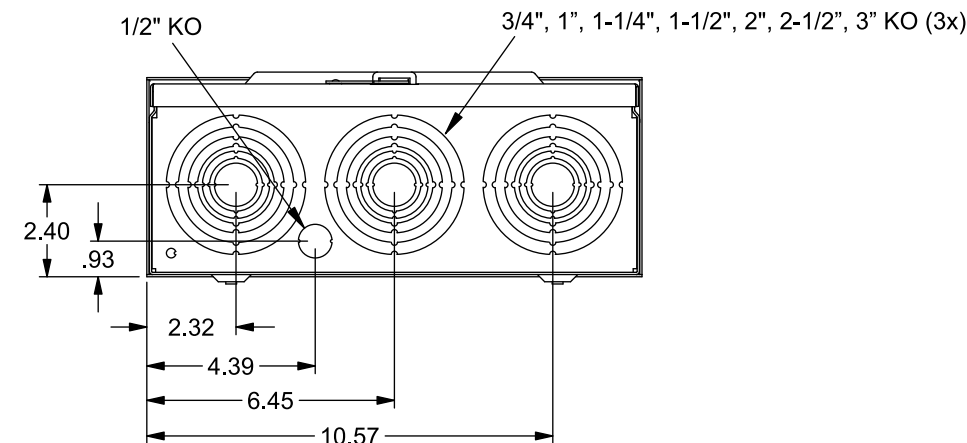

TYPE RX (SMALL) HUB OPENING

**Accessories**

CONDUIT HUBS (RX Type)	
TRADE SIZE	CATALOG No.
1-1/4 INCH	EC38597 or H38597-2
1-1/2 INCH	EC38598 or H38598-2
2 INCH	EC38599 or H38599-2
2-1/2 INCH	EC38600 or H38600-2

Hub Cover Plate EC38595 or H38595-1

Meter Opening Cover Plate  
Cat No: H659-0162

5th Jaw Kit (9 o'clock) Insulated Neutral Kit  
Cat No: H8059864 Cat No: H64685-1, H64690-1

Ground Lug Kit  
Cat No: H55303  
Wire Size #4-14, Torque 50 in-lbs.

**Connectors, Wire Sizes and Torques**

CONNECTOR	WIRE SIZE	TORQUE
LINE, LOAD, NEUTRAL*	#6 - 350 kcmil	275 IN.-LBS.

\* External Hex Drive 1/2"  
\* Internal Hex Drive 5/16"

VIEW SHOWN WITH COVER AND SHIELD REMOVED

© 2019 Copyright Siemens Industry, Inc.

**TALON**  
**Meter Socket**

Description: **200A Cont, 4 Jaw, MQ-4U, 600V AC, Painted Steel Enclosure**

KAM 3/4/19 DO NOT SCALE DRAWING Dwg No: **40604-015**