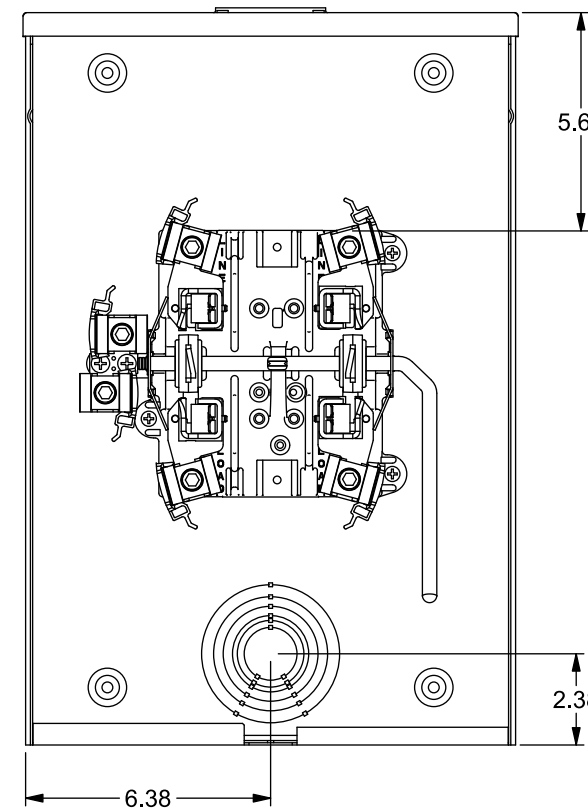

TYPE RX (SMALL) HUB OPENING

**Accessories**

CONDUIT HUBS (RX Type)	
TRADE SIZE	CATALOG No.
1-1/4 INCH	EC38597 or H38597-2
1-1/2 INCH	EC38598 or H38598-2
2 INCH	EC38599 or H38599-2
2-1/2 INCH	EC38600 or H38600-2

Hub Cover Plate EC38595 or H38595-1

Meter Opening Cover Plate  
Cat No: H659-0162

5th Jaw Kit (9 o'clock) Insulated Neutral Kit  
Cat No: H8059864 Cat No: H64685-1, H64690-1

Ground Lug Kit  
Cat No: H55303  
Wire Size #4-14, Torque 50 in-lbs.

**Connectors, Wire Sizes and Torques**

CONNECTOR	WIRE SIZE	TORQUE
LINE, LOAD, NEUTRAL*	#6 - 350 kcmil	275 IN.-LBS.

\* External Hex Drive 1/2"  
\* Internal Hex Drive 5/16"

VIEW SHOWN WITH COVER AND SHIELD REMOVED

© 2019 Copyright Siemens Industry, Inc.

**TALON**  
**Meter Socket**

Description: **200A Cont, 4 Jaw, MQ-4U, 600V AC, Painted Steel Enclosure**

KAM 3/4/19 DO NOT SCALE DRAWING Dwg No: **40604-015**