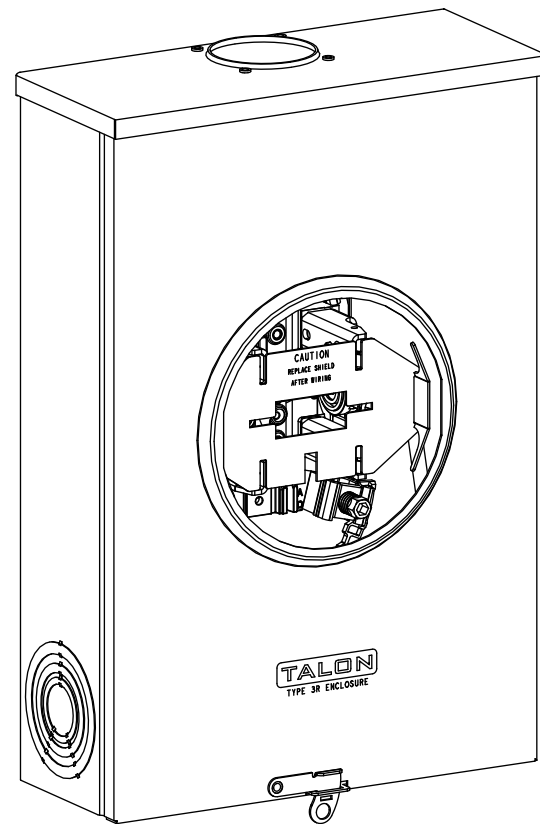

TYPE RX (SMALL) HUB OPENING

**Accessories**

CONDUIT HUBS (RX Type)	
TRADE SIZE	CATALOG No.
1-1/4 INCH	EC38597 or H38597-2
1-1/2 INCH	EC38598 or H38598-2
2 INCH	EC38599 or H38599-2
2-1/2 INCH	EC38600 or H38600-2

Hub Cover Plate EC38595 or H38595-1

Meter Opening Cover Plate  
Cat No: H659-0162

5th Jaw Kit (9 o'clock) Insulated Neutral Kit  
Cat No: H8059864 Cat No: H64685-1, H64690-1

Ground Lug Kit  
Cat No: H55303  
Wire Size #4-14, Torque 50 in-lbs.

**Connectors, Wire Sizes and Torques**

CONNECTOR	WIRE SIZE	TORQUE
LINE, LOAD, NEUTRAL*	#6 - 350 kcmil	275 IN.-LBS.

\* External Hex Drive 1/2"  
\* Internal Hex Drive 5/16"

VIEW SHOWN WITH COVER AND SHIELD REMOVED

© 2019 Copyright Siemens Industry, Inc.

**TALON**  
**Meter Socket**

Description: **200A Cont, 4 Jaw, MQ-4U, 600V AC, Painted Steel Enclosure**

KAM 3/4/19 DO NOT SCALE DRAWING Dwg No: **40604-015**