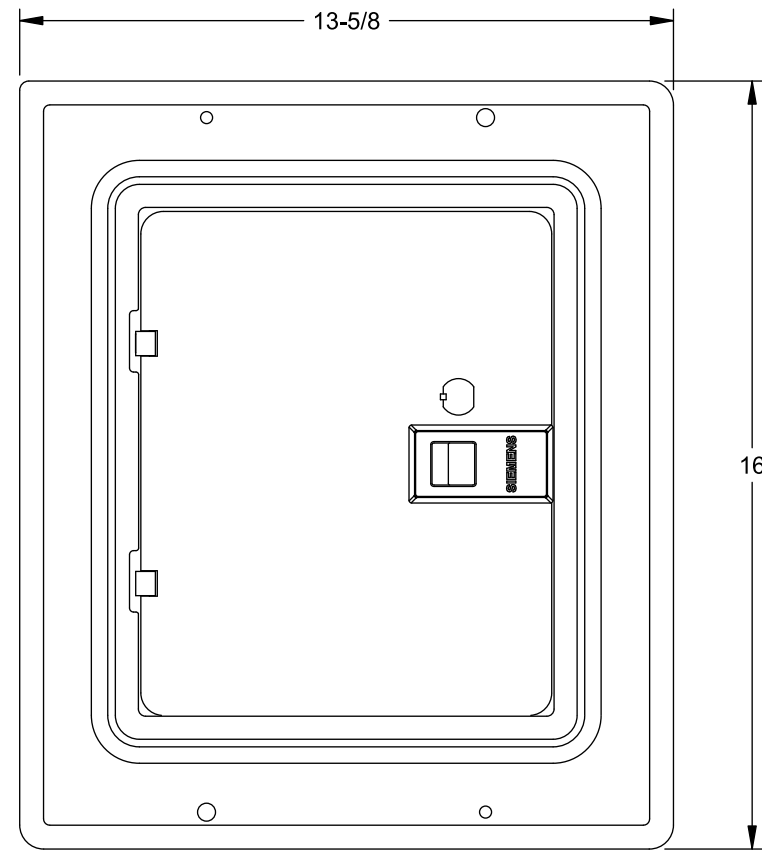

Features and Ratings

- 125 Amps Max., 1 Phase, 3 Wire, 120/240V ~
- 8 - 1" Positions, 16 Circuits Max.
- Type N1 Indoor Enclosure
- Flush Trim
- Aluminum Bus Bars

E0816ML1125F

KNOCKOUT CHART

KO Designation	Conduit Size
A	KO Size = .313" DIA.
B	1/2"
C	1/2", 3/4"
D	1/2", 3/4", 1"
E	3/4", 1", 1-1/4", 1-1/2", 2"

View Shown without Trim/Door

Dimensions and KOs Typical Both Sides

© 2016 Copyright Siemens Industry, Inc.

SIEMENS
Siemens Industry, Inc.

Indoor Load Center

Description: **1 Phase, Flush Trim, 125A, 8 Position, 16 Ckt, Main Lug**