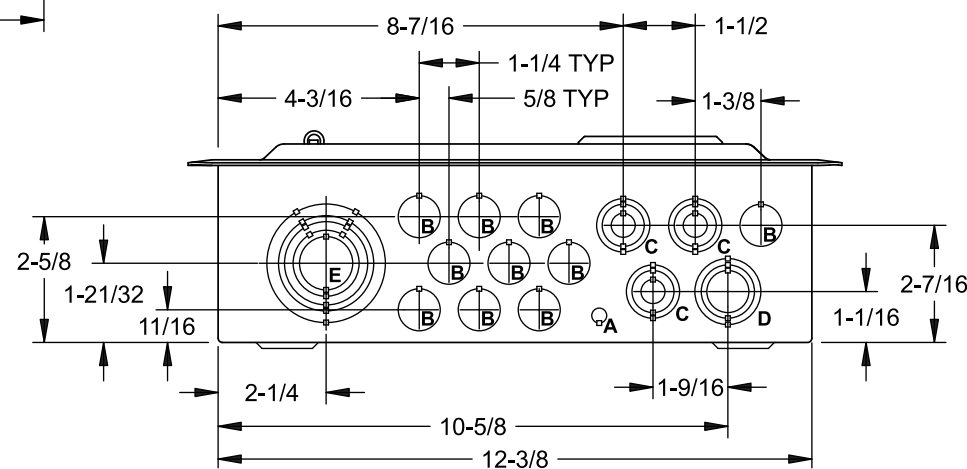

Features and Ratings

- 125 Amps Max., 1 Phase, 3 Wire, 120/240V ~
- 8 - 1" Positions, 16 Circuits Max.
- Type N1 Indoor Enclosure
- Flush Trim
- Aluminum Bus Bars

E0816ML1125F

KNOCKOUT CHART

KO Designation	Conduit Size
A	KO Size = .313" DIA.
B	1/2"
C	1/2", 3/4"
D	1/2", 3/4", 1"
E	3/4", 1", 1-1/4", 1-1/2", 2"

View Shown without Trim/Door

Dimensions and KOs Typical Both Sides

© 2016 Copyright Siemens Industry, Inc.

SIEMENS
Siemens Industry, Inc.

Indoor Load Center

Description: **1 Phase, Flush Trim, 125A, 8 Position, 16 Ckt, Main Lug**