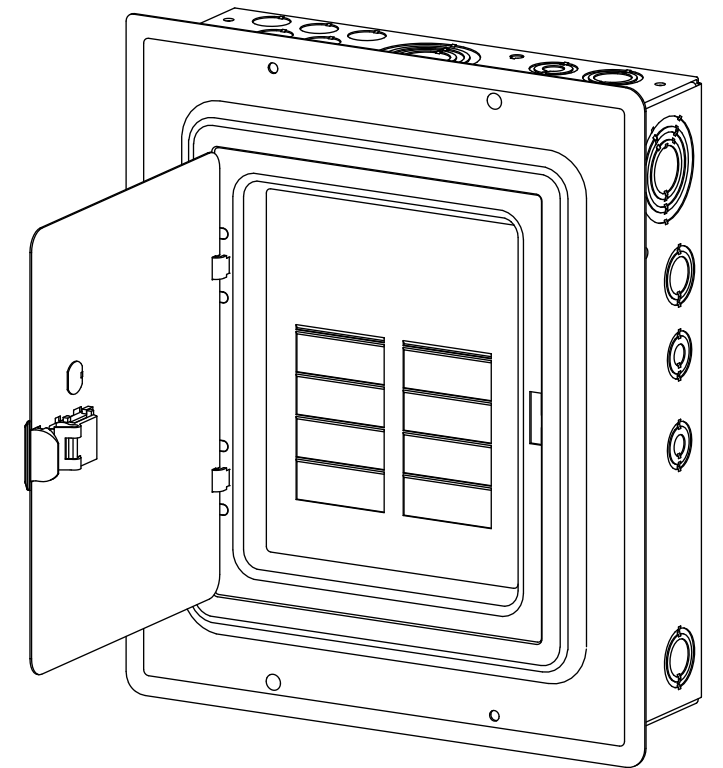

Features and Ratings

- 125 Amps Max., 1 Phase, 3 Wire, 120/240V ~
- 8 - 1" Positions, 16 Circuits Max.
- Type N1 Indoor Enclosure
- Flush Trim
- Aluminum Bus Bars

E0816ML1125F

KNOCKOUT CHART

KO Designation	Conduit Size
A	KO Size = .313" DIA.
B	1/2"
C	1/2", 3/4"
D	1/2", 3/4", 1"
E	3/4", 1", 1-1/4", 1-1/2", 2"

View Shown without Trim/Door

Dimensions and KOs Typical Both Sides

© 2016 Copyright Siemens Industry, Inc.

SIEMENS
Siemens Industry, Inc.

Indoor Load Center

Description: **1 Phase, Flush Trim, 125A, 8 Position, 16 Ckt, Main Lug**