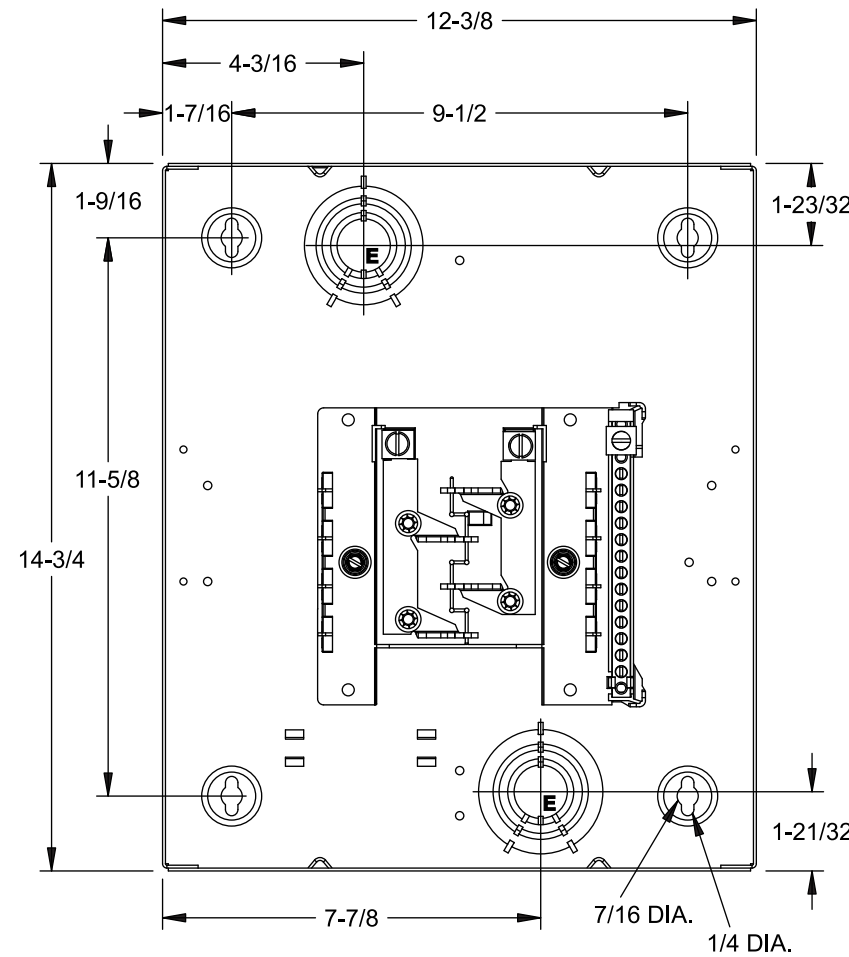

Features and Ratings

- 125 Amps Max., 1 Phase, 3 Wire, 120/240V ~
- 8 - 1" Positions, 16 Circuits Max.
- Type N1 Indoor Enclosure
- Flush Trim
- Aluminum Bus Bars

E0816ML1125F

KNOCKOUT CHART

KO Designation	Conduit Size
A	KO Size = .313" DIA.
B	1/2"
C	1/2", 3/4"
D	1/2", 3/4", 1"
E	3/4", 1", 1-1/4", 1-1/2", 2"

View Shown without Trim/Door

Dimensions and KOs Typical Both Sides

© 2016 Copyright Siemens Industry, Inc.

SIEMENS
Siemens Industry, Inc.

Indoor Load Center

Description: **1 Phase, Flush Trim, 125A, 8 Position, 16 Ckt, Main Lug**

KAM 2/12/16 DO NOT SCALE DRAWING Dwg No: **E0816ML1125F**