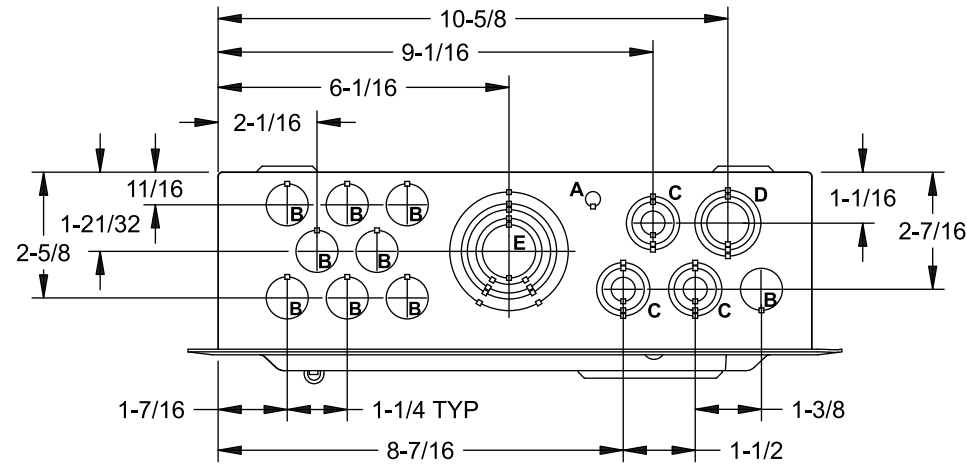

Features and Ratings

- 125 Amps Max., 1 Phase, 3 Wire, 120/240V ~
- 8 - 1" Positions, 16 Circuits Max.
- Type N1 Indoor Enclosure
- Flush Trim
- Aluminum Bus Bars

E0816ML1125F

KNOCKOUT CHART

KO Designation	Conduit Size
A	KO Size = .313" DIA.
B	1/2"
C	1/2", 3/4"
D	1/2", 3/4", 1"
E	3/4", 1", 1-1/4", 1-1/2", 2"

View Shown without Trim/Door

Dimensions and KOs Typical Both Sides

© 2016 Copyright Siemens Industry, Inc.

SIEMENS
Siemens Industry, Inc.

Indoor Load Center

Description: **1 Phase, Flush Trim, 125A, 8 Position, 16 Ckt, Main Lug**