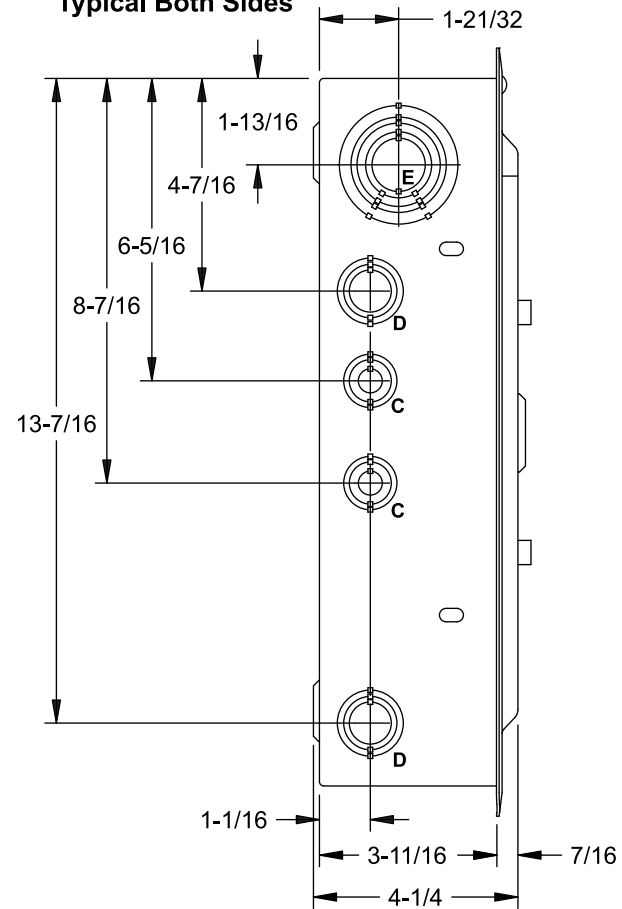

Features and Ratings

- 125 Amps Max., 1 Phase, 3 Wire, 120/240V ~
- 8 - 1" Positions, 16 Circuits Max.
- Type N1 Indoor Enclosure
- Flush Trim
- Aluminum Bus Bars

E0816ML1125F

KNOCKOUT CHART

KO Designation	Conduit Size
A	KO Size = .313" DIA.
B	1/2"
C	1/2", 3/4"
D	1/2", 3/4", 1"
E	3/4", 1", 1-1/4", 1-1/2", 2"

View Shown without Trim/Door

Dimensions and KOs Typical Both Sides

© 2016 Copyright Siemens Industry, Inc.

SIEMENS
Siemens Industry, Inc.

Indoor Load Center

Description: **1 Phase, Flush Trim, 125A, 8 Position, 16 Ckt, Main Lug**

KAM 2/12/16 DO NOT SCALE DRAWING Dwg No: **E0816ML1125F**