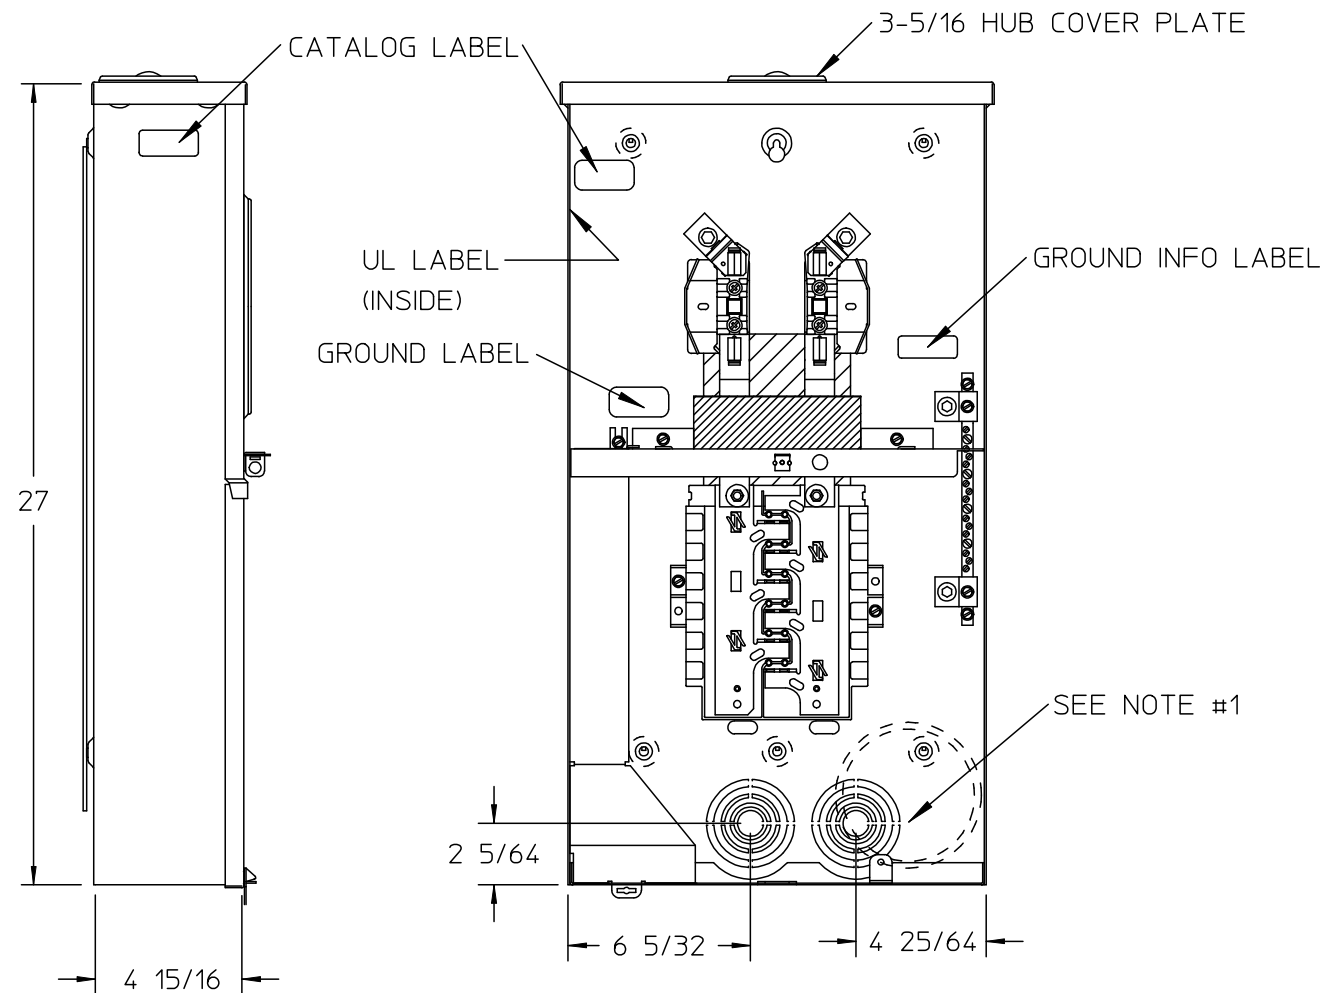

Accessories

CONDUIT HUBS (RX Type)

TRADE SIZE	CATALOG No.
1-1/4 INCH	EC38597
1-1/2 INCH	EC38598
2 INCH	EC38599
2-1/2 INCH	EC38600

CONDUIT HUBS (HC Type)

TRADE SIZE	CATALOG No.
2 INCH	ECHC200
2-1/2 INCH	ECHC250
3 INCH	ECHC300

Cat No: ECQML12

Meter Socket Jumper

Cat No: ECJS

Equipment Grounding Bar

Cat No: ECGB20

Connectors, Wire Sizes and Torques

CONNECTOR	WIRE SIZE	TORQUE
A, B, AND N	#4 AWG - 250 kcmil	250 IN.-LBS.
NEUTRAL BAR		
SMALL TERMINALS:	14 - 10 AWG	20 IN.-LBS.
	8 AWG	25 IN.-LBS.
	6 AWG	35 IN.-LBS.
LARGE TERMINALS:	14 - 10 AWG	35 IN.-LBS.
	8 AWG	40 IN.-LBS.
	6 AWG	45 IN.-LBS.
	4 - 1/0 AWG	45 IN.-LBS.