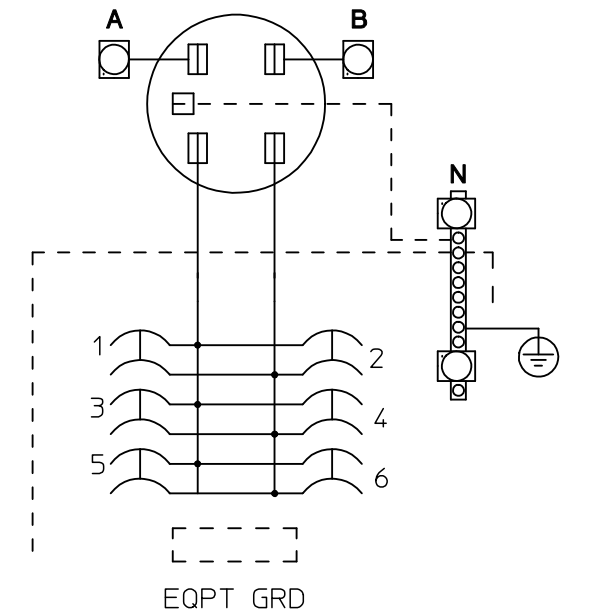

Cat No: ECQML12

Meter Socket Jumper

Cat No: ECJS

Equipment Grounding Bar

Cat No: ECGB20

Connectors, Wire Sizes and Torques

CONNECTOR	WIRE SIZE	TORQUE
A, B, AND N	#4 AWG - 250 kcmil	250 IN.-LBS.
NEUTRAL BAR		
SMALL TERMINALS:	14 - 10 AWG	20 IN.-LBS.
	8 AWG	25 IN.-LBS.
	6 AWG	35 IN.-LBS.
LARGE TERMINALS:	14 - 10 AWG	35 IN.-LBS.
	8 AWG	40 IN.-LBS.
	6 AWG	45 IN.-LBS.
	4 - 1/0 AWG	45 IN.-LBS.

METER COVER AND DEADFRONT REMOVED

NOTES:

- 1) PLACE ITEMS IN APPROX. LOCATION SHOWN

SKT/BKR BOTTOM VIEW

© 2015 Copyright Siemens Industry, Inc.

SIEMENS
Siemens Industry, Inc.

RAINPROOF COMBINATION METERING

Description: