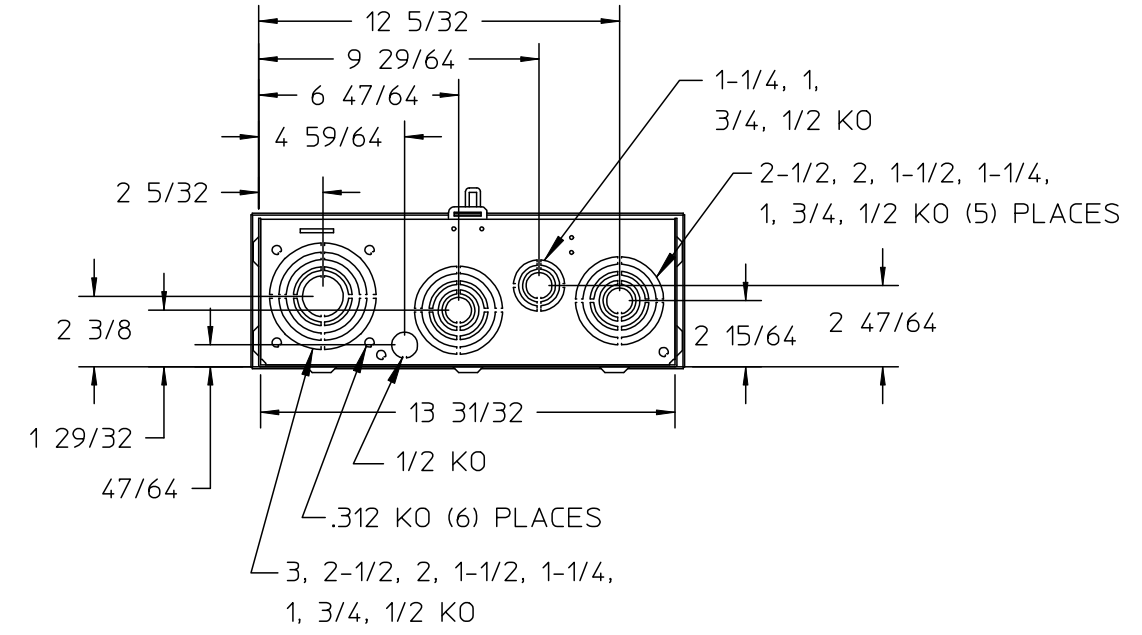

SKT/BKR BOTTOM VIEW

© 2015 Copyright Siemens Industry, Inc.

SIEMENS
Siemens Industry, Inc.

RAINPROOF COMBINATION METERING

Description:

SKT/BKR 200A 1P HCP