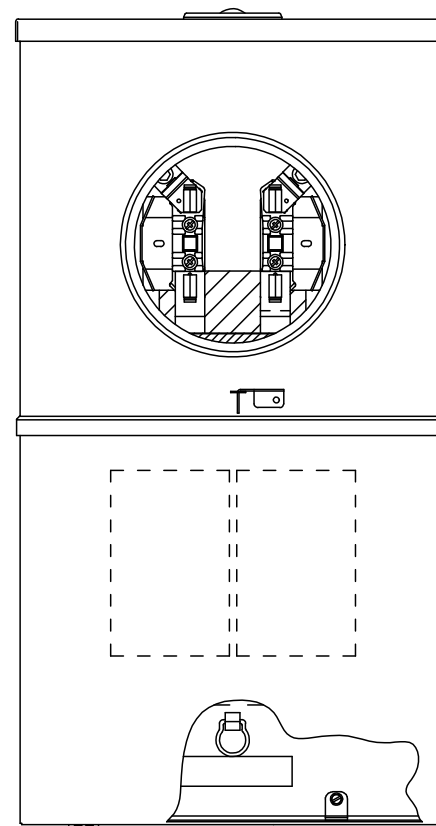

NOTES:

1) PLACE ITEMS IN APPROX. LOCATION SHOWN