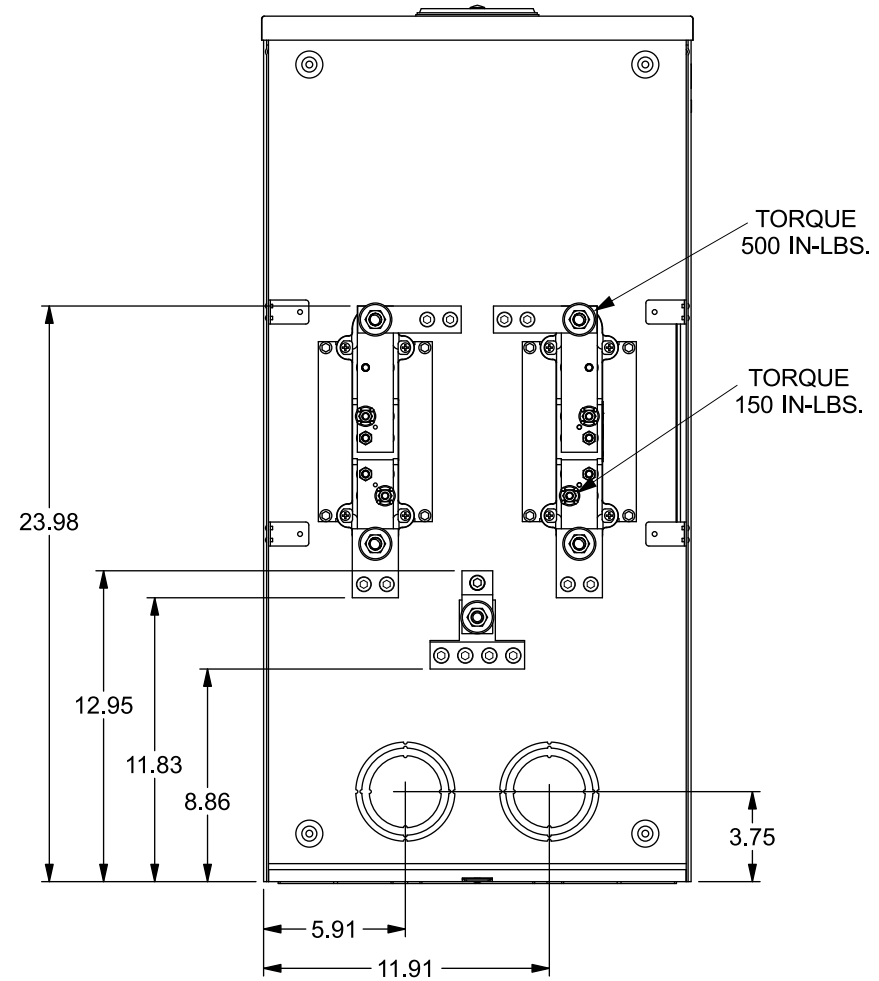

Catalog Number: 9810-8530

Features and Ratings

- Ringless Type Meter Socket
- 400A CU / 395 AL Continuous, 300V AC
- Outdoor Enclosure (NEMA Type 3R)
- Painted G90 Steel Enclosure
- 1 Phase, 3-Wire
- Meter Socket Type K-4UT
- For Overhead & Underground Service
- HD Type Hub Opening, Cover Plate Installed

TYPE HD (LARGE) HUB OPENING
COVER PLATE INSTALLED

VIEW SHOWN WITH COVERS REMOVED

Accessories

| CONDUIT HUBS (HD Type) | |
|------------------------|---------------------|
| TRADE SIZE | CATALOG No. |
| 3 INCH | EC56856 or H56856-2 |
| 3-1/2 INCH | EC56857 or H56857-2 |
| 4 INCH | EC56858 or H56858-2 |
| Hub Cover Plate | EC56933 or H56933S |

K4 Lexan Shield Cat No: 5007400-K
K4 Manual Bypass Cat No: H56495

Blank Sliding Cover
Steel - Cat. No: HA-300529-3
Aluminum - Cat. No: HA-300529-4

Connectors, Wire Sizes and Torques

| CONNECTOR | PART No. | WIRE SIZE | TORQUE |
|-----------|----------|--------------------|-------------|
| LINE | 56427 | (2) #6 - 350 kcmil | 275 IN-LBS. |
| LOAD | 56425 | (2) #6 - 350 kcmil | 275 IN-LBS. |
| NEUTRAL | 56426 | (4) #6 - 350 kcmil | 275 IN-LBS. |
| GROUND | 56734 | #6 - 250 kcmil | 275 IN-LBS. |

© 2019 Copyright Siemens Industry, Inc.

TALON

Meter Socket

Description: **400A Cont, 4 Terminal, K-4UT, 300V AC, Painted Steel Enclosure**

KAM 1/4/19 DO NOT SCALE DRAWING Dwg No: **9810-8530**