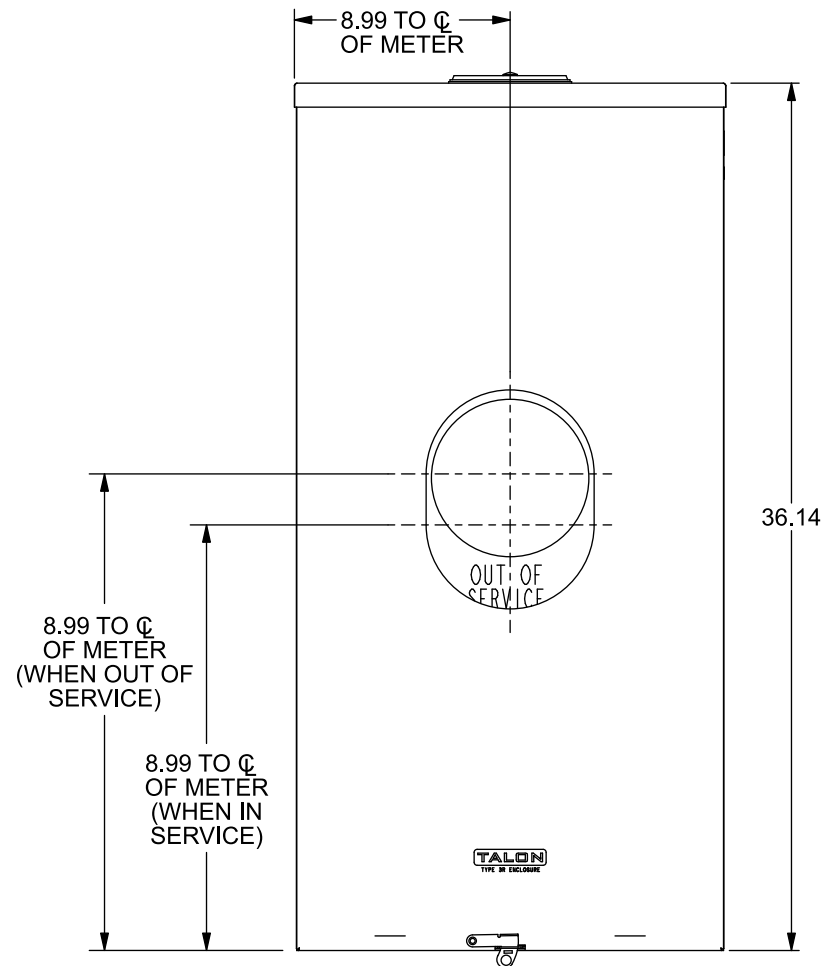

Catalog Number: 9810-8530

Features and Ratings

- Ringless Type Meter Socket
- 400A CU / 395 AL Continuous, 300V AC
- Outdoor Enclosure (NEMA Type 3R)
- Painted G90 Steel Enclosure
- 1 Phase, 3-Wire
- Meter Socket Type K-4UT
- For Overhead & Underground Service
- HD Type Hub Opening, Cover Plate Installed

TYPE HD (LARGE) HUB OPENING
COVER PLATE INSTALLED

VIEW SHOWN WITH COVERS REMOVED

Accessories

| CONDUIT HUBS (HD Type) | |
|------------------------|---------------------|
| TRADE SIZE | CATALOG No. |
| 3 INCH | EC56856 or H56856-2 |
| 3-1/2 INCH | EC56857 or H56857-2 |
| 4 INCH | EC56858 or H56858-2 |
| Hub Cover Plate | EC56933 or H56933S |

K4 Lexan Shield Cat No: 5007400-K
K4 Manual Bypass Cat No: H56495

Blank Sliding Cover
Steel - Cat. No: HA-300529-3
Aluminum - Cat. No: HA-300529-4

Connectors, Wire Sizes and Torques

| CONNECTOR | PART No. | WIRE SIZE | TORQUE |
|-----------|----------|--------------------|-------------|
| LINE | 56427 | (2) #6 - 350 kcmil | 275 IN-LBS. |
| LOAD | 56425 | (2) #6 - 350 kcmil | 275 IN-LBS. |
| NEUTRAL | 56426 | (4) #6 - 350 kcmil | 275 IN-LBS. |
| GROUND | 56734 | #6 - 250 kcmil | 275 IN-LBS. |

© 2019 Copyright Siemens Industry, Inc.

TALON

Meter Socket

Description: **400A Cont, 4 Terminal, K-4UT, 300V AC, Painted Steel Enclosure**

KAM 1/4/19 DO NOT SCALE DRAWING Dwg No: **9810-8530**