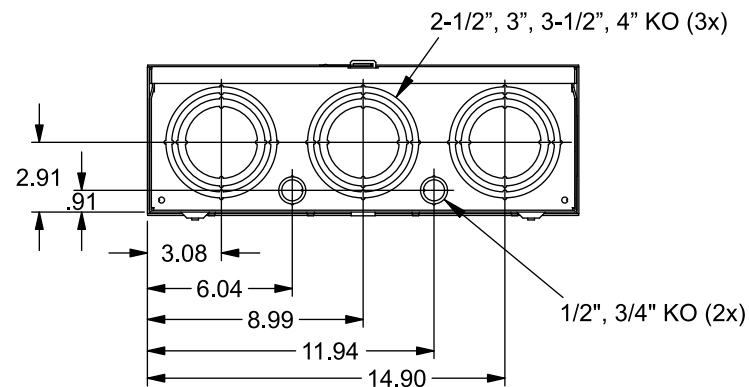

Catalog Number: 9810-8530

Features and Ratings

- Ringless Type Meter Socket
- 400A CU / 395 AL Continuous, 300V AC
- Outdoor Enclosure (NEMA Type 3R)
- Painted G90 Steel Enclosure
- 1 Phase, 3-Wire
- Meter Socket Type K-4UT
- For Overhead & Underground Service
- HD Type Hub Opening, Cover Plate Installed

TYPE HD (LARGE) HUB OPENING
COVER PLATE INSTALLED

VIEW SHOWN WITH COVERS REMOVED

Accessories

| CONDUIT HUBS (HD Type) | |
|------------------------|---------------------|
| TRADE SIZE | CATALOG No. |
| 3 INCH | EC56856 or H56856-2 |
| 3-1/2 INCH | EC56857 or H56857-2 |
| 4 INCH | EC56858 or H56858-2 |
| Hub Cover Plate | EC56933 or H56933S |

K4 Lexan Shield Cat No: 5007400-K
K4 Manual Bypass Cat No: H56495

Blank Sliding Cover
Steel - Cat. No: HA-300529-3
Aluminum - Cat. No: HA-300529-4

Connectors, Wire Sizes and Torques

| CONNECTOR | PART No. | WIRE SIZE | TORQUE |
|-----------|----------|--------------------|-------------|
| LINE | 56427 | (2) #6 - 350 kcmil | 275 IN-LBS. |
| LOAD | 56425 | (2) #6 - 350 kcmil | 275 IN-LBS. |
| NEUTRAL | 56426 | (4) #6 - 350 kcmil | 275 IN-LBS. |
| GROUND | 56734 | #6 - 250 kcmil | 275 IN-LBS. |

© 2019 Copyright Siemens Industry, Inc.

TALON

Meter Socket

Description: **400A Cont, 4 Terminal, K-4UT, 300V AC, Painted Steel Enclosure**

KAM 1/4/19 DO NOT SCALE DRAWING Dwg No: **9810-8530**