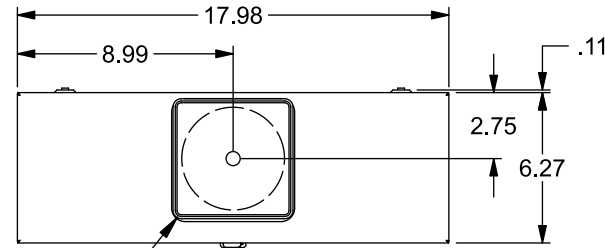

Catalog Number: 9810-8530

Features and Ratings

- Ringless Type Meter Socket
- 400A CU / 395 AL Continuous, 300V AC
- Outdoor Enclosure (NEMA Type 3R)
- Painted G90 Steel Enclosure
- 1 Phase, 3-Wire
- Meter Socket Type K-4UT
- For Overhead & Underground Service
- HD Type Hub Opening, Cover Plate Installed

TYPE HD (LARGE) HUB OPENING
COVER PLATE INSTALLED

VIEW SHOWN WITH COVERS REMOVED

Accessories

| CONDUIT HUBS (HD Type) | |
|------------------------|---------------------|
| TRADE SIZE | CATALOG No. |
| 3 INCH | EC56856 or H56856-2 |
| 3-1/2 INCH | EC56857 or H56857-2 |
| 4 INCH | EC56858 or H56858-2 |
| Hub Cover Plate | EC56933 or H56933S |

K4 Lexan Shield Cat No: 5007400-K
K4 Manual Bypass Cat No: H56495

Blank Sliding Cover
Steel - Cat. No: HA-300529-3
Aluminum - Cat. No: HA-300529-4

Connectors, Wire Sizes and Torques

| CONNECTOR | PART No. | WIRE SIZE | TORQUE |
|-----------|----------|--------------------|-------------|
| LINE | 56427 | (2) #6 - 350 kcmil | 275 IN-LBS. |
| LOAD | 56425 | (2) #6 - 350 kcmil | 275 IN-LBS. |
| NEUTRAL | 56426 | (4) #6 - 350 kcmil | 275 IN-LBS. |
| GROUND | 56734 | #6 - 250 kcmil | 275 IN-LBS. |

© 2019 Copyright Siemens Industry, Inc.

TALON

Meter Socket

Description: **400A Cont, 4 Terminal, K-4UT, 300V AC, Painted Steel Enclosure**

KAM 1/4/19 DO NOT SCALE DRAWING Dwg No: **9810-8530**