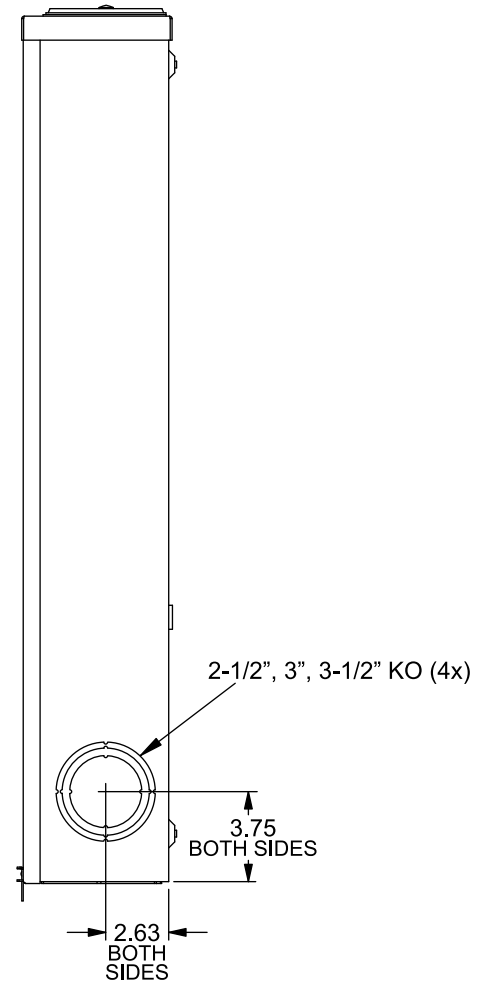

Catalog Number: 9810-8530

Features and Ratings

- Ringless Type Meter Socket
- 400A CU / 395 AL Continuous, 300V AC
- Outdoor Enclosure (NEMA Type 3R)
- Painted G90 Steel Enclosure
- 1 Phase, 3-Wire
- Meter Socket Type K-4UT
- For Overhead & Underground Service
- HD Type Hub Opening, Cover Plate Installed

TYPE HD (LARGE) HUB OPENING
COVER PLATE INSTALLED

VIEW SHOWN WITH COVERS REMOVED

Accessories

| CONDUIT HUBS (HD Type) | |
|------------------------|---------------------|
| TRADE SIZE | CATALOG No. |
| 3 INCH | EC56856 or H56856-2 |
| 3-1/2 INCH | EC56857 or H56857-2 |
| 4 INCH | EC56858 or H56858-2 |
| Hub Cover Plate | EC56933 or H56933S |

K4 Lexan Shield Cat No: 5007400-K
K4 Manual Bypass Cat No: H56495

Blank Sliding Cover
Steel - Cat. No: HA-300529-3
Aluminum - Cat. No: HA-300529-4

Connectors, Wire Sizes and Torques

| CONNECTOR | PART No. | WIRE SIZE | TORQUE |
|-----------|----------|--------------------|-------------|
| LINE | 56427 | (2) #6 - 350 kcmil | 275 IN-LBS. |
| LOAD | 56425 | (2) #6 - 350 kcmil | 275 IN-LBS. |
| NEUTRAL | 56426 | (4) #6 - 350 kcmil | 275 IN-LBS. |
| GROUND | 56734 | #6 - 250 kcmil | 275 IN-LBS. |

© 2019 Copyright Siemens Industry, Inc.

TALON

Meter Socket

Description: **400A Cont, 4 Terminal, K-4UT, 300V AC, Painted Steel Enclosure**

KAM 1/4/19 DO NOT SCALE DRAWING Dwg No: **9810-8530**