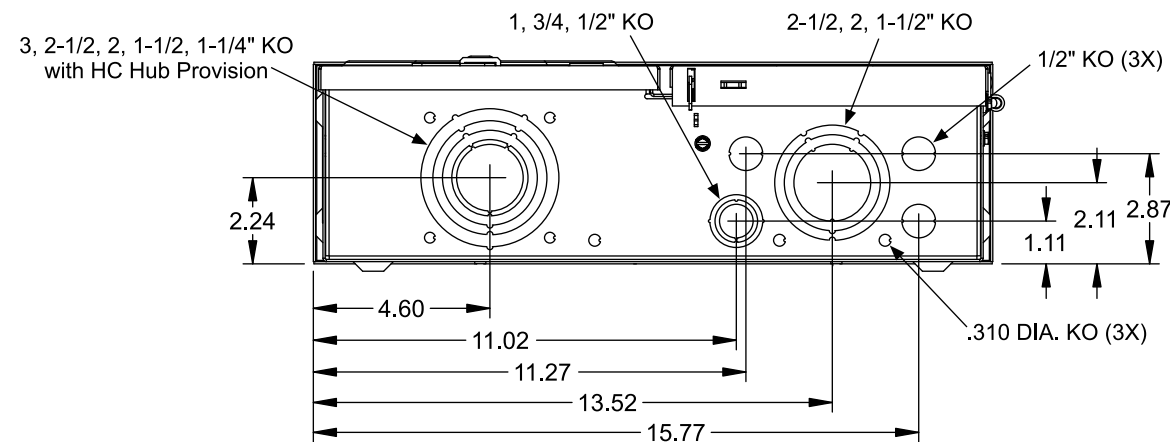

Catalog Number: MM0406L1200RH

Features and Ratings

- Outdoor Enclosure (NEMA Type 3R)
- 4 Jaw Meter Socket, Ringless Type Meter Cover
- Meter Socket Rating: 200A Continuous
- 200A Max., 1 Phase, 3 Wire, 120/240V~
- (4) 1" Spaces, (6) Circuits Max.
- 22,000 AIC Max. Rated (See Wiring Diagram for Details)
- Uses RX Type Hubs (Top), HC Type Hubs (Bottom)
- Overhead or Underground Service Entrance
- 7/8" Barrel Lock KO and Bracket Included

RX Type Hub Opening with Cover Plate Installed (2X)

View Shown Without Door, Cover

View Shown Without Door, Cover, Deadfront

Accessories, Torques & Wire Sizes

Trade size (in)	Catalog number
<i>RX Type Hub (top endwall)</i>	
1 1/4"	EC38597
1 1/2"	EC38598
2"	EC38599
2 1/2"	EC38600
RX Cover Plate	EC38595
<i>HC Type Hub (bottom endwall)</i>	
2"	ECHC200
2 1/2"	ECHC250
3"	ECHC300

Accessories:	Cat. No.
Filler Plate	ECQF3

Schematic

Terminal	Wire Size	Torque
A, B	250kcmil - #6	275 lb-in
N1	#2 - #3	50 lb-in
	#4 - #6	45 lb-in
	#8	40 lb-in
	#10 - #14	35 lb-in
N2	250kcmil - #6	275 lb-in
N3	250kcmil - #4	275 lb-in
Neutral Bar	1/0 - #14	120 lb-in
	#10 - #14 CU/ #10 - #12 AL	20 lb-in
	#8	25 lb-in
	#6 - #4	35 lb-in
Branch Breaker	See Markings on Breaker	

© 2018 Copyright Siemens Industry, Inc.

SIEMENS
Siemens Industry, Inc.

Meter Load Center Combination

Description: **200A Max, 4 Sp/6 Ckt,
7/8 Barrel Lock Provision, OH/UG, Ringless**

KAM 12/12/18 Fam D DO NOT SCALE DRAWING Dwg. No. **MM0406L1200RH**