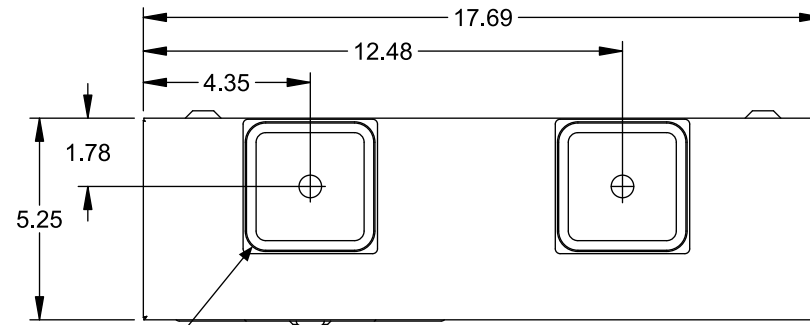

Catalog Number: MM0406L1200RH

Features and Ratings

- Outdoor Enclosure (NEMA Type 3R)
- 4 Jaw Meter Socket, Ringless Type Meter Cover
- Meter Socket Rating: 200A Continuous
- 200A Max., 1 Phase, 3 Wire, 120/240V~
- (4) 1" Spaces, (6) Circuits Max.
- 22,000 AIC Max. Rated (See Wiring Diagram for Details)
- Uses RX Type Hubs (Top), HC Type Hubs (Bottom)
- Overhead or Underground Service Entrance
- 7/8" Barrel Lock KO and Bracket Included

RX Type Hub Opening with Cover Plate Installed (2X)

View Shown Without Door, Cover

View Shown Without Door, Cover, Deadfront

Accessories, Torques & Wire Sizes

Trade size (in)	Catalog number
<i>RX Type Hub (top endwall)</i>	
1 1/4"	EC38597
1 1/2"	EC38598
2"	EC38599
2 1/2"	EC38600
RX Cover Plate	EC38595
<i>HC Type Hub (bottom endwall)</i>	
2"	ECHC200
2 1/2"	ECHC250
3"	ECHC300

Accessories:	Cat. No.
Filler Plate	ECQF3

Schematic

Terminal	Wire Size	Torque
A, B	250kcmil - #6	275 lb-in
N1	#2 - #3	50 lb-in
	#4 - #6	45 lb-in
	#8	40 lb-in
	#10 - #14	35 lb-in
N2	250kcmil - #6	275 lb-in
N3	250kcmil - #4	275 lb-in
Neutral Bar	1/0 - #14	120 lb-in
	#10 - #14 CU/ #10 - #12 AL	20 lb-in
	#8	25 lb-in
	#6 - #4	35 lb-in
Branch Breaker	See Markings on Breaker	

© 2018 Copyright Siemens Industry, Inc.

SIEMENS
Siemens Industry, Inc.

Meter Load Center Combination

Description: **200A Max, 4 Sp/6 Ckt,
7/8 Barrel Lock Provision, OH/UG, Ringless**

KAM 12/12/18 Fam D DO NOT SCALE DRAWING Dwg. No. **MM0406L1200RH**