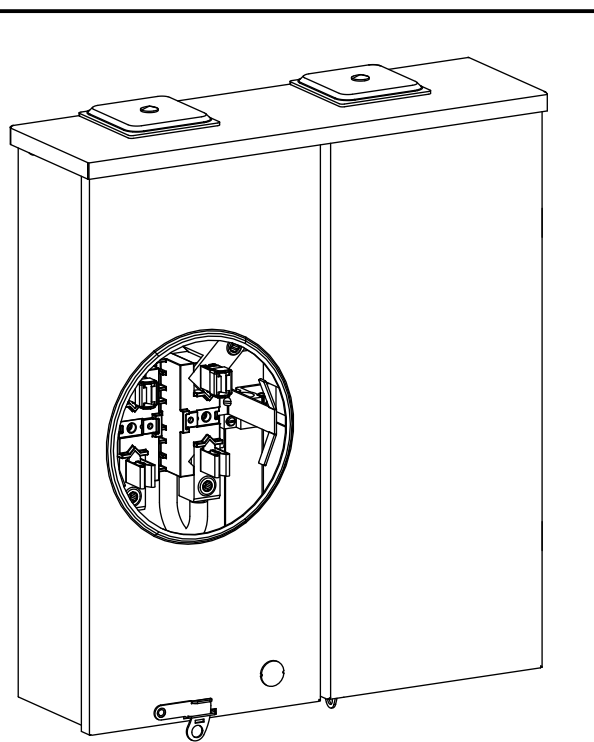

Catalog Number: MM0406L1200RH

Features and Ratings

- Outdoor Enclosure (NEMA Type 3R)
- 4 Jaw Meter Socket, Ringless Type Meter Cover
- Meter Socket Rating: 200A Continuous
- 200A Max., 1 Phase, 3 Wire, 120/240V~
- (4) 1" Spaces, (6) Circuits Max.
- 22,000 AIC Max. Rated (See Wiring Diagram for Details)
- Uses RX Type Hubs (Top), HC Type Hubs (Bottom)
- Overhead or Underground Service Entrance
- 7/8" Barrel Lock KO and Bracket Included

RX Type Hub Opening with Cover Plate Installed (2X)

View Shown Without Door, Cover

View Shown Without Door, Cover, Deadfront

Accessories, Torques & Wire Sizes

Trade size (in)	Catalog number
<i>RX Type Hub (top endwall)</i>	
1 1/4"	EC38597
1 1/2"	EC38598
2"	EC38599
2 1/2"	EC38600
RX Cover Plate	EC38595
<i>HC Type Hub (bottom endwall)</i>	
2"	ECHC200
2 1/2"	ECHC250
3"	ECHC300

Accessories:	Cat. No.
Filler Plate	ECQF3

Schematic

Terminal	Wire Size	Torque
A, B	250kcmil - #6	275 lb-in
N1	#2 - #3	50 lb-in
	#4 - #6	45 lb-in
	#8	40 lb-in
	#10 - #14	35 lb-in
N2	250kcmil - #6	275 lb-in
N3	250kcmil - #4	275 lb-in
Neutral Bar	1/0 - #14	120 lb-in
	#10 - #14 CU/ #10 - #12 AL	20 lb-in
	#8	25 lb-in
	#6 - #4	35 lb-in
Branch Breaker	See Markings on Breaker	