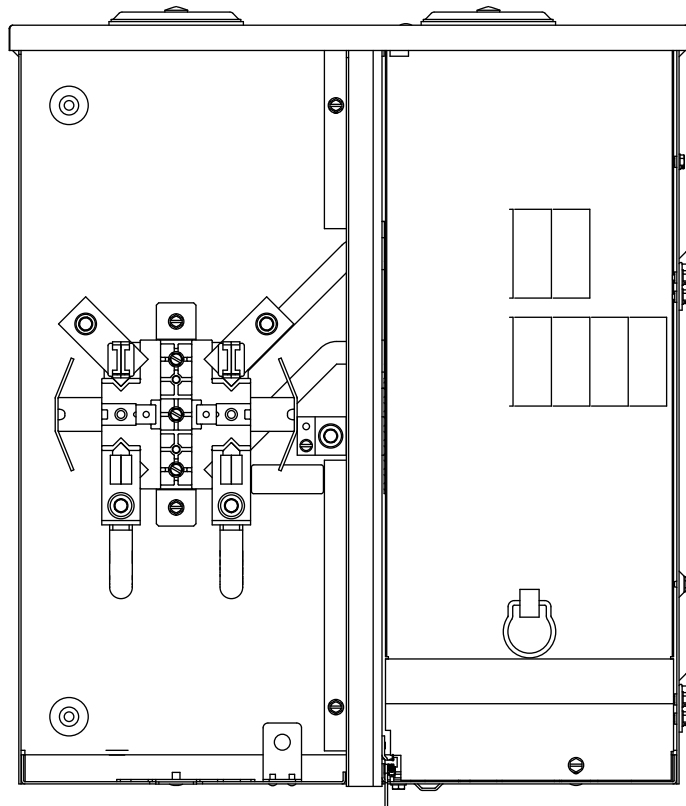

Catalog Number: MM0406L1200RH

Features and Ratings

- Outdoor Enclosure (NEMA Type 3R)
- 4 Jaw Meter Socket, Ringless Type Meter Cover
- Meter Socket Rating: 200A Continuous
- 200A Max., 1 Phase, 3 Wire, 120/240V~
- (4) 1" Spaces, (6) Circuits Max.
- 22,000 AIC Max. Rated (See Wiring Diagram for Details)
- Uses RX Type Hubs (Top), HC Type Hubs (Bottom)
- Overhead or Underground Service Entrance
- 7/8" Barrel Lock KO and Bracket Included

RX Type Hub Opening with Cover Plate Installed (2X)

View Shown Without Door, Cover

View Shown Without Door, Cover, Deadfront

Accessories, Torques & Wire Sizes

Trade size (in)	Catalog number
<i>RX Type Hub (top endwall)</i>	
1 1/4"	EC38597
1 1/2"	EC38598
2"	EC38599
2 1/2"	EC38600
RX Cover Plate	EC38595
<i>HC Type Hub (bottom endwall)</i>	
2"	ECHC200
2 1/2"	ECHC250
3"	ECHC300

Accessories:	Cat. No.
Filler Plate	ECQF3

Schematic

Terminal	Wire Size	Torque
A, B	250kcmil - #6	275 lb-in
N1	#2 - #3	50 lb-in
	#4 - #6	45 lb-in
	#8	40 lb-in
	#10 - #14	35 lb-in
N2	250kcmil - #6	275 lb-in
N3	250kcmil - #4	275 lb-in
Neutral Bar	1/0 - #14	120 lb-in
	#10 - #14 CU/ #10 - #12 AL	20 lb-in
	#8	25 lb-in
	#6 - #4	35 lb-in
Branch Breaker	See Markings on Breaker	