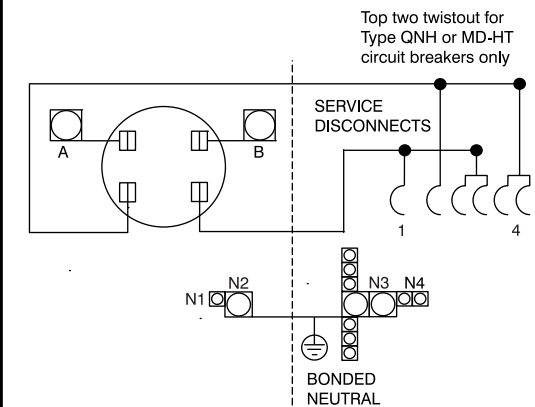

Catalog Number: MM0406L1200RH

Features and Ratings

- Outdoor Enclosure (NEMA Type 3R)
- 4 Jaw Meter Socket, Ringless Type Meter Cover
- Meter Socket Rating: 200A Continuous
- 200A Max., 1 Phase, 3 Wire, 120/240V~
- (4) 1" Spaces, (6) Circuits Max.
- 22,000 AIC Max. Rated (See Wiring Diagram for Details)
- Uses RX Type Hubs (Top), HC Type Hubs (Bottom)
- Overhead or Underground Service Entrance
- 7/8" Barrel Lock KO and Bracket Included

RX Type Hub Opening with Cover Plate Installed (2X)

View Shown Without Door, Cover

View Shown Without Door, Cover, Deadfront

Accessories, Torques & Wire Sizes

Trade size (in)	Catalog number
<i>RX Type Hub (top endwall)</i>	
1 1/4"	EC38597
1 1/2"	EC38598
2"	EC38599
2 1/2"	EC38600
RX Cover Plate	EC38595
<i>HC Type Hub (bottom endwall)</i>	
2"	ECHC200
2 1/2"	ECHC250
3"	ECHC300

Accessories:	Cat. No.
Filler Plate	ECQF3

Schematic

Terminal	Wire Size	Torque
A, B	250kcmil - #6	275 lb-in
N1	#2 - #3	50 lb-in
	#4 - #6	45 lb-in
	#8	40 lb-in
	#10 - #14	35 lb-in
N2	250kcmil - #6	275 lb-in
N3	250kcmil - #4	275 lb-in
Neutral Bar	1/0 - #14	120 lb-in
	#10 - #14 CU/ #10 - #12 AL	20 lb-in
	#8	25 lb-in
	#6 - #4	35 lb-in
Branch Breaker	See Markings on Breaker	

© 2018 Copyright Siemens Industry, Inc.

SIEMENS
Siemens Industry, Inc.

Meter Load Center Combination

Description: **200A Max, 4 Sp/6 Ckt,
7/8 Barrel Lock Provision, OH/UG, Ringless**

KAM 12/12/18 Fam D DO NOT SCALE DRAWING Dwg. No. **MM0406L1200RH**