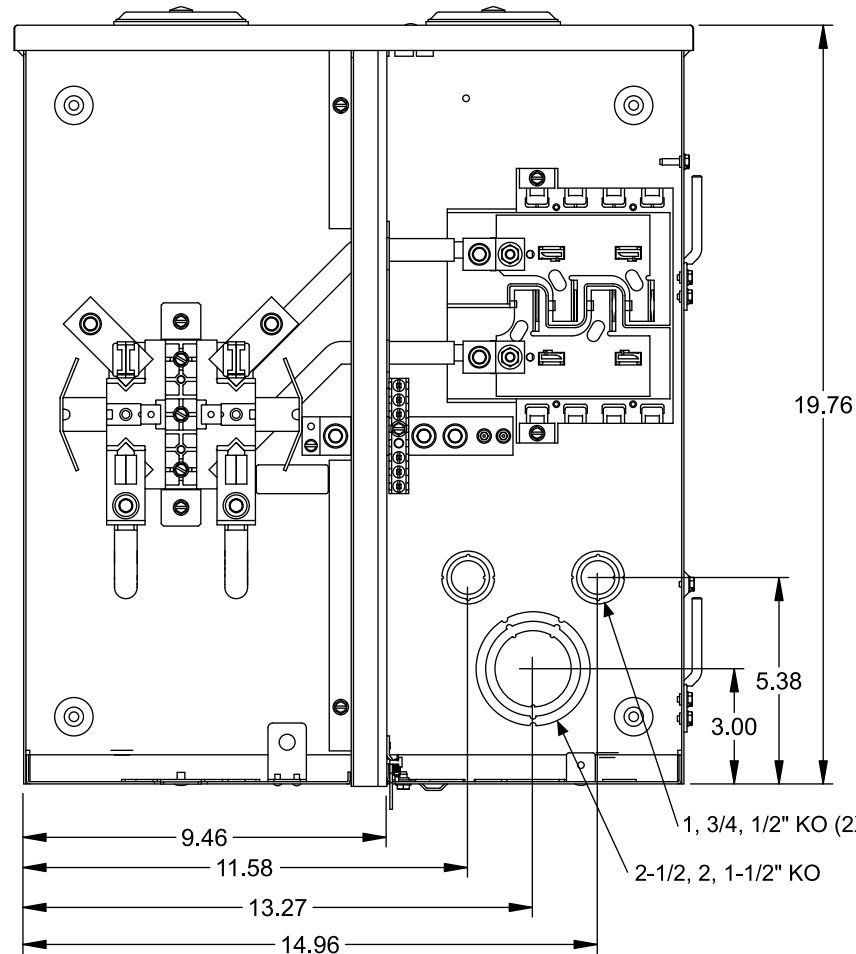

Catalog Number: MM0406L1200RH

Features and Ratings

- Outdoor Enclosure (NEMA Type 3R)
- 4 Jaw Meter Socket, Ringless Type Meter Cover
- Meter Socket Rating: 200A Continuous
- 200A Max., 1 Phase, 3 Wire, 120/240V~
- (4) 1" Spaces, (6) Circuits Max.
- 22,000 AIC Max. Rated (See Wiring Diagram for Details)
- Uses RX Type Hubs (Top), HC Type Hubs (Bottom)
- Overhead or Underground Service Entrance
- 7/8" Barrel Lock KO and Bracket Included

RX Type Hub Opening with Cover Plate Installed (2X)

View Shown Without Door, Cover

View Shown Without Door, Cover, Deadfront

Accessories, Torques & Wire Sizes

Trade size (in)	Catalog number
<i>RX Type Hub (top endwall)</i>	
1 1/4"	EC38597
1 1/2"	EC38598
2"	EC38599
2 1/2"	EC38600
RX Cover Plate	EC38595
<i>HC Type Hub (bottom endwall)</i>	
2"	ECHC200
2 1/2"	ECHC250
3"	ECHC300

Accessories:	Cat. No.
Filler Plate	ECQF3

Schematic

Terminal	Wire Size	Torque
A, B	250kcmil - #6	275 lb-in
N1	#2 - #3	50 lb-in
	#4 - #6	45 lb-in
	#8	40 lb-in
	#10 - #14	35 lb-in
N2	250kcmil - #6	275 lb-in
N3	250kcmil - #4	275 lb-in
Neutral Bar	1/0 - #14	120 lb-in
	#10 - #14 CU/ #10 - #12 AL	20 lb-in
	#8	25 lb-in
	#6 - #4	35 lb-in
Branch Breaker	See Markings on Breaker	

© 2018 Copyright Siemens Industry, Inc.

SIEMENS
Siemens Industry, Inc.

Meter Load Center Combination

Description: **200A Max, 4 Sp/6 Ckt,
7/8 Barrel Lock Provision, OH/UG, Ringless**

KAM 12/12/18 Fam D DO NOT SCALE DRAWING Dwg. No. **MM0406L1200RH**