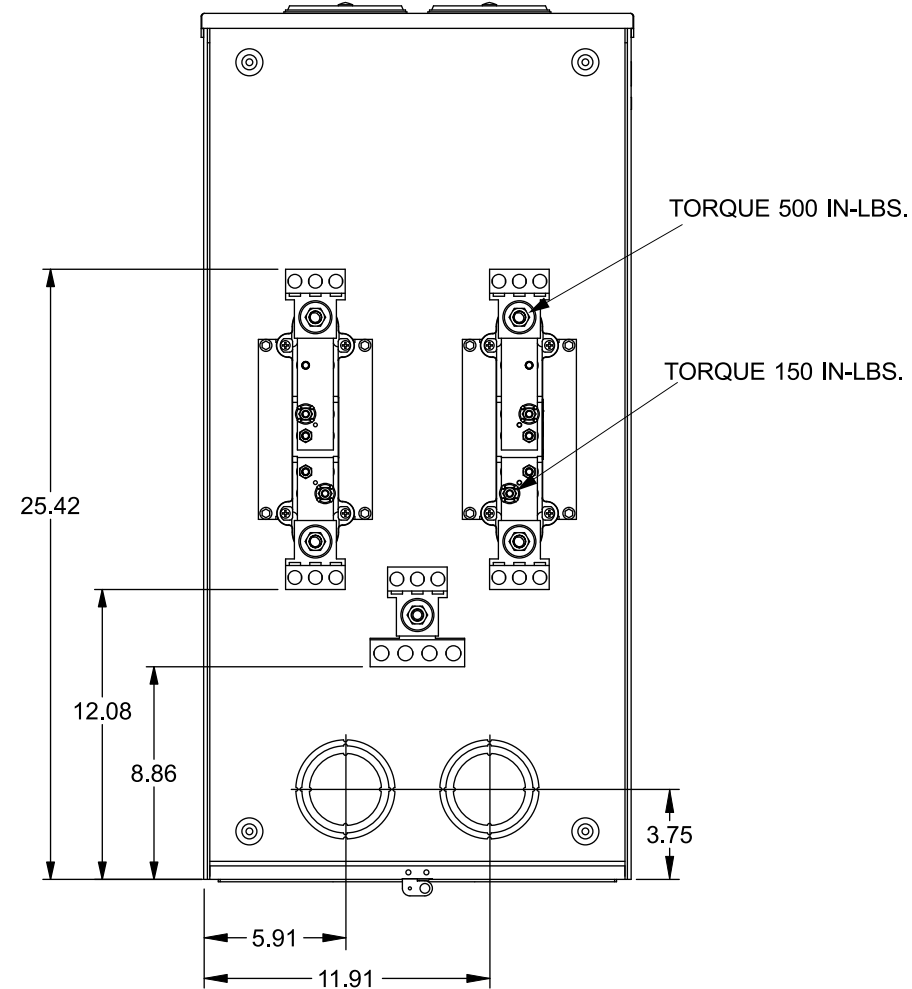

**Catalog Number: 9810-9549**

**Features and Ratings**

- Ringless Type Meter Socket
- 480A Continuous, 600A Max., 300V AC
- Outdoor Enclosure (NEMA Type 3R)
- Painted G90 Steel Enclosure
- 1 Phase, 3-Wire
- Meter Socket Type K-4UT
- For Overhead & Underground Service
- (2) Large HD Type Hub Openings with Cover Plates Installed

**Accessories**

CONDUIT HUBS (HD Type)	
TRADE SIZE	CATALOG No.
3 INCH	EC56856 or H56856-2
3-1/2 INCH	EC56857 or H56857-2
4 INCH	EC56858 or H56858-2
Hub Cover Plate	EC56933 or H56933S

K4 Lexan Shield Cat No: 5007400-K  
 K4 Manual Bypass Cat No: H56495  
 Blank Sliding Cover Cat. No: HA-300529-3

**Connectors, Wire Sizes and Torques**

CONNECTOR	PART No.	WIRE SIZE	TORQUE
LINE	68752-1	(3) #6-250 kcmil	275 IN-LBS.
LOAD	68752-1	(3) #6-250 kcmil	275 IN-LBS.
NEUTRAL	56426	(4) #6-350 kcmil	275 IN-LBS.
GROUND	56734	(1) #6-250 kcmil	275 IN-LBS.

VIEW SHOWN WITH COVER REMOVED

© 2018 Copyright Siemens Industry, Inc.

**TALON**  
**Meter Socket**

Description: **480A Cont, 4 Terminal, K-4UT, 300V AC, Painted Steel Enclosure**

KAM 10/10/18 | DO NOT SCALE DRAWING | Dwg No: **9810-9549**