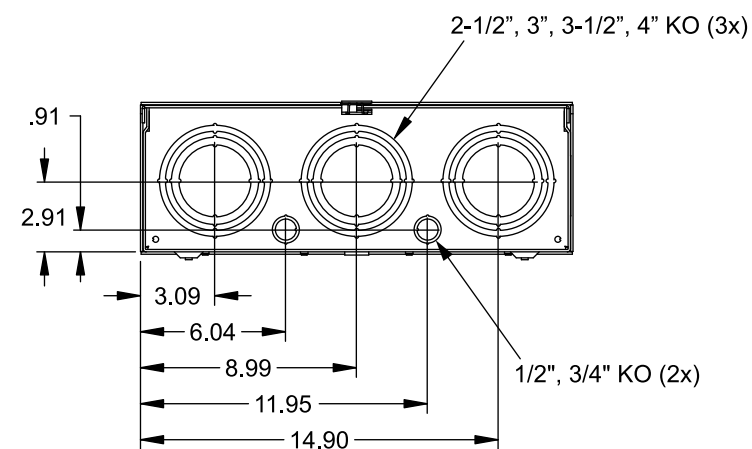

**Catalog Number: 9810-9549**

**Features and Ratings**

- Ringless Type Meter Socket
- 480A Continuous, 600A Max., 300V AC
- Outdoor Enclosure (NEMA Type 3R)
- Painted G90 Steel Enclosure
- 1 Phase, 3-Wire
- Meter Socket Type K-4UT
- For Overhead & Underground Service
- (2) Large HD Type Hub Openings with Cover Plates Installed

**Accessories**

CONDUIT HUBS (HD Type)	
TRADE SIZE	CATALOG No.
3 INCH	EC56856 or H56856-2
3-1/2 INCH	EC56857 or H56857-2
4 INCH	EC56858 or H56858-2
Hub Cover Plate	EC56933 or H56933S

K4 Lexan Shield Cat No: 5007400-K  
 K4 Manual Bypass Cat No: H56495  
 Blank Sliding Cover Cat. No: HA-300529-3

**Connectors, Wire Sizes and Torques**

CONNECTOR	PART No.	WIRE SIZE	TORQUE
LINE	68752-1	(3) #6-250 kcmil	275 IN-LBS.
LOAD	68752-1	(3) #6-250 kcmil	275 IN-LBS.
NEUTRAL	56426	(4) #6-350 kcmil	275 IN-LBS.
GROUND	56734	(1) #6-250 kcmil	275 IN-LBS.

VIEW SHOWN WITH COVER REMOVED

© 2018 Copyright Siemens Industry, Inc.

**TALON**  
**Meter Socket**

Description: **480A Cont, 4 Terminal, K-4UT, 300V AC, Painted Steel Enclosure**

KAM 10/10/18 | DO NOT SCALE DRAWING | Dwg No: **9810-9549**