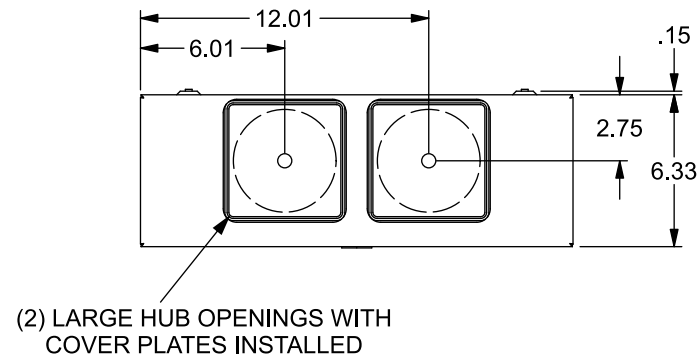

**Catalog Number: 9810-9549**

**Features and Ratings**

- Ringless Type Meter Socket
- 480A Continuous, 600A Max., 300V AC
- Outdoor Enclosure (NEMA Type 3R)
- Painted G90 Steel Enclosure
- 1 Phase, 3-Wire
- Meter Socket Type K-4UT
- For Overhead & Underground Service
- (2) Large HD Type Hub Openings with Cover Plates Installed

**Accessories**

CONDUIT HUBS (HD Type)	
TRADE SIZE	CATALOG No.
3 INCH	EC56856 or H56856-2
3-1/2 INCH	EC56857 or H56857-2
4 INCH	EC56858 or H56858-2
Hub Cover Plate	EC56933 or H56933S

K4 Lexan Shield Cat No: 5007400-K  
 K4 Manual Bypass Cat No: H56495  
 Blank Sliding Cover Cat. No: HA-300529-3

**Connectors, Wire Sizes and Torques**

CONNECTOR	PART No.	WIRE SIZE	TORQUE
LINE	68752-1	(3) #6-250 kcmil	275 IN-LBS.
LOAD	68752-1	(3) #6-250 kcmil	275 IN-LBS.
NEUTRAL	56426	(4) #6-350 kcmil	275 IN-LBS.
GROUND	56734	(1) #6-250 kcmil	275 IN-LBS.

VIEW SHOWN WITH COVER REMOVED

© 2018 Copyright Siemens Industry, Inc.

**TALON**  
**Meter Socket**

Description: **480A Cont, 4 Terminal, K-4UT, 300V AC, Painted Steel Enclosure**

KAM 10/10/18 | DO NOT SCALE DRAWING | Dwg No: **9810-9549**