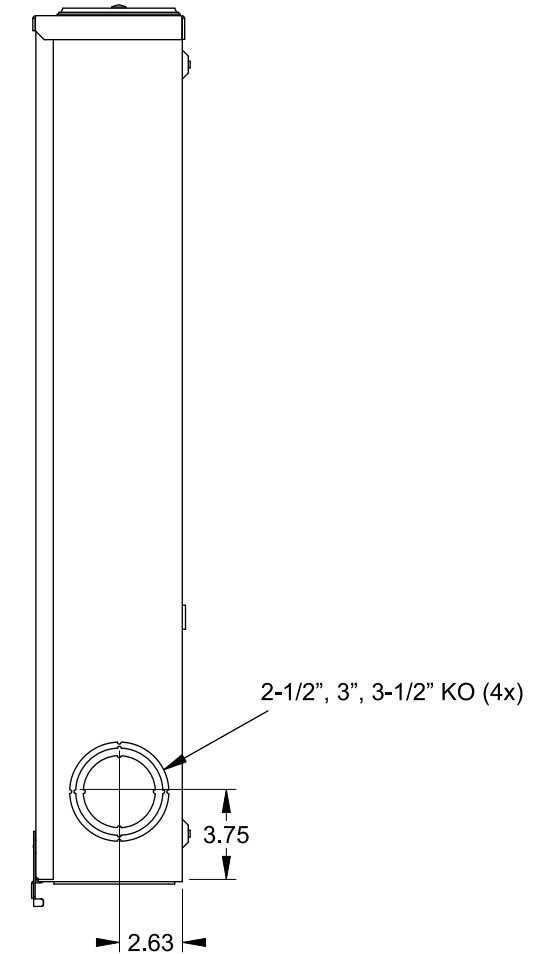

**Catalog Number: 9810-9549**

**Features and Ratings**

- Ringless Type Meter Socket
- 480A Continuous, 600A Max., 300V AC
- Outdoor Enclosure (NEMA Type 3R)
- Painted G90 Steel Enclosure
- 1 Phase, 3-Wire
- Meter Socket Type K-4UT
- For Overhead & Underground Service
- (2) Large HD Type Hub Openings with Cover Plates Installed

**Accessories**

CONDUIT HUBS (HD Type)	
TRADE SIZE	CATALOG No.
3 INCH	EC56856 or H56856-2
3-1/2 INCH	EC56857 or H56857-2
4 INCH	EC56858 or H56858-2
Hub Cover Plate	EC56933 or H56933S

K4 Lexan Shield Cat No: 5007400-K  
 K4 Manual Bypass Cat No: H56495  
 Blank Sliding Cover Cat. No: HA-300529-3

**Connectors, Wire Sizes and Torques**

CONNECTOR	PART No.	WIRE SIZE	TORQUE
LINE	68752-1	(3) #6-250 kcmil	275 IN-LBS.
LOAD	68752-1	(3) #6-250 kcmil	275 IN-LBS.
NEUTRAL	56426	(4) #6-350 kcmil	275 IN-LBS.
GROUND	56734	(1) #6-250 kcmil	275 IN-LBS.

VIEW SHOWN WITH COVER REMOVED

© 2018 Copyright Siemens Industry, Inc.

**TALON**  
**Meter Socket**

Description: **480A Cont, 4 Terminal, K-4UT, 300V AC, Painted Steel Enclosure**

KAM 10/10/18 | DO NOT SCALE DRAWING | Dwg No: **9810-9549**