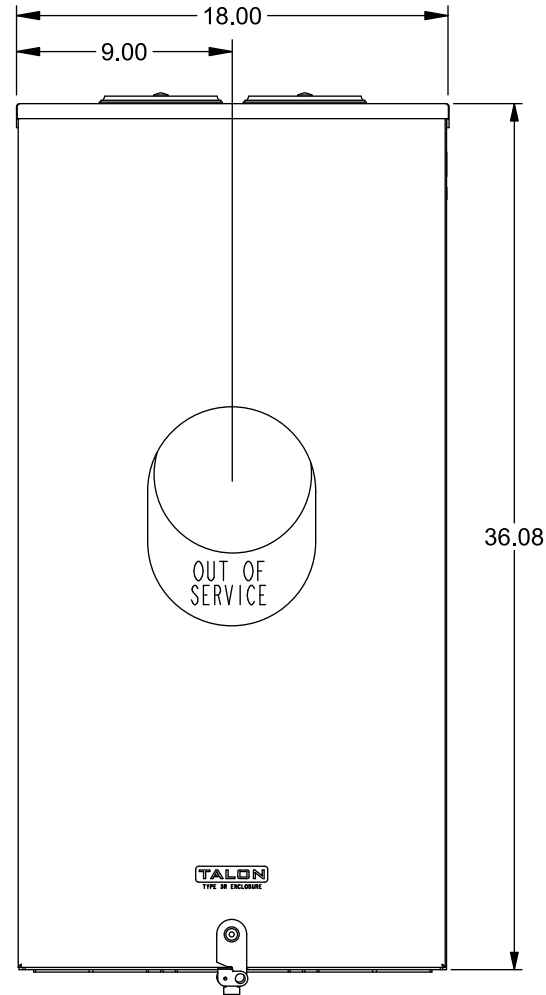

**Catalog Number: 9810-9549**

**Features and Ratings**

- Ringless Type Meter Socket
- 480A Continuous, 600A Max., 300V AC
- Outdoor Enclosure (NEMA Type 3R)
- Painted G90 Steel Enclosure
- 1 Phase, 3-Wire
- Meter Socket Type K-4UT
- For Overhead & Underground Service
- (2) Large HD Type Hub Openings with Cover Plates Installed

**Accessories**

CONDUIT HUBS (HD Type)	
TRADE SIZE	CATALOG No.
3 INCH	EC56856 or H56856-2
3-1/2 INCH	EC56857 or H56857-2
4 INCH	EC56858 or H56858-2
Hub Cover Plate	EC56933 or H56933S

K4 Lexan Shield Cat No: 5007400-K  
 K4 Manual Bypass Cat No: H56495  
 Blank Sliding Cover Cat. No: HA-300529-3

**Connectors, Wire Sizes and Torques**

CONNECTOR	PART No.	WIRE SIZE	TORQUE
LINE	68752-1	(3) #6-250 kcmil	275 IN-LBS.
LOAD	68752-1	(3) #6-250 kcmil	275 IN-LBS.
NEUTRAL	56426	(4) #6-350 kcmil	275 IN-LBS.
GROUND	56734	(1) #6-250 kcmil	275 IN-LBS.

VIEW SHOWN WITH COVER REMOVED

© 2018 Copyright Siemens Industry, Inc.

**TALON**  
**Meter Socket**

Description: **480A Cont, 4 Terminal, K-4UT, 300V AC, Painted Steel Enclosure**

KAM 10/10/18 | DO NOT SCALE DRAWING | Dwg No: **9810-9549**