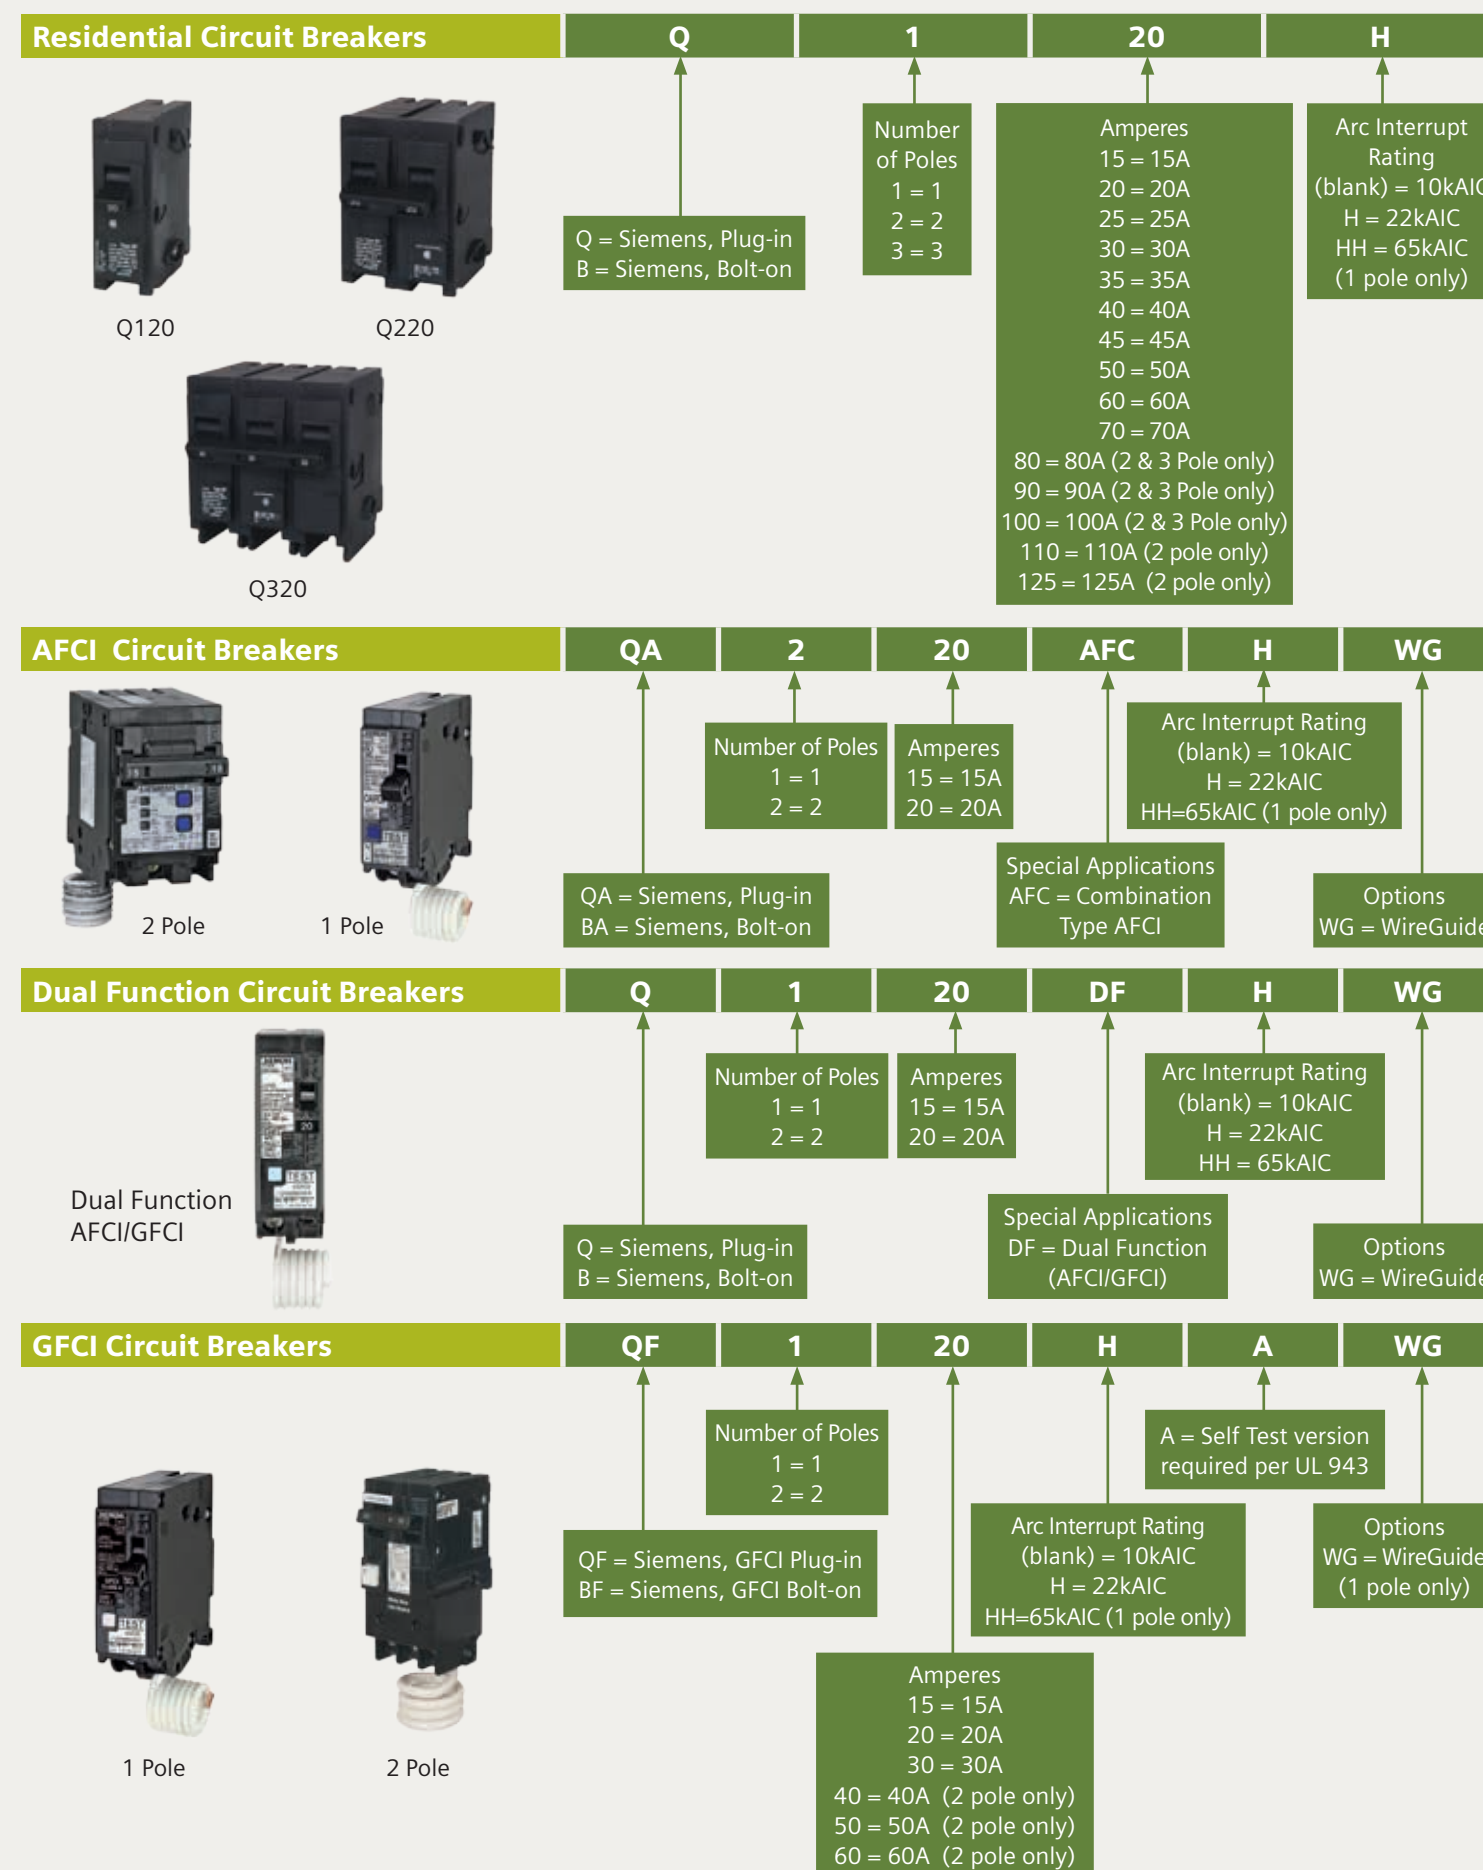

Circuit Breaker Catalog Number Logic

Load Center Catalog Number Logic

FirstSurge™ Catalog Number Logic

Meter Mains and Meter Load Center Combinations

- Require fewer parts to be removed for easy installation
- Full portfolio of features to fit a wide range of applications
- Exclusive Solar Ready products for energy efficient applications.

TALON™ Meter Mounting Equipment

- Providing sockets nationwide for more than 60 years
- High quality product design with ease of installation in mind
- Standard designs contain many enhanced features

Published by Siemens 2018
Siemens Industry, Inc.
5400 Triangle Parkway
Norcross, GA 30092