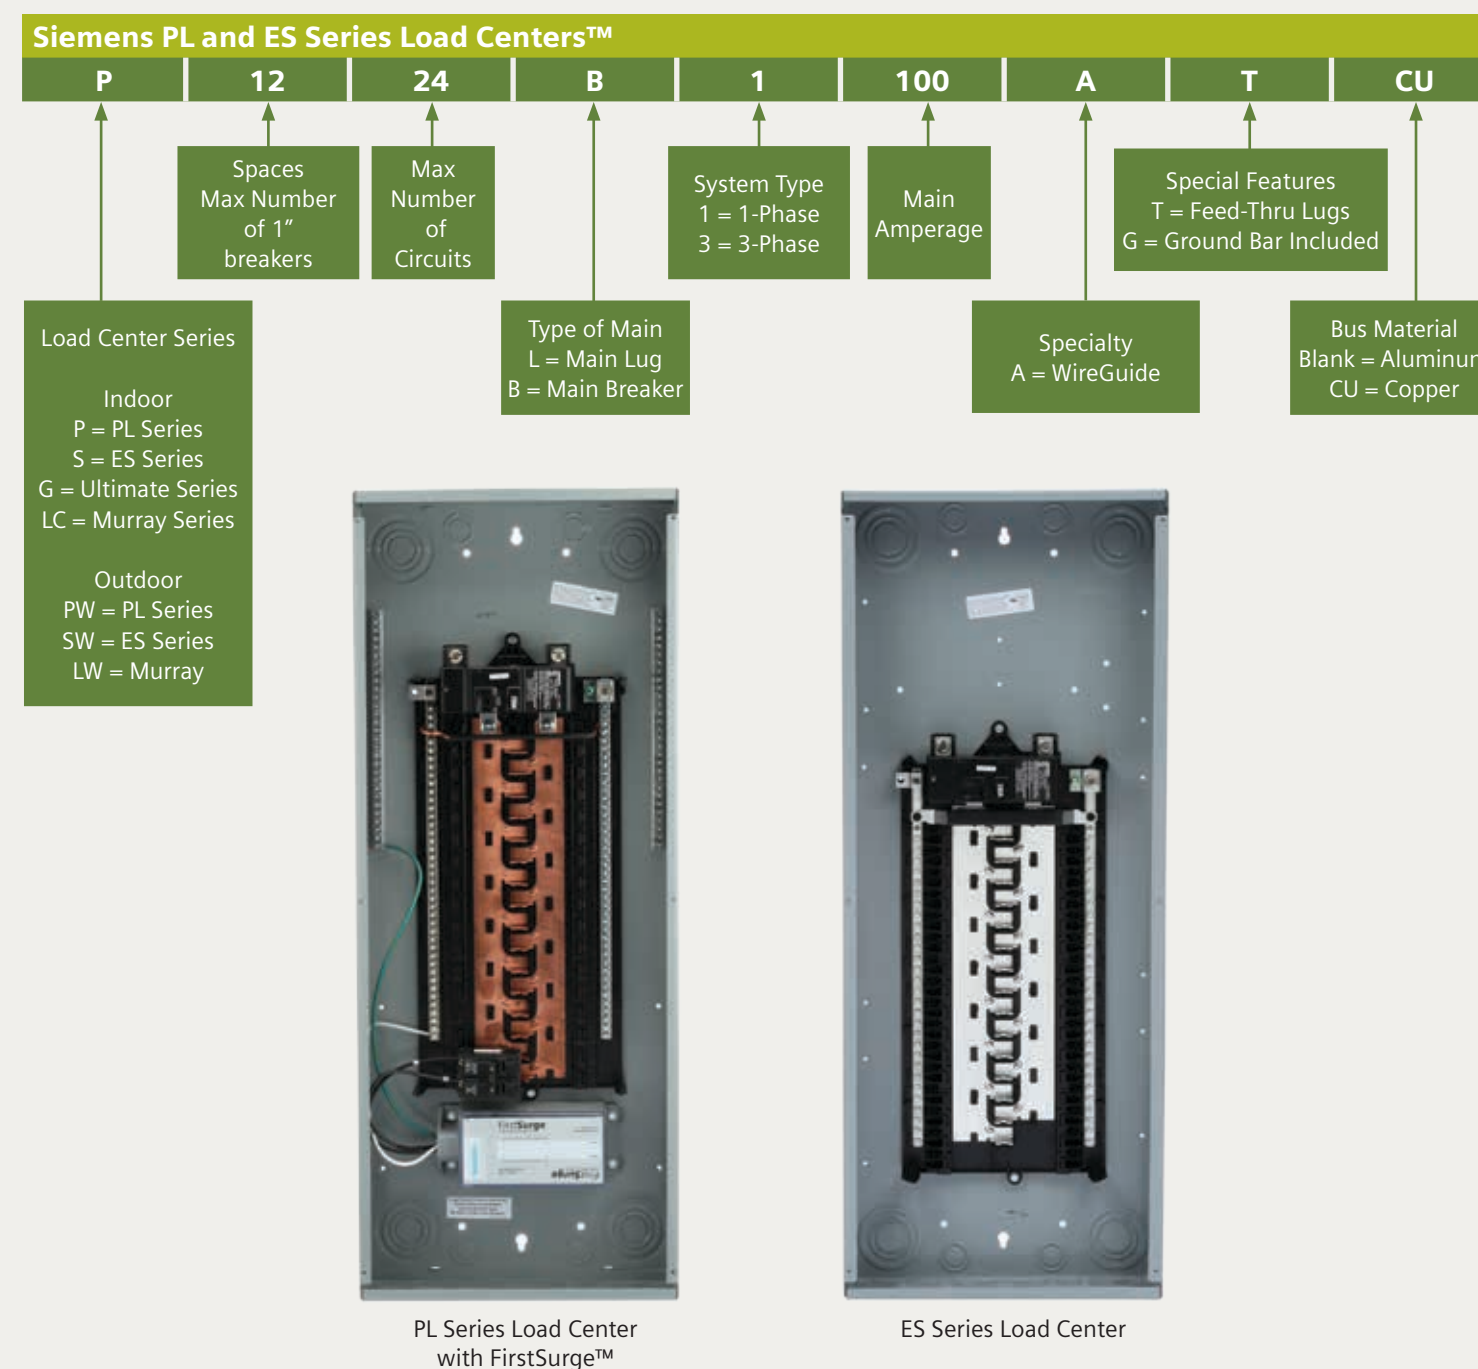

Circuit Breaker Catalog Number Logic

Load Center Catalog Number Logic

FirstSurge™ Catalog Number Logic

Meter Mains and Meter Load Center Combinations

- Require fewer parts to be removed for easy installation
- Full portfolio of features to fit a wide range of applications
- Exclusive Solar Ready products for energy efficient applications.

TALON™ Meter Mounting Equipment

- Providing sockets nationwide for more than 60 years
- High quality product design with ease of installation in mind
- Standard designs contain many enhanced features

Published by Siemens 2018
Siemens Industry, Inc.
5400 Triangle Parkway
Norcross, GA 30092