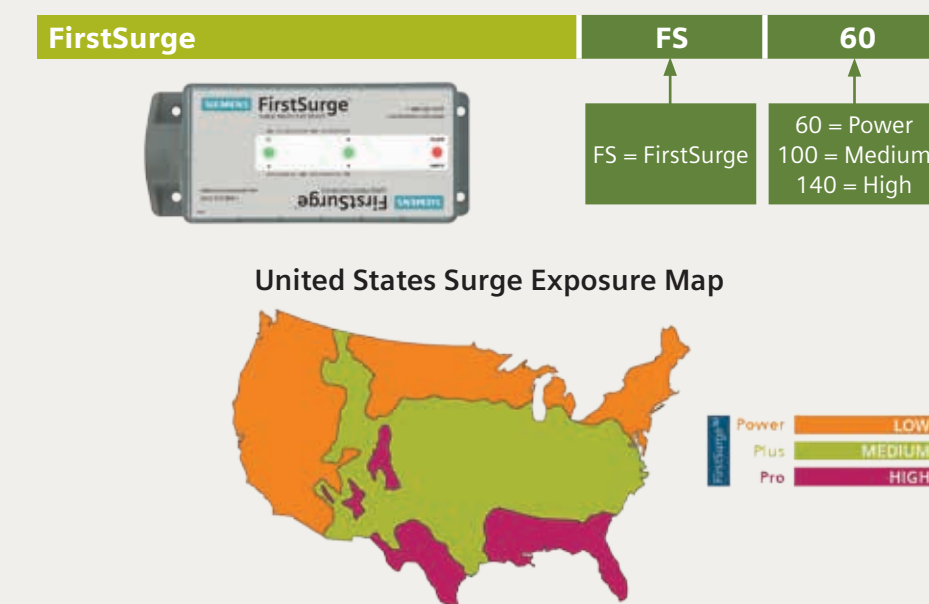

Circuit Breaker Catalog Number Logic

Load Center Catalog Number Logic

FirstSurge™ Catalog Number Logic

Meter Mains and Meter Load Center Combinations

- Require fewer parts to be removed for easy installation
- Full portfolio of features to fit a wide range of applications
- Exclusive Solar Ready products for energy efficient applications.