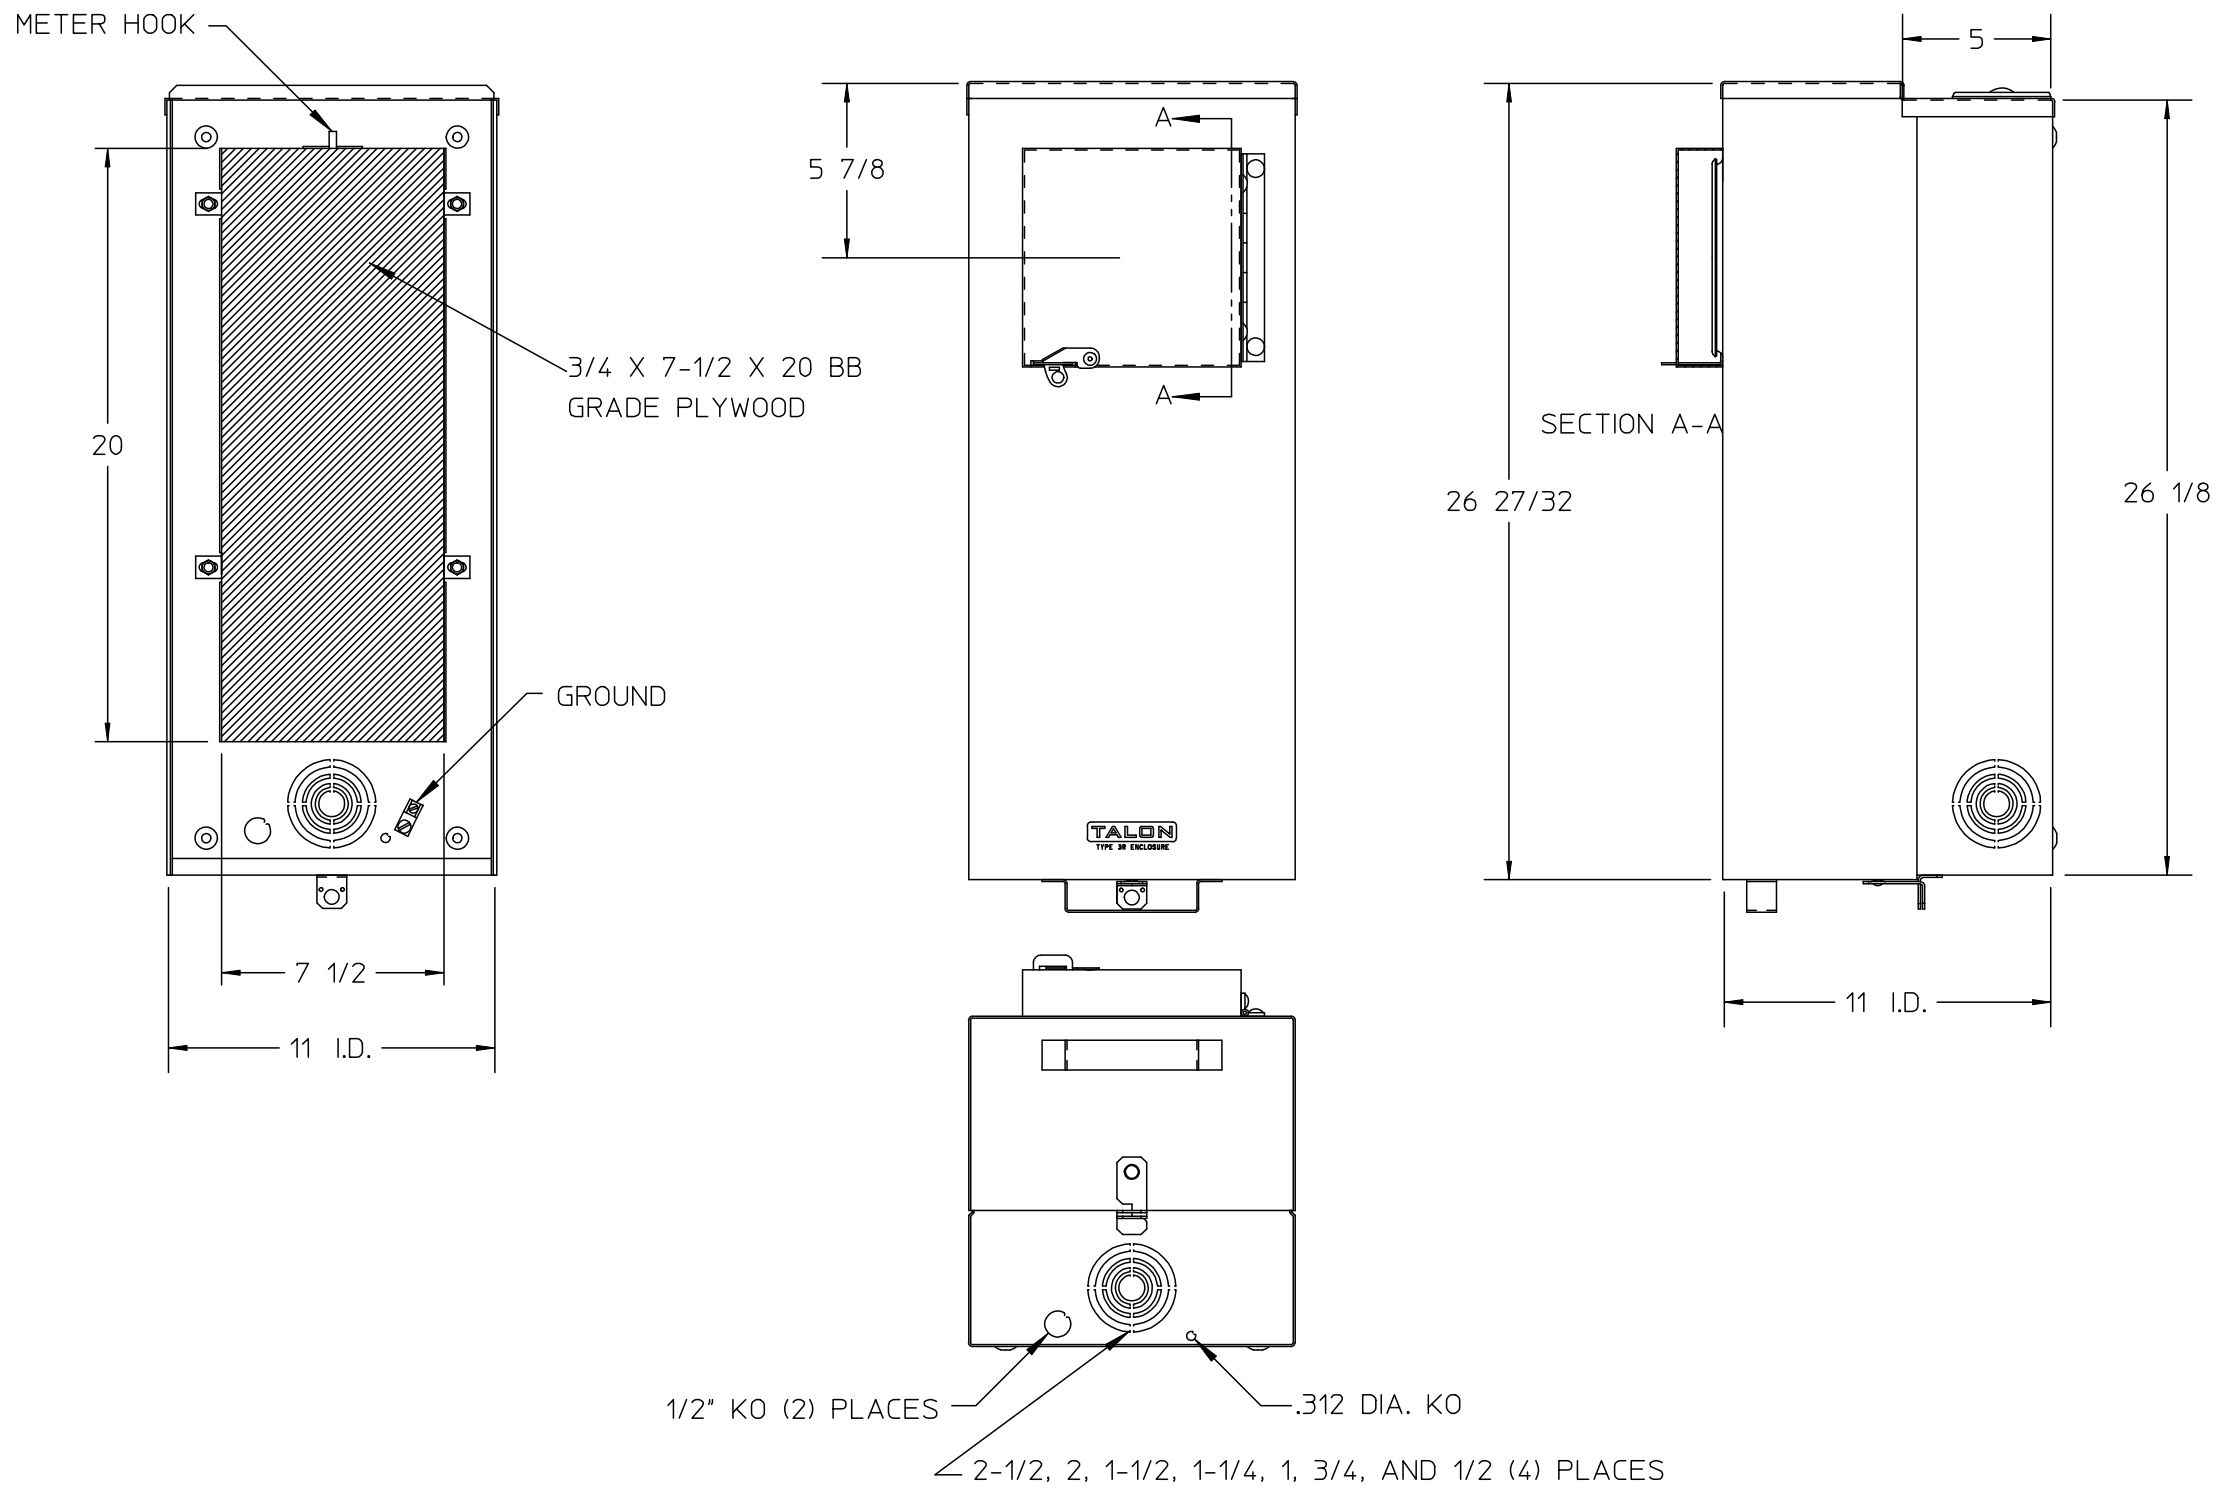

Features and Ratings

- Outdoor Enclosure (NEMA Type 3R)
- Painted G90 Steel
- For Overhead or Underground Service
- RX Type Hub Opening, Cover Plate Installed

Connectors, Wire Sizes and Torques

CONNECTOR	WIRE SIZE	TORQUE
GROUND	#2 - 14 AWG	50 IN.-LBS.

Accessories

CONDUIT HUBS (RX Type)

TRADE SIZE	CATALOG No.
1-1/4 INCH	EC38597 or H38597-2
1-1/2 INCH	EC38598 or H38598-2
2 INCH	EC38599 or H38599-2
2-1/2 INCH	EC38600 or H38600-2

Hub Cover Plate Kit
Cat No: EC38595 or H38595-1

© 2015 Copyright Siemens Industry, Inc.

A BASE CT ENCLOSURE

Description:
A BASE ENCLOSURE TALON 261111