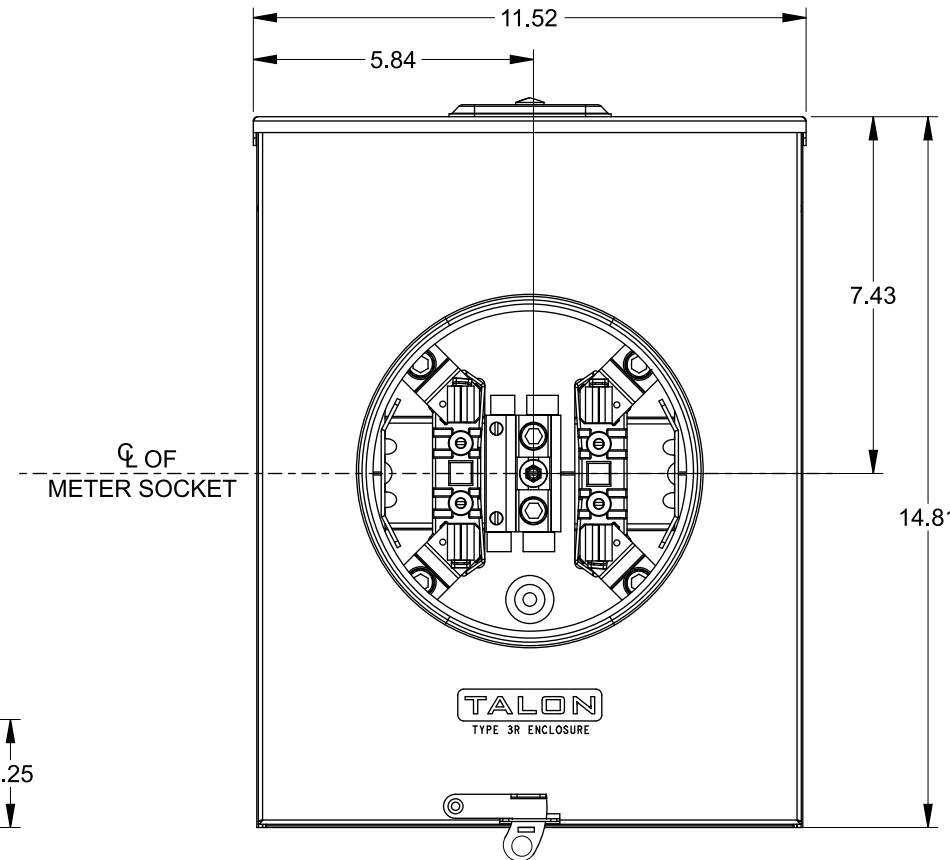

## Accessories

CONDUIT HUBS (RX Type)	
TRADE SIZE	CATALOG No.
1-1/4 INCH	EC38597 or H38597-2
1-1/2 INCH	EC38598 or H38598-2
2 INCH	EC38599 or H38599-2
2-1/2 INCH	EC38600 or H38600-2

Hub Cover Plate H38595-2

Meter Opening Cover Plate

Cat No: H659-0162

5th Jaw Kit

Cat. No: EC659-0121

## Connectors, Wire Sizes and Torques

CONNECTOR	WIRE SIZE	TORQUE
LINE, LOAD, NEUTRAL*	#6 - 350 kcmil	250 IN.-LBS.
GROUND	#2 - 14 AWG	50 IN.-LBS.

\* External Hex Drive 1/2"

\* Internal Hex Drive 5/16"

VIEW SHOWN WITH COVER REMOVED

© 2015 Copyright Siemens Industry, Inc.

**TALON**

**Meter Socket**

Description: **200A Cont, 4 Jaw, UAT4, 600V AC, Aluminum Enclosure**

JEL 6/30/15 DO NOT SCALE DRAWING Dwg No: **UAT437-XG**