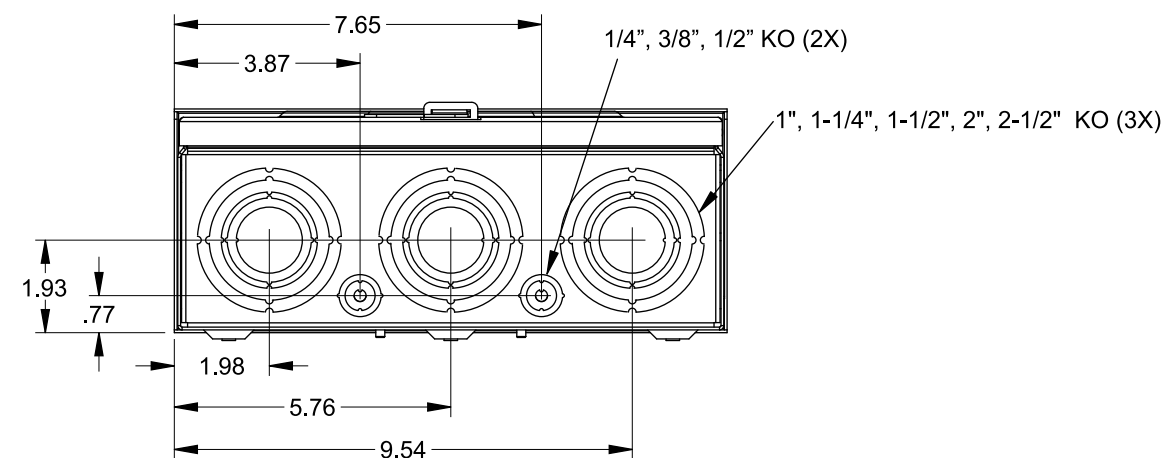

## Accessories

CONDUIT HUBS (RX Type)	
TRADE SIZE	CATALOG No.
1-1/4 INCH	EC38597 or H38597-2
1-1/2 INCH	EC38598 or H38598-2
2 INCH	EC38599 or H38599-2
2-1/2 INCH	EC38600 or H38600-2

Hub Cover Plate H38595-2

Meter Opening Cover Plate

Cat No: H659-0162

5th Jaw Kit

Cat. No: EC659-0121

## Connectors, Wire Sizes and Torques

CONNECTOR	WIRE SIZE	TORQUE
LINE, LOAD, NEUTRAL*	#6 - 350 kcmil	250 IN.-LBS.
GROUND	#2 - 14 AWG	50 IN.-LBS.

\* External Hex Drive 1/2"

\* Internal Hex Drive 5/16"

VIEW SHOWN WITH COVER REMOVED