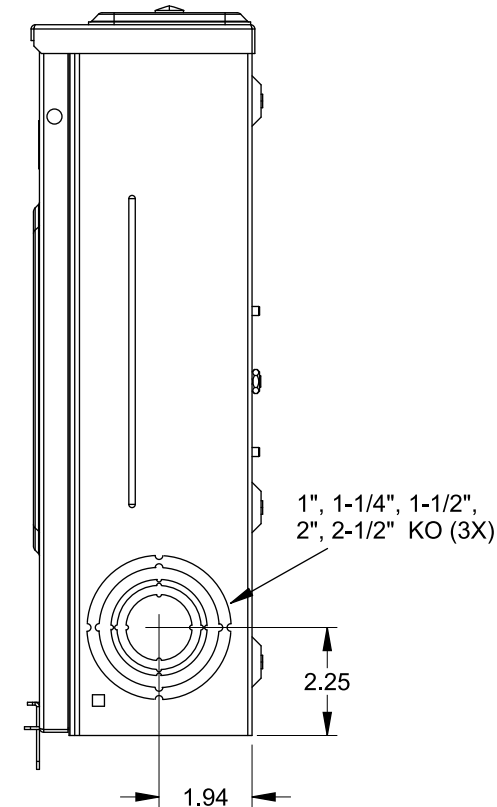

## Accessories

CONDUIT HUBS (RX Type)	
TRADE SIZE	CATALOG No.
1-1/4 INCH	EC38597 or H38597-2
1-1/2 INCH	EC38598 or H38598-2
2 INCH	EC38599 or H38599-2
2-1/2 INCH	EC38600 or H38600-2

Hub Cover Plate H38595-2

Meter Opening Cover Plate

Cat No: H659-0162

5th Jaw Kit

Cat. No: EC659-0121

## Connectors, Wire Sizes and Torques

CONNECTOR	WIRE SIZE	TORQUE
LINE, LOAD, NEUTRAL*	#6 - 350 kcmil	250 IN.-LBS.
GROUND	#2 - 14 AWG	50 IN.-LBS.

\* External Hex Drive 1/2"

\* Internal Hex Drive 5/16"

VIEW SHOWN WITH COVER REMOVED