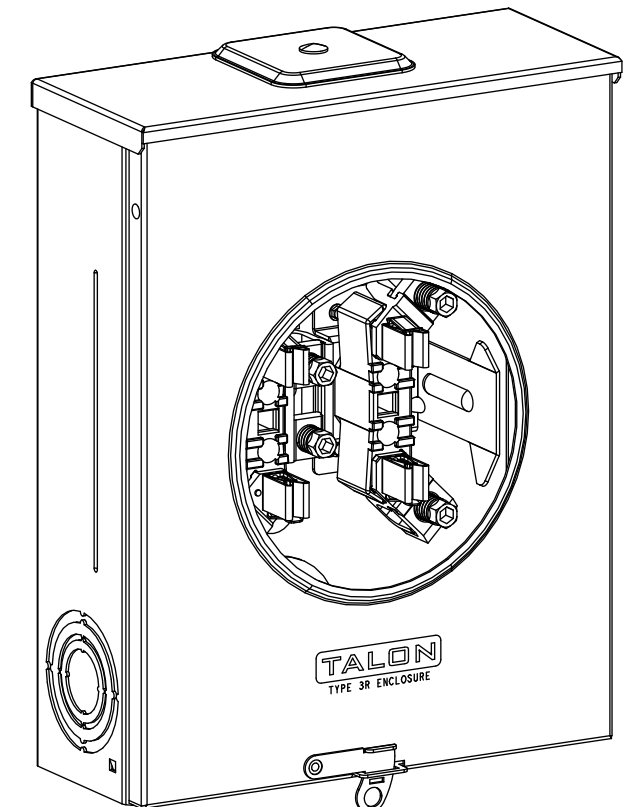

© 2015 Copyright Siemens Industry, Inc.

TALON

Meter Socket

Description: **200A Cont, 4 Jaw, UAT4, 600V AC, Aluminum Enclosure**

JEL 6/30/15 DO NOT SCALE DRAWING Dwg No: **UAT437-XG**