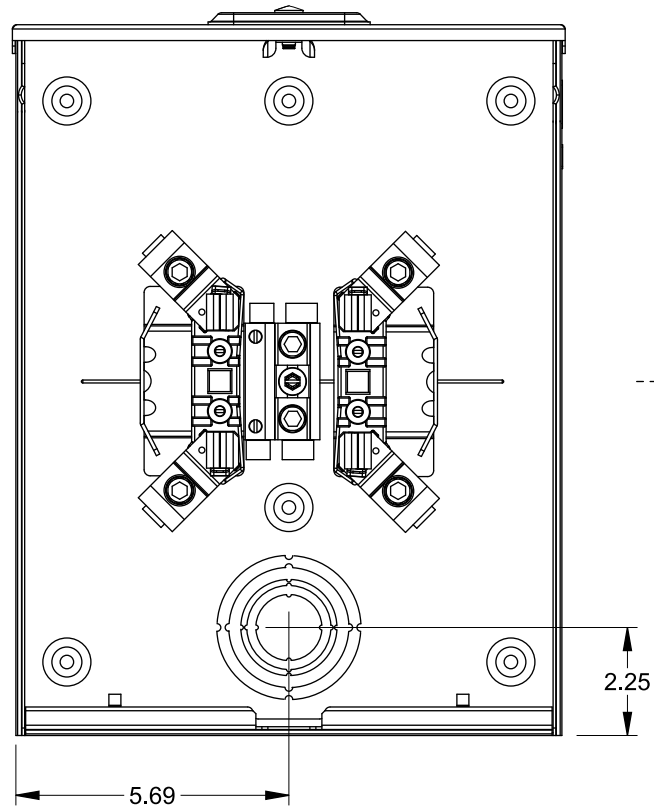

## Accessories

CONDUIT HUBS (RX Type)	
TRADE SIZE	CATALOG No.
1-1/4 INCH	EC38597 or H38597-2
1-1/2 INCH	EC38598 or H38598-2
2 INCH	EC38599 or H38599-2
2-1/2 INCH	EC38600 or H38600-2

Hub Cover Plate H38595-2

Meter Opening Cover Plate

Cat No: H659-0162

5th Jaw Kit

Cat. No: EC659-0121

## Connectors, Wire Sizes and Torques

CONNECTOR	WIRE SIZE	TORQUE
LINE, LOAD, NEUTRAL*	#6 - 350 kcmil	250 IN.-LBS.
GROUND	#2 - 14 AWG	50 IN.-LBS.

\* External Hex Drive 1/2"

\* Internal Hex Drive 5/16"

VIEW SHOWN WITH COVER REMOVED

© 2015 Copyright Siemens Industry, Inc.

**TALON**

**Meter Socket**

Description: **200A Cont, 4 Jaw, UAT4, 600V AC, Aluminum Enclosure**

JEL 6/30/15 DO NOT SCALE DRAWING Dwg No: **UAT437-XG**