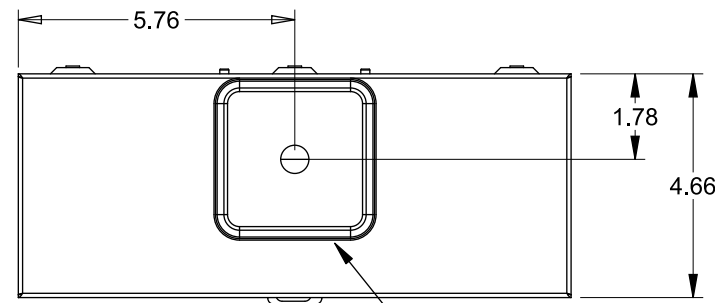

## Features and Ratings

- Ringless Type Meter Socket
- 200A Continuous, 250A Max., 600V AC
- Outdoor Enclosure (NEMA Type 3R)
- Aluminum Enclosure
- 1 Phase, 3 Wire
- 4 Jaw Meter Socket
- Meter Socket Type UAT4
- For Overhead or Underground Service
- Small Hub Opening, RX Type Cover Plate Installed

## Accessories

CONDUIT HUBS (RX Type)	
TRADE SIZE	CATALOG No.
1-1/4 INCH	EC38597 or H38597-2
1-1/2 INCH	EC38598 or H38598-2
2 INCH	EC38599 or H38599-2
2-1/2 INCH	EC38600 or H38600-2

Hub Cover Plate H38595-2

## Connectors, Wire Sizes and Torques

CONNECTOR	WIRE SIZE	TORQUE
LINE, LOAD, NEUTRAL*	#6 - 350 kcmil	250 IN.-LBS.
GROUND	#2 - 14 AWG	50 IN.-LBS.

\* External Hex Drive 1/2"

\* Internal Hex Drive 5/16"

VIEW SHOWN WITH COVER REMOVED