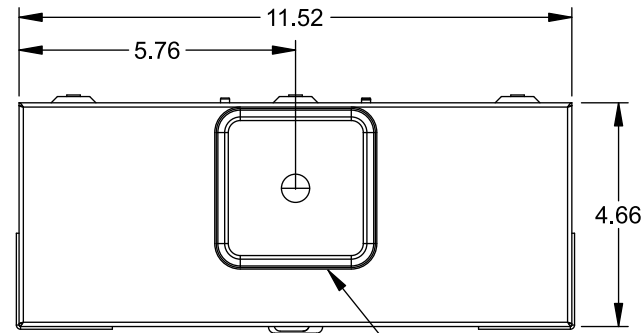

## Features and Ratings

- Ringless Type Meter Socket
- 200A Continuous, 250A Max., 600V AC
- Outdoor Enclosure (NEMA Type 3R)
- Painted G90 Steel
- 1 Phase, 3 Wire
- 5 Jaw Installed at the 9 o'Clock Position
- Meter Socket Type UAT4
- For Overhead or Underground Service
- Small Hub Opening, RX Type Cover Plate Installed
- Horn Bypass
- Clear Plastic Shield on Meter Socket
- 7/8" Barrel Lock Provision w/Bracket

## Accessories

CONDUIT HUBS (RX Type)	
TRADE SIZE	CATALOG No.
1-1/4 INCH	EC38597 or H38597-2
1-1/2 INCH	EC38598 or H38598-2
2 INCH	EC38599 or H38599-2
2-1/2 INCH	EC38600 or H38600-2

Hub Cover Plate EC38595 or H38595-1

## Connectors, Wire Sizes and Torques

CONNECTOR	WIRE SIZE	TORQUE
LINE, LOAD, NEUTRAL*	#6 - 350 kcmil	250 IN.-LBS.
GROUND	#2 - 14 AWG	50 IN.-LBS.

- \* External Hex Drive 1/2"
- \* Internal Hex Drive 5/16"

VIEW SHOWN WITH COVER REMOVED

© 2015 Copyright Siemens Industry, Inc.

**TALON**  
**Meter Socket**

Description: **200A Cont, 5 Jaw, UAT4, 600V AC, Painted Steel Enclosure**

JEL 6/30/15 DO NOT SCALE DRAWING Dwg No: **UAT417-XMBL**