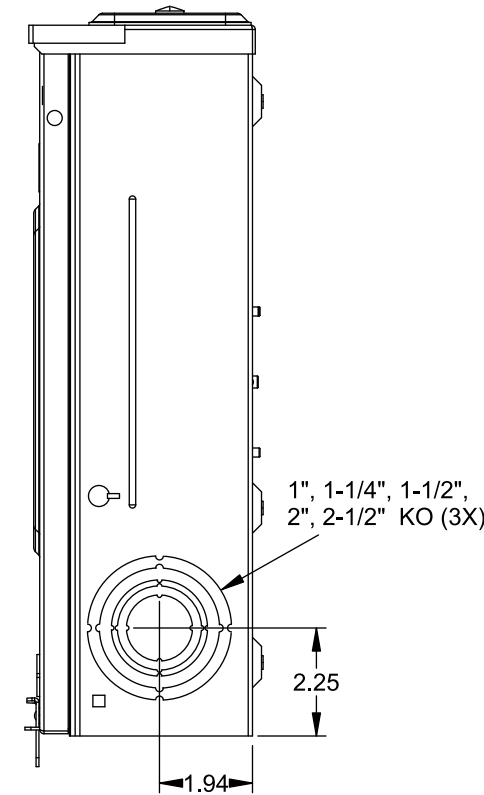

## Accessories

CONDUIT HUBS (RX Type)	
TRADE SIZE	CATALOG No.
1-1/4 INCH	EC38597 or H38597-2
1-1/2 INCH	EC38598 or H38598-2
2 INCH	EC38599 or H38599-2
2-1/2 INCH	EC38600 or H38600-2

Hub Cover Plate EC38595 or H38595-1

Meter Opening Cover Plate

Cat No: H659-0162

5th Jaw Kit

Cat. No: EC659-0121

## Connectors, Wire Sizes and Torques

CONNECTOR	WIRE SIZE	TORQUE
LINE, LOAD, NEUTRAL*	#6 - 350 kcmil	250 IN.-LBS.
GROUND	#2 - 14 AWG	50 IN.-LBS.

- \* External Hex Drive 1/2"
- \* Internal Hex Drive 5/16"

VIEW SHOWN WITH COVER REMOVED

© 2015 Copyright Siemens Industry, Inc.

**TALON**  
**Meter Socket**

Description: **200A Cont, 5 Jaw, UAT4, 600V AC, Painted Steel Enclosure**

JEL 6/30/15 DO NOT SCALE DRAWING Dwg No: **UAT417-XMBL**