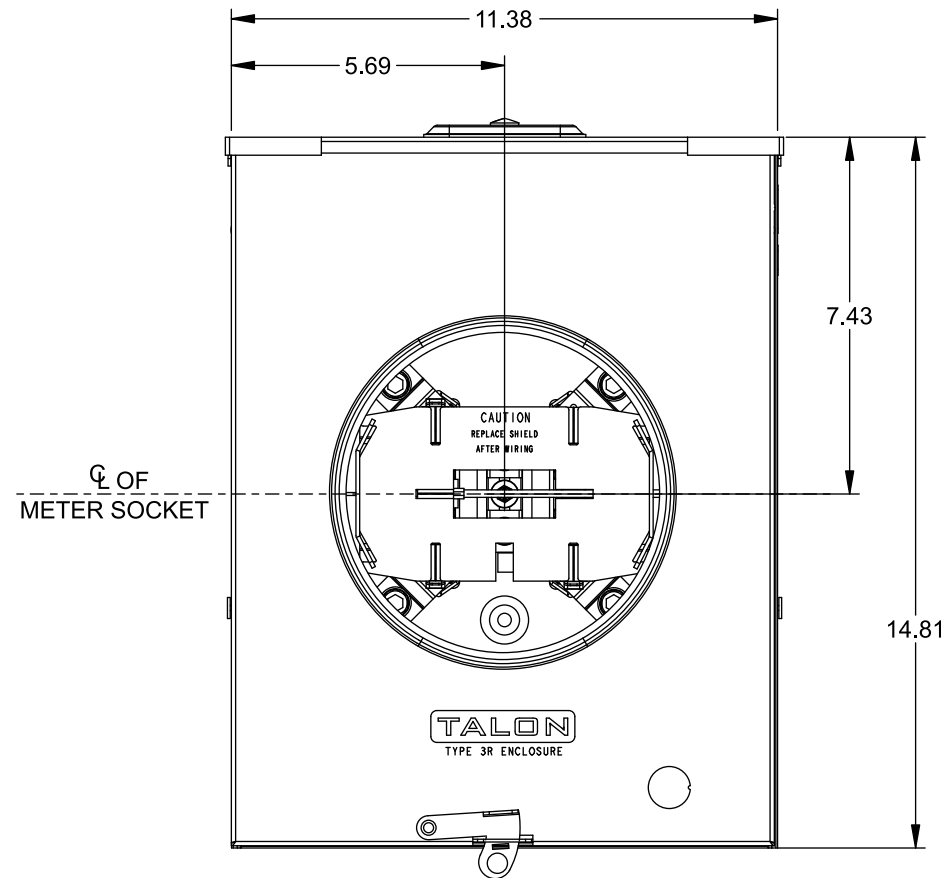

## Accessories

CONDUIT HUBS (RX Type)	
TRADE SIZE	CATALOG No.
1-1/4 INCH	EC38597 or H38597-2
1-1/2 INCH	EC38598 or H38598-2
2 INCH	EC38599 or H38599-2
2-1/2 INCH	EC38600 or H38600-2

Hub Cover Plate EC38595 or H38595-1

Meter Opening Cover Plate

Cat No: H659-0162

5th Jaw Kit

Cat. No: EC659-0121

## Connectors, Wire Sizes and Torques

CONNECTOR	WIRE SIZE	TORQUE
LINE, LOAD, NEUTRAL*	#6 - 350 kcmil	250 IN.-LBS.
GROUND	#2 - 14 AWG	50 IN.-LBS.

- \* External Hex Drive 1/2"
- \* Internal Hex Drive 5/16"

VIEW SHOWN WITH COVER REMOVED

© 2015 Copyright Siemens Industry, Inc.

**TALON**  
**Meter Socket**

Description: **200A Cont, 5 Jaw, UAT4, 600V AC, Painted Steel Enclosure**

JEL 6/30/15 DO NOT SCALE DRAWING Dwg No: **UAT417-XMBL**