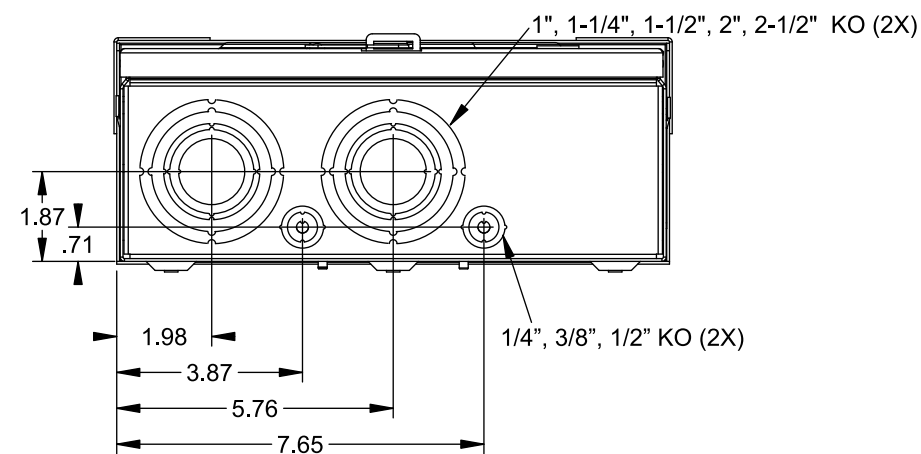

## Accessories

CONDUIT HUBS (RX Type)	
TRADE SIZE	CATALOG No.
1-1/4 INCH	EC38597 or H38597-2
1-1/2 INCH	EC38598 or H38598-2
2 INCH	EC38599 or H38599-2
2-1/2 INCH	EC38600 or H38600-2

Hub Cover Plate EC38595 or H38595-1

Meter Opening Cover Plate

Cat No: H659-0162

5th Jaw Kit

Cat. No: EC659-0121

## Connectors, Wire Sizes and Torques

CONNECTOR	WIRE SIZE	TORQUE
LINE, LOAD, NEUTRAL*	#6 - 350 kcmil	250 IN.-LBS.
GROUND	#2 - 14 AWG	50 IN.-LBS.

- \* External Hex Drive 1/2"
- \* Internal Hex Drive 5/16"

VIEW SHOWN WITH COVER REMOVED

© 2015 Copyright Siemens Industry, Inc.

**TALON**  
**Meter Socket**

Description: **200A Cont, 5 Jaw, UAT4, 600V AC, Painted Steel Enclosure**

JEL 6/30/15 DO NOT SCALE DRAWING Dwg No: **UAT417-XMBL**