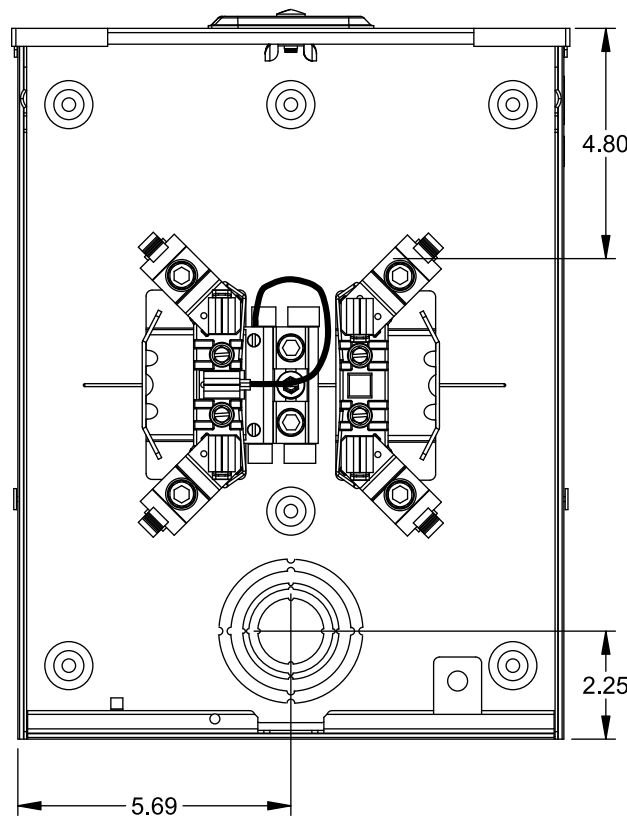

## Accessories

CONDUIT HUBS (RX Type)	
TRADE SIZE	CATALOG No.
1-1/4 INCH	EC38597 or H38597-2
1-1/2 INCH	EC38598 or H38598-2
2 INCH	EC38599 or H38599-2
2-1/2 INCH	EC38600 or H38600-2

Hub Cover Plate EC38595 or H38595-1

Meter Opening Cover Plate

Cat No: H659-0162

5th Jaw Kit

Cat. No: EC659-0121

## Connectors, Wire Sizes and Torques

CONNECTOR	WIRE SIZE	TORQUE
LINE, LOAD, NEUTRAL*	#6 - 350 kcmil	250 IN.-LBS.
GROUND	#2 - 14 AWG	50 IN.-LBS.

- \* External Hex Drive 1/2"
- \* Internal Hex Drive 5/16"

VIEW SHOWN WITH COVER REMOVED

© 2015 Copyright Siemens Industry, Inc.

**TALON**  
**Meter Socket**

Description: **200A Cont, 5 Jaw, UAT4, 600V AC, Painted Steel Enclosure**

JEL 6/30/15 DO NOT SCALE DRAWING Dwg No: **UAT417-XMBL**