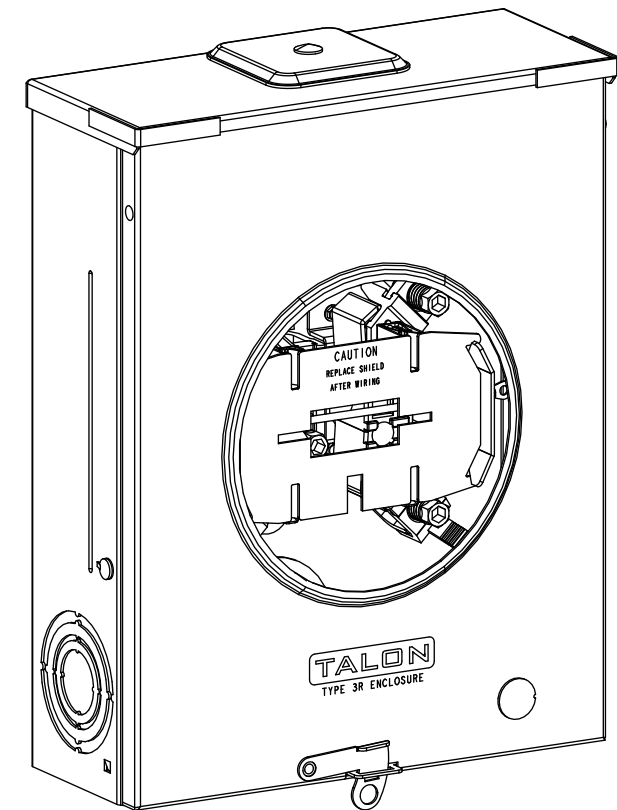

## Features and Ratings

- Ringless Type Meter Socket
- 200A Continuous, 250A Max., 600V AC
- Outdoor Enclosure (NEMA Type 3R)
- Painted G90 Steel
- 1 Phase, 3 Wire
- 5 Jaw Installed at the 9 o'Clock Position
- Meter Socket Type UAT4
- For Overhead or Underground Service
- Small Hub Opening, RX Type Cover Plate Installed
- Horn Bypass
- Clear Plastic Shield on Meter Socket
- 7/8" Barrel Lock Provision w/Bracket

## Accessories

CONDUIT HUBS (RX Type)	
TRADE SIZE	CATALOG No.
1-1/4 INCH	EC38597 or H38597-2
1-1/2 INCH	EC38598 or H38598-2
2 INCH	EC38599 or H38599-2
2-1/2 INCH	EC38600 or H38600-2

Hub Cover Plate EC38595 or H38595-1

Meter Opening Cover Plate

Cat No: H659-0162

5th Jaw Kit

Cat. No: EC659-0121

VIEW SHOWN WITH COVER REMOVED

© 2015 Copyright Siemens Industry, Inc.

**TALON**  
**Meter Socket**

Description: **200A Cont, 5 Jaw, UAT4, 600V AC, Painted Steel Enclosure**

JEL 6/30/15 DO NOT SCALE DRAWING Dwg No: **UAT417-XMBL**