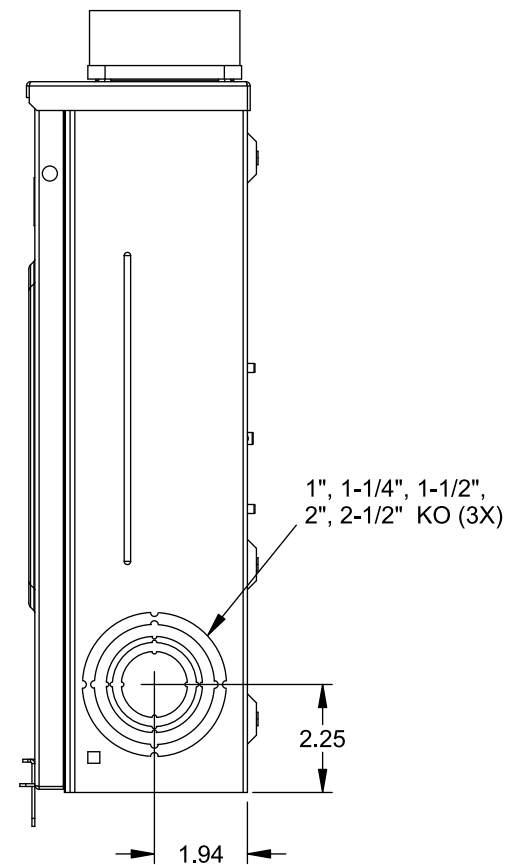

## Accessories

CONDUIT HUBS (RX Type)	
TRADE SIZE	CATALOG No.
1-1/4 INCH	EC38597 or H38597-2
1-1/2 INCH	EC38598 or H38598-2
2 INCH	EC38599 or H38599-2
2-1/2 INCH	EC38600 or H38600-2
Hub Cover Plate	EC38595 or H38595-1

Meter Opening Cover Plate  
Cat No: H659-0162  
5th Jaw Kit  
Cat. No: EC659-0121

## Connectors, Wire Sizes and Torques

CONNECTOR	WIRE SIZE	TORQUE
LINE, LOAD, NEUTRAL*	#6 - 350 kcmil	250 IN.-LBS.
GROUND	#2 - 14 AWG	50 IN.-LBS.

\* External Hex Drive 1/2"  
\* Internal Hex Drive 5/16"

VIEW SHOWN WITH COVER REMOVED