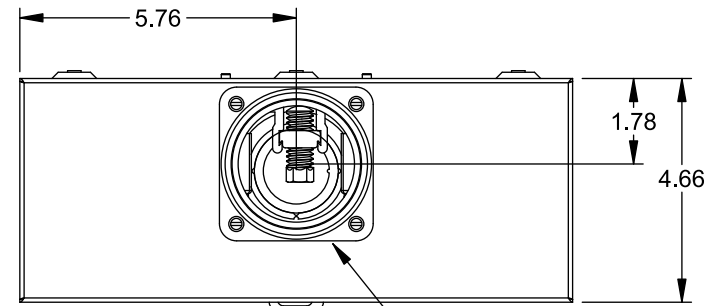

## Features and Ratings

- Ringless Type Meter Socket
- 200A Continuous, 250A Max., 600V AC
- Outdoor Enclosure (NEMA Type 3R)
- Painted G90 Steel
- 1 Phase, 3 Wire
- 4 Jaw Meter Socket
- Meter Socket Type UAT4
- For Overhead or Underground Service
- Small Hub Opening, RX Type 2-1/2" Hub Installed

## Accessories

CONDUIT HUBS (RX Type)	
TRADE SIZE	CATALOG No.
1-1/4 INCH	EC38597 or H38597-2
1-1/2 INCH	EC38598 or H38598-2
2 INCH	EC38599 or H38599-2
2-1/2 INCH	EC38600 or H38600-2
Hub Cover Plate	EC38595 or H38595-1

## Connectors, Wire Sizes and Torques

CONNECTOR	WIRE SIZE	TORQUE
LINE, LOAD, NEUTRAL*	#6 - 350 kcmil	250 IN.-LBS.
GROUND	#2 - 14 AWG	50 IN.-LBS.

\* External Hex Drive 1/2"  
\* Internal Hex Drive 5/16"

VIEW SHOWN WITH COVER REMOVED