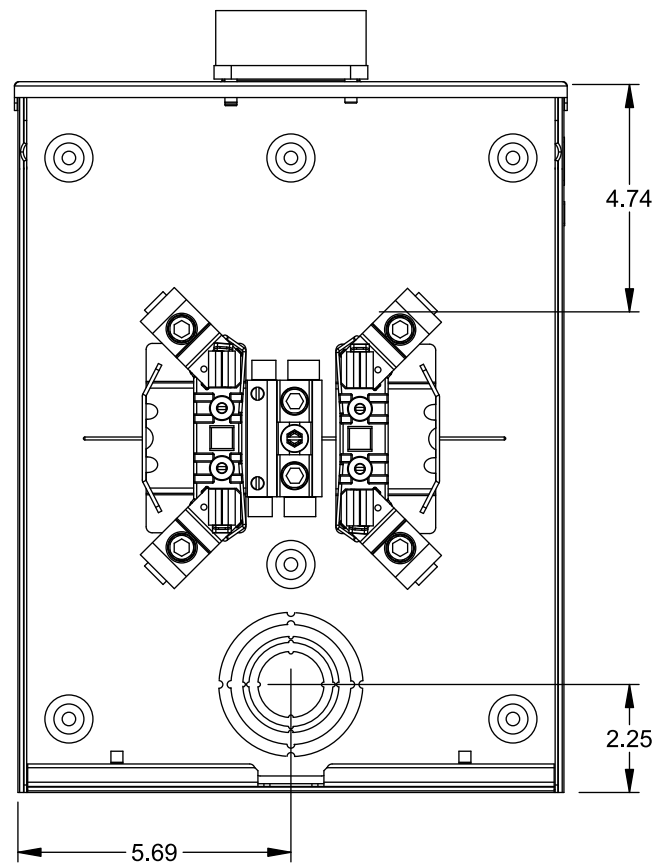

## Accessories

CONDUIT HUBS (RX Type)	
TRADE SIZE	CATALOG No.
1-1/4 INCH	EC38597 or H38597-2
1-1/2 INCH	EC38598 or H38598-2
2 INCH	EC38599 or H38599-2
2-1/2 INCH	EC38600 or H38600-2
Hub Cover Plate	EC38595 or H38595-1

Meter Opening Cover Plate  
Cat No: H659-0162  
5th Jaw Kit  
Cat. No: EC659-0121

## Connectors, Wire Sizes and Torques

CONNECTOR	WIRE SIZE	TORQUE
LINE, LOAD, NEUTRAL*	#6 - 350 kcmil	250 IN.-LBS.
GROUND	#2 - 14 AWG	50 IN.-LBS.

\* External Hex Drive 1/2"  
\* Internal Hex Drive 5/16"

VIEW SHOWN WITH COVER REMOVED

© 2015 Copyright Siemens Industry, Inc.

**TALON**

**Meter Socket**

Description: **200A Cont, 4 Jaw, UAT4, 600V AC, Painted Steel Enclosure**

JEL 6/30/15 DO NOT SCALE DRAWING Dwg No: **UAT417-EG**