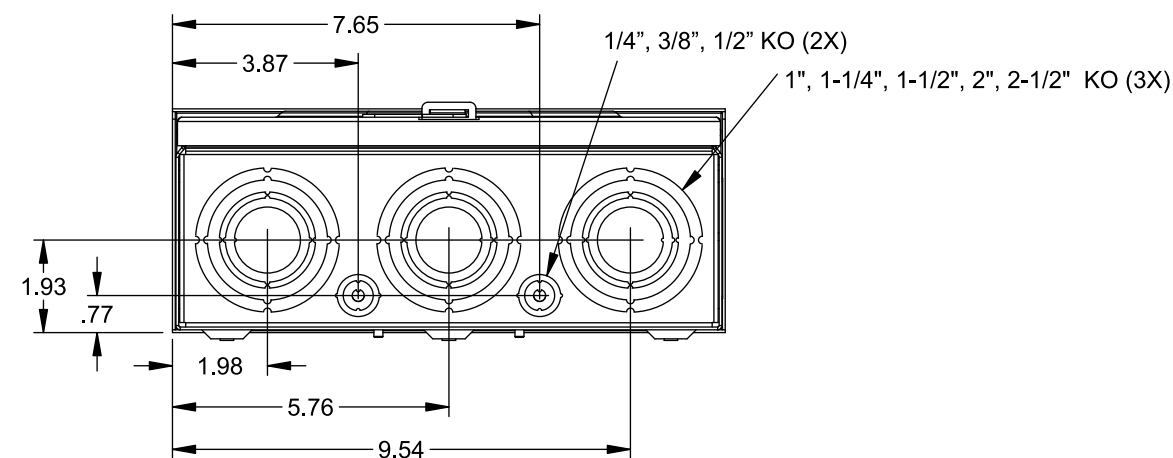

## Accessories

CONDUIT HUBS (RX Type)	
TRADE SIZE	CATALOG No.
1-1/4 INCH	EC38597 or H38597-2
1-1/2 INCH	EC38598 or H38598-2
2 INCH	EC38599 or H38599-2
2-1/2 INCH	EC38600 or H38600-2
Hub Cover Plate	EC38595 or H38595-1

## Connectors, Wire Sizes and Torques

CONNECTOR	WIRE SIZE	TORQUE
LINE, LOAD, NEUTRAL*	#6 - 350 kcmil	250 IN.-LBS.
GROUND	#2 - 14 AWG	50 IN.-LBS.

\* External Hex Drive 1/2"  
\* Internal Hex Drive 5/16"

VIEW SHOWN WITH COVER REMOVED