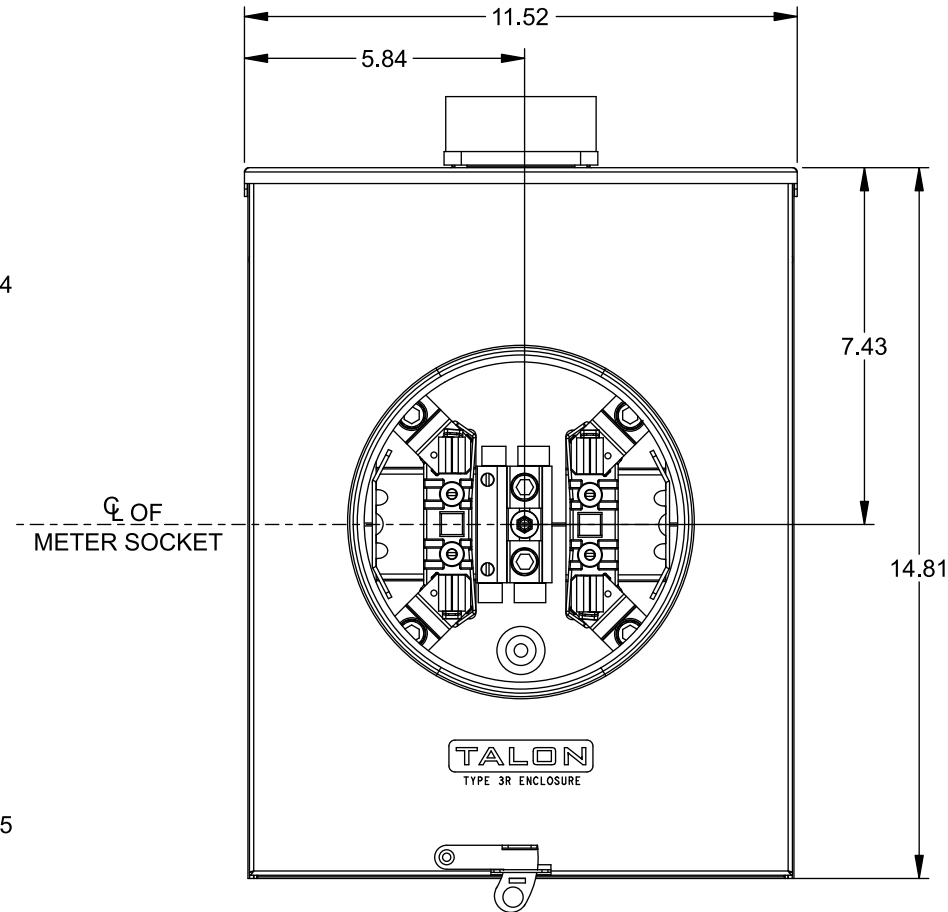

## Accessories

CONDUIT HUBS (RX Type)	
TRADE SIZE	CATALOG No.
1-1/4 INCH	EC38597 or H38597-2
1-1/2 INCH	EC38598 or H38598-2
2 INCH	EC38599 or H38599-2
2-1/2 INCH	EC38600 or H38600-2
Hub Cover Plate	EC38595 or H38595-1

Meter Opening Cover Plate  
Cat No: H659-0162  
5th Jaw Kit  
Cat. No: EC659-0121

## Connectors, Wire Sizes and Torques

CONNECTOR	WIRE SIZE	TORQUE
LINE, LOAD, NEUTRAL*	#6 - 350 kcmil	250 IN.-LBS.
GROUND	#2 - 14 AWG	50 IN.-LBS.

\* External Hex Drive 1/2"  
\* Internal Hex Drive 5/16"

VIEW SHOWN WITH COVER REMOVED