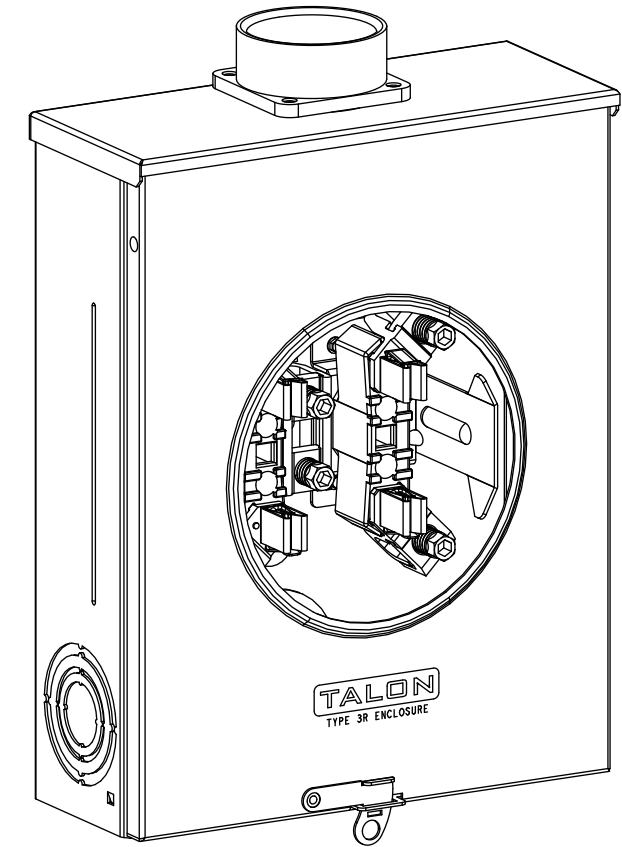

© 2015 Copyright Siemens Industry, Inc.

TALON

Meter Socket

Description: **200A Cont, 4 Jaw, UAT4, 600V AC, Painted Steel Enclosure**

JEL 6/30/15 DO NOT SCALE DRAWING Dwg No: **UAT417-EG**