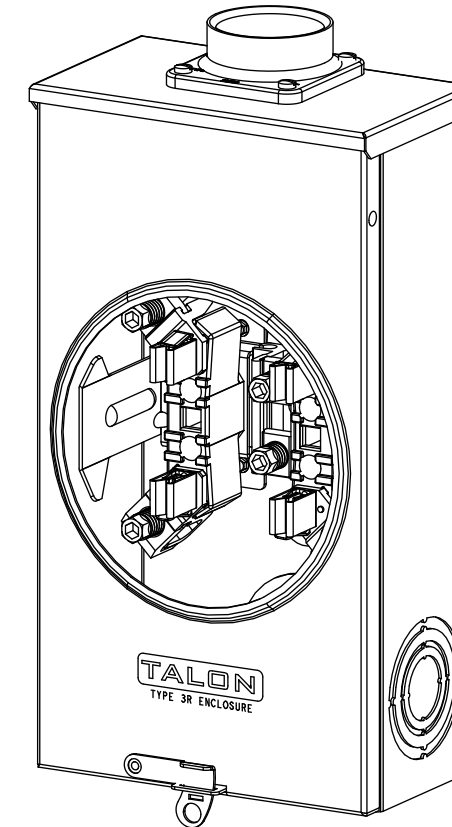

Catalog Number: UAT317-D0CB

Features and Ratings

- Ringless Type Meter Socket
- 200A Continuous, 250A Max., 600V AC
- Outdoor Enclosure (NEMA Type 3R)
- Painted G90 Steel
- 1 Phase, 3 Wire
- 4 Jaw Meter Socket
- Meter Socket Type UAT3
- For Overhead Service Only
- 2" RX Type Hub Installed

TYPE RX (SMALL) 2" HUB INSTALLED

Accessories

CONDUIT HUBS (RX Type)	
TRADE SIZE	CATALOG No.
1-1/4 INCH	EC38597 or H38597-2
1-1/2 INCH	EC38598 or H38598-2
2 INCH	EC38599 or H38599-2
2-1/2 INCH	EC38600 or H38600-2
Hub Cover Plate	EC38595 or H38595-1

Meter Opening Cover Plate
Cat No: H659-0162
5th Jaw Kit
Cat. No: EC659-0121

Connectors, Wire Sizes and Torques

CONNECTOR	WIRE SIZE	TORQUE
LINE, LOAD, NEUTRAL*	#6 - 350 kcmil	250 IN.-LBS.
GROUND	#2 - 14 AWG	50 IN.-LBS.

* External Hex Drive 1/2"
* Internal Hex Drive 5/16"

VIEW SHOWN WITH COVER REMOVED

© 2015 Copyright Siemens Industry, Inc.

TALON
Meter Socket

Description: **200A Cont, 4 Jaw, UAT3, 600V AC, Painted Steel Enclosure**