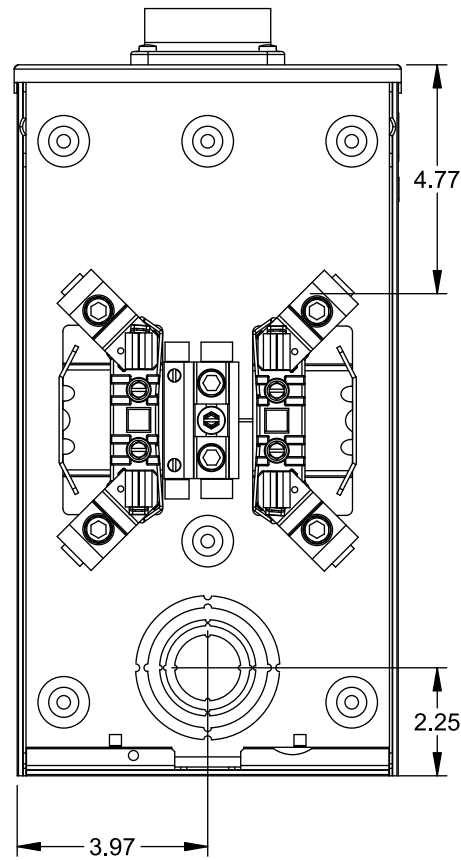

Catalog Number: UAT317-D0CB

Features and Ratings

- Ringless Type Meter Socket
- 200A Continuous, 250A Max., 600V AC
- Outdoor Enclosure (NEMA Type 3R)
- Painted G90 Steel
- 1 Phase, 3 Wire
- 4 Jaw Meter Socket
- Meter Socket Type UAT3
- For Overhead Service Only
- 2" RX Type Hub Installed

TYPE RX (SMALL) 2" HUB INSTALLED

Accessories

CONDUIT HUBS (RX Type)	
TRADE SIZE	CATALOG No.
1-1/4 INCH	EC38597 or H38597-2
1-1/2 INCH	EC38598 or H38598-2
2 INCH	EC38599 or H38599-2
2-1/2 INCH	EC38600 or H38600-2
Hub Cover Plate	EC38595 or H38595-1

Meter Opening Cover Plate
Cat No: H659-0162
5th Jaw Kit
Cat. No: EC659-0121

Connectors, Wire Sizes and Torques

CONNECTOR	WIRE SIZE	TORQUE
LINE, LOAD, NEUTRAL*	#6 - 350 kcmil	250 IN.-LBS.
GROUND	#2 - 14 AWG	50 IN.-LBS.

* External Hex Drive 1/2"
* Internal Hex Drive 5/16"

VIEW SHOWN WITH COVER REMOVED

© 2015 Copyright Siemens Industry, Inc.

TALON
Meter Socket

Description: **200A Cont, 4 Jaw, UAT3, 600V AC, Painted Steel Enclosure**