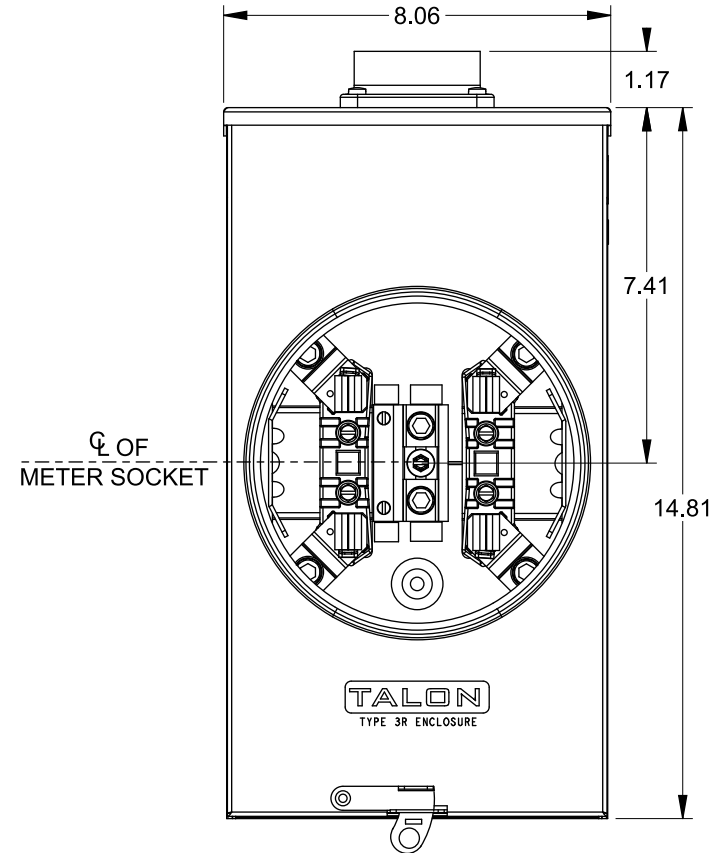

Catalog Number: UAT317-D0CB

Features and Ratings

- Ringless Type Meter Socket
- 200A Continuous, 250A Max., 600V AC
- Outdoor Enclosure (NEMA Type 3R)
- Painted G90 Steel
- 1 Phase, 3 Wire
- 4 Jaw Meter Socket
- Meter Socket Type UAT3
- For Overhead Service Only
- 2" RX Type Hub Installed

TYPE RX (SMALL) 2" HUB INSTALLED

Accessories

CONDUIT HUBS (RX Type)	
TRADE SIZE	CATALOG No.
1-1/4 INCH	EC38597 or H38597-2
1-1/2 INCH	EC38598 or H38598-2
2 INCH	EC38599 or H38599-2
2-1/2 INCH	EC38600 or H38600-2
Hub Cover Plate	EC38595 or H38595-1

Meter Opening Cover Plate
Cat No: H659-0162
5th Jaw Kit
Cat. No: EC659-0121

Connectors, Wire Sizes and Torques

CONNECTOR	WIRE SIZE	TORQUE
LINE, LOAD, NEUTRAL*	#6 - 350 kcmil	250 IN.-LBS.
GROUND	#2 - 14 AWG	50 IN.-LBS.

* External Hex Drive 1/2"
* Internal Hex Drive 5/16"

VIEW SHOWN WITH COVER REMOVED

© 2015 Copyright Siemens Industry, Inc.

TALON
Meter Socket

Description: **200A Cont, 4 Jaw, UAT3, 600V AC, Painted Steel Enclosure**