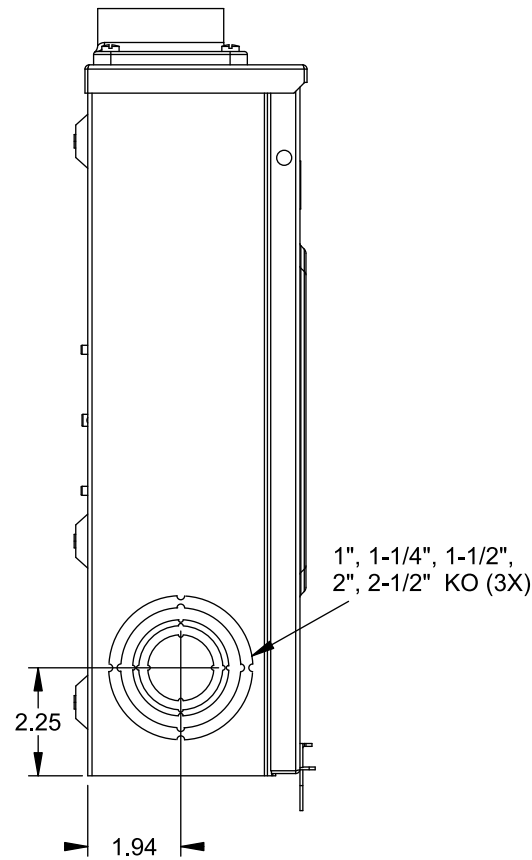

Catalog Number: UAT317-D0CB

Features and Ratings

- Ringless Type Meter Socket
- 200A Continuous, 250A Max., 600V AC
- Outdoor Enclosure (NEMA Type 3R)
- Painted G90 Steel
- 1 Phase, 3 Wire
- 4 Jaw Meter Socket
- Meter Socket Type UAT3
- For Overhead Service Only
- 2" RX Type Hub Installed

TYPE RX (SMALL) 2" HUB INSTALLED

Accessories

CONDUIT HUBS (RX Type)	
TRADE SIZE	CATALOG No.
1-1/4 INCH	EC38597 or H38597-2
1-1/2 INCH	EC38598 or H38598-2
2 INCH	EC38599 or H38599-2
2-1/2 INCH	EC38600 or H38600-2
Hub Cover Plate	EC38595 or H38595-1

Meter Opening Cover Plate
Cat No: H659-0162
5th Jaw Kit
Cat. No: EC659-0121

Connectors, Wire Sizes and Torques

CONNECTOR	WIRE SIZE	TORQUE
LINE, LOAD, NEUTRAL*	#6 - 350 kcmil	250 IN.-LBS.
GROUND	#2 - 14 AWG	50 IN.-LBS.

* External Hex Drive 1/2"
* Internal Hex Drive 5/16"

VIEW SHOWN WITH COVER REMOVED

© 2015 Copyright Siemens Industry, Inc.

TALON
Meter Socket

Description: **200A Cont, 4 Jaw, UAT3, 600V AC, Painted Steel Enclosure**