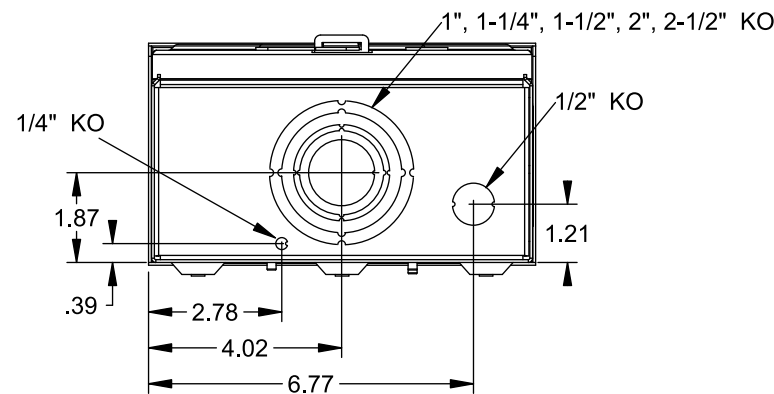

Catalog Number: UAT317-D0CB

Features and Ratings

- Ringless Type Meter Socket
- 200A Continuous, 250A Max., 600V AC
- Outdoor Enclosure (NEMA Type 3R)
- Painted G90 Steel
- 1 Phase, 3 Wire
- 4 Jaw Meter Socket
- Meter Socket Type UAT3
- For Overhead Service Only
- 2" RX Type Hub Installed

TYPE RX (SMALL) 2" HUB INSTALLED

Accessories

CONDUIT HUBS (RX Type)	
TRADE SIZE	CATALOG No.
1-1/4 INCH	EC38597 or H38597-2
1-1/2 INCH	EC38598 or H38598-2
2 INCH	EC38599 or H38599-2
2-1/2 INCH	EC38600 or H38600-2
Hub Cover Plate	EC38595 or H38595-1

Meter Opening Cover Plate
Cat No: H659-0162
5th Jaw Kit
Cat. No: EC659-0121

Connectors, Wire Sizes and Torques

CONNECTOR	WIRE SIZE	TORQUE
LINE, LOAD, NEUTRAL*	#6 - 350 kcmil	250 IN.-LBS.
GROUND	#2 - 14 AWG	50 IN.-LBS.

* External Hex Drive 1/2"
* Internal Hex Drive 5/16"

VIEW SHOWN WITH COVER REMOVED

© 2015 Copyright Siemens Industry, Inc.

TALON
Meter Socket

Description: **200A Cont, 4 Jaw, UAT3, 600V AC, Painted Steel Enclosure**