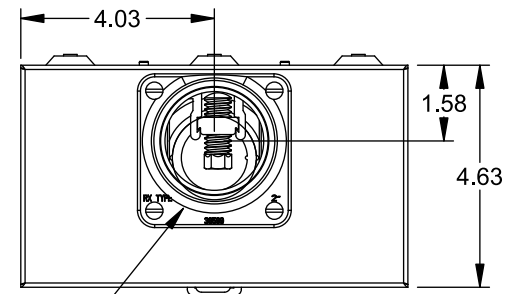

Catalog Number: UAT317-D0CB

Features and Ratings

- Ringless Type Meter Socket
- 200A Continuous, 250A Max., 600V AC
- Outdoor Enclosure (NEMA Type 3R)
- Painted G90 Steel
- 1 Phase, 3 Wire
- 4 Jaw Meter Socket
- Meter Socket Type UAT3
- For Overhead Service Only
- 2" RX Type Hub Installed

TYPE RX (SMALL) 2" HUB INSTALLED

Accessories

CONDUIT HUBS (RX Type)	
TRADE SIZE	CATALOG No.
1-1/4 INCH	EC38597 or H38597-2
1-1/2 INCH	EC38598 or H38598-2
2 INCH	EC38599 or H38599-2
2-1/2 INCH	EC38600 or H38600-2
Hub Cover Plate	EC38595 or H38595-1

Meter Opening Cover Plate
Cat No: H659-0162
5th Jaw Kit
Cat. No: EC659-0121

Connectors, Wire Sizes and Torques

CONNECTOR	WIRE SIZE	TORQUE
LINE, LOAD, NEUTRAL*	#6 - 350 kcmil	250 IN.-LBS.
GROUND	#2 - 14 AWG	50 IN.-LBS.

* External Hex Drive 1/2"
* Internal Hex Drive 5/16"

VIEW SHOWN WITH COVER REMOVED

© 2015 Copyright Siemens Industry, Inc.

TALON
Meter Socket

Description: **200A Cont, 4 Jaw, UAT3, 600V AC, Painted Steel Enclosure**