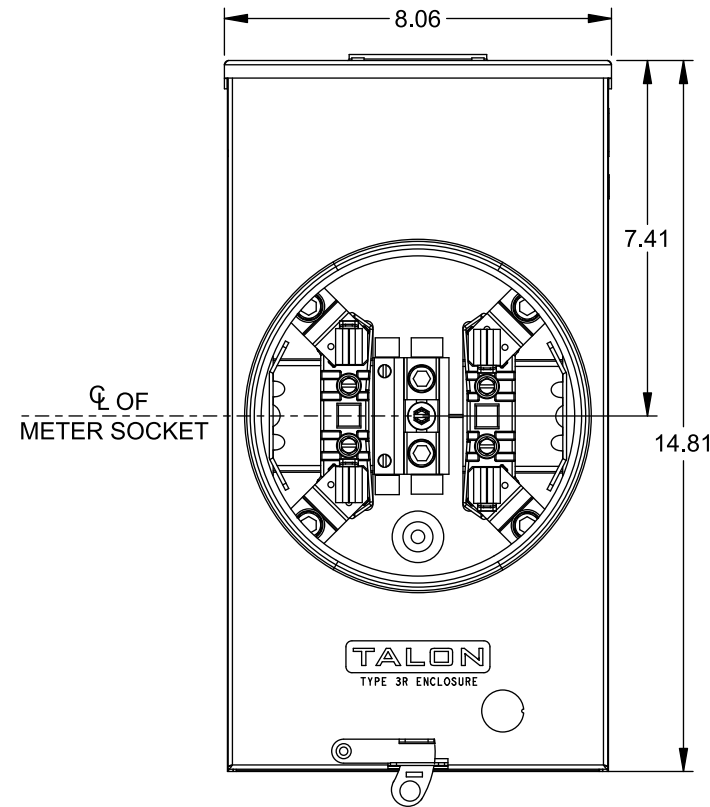

Catalog Number: UAT317-0PGP

Features and Ratings

- Ringless Type Meter Socket
- 200A Continuous, 250A Max., 600V AC
- Outdoor Enclosure (NEMA Type 3R)
- Painted G90 Steel
- 1 Phase, 3 Wire
- 4 Jaw Meter Socket
- Meter Socket Type UAT3
- For Overhead Service Only
- Small Hub Opening
- Horn Bypass
- 7/8" Barrel Lock Provision w/Bracket

TYPE RX (SMALL) HUB OPENING

Accessories

| CONDUIT HUBS (RX Type) | |
|------------------------|---------------------|
| TRADE SIZE | CATALOG No. |
| 1-1/4 INCH | EC38597 or H38597-2 |
| 1-1/2 INCH | EC38598 or H38598-2 |
| 2 INCH | EC38599 or H38599-2 |
| 2-1/2 INCH | EC38600 or H38600-2 |
| Hub Cover Plate | EC38595 or H38595-1 |

Meter Opening Cover Plate
Cat No: H659-0162
5th Jaw Kit
Cat. No: EC659-0121

Connectors, Wire Sizes and Torques

| CONNECTOR | WIRE SIZE | TORQUE |
|----------------------|----------------|--------------|
| LINE, LOAD, NEUTRAL* | #6 - 350 kcmil | 250 IN.-LBS. |
| GROUND | #2 - 14 AWG | 50 IN.-LBS. |

* External Hex Drive 1/2"
* Internal Hex Drive 5/16"

VIEW SHOWN WITH COVER REMOVED

© 2015 Copyright Siemens Industry, Inc.

TALON
Meter Socket

Description: **200A Cont, 4 Jaw, UAT3, 600V AC, Painted Steel Enclosure**