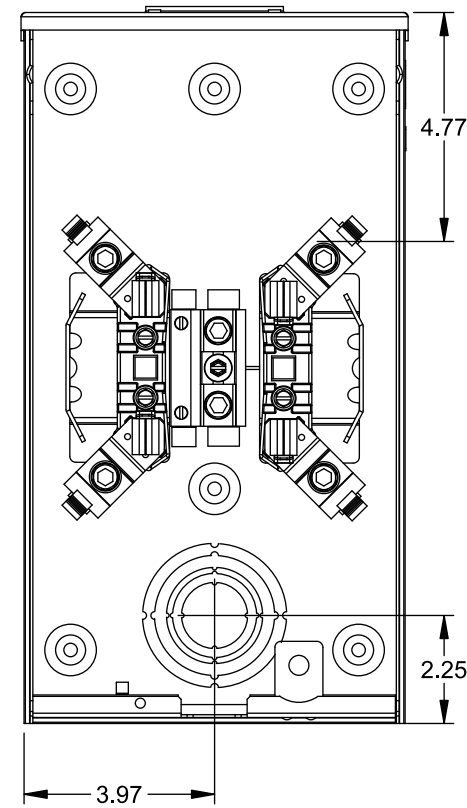

Catalog Number: UAT317-0PGP

Features and Ratings

- Ringless Type Meter Socket
- 200A Continuous, 250A Max., 600V AC
- Outdoor Enclosure (NEMA Type 3R)
- Painted G90 Steel
- 1 Phase, 3 Wire
- 4 Jaw Meter Socket
- Meter Socket Type UAT3
- For Overhead Service Only
- Small Hub Opening
- Horn Bypass
- 7/8" Barrel Lock Provision w/Bracket

TYPE RX (SMALL) HUB OPENING

Accessories

| CONDUIT HUBS (RX Type) | |
|------------------------|---------------------|
| TRADE SIZE | CATALOG No. |
| 1-1/4 INCH | EC38597 or H38597-2 |
| 1-1/2 INCH | EC38598 or H38598-2 |
| 2 INCH | EC38599 or H38599-2 |
| 2-1/2 INCH | EC38600 or H38600-2 |
| Hub Cover Plate | EC38595 or H38595-1 |

Meter Opening Cover Plate
Cat No: H659-0162
5th Jaw Kit
Cat. No: EC659-0121

Connectors, Wire Sizes and Torques

| CONNECTOR | WIRE SIZE | TORQUE |
|----------------------|----------------|--------------|
| LINE, LOAD, NEUTRAL* | #6 - 350 kcmil | 250 IN.-LBS. |
| GROUND | #2 - 14 AWG | 50 IN.-LBS. |

* External Hex Drive 1/2"
* Internal Hex Drive 5/16"

VIEW SHOWN WITH COVER REMOVED

© 2015 Copyright Siemens Industry, Inc.

TALON
Meter Socket

Description: **200A Cont, 4 Jaw, UAT3, 600V AC, Painted Steel Enclosure**