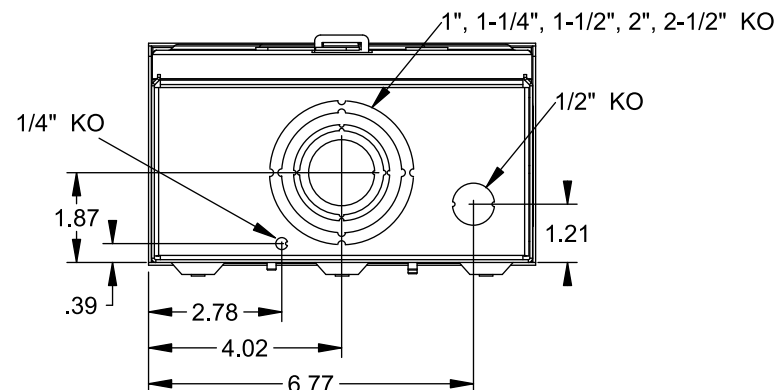

TYPE RX (SMALL) HUB OPENING

Accessories

| CONDUIT HUBS (RX Type) | |
|------------------------|---------------------|
| TRADE SIZE | CATALOG No. |
| 1-1/4 INCH | EC38597 or H38597-2 |
| 1-1/2 INCH | EC38598 or H38598-2 |
| 2 INCH | EC38599 or H38599-2 |
| 2-1/2 INCH | EC38600 or H38600-2 |
| Hub Cover Plate | EC38595 or H38595-1 |

Meter Opening Cover Plate
Cat No: H659-0162
5th Jaw Kit
Cat. No: EC659-0121

Connectors, Wire Sizes and Torques

| CONNECTOR | WIRE SIZE | TORQUE |
|----------------------|----------------|--------------|
| LINE, LOAD, NEUTRAL* | #6 - 350 kcmil | 250 IN.-LBS. |
| GROUND | #2 - 14 AWG | 50 IN.-LBS. |

* External Hex Drive 1/2"
* Internal Hex Drive 5/16"

VIEW SHOWN WITH COVER REMOVED

© 2015 Copyright Siemens Industry, Inc.

TALON
Meter Socket

Description: **200A Cont, 4 Jaw, UAT3, 600V AC, Painted Steel Enclosure**