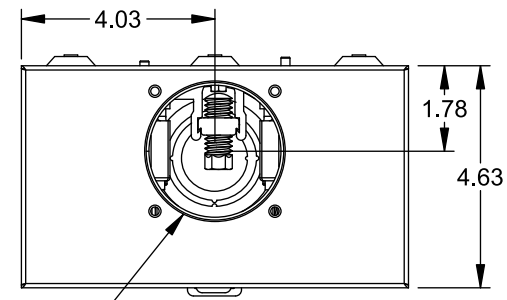

Catalog Number: UAT317-0PGP

Features and Ratings

- Ringless Type Meter Socket
- 200A Continuous, 250A Max., 600V AC
- Outdoor Enclosure (NEMA Type 3R)
- Painted G90 Steel
- 1 Phase, 3 Wire
- 4 Jaw Meter Socket
- Meter Socket Type UAT3
- For Overhead Service Only
- Small Hub Opening
- Horn Bypass
- 7/8" Barrel Lock Provision w/Bracket

TYPE RX (SMALL) HUB OPENING

Accessories

| CONDUIT HUBS (RX Type) | |
|------------------------|---------------------|
| TRADE SIZE | CATALOG No. |
| 1-1/4 INCH | EC38597 or H38597-2 |
| 1-1/2 INCH | EC38598 or H38598-2 |
| 2 INCH | EC38599 or H38599-2 |
| 2-1/2 INCH | EC38600 or H38600-2 |
| Hub Cover Plate | EC38595 or H38595-1 |

Meter Opening Cover Plate
Cat No: H659-0162
5th Jaw Kit
Cat. No: EC659-0121

Connectors, Wire Sizes and Torques

| CONNECTOR | WIRE SIZE | TORQUE |
|----------------------|----------------|--------------|
| LINE, LOAD, NEUTRAL* | #6 - 350 kcmil | 250 IN.-LBS. |
| GROUND | #2 - 14 AWG | 50 IN.-LBS. |

* External Hex Drive 1/2"
* Internal Hex Drive 5/16"

VIEW SHOWN WITH COVER REMOVED

© 2015 Copyright Siemens Industry, Inc.

TALON
Meter Socket

Description: **200A Cont, 4 Jaw, UAT3, 600V AC, Painted Steel Enclosure**