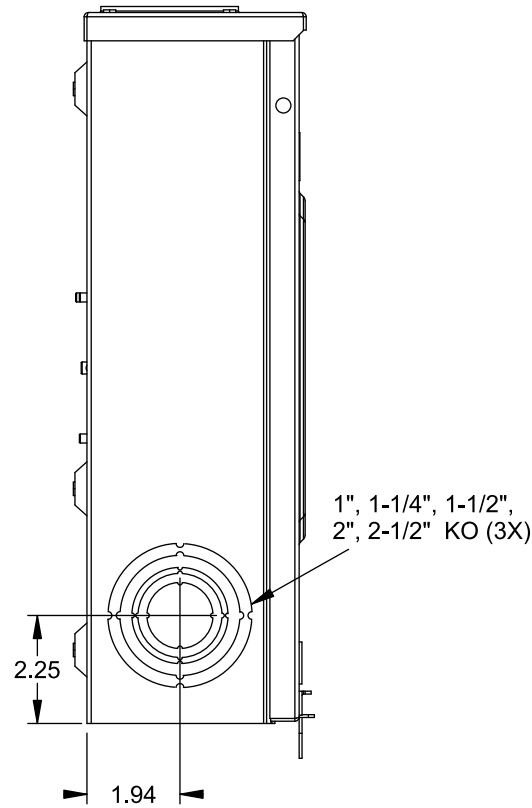

Catalog Number: UAT317-0PGP

Features and Ratings

- Ringless Type Meter Socket
- 200A Continuous, 250A Max., 600V AC
- Outdoor Enclosure (NEMA Type 3R)
- Painted G90 Steel
- 1 Phase, 3 Wire
- 4 Jaw Meter Socket
- Meter Socket Type UAT3
- For Overhead Service Only
- Small Hub Opening
- Horn Bypass
- 7/8" Barrel Lock Provision w/Bracket

TYPE RX (SMALL) HUB OPENING

Accessories

| CONDUIT HUBS (RX Type) | |
|------------------------|---------------------|
| TRADE SIZE | CATALOG No. |
| 1-1/4 INCH | EC38597 or H38597-2 |
| 1-1/2 INCH | EC38598 or H38598-2 |
| 2 INCH | EC38599 or H38599-2 |
| 2-1/2 INCH | EC38600 or H38600-2 |
| Hub Cover Plate | EC38595 or H38595-1 |

Meter Opening Cover Plate
Cat No: H659-0162
5th Jaw Kit
Cat. No: EC659-0121

Connectors, Wire Sizes and Torques

| CONNECTOR | WIRE SIZE | TORQUE |
|----------------------|----------------|--------------|
| LINE, LOAD, NEUTRAL* | #6 - 350 kcmil | 250 IN.-LBS. |
| GROUND | #2 - 14 AWG | 50 IN.-LBS. |

* External Hex Drive 1/2"
* Internal Hex Drive 5/16"

VIEW SHOWN WITH COVER REMOVED

© 2015 Copyright Siemens Industry, Inc.

TALON
Meter Socket

Description: **200A Cont, 4 Jaw, UAT3, 600V AC, Painted Steel Enclosure**