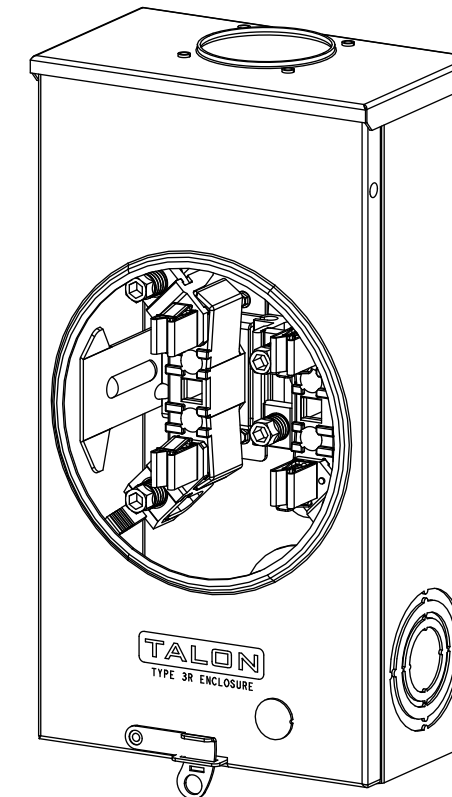

Catalog Number: UAT317-0PGP

Features and Ratings

- Ringless Type Meter Socket
- 200A Continuous, 250A Max., 600V AC
- Outdoor Enclosure (NEMA Type 3R)
- Painted G90 Steel
- 1 Phase, 3 Wire
- 4 Jaw Meter Socket
- Meter Socket Type UAT3
- For Overhead Service Only
- Small Hub Opening
- Horn Bypass
- 7/8" Barrel Lock Provision w/Bracket

TYPE RX (SMALL) HUB OPENING

Accessories

| CONDUIT HUBS (RX Type) | |
|------------------------|---------------------|
| TRADE SIZE | CATALOG No. |
| 1-1/4 INCH | EC38597 or H38597-2 |
| 1-1/2 INCH | EC38598 or H38598-2 |
| 2 INCH | EC38599 or H38599-2 |
| 2-1/2 INCH | EC38600 or H38600-2 |
| Hub Cover Plate | EC38595 or H38595-1 |

Meter Opening Cover Plate
Cat No: H659-0162
5th Jaw Kit
Cat. No: EC659-0121

Connectors, Wire Sizes and Torques

| CONNECTOR | WIRE SIZE | TORQUE |
|----------------------|----------------|--------------|
| LINE, LOAD, NEUTRAL* | #6 - 350 kcmil | 250 IN.-LBS. |
| GROUND | #2 - 14 AWG | 50 IN.-LBS. |

* External Hex Drive 1/2"
* Internal Hex Drive 5/16"

VIEW SHOWN WITH COVER REMOVED

© 2015 Copyright Siemens Industry, Inc.

TALON
Meter Socket

Description: **200A Cont, 4 Jaw, UAT3, 600V AC, Painted Steel Enclosure**