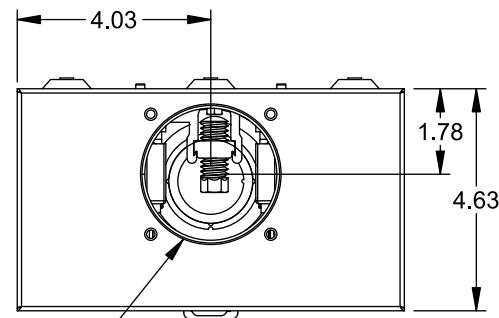

Catalog Number: UAT314-BG

Features and Ratings

- Ringless Type Meter Socket
- 160A Continuous, 200A Max., 600V AC
- Outdoor Enclosure (NEMA Type 3R)
- Painted G90 Steel
- 1 Phase, 3 Wire
- 4 Jaw Meter Socket
- Meter Socket Type UAT3
- For Overhead Service Only
- Small Hub Opening, 1-1/4" Hub Included (Not Installed)

TYPE RX HUB OPENING

Accessories

CONDUIT HUBS (RX Type)	
TRADE SIZE	CATALOG No.
1-1/4 INCH	EC38597 or H38597-2
1-1/2 INCH	EC38598 or H38598-2
2 INCH	EC38599 or H38599-2
2-1/2 INCH	EC38600 or H38600-2
Hub Cover Plate	EC38595 or H38595-1

Meter Opening Cover Plate
Cat No: H659-0162
5th Jaw Kit
Cat. No: EC659-0121

Connectors, Wire Sizes and Torques

CONNECTOR	WIRE SIZE	TORQUE
LINE, LOAD, NEUTRAL*	#6 - 350 kcmil	250 IN.-LBS.
GROUND	#2 - 14 AWG	50 IN.-LBS.

* External Hex Drive 1/2"
* Internal Hex Drive 5/16"

1-1/4" Hub Included

© 2015 Copyright Siemens Industry, Inc.

TALON
Meter Socket

Description: **160A Cont, 4 Jaw, UAT3, 600V AC, Painted Steel Enclosure**