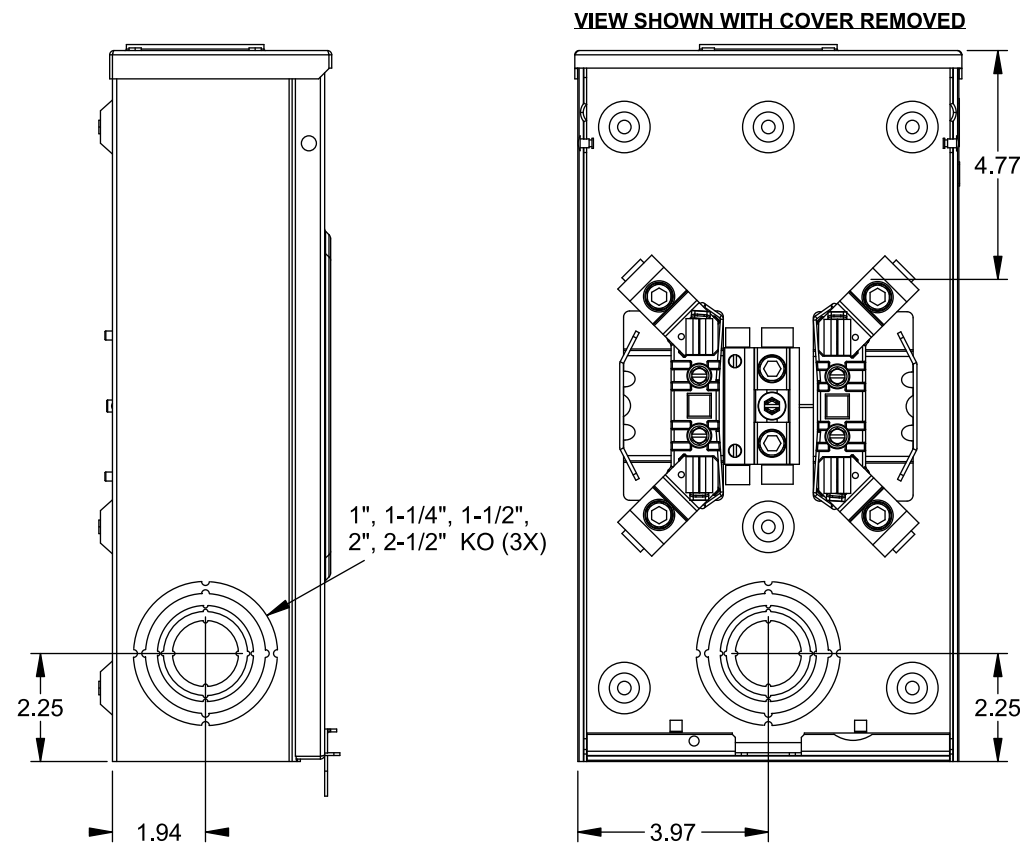

Catalog Number: UAT314-BG

Features and Ratings

- Ringless Type Meter Socket
- 160A Continuous, 200A Max., 600V AC
- Outdoor Enclosure (NEMA Type 3R)
- Painted G90 Steel
- 1 Phase, 3 Wire
- 4 Jaw Meter Socket
- Meter Socket Type UAT3
- For Overhead Service Only
- Small Hub Opening, 1-1/4" Hub Included (Not Installed)

TYPE RX HUB OPENING

Accessories

CONDUIT HUBS (RX Type)	
TRADE SIZE	CATALOG No.
1-1/4 INCH	EC38597 or H38597-2
1-1/2 INCH	EC38598 or H38598-2
2 INCH	EC38599 or H38599-2
2-1/2 INCH	EC38600 or H38600-2
Hub Cover Plate	EC38595 or H38595-1

Meter Opening Cover Plate
Cat No: H659-0162
5th Jaw Kit
Cat. No: EC659-0121

Connectors, Wire Sizes and Torques

CONNECTOR	WIRE SIZE	TORQUE
LINE, LOAD, NEUTRAL*	#6 - 350 kcmil	250 IN.-LBS.
GROUND	#2 - 14 AWG	50 IN.-LBS.

* External Hex Drive 1/2"
* Internal Hex Drive 5/16"

1-1/4" Hub Included

© 2015 Copyright Siemens Industry, Inc.

TALON
Meter Socket

Description: **160A Cont, 4 Jaw, UAT3, 600V AC, Painted Steel Enclosure**