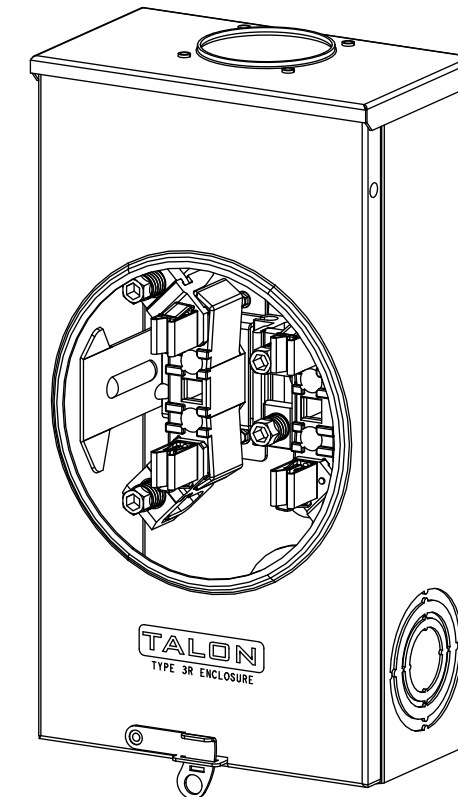

Catalog Number: UAT314-BG

Features and Ratings

- Ringless Type Meter Socket
- 160A Continuous, 200A Max., 600V AC
- Outdoor Enclosure (NEMA Type 3R)
- Painted G90 Steel
- 1 Phase, 3 Wire
- 4 Jaw Meter Socket
- Meter Socket Type UAT3
- For Overhead Service Only
- Small Hub Opening, 1-1/4" Hub Included (Not Installed)

TYPE RX HUB OPENING

Accessories

CONDUIT HUBS (RX Type)	
TRADE SIZE	CATALOG No.
1-1/4 INCH	EC38597 or H38597-2
1-1/2 INCH	EC38598 or H38598-2
2 INCH	EC38599 or H38599-2
2-1/2 INCH	EC38600 or H38600-2
Hub Cover Plate	EC38595 or H38595-1

Meter Opening Cover Plate
Cat No: H659-0162
5th Jaw Kit
Cat. No: EC659-0121

Connectors, Wire Sizes and Torques

CONNECTOR	WIRE SIZE	TORQUE
LINE, LOAD, NEUTRAL*	#6 - 350 kcmil	250 IN.-LBS.
GROUND	#2 - 14 AWG	50 IN.-LBS.

* External Hex Drive 1/2"
* Internal Hex Drive 5/16"

1-1/4" Hub Included

© 2015 Copyright Siemens Industry, Inc.

TALON
Meter Socket

Description: **160A Cont, 4 Jaw, UAT3, 600V AC, Painted Steel Enclosure**