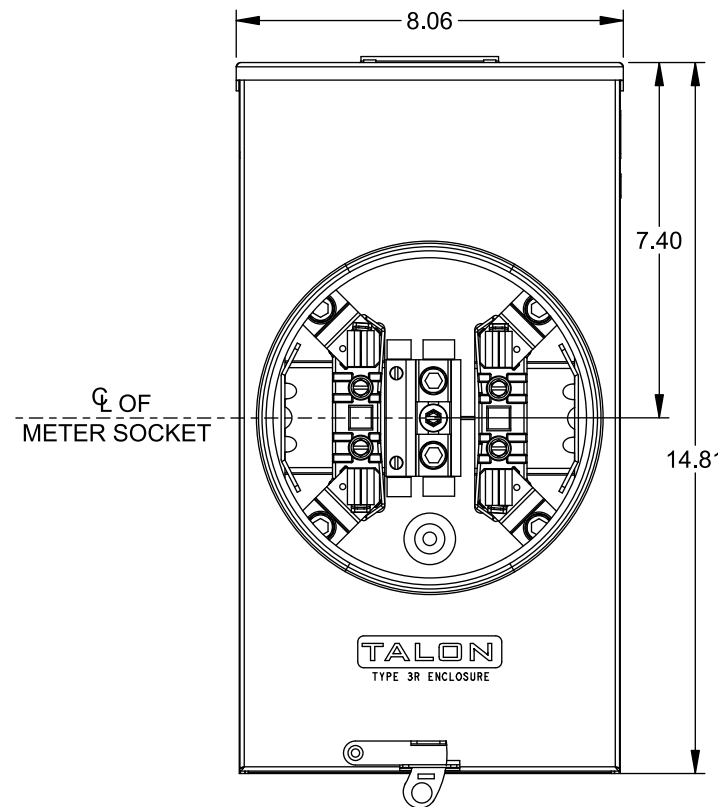

Catalog Number: UAT314-BG

Features and Ratings

- Ringless Type Meter Socket
- 160A Continuous, 200A Max., 600V AC
- Outdoor Enclosure (NEMA Type 3R)
- Painted G90 Steel
- 1 Phase, 3 Wire
- 4 Jaw Meter Socket
- Meter Socket Type UAT3
- For Overhead Service Only
- Small Hub Opening, 1-1/4" Hub Included (Not Installed)

TYPE RX HUB OPENING

Accessories

CONDUIT HUBS (RX Type)	
TRADE SIZE	CATALOG No.
1-1/4 INCH	EC38597 or H38597-2
1-1/2 INCH	EC38598 or H38598-2
2 INCH	EC38599 or H38599-2
2-1/2 INCH	EC38600 or H38600-2
Hub Cover Plate	EC38595 or H38595-1

Meter Opening Cover Plate
Cat No: H659-0162
5th Jaw Kit
Cat. No: EC659-0121

Connectors, Wire Sizes and Torques

CONNECTOR	WIRE SIZE	TORQUE
LINE, LOAD, NEUTRAL*	#6 - 350 kcmil	250 IN.-LBS.
GROUND	#2 - 14 AWG	50 IN.-LBS.

* External Hex Drive 1/2"
* Internal Hex Drive 5/16"

1-1/4" Hub Included

© 2015 Copyright Siemens Industry, Inc.

TALON
Meter Socket

Description: **160A Cont, 4 Jaw, UAT3, 600V AC, Painted Steel Enclosure**