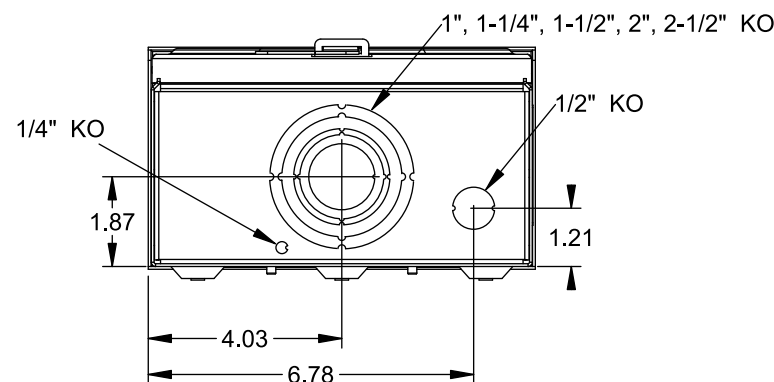

TYPE RX HUB OPENING

Accessories

CONDUIT HUBS (RX Type)	
TRADE SIZE	CATALOG No.
1-1/4 INCH	EC38597 or H38597-2
1-1/2 INCH	EC38598 or H38598-2
2 INCH	EC38599 or H38599-2
2-1/2 INCH	EC38600 or H38600-2
Hub Cover Plate	EC38595 or H38595-1

Meter Opening Cover Plate
Cat No: H659-0162
5th Jaw Kit
Cat. No: EC659-0121

Connectors, Wire Sizes and Torques

CONNECTOR	WIRE SIZE	TORQUE
LINE, LOAD, NEUTRAL*	#6 - 350 kcmil	250 IN.-LBS.
GROUND	#2 - 14 AWG	50 IN.-LBS.

* External Hex Drive 1/2"
* Internal Hex Drive 5/16"

1-1/4" Hub Included

© 2015 Copyright Siemens Industry, Inc.

TALON
Meter Socket

Description: **160A Cont, 4 Jaw, UAT3, 600V AC, Painted Steel Enclosure**