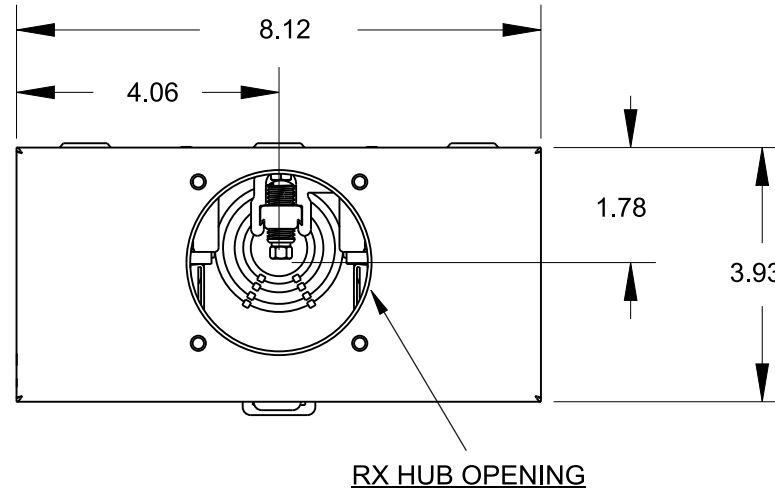

Catalog Number: UAT131-BPGP

Features and Ratings

- Ringless Type Meter Socket
- 135A Continuous, 135A Max.
- Outdoor Enclosure (NEMA Type 3R)
- Painted G90 STEEL
- 1 Phase, 3 Wire, 600V AC
- 4 Jaw
- Horn Bypass
- For Overhead or Underground Service
- RX Hub Opening, 1/4" Hub Installed
- 7/8" Barrel Lock Provision

Accessories

Meter Opening Cover Plate
Cat No: H39968

RX HUB KITS

Cat No: H38597-2 (1.25")
Cat No: H38598-2 (1.50")
Cat No: H38599-2 (2.00")
Cat No: H38600-2 (2.50")

RX HUB KITS

Cat No: EC38597 (1.25")
Cat No: EC38598 (1.50")
Cat No: EC38599 (2.00")
Cat No: EC38600 (2.50")

HUB COVER PLATE

Cat No: H38595-2

Lugs, Wire Sizes and Torques

LOCATION	LUG SIZE	TORQUE
LINE*	#6-350 kcmil	250 LB-IN
LOAD*	#6-350 kcmil	250 LB-IN
NEUTRAL*	#6-350 kcmil	250 LB-IN
GROUND*	#14-2	50 LB-IN

* External Hex drive 1/2"
* Internal Hex drive 5/16"

TALON Meter Socket

Description:
**135A Cont, 4 Jaw, UAT-1, 600V AC,
Painted G90 STEEL**