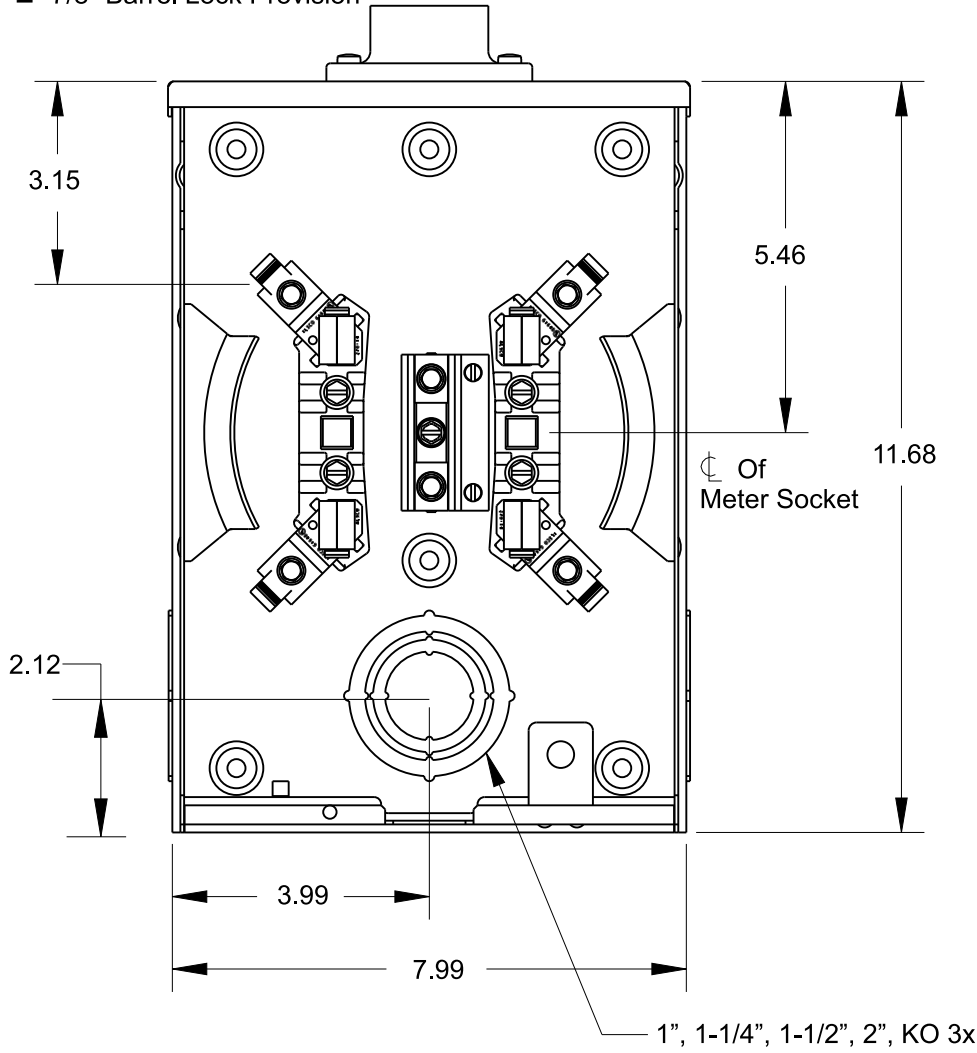

Catalog Number: UAT131-BPGP

Features and Ratings

- Ringless Type Meter Socket
- 135A Continuous, 135A Max.
- Outdoor Enclosure (NEMA Type 3R)
- Painted G90 STEEL
- 1 Phase, 3 Wire, 600V AC
- 4 Jaw
- Horn Bypass
- For Overhead or Underground Service
- RX Hub Opening, 1/4" Hub Installed
- 7/8" Barrel Lock Provision

Accessories

Meter Opening Cover Plate
Cat No: H39968

RX HUB KITS

Cat No: H38597-2 (1.25")
Cat No: H38598-2 (1.50")
Cat No: H38599-2 (2.00")
Cat No: H38600-2 (2.50")

RX HUB KITS

Cat No: EC38597 (1.25")
Cat No: EC38598 (1.50")
Cat No: EC38599 (2.00")
Cat No: EC38600 (2.50")

HUB COVER PLATE

Cat No: H38595-2

Lugs, Wire Sizes and Torques

LOCATION	LUG SIZE	TORQUE
LINE*	#6-350 kcmil	250 LB-IN
LOAD*	#6-350 kcmil	250 LB-IN
NEUTRAL*	#6-350 kcmil	250 LB-IN
GROUND*	#14-2	50 LB-IN

* External Hex drive 1/2"
* Internal Hex drive 5/16"

TALON Meter Socket

Description:
**135A Cont, 4 Jaw, UAT-1, 600V AC,
Painted G90 STEEL**