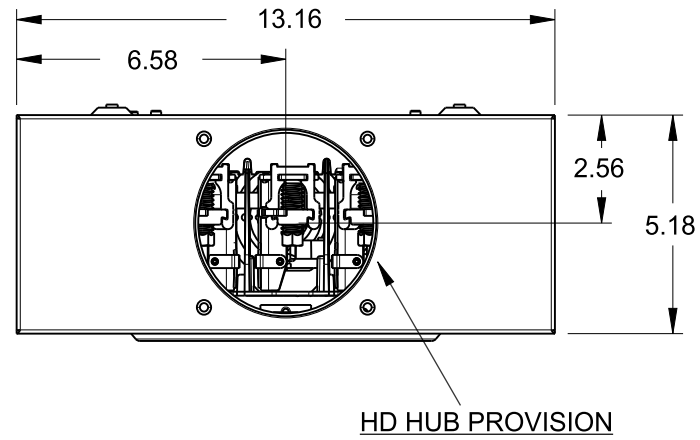

## Features and Ratings

- Ringless Type Meter Socket
- 200A Continuous Duty, 250A Max.
- Outdoor Enclosure (NEMA Type 3R)
- Painted G90 STEEL
- 3 Phase, 4 Wire, 600V AC
- 7 Jaw
- HQ Clamp Jaw Lever Bypass Meter Socket
- For Overhead or Underground Service
- HD Hub Opening With HD-RX Adapter Plate and RX Coverplate Installed
- Two Ground Lugs

### Accessories

- Meter Opening Cover Plate  
Cat No: H39968
- RX HUB KITS  
Cat No: H38597-2 (1.25")  
Cat No: H38598-2 (1.50")  
Cat No: H38599-2 (2.00")  
Cat No: H38600-2 (2.50")
- RX HUB KITS  
Cat No: EC38597 (1.25")  
Cat No: EC38598 (1.50")  
Cat No: EC38599 (2.00")  
Cat No: EC38600 (2.50")
- HD HUB KITS  
Cat No: H56856-2 (3.00")  
Cat No: H56857-2 (3.50")  
Cat No: H56858-2 (4.00")
- HD HUB KITS  
Cat No: EC56856 (3")  
Cat No: EC56857 (3.50")  
Cat No: EC56858 (4")
- HD-RX Adapter Plate:  
Cat No: H9747-1113
- HD-RX Adapter Plate:  
Cat No: EC9747-1113
- HUB COVER PLATE  
Cat No: H38595-1 (RX)  
Cat No: H56933-2 (HD)
- HD COVERPLATE  
Cat No: EC56933S
- GROUND LUG KIT  
Cat No: H80500017  
Wire Size #2-14 45 LB-IN
- INSULATED NEUTRAL KIT  
Cat No: H65685-1, H64690-1

### Lugs, Wire Sizes and Torques

LOCATION	LUG SIZE	TORQUE
LINE*	#6-350 kcmil	275 LB-IN
LOAD*	#6-350 kcmil	275 LB-IN
NEUTRAL*	#6-350 kcmil	275 LB-IN
GROUND	#14-2	45 LB-IN

\* External Hex drive 1/2"  
\* Internal Hex drive 5/16"

**TALON**  
Meter Socket

Description:  
**200A Cont, 7 Jaw, HQ7U, 600V AC,  
Painted G90 Steel**