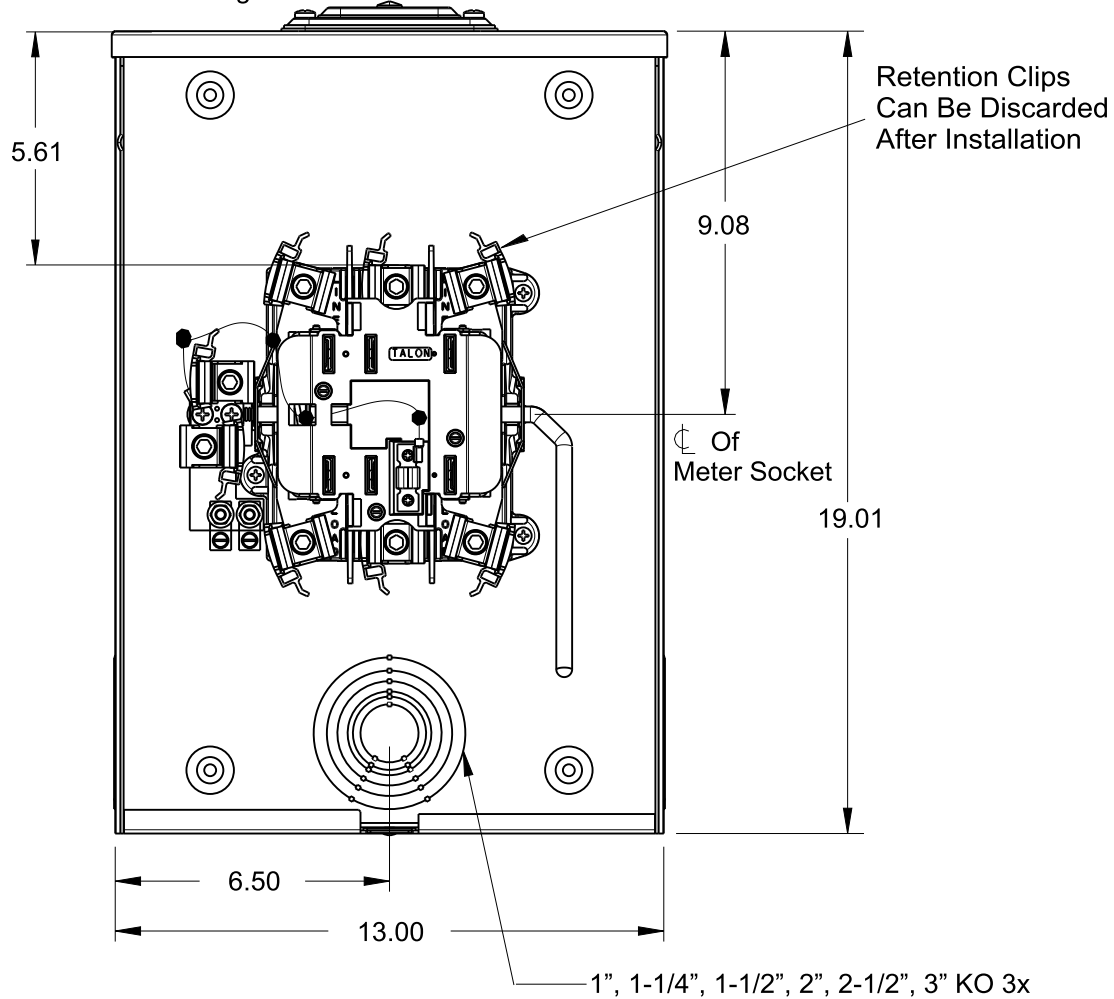

## Features and Ratings

- Ringless Type Meter Socket
- 200A Continuous Duty, 250A Max.
- Outdoor Enclosure (NEMA Type 3R)
- Painted G90 STEEL
- 3 Phase, 4 Wire, 600V AC
- 7 Jaw
- HQ Clamp Jaw Lever Bypass Meter Socket
- For Overhead or Underground Service
- HD Hub Opening With HD-RX Adapter Plate and RX Coverplate Installed
- Two Ground Lugs

### Accessories

- Meter Opening Cover Plate  
Cat No: H39968
- RX HUB KITS  
Cat No: H38597-2 (1.25")  
Cat No: H38598-2 (1.50")  
Cat No: H38599-2 (2.00")  
Cat No: H38600-2 (2.50")
- RX HUB KITS  
Cat No: EC38597 (1.25")  
Cat No: EC38598 (1.50")  
Cat No: EC38599 (2.00")  
Cat No: EC38600 (2.50")
- HD HUB KITS  
Cat No: H56856-2 (3.00")  
Cat No: H56857-2 (3.50")  
Cat No: H56858-2 (4.00")
- HD HUB KITS  
Cat No: EC56856 (3")  
Cat No: EC56857 (3.50")  
Cat No: EC56858 (4")
- HD-RX Adapter Plate:  
Cat No: H9747-1113
- HD-RX Adapter Plate:  
Cat No: EC9747-1113
- HUB COVER PLATE  
Cat No: H38595-1 (RX)  
Cat No: H56933-2 (HD)
- HD COVERPLATE  
Cat No: EC56933S
- GROUND LUG KIT  
Cat No: H80500017  
Wire Size #2-14 45 LB-IN
- INSULATED NEUTRAL KIT  
Cat No: H65685-1, H64690-1

### Lugs, Wire Sizes and Torques

LOCATION	LUG SIZE	TORQUE
LINE*	#6-350 kcmil	275 LB-IN
LOAD*	#6-350 kcmil	275 LB-IN
NEUTRAL*	#6-350 kcmil	275 LB-IN
GROUND	#14-2	45 LB-IN

\* External Hex drive 1/2"  
\* Internal Hex drive 5/16"

**TALON**  
Meter Socket

Description:  
**200A Cont, 7 Jaw, HQ7U, 600V AC,  
Painted G90 Steel**