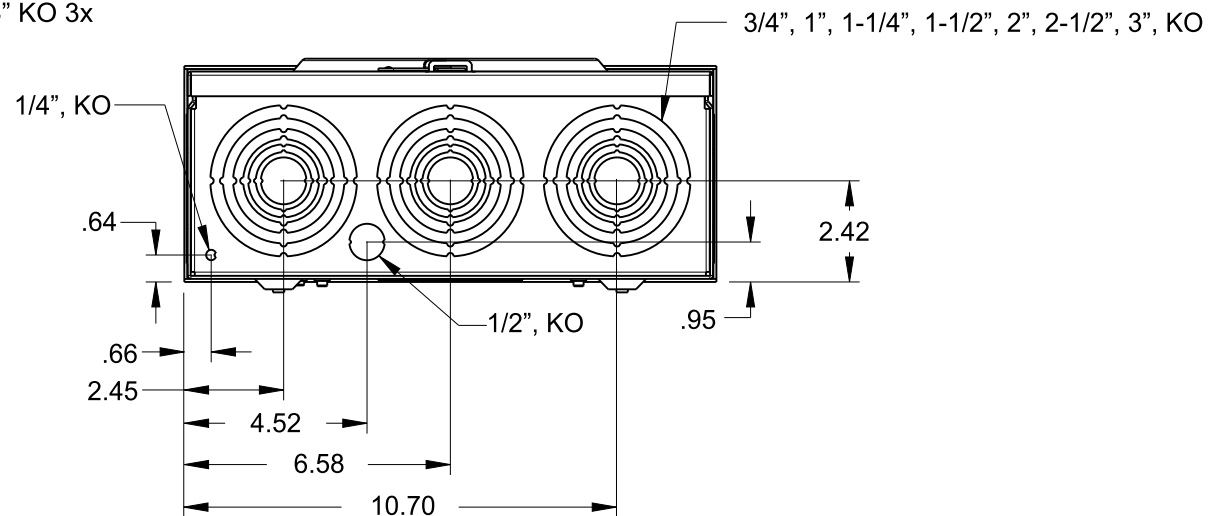

## Features and Ratings

- Ringless Type Meter Socket
- 200A Continuous Duty, 250A Max.
- Outdoor Enclosure (NEMA Type 3R)
- Painted G90 STEEL
- 3 Phase, 4 Wire, 600V AC
- 7 Jaw
- HQ Clamp Jaw Lever Bypass Meter Socket
- For Overhead or Underground Service
- HD Hub Opening With HD-RX Adapter Plate and RX Coverplate Installed
- Two Ground Lugs

### Accessories

- Meter Opening Cover Plate  
Cat No: H39968
- RX HUB KITS  
Cat No: H38597-2 (1.25")  
Cat No: H38598-2 (1.50")  
Cat No: H38599-2 (2.00")  
Cat No: H38600-2 (2.50")
- RX HUB KITS  
Cat No: EC38597 (1.25")  
Cat No: EC38598 (1.50")  
Cat No: EC38599 (2.00")  
Cat No: EC38600 (2.50")
- HD HUB KITS  
Cat No: H56856-2 (3.00")  
Cat No: H56857-2 (3.50")  
Cat No: H56858-2 (4.00")
- HD HUB KITS  
Cat No: EC56856 (3")  
Cat No: EC56857 (3.50")  
Cat No: EC56858 (4")
- HD-RX Adapter Plate:  
Cat No: H9747-1113
- HD-RX Adapter Plate:  
Cat No: EC9747-1113
- HUB COVER PLATE  
Cat No: H38595-1 (RX)  
Cat No: H56933-2 (HD)
- HD COVERPLATE  
Cat No: EC56933S
- GROUND LUG KIT  
Cat No: H80500017  
Wire Size #2-14 45 LB-IN
- INSULATED NEUTRAL KIT  
Cat No: H65685-1, H64690-1

### Lugs, Wire Sizes and Torques

LOCATION	LUG SIZE	TORQUE
LINE*	#6-350 kcmil	275 LB-IN
LOAD*	#6-350 kcmil	275 LB-IN
NEUTRAL*	#6-350 kcmil	275 LB-IN
GROUND	#14-2	45 LB-IN

\* External Hex drive 1/2"  
\* Internal Hex drive 5/16"

**TALON**  
Meter Socket

Description:  
**200A Cont, 7 Jaw, HQ7U, 600V AC,  
Painted G90 Steel**