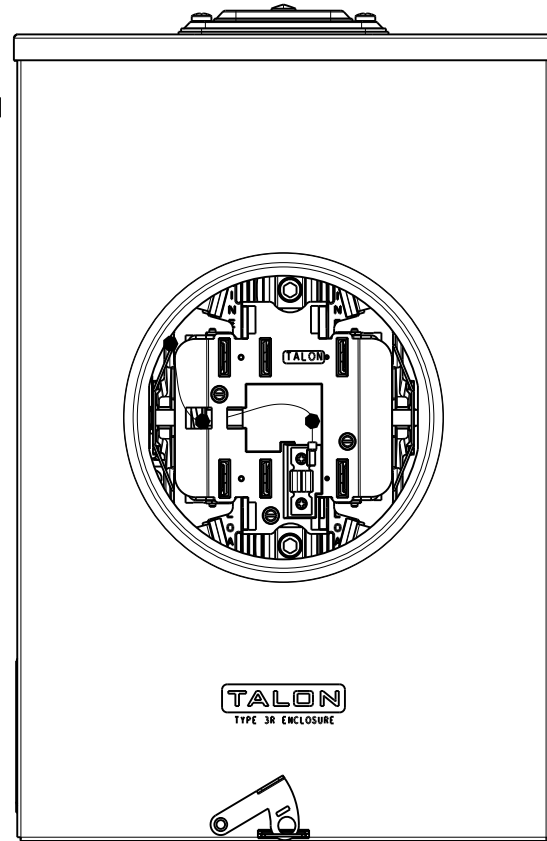

## Features and Ratings

- Ringless Type Meter Socket
- 200A Continuous Duty, 250A Max.
- Outdoor Enclosure (NEMA Type 3R)
- Painted G90 STEEL
- 3 Phase, 4 Wire, 600V AC
- 7 Jaw
- HQ Clamp Jaw Lever Bypass Meter Socket
- For Overhead or Underground Service
- HD Hub Opening With HD-RX Adapter Plate and RX Coverplate Installed
- Two Ground Lugs

### Accessories

- Meter Opening Cover Plate  
Cat No: H39968
- RX HUB KITS  
Cat No: H38597-2 (1.25")  
Cat No: H38598-2 (1.50")  
Cat No: H38599-2 (2.00")  
Cat No: H38600-2 (2.50")
- RX HUB KITS  
Cat No: EC38597 (1.25")  
Cat No: EC38598 (1.50")  
Cat No: EC38599 (2.00")  
Cat No: EC38600 (2.50")
- HD HUB KITS  
Cat No: H56856-2 (3.00")  
Cat No: H56857-2 (3.50")  
Cat No: H56858-2 (4.00")
- HD HUB KITS  
Cat No: EC56856 (3")  
Cat No: EC56857 (3.50")  
Cat No: EC56858 (4")
- HD-RX Adapter Plate:  
Cat No: H9747-1113
- HD-RX Adapter Plate:  
Cat No: EC9747-1113
- HUB COVER PLATE  
Cat No: H38595-1 (RX)  
Cat No: H56933-2 (HD)
- HD COVERPLATE  
Cat No: EC56933S
- GROUND LUG KIT  
Cat No: H80500017  
Wire Size #2-14 45 LB-IN
- INSULATED NEUTRAL KIT  
Cat No: H65685-1, H64690-1

### Lugs, Wire Sizes and Torques

LOCATION	LUG SIZE	TORQUE
LINE*	#6-350 kcmil	275 LB-IN
LOAD*	#6-350 kcmil	275 LB-IN
NEUTRAL*	#6-350 kcmil	275 LB-IN
GROUND	#14-2	45 LB-IN

\* External Hex drive 1/2"  
\* Internal Hex drive 5/16"

**TALON**  
Meter Socket

Description:  
**200A Cont, 7 Jaw, HQ7U, 600V AC,  
Painted G90 Steel**