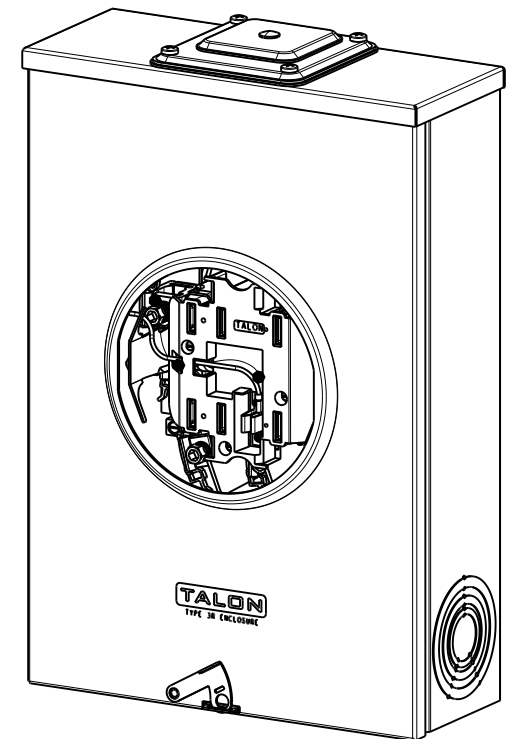

## Features and Ratings

- Ringless Type Meter Socket
- 200A Continuous Duty, 250A Max.
- Outdoor Enclosure (NEMA Type 3R)
- Painted G90 STEEL
- 3 Phase, 4 Wire, 600V AC
- 7 Jaw
- HQ Clamp Jaw Lever Bypass Meter Socket
- For Overhead or Underground Service
- HD Hub Opening With HD-RX Adapter Plate and RX Coverplate Installed
- Two Ground Lugs

### Accessories

- Meter Opening Cover Plate  
Cat No: H39968
- RX HUB KITS  
Cat No: H38597-2 (1.25")  
Cat No: H38598-2 (1.50")  
Cat No: H38599-2 (2.00")  
Cat No: H38600-2 (2.50")
- RX HUB KITS  
Cat No: EC38597 (1.25")  
Cat No: EC38598 (1.50")  
Cat No: EC38599 (2.00")  
Cat No: EC38600 (2.50")
- HD HUB KITS  
Cat No: H56856-2 (3.00")  
Cat No: H56857-2 (3.50")  
Cat No: H56858-2 (4.00")
- HD HUB KITS  
Cat No: EC56856 (3")  
Cat No: EC56857 (3.50")  
Cat No: EC56858 (4")
- HD-RX Adapter Plate:  
Cat No: H9747-1113
- HD-RX Adapter Plate:  
Cat No: EC9747-1113
- HUB COVER PLATE  
Cat No: H38595-1 (RX)  
Cat No: H56933-2 (HD)
- HD COVERPLATE  
Cat No: EC56933S
- GROUND LUG KIT  
Cat No: H80500017  
Wire Size #2-14 45 LB-IN
- INSULATED NEUTRAL KIT  
Cat No: H65685-1, H64690-1

**TALON**  
Meter Socket

Description:  
**200A Cont, 7 Jaw, HQ7U, 600V AC,  
Painted G90 Steel**