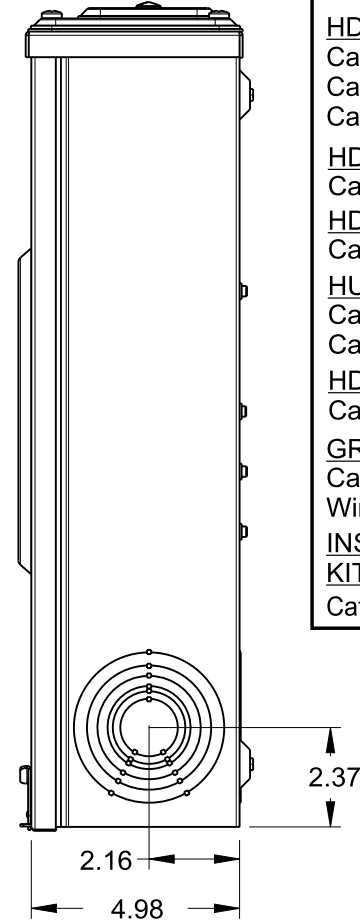

## Features and Ratings

- Ringless Type Meter Socket
- 200A Continuous Duty, 250A Max.
- Outdoor Enclosure (NEMA Type 3R)
- Painted G90 STEEL
- 3 Phase, 4 Wire, 600V AC
- 7 Jaw
- HQ Clamp Jaw Lever Bypass Meter Socket
- For Overhead or Underground Service
- HD Hub Opening With HD-RX Adapter Plate and RX Coverplate Installed
- Two Ground Lugs

### Accessories

- Meter Opening Cover Plate  
Cat No: H39968
- RX HUB KITS  
Cat No: H38597-2 (1.25")  
Cat No: H38598-2 (1.50")  
Cat No: H38599-2 (2.00")  
Cat No: H38600-2 (2.50")
- RX HUB KITS  
Cat No: EC38597 (1.25")  
Cat No: EC38598 (1.50")  
Cat No: EC38599 (2.00")  
Cat No: EC38600 (2.50")
- HD HUB KITS  
Cat No: H56856-2 (3.00")  
Cat No: H56857-2 (3.50")  
Cat No: H56858-2 (4.00")
- HD HUB KITS  
Cat No: EC56856 (3")  
Cat No: EC56857 (3.50")  
Cat No: EC56858 (4")
- HD-RX Adapter Plate:  
Cat No: H9747-1113
- HD-RX Adapter Plate:  
Cat No: EC9747-1113
- HUB COVER PLATE  
Cat No: H38595-1 (RX)  
Cat No: H56933-2 (HD)
- HD COVERPLATE  
Cat No: EC56933S
- GROUND LUG KIT  
Cat No: H80500017  
Wire Size #2-14 45 LB-IN
- INSULATED NEUTRAL KIT  
Cat No: H65685-1, H64690-1

### Lugs, Wire Sizes and Torques

LOCATION	LUG SIZE	TORQUE
LINE*	#6-350 kcmil	275 LB-IN
LOAD*	#6-350 kcmil	275 LB-IN
NEUTRAL*	#6-350 kcmil	275 LB-IN
GROUND	#14-2	45 LB-IN

\* External Hex drive 1/2"  
\* Internal Hex drive 5/16"

**TALON**  
Meter Socket

Description:  
**200A Cont, 7 Jaw, HQ7U, 600V AC,  
Painted G90 Steel**