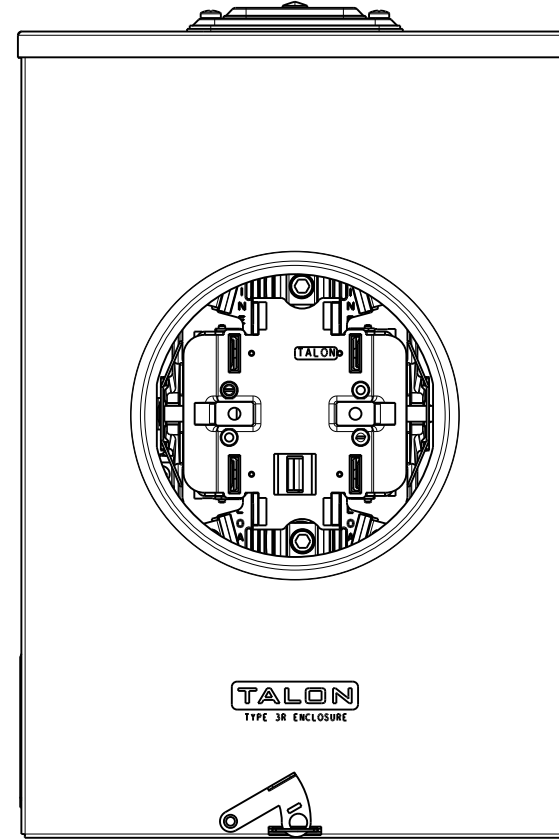

Catalog Number: 44305-02MR

Features and Ratings

- Ringless Type Meter Socket
- 200A Continuous, 250A Max.
- Outdoor Enclosure (NEMA Type 3R)
- Painted G90 STEEL
- 1 Phase, 3 Wire, 600V AC
- 5 Jaw, 6 O'clock 5th Jaw
- HQ Clamp Jaw Lever Bypass Meter Socket
- For Overhead or Underground Service
- HD Hub Opening With HD-RX Adapter Plate and RX Coverplate Installed
- Two Ground Lugs

Accessories

Meter Opening Cover Plate
Cat No: H39968

RX HUB KITS

Cat No: H38597-2 (1.25")
Cat No: H38598-2 (1.50")
Cat No: H38599-2 (2.00")
Cat No: H38600-2 (2.50")

RX HUB KITS

Cat No: EC38597 (1.25")
Cat No: EC38598 (1.50")
Cat No: EC38599 (2.00")
Cat No: EC38600 (2.50")

Lugs, Wire Sizes and Torques

LOCATION	LUG SIZE	TORQUE
LINE*	#6-350 kcmil	275 LB-IN
LOAD*	#6-350 kcmil	275 LB-IN
NEUTRAL*	#6-350 kcmil	275 LB-IN
GROUND	#14-2	45 LB-IN

* External Hex drive 1/2"
* Internal Hex drive 5/16"

TALON

Meter Socket

Description:
**200A Cont, 5 Jaw, HQ5U, 600V AC,
Painted G90 Steel**