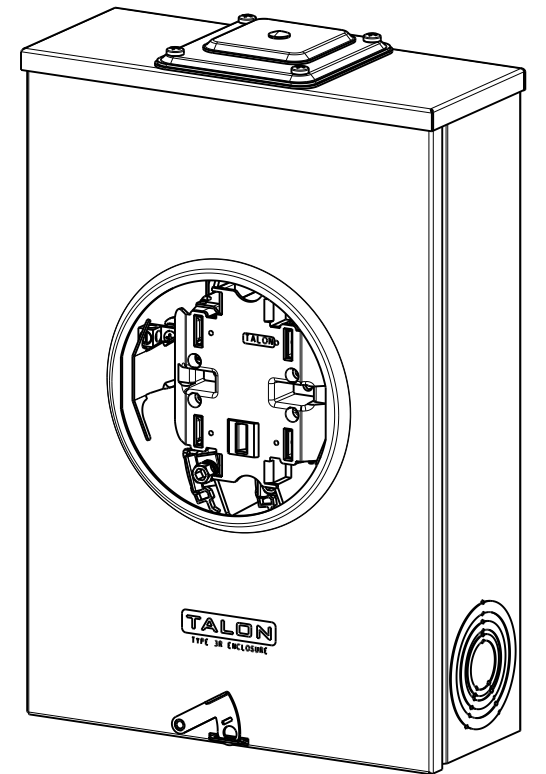

Catalog Number: 44305-02MR

Features and Ratings

- Ringless Type Meter Socket
- 200A Continuous, 250A Max.
- Outdoor Enclosure (NEMA Type 3R)
- Painted G90 STEEL
- 1 Phase, 3 Wire, 600V AC
- 5 Jaw, 6 O'clock 5th Jaw
- HQ Clamp Jaw Lever Bypass Meter Socket
- For Overhead or Underground Service
- HD Hub Opening With HD-RX Adapter Plate and RX Coverplate Installed
- Two Ground Lugs

Accessories

Meter Opening Cover Plate
Cat No: H39968

RX HUB KITS

Cat No: H38597-2 (1.25")
Cat No: H38598-2 (1.50")
Cat No: H38599-2 (2.00")
Cat No: H38600-2 (2.50")

RX HUB KITS

Cat No: EC38597 (1.25")
Cat No: EC38598 (1.50")
Cat No: EC38599 (2.00")
Cat No: EC38600 (2.50")

Cat No: EC9747-1113

HUB COVER PLATE

Cat No: H38595-1 (RX)

Cat No: H56933-2 (HD)

HD COVERPLATE

Cat No: EC56933S

GROUND LUG KIT

H6509991 #14-2 45 LB-IN

TALON

Meter Socket

Description:
**200A Cont, 5 Jaw, HQ5U, 600V AC,
Painted G90 Steel**