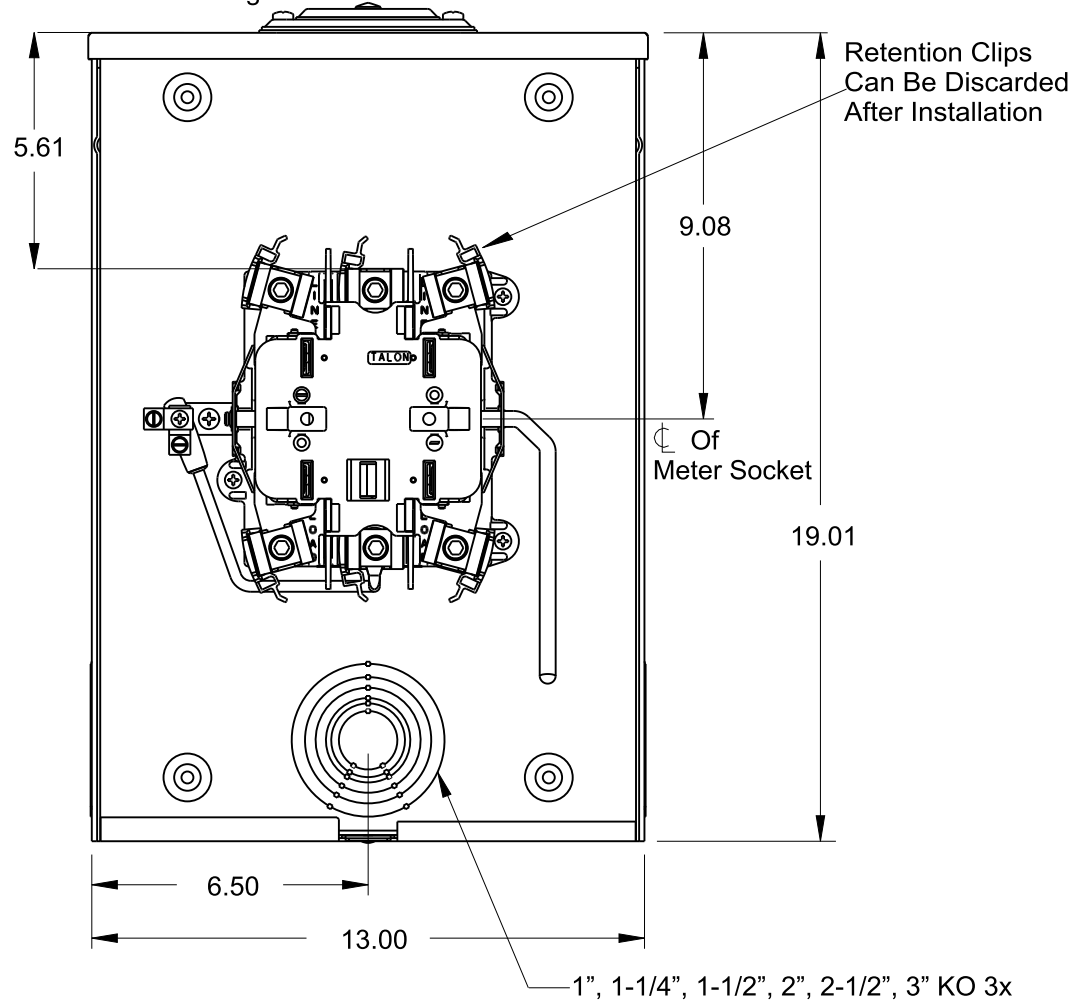

Catalog Number: 44305-02MR

Features and Ratings

- Ringless Type Meter Socket
- 200A Continuous, 250A Max.
- Outdoor Enclosure (NEMA Type 3R)
- Painted G90 STEEL
- 1 Phase, 3 Wire, 600V AC
- 5 Jaw, 6 O'clock 5th Jaw
- HQ Clamp Jaw Lever Bypass Meter Socket
- For Overhead or Underground Service
- HD Hub Opening With HD-RX Adapter Plate and RX Coverplate Installed
- Two Ground Lugs

Accessories

Meter Opening Cover Plate
Cat No: H39968

RX HUB KITS

Cat No: H38597-2 (1.25")
Cat No: H38598-2 (1.50")
Cat No: H38599-2 (2.00")
Cat No: H38600-2 (2.50")

RX HUB KITS

Cat No: EC38597 (1.25")
Cat No: EC38598 (1.50")
Cat No: EC38599 (2.00")
Cat No: EC38600 (2.50")

Lugs, Wire Sizes and Torques

LOCATION	LUG SIZE	TORQUE
LINE*	#6-350 kcmil	275 LB-IN
LOAD*	#6-350 kcmil	275 LB-IN
NEUTRAL*	#6-350 kcmil	275 LB-IN
GROUND	#14-2	45 LB-IN

* External Hex drive 1/2"
* Internal Hex drive 5/16"

TALON

Meter Socket

Description:
**200A Cont, 5 Jaw, HQ5U, 600V AC,
Painted G90 Steel**