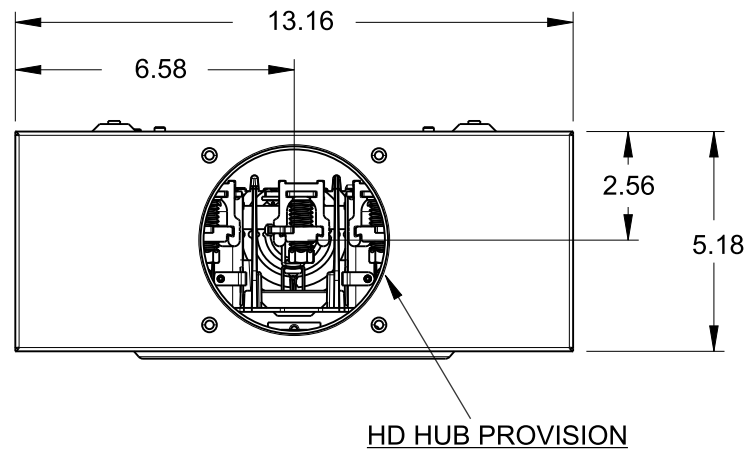

Catalog Number: 44305-02MR

Features and Ratings

- Ringless Type Meter Socket
- 200A Continuous, 250A Max.
- Outdoor Enclosure (NEMA Type 3R)
- Painted G90 STEEL
- 1 Phase, 3 Wire, 600V AC
- 5 Jaw, 6 O'clock 5th Jaw
- HQ Clamp Jaw Lever Bypass Meter Socket
- For Overhead or Underground Service
- HD Hub Opening With HD-RX Adapter Plate and RX Coverplate Installed
- Two Ground Lugs

Accessories

Meter Opening Cover Plate
Cat No: H39968

RX HUB KITS

Cat No: H38597-2 (1.25")
Cat No: H38598-2 (1.50")
Cat No: H38599-2 (2.00")
Cat No: H38600-2 (2.50")

RX HUB KITS

Cat No: EC38597 (1.25")
Cat No: EC38598 (1.50")
Cat No: EC38599 (2.00")
Cat No: EC38600 (2.50")

Lugs, Wire Sizes and Torques

LOCATION	LUG SIZE	TORQUE
LINE*	#6-350 kcmil	275 LB-IN
LOAD*	#6-350 kcmil	275 LB-IN
NEUTRAL*	#6-350 kcmil	275 LB-IN
GROUND	#14-2	45 LB-IN

* External Hex drive 1/2"
* Internal Hex drive 5/16"

TALON

Meter Socket

Description:
**200A Cont, 5 Jaw, HQ5U, 600V AC,
Painted G90 Steel**