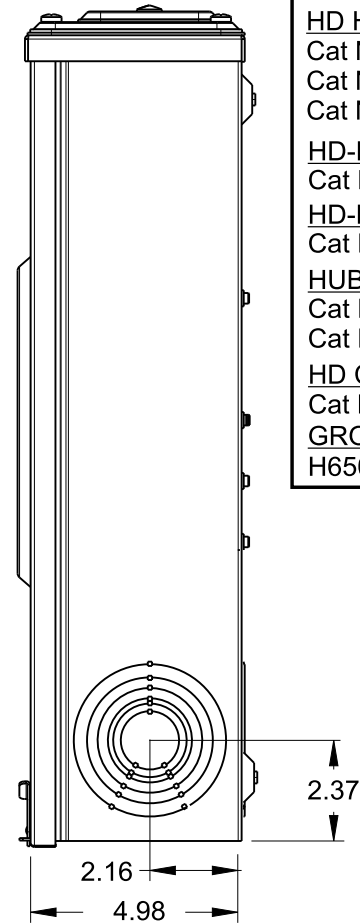

Catalog Number: 44305-02MR

Features and Ratings

- Ringless Type Meter Socket
- 200A Continuous, 250A Max.
- Outdoor Enclosure (NEMA Type 3R)
- Painted G90 STEEL
- 1 Phase, 3 Wire, 600V AC
- 5 Jaw, 6 O'clock 5th Jaw
- HQ Clamp Jaw Lever Bypass Meter Socket
- For Overhead or Underground Service
- HD Hub Opening With HD-RX Adapter Plate and RX Coverplate Installed
- Two Ground Lugs

Accessories

Meter Opening Cover Plate
Cat No: H39968

RX HUB KITS

Cat No: H38597-2 (1.25")
Cat No: H38598-2 (1.50")
Cat No: H38599-2 (2.00")
Cat No: H38600-2 (2.50")

RX HUB KITS

Cat No: EC38597 (1.25")
Cat No: EC38598 (1.50")
Cat No: EC38599 (2.00")
Cat No: EC38600 (2.50")

Lugs, Wire Sizes and Torques

LOCATION	LUG SIZE	TORQUE
LINE*	#6-350 kcmil	275 LB-IN
LOAD*	#6-350 kcmil	275 LB-IN
NEUTRAL*	#6-350 kcmil	275 LB-IN
GROUND	#14-2	45 LB-IN

* External Hex drive 1/2"
* Internal Hex drive 5/16"

TALON

Meter Socket

Description:
**200A Cont, 5 Jaw, HQ5U, 600V AC,
Painted G90 Steel**