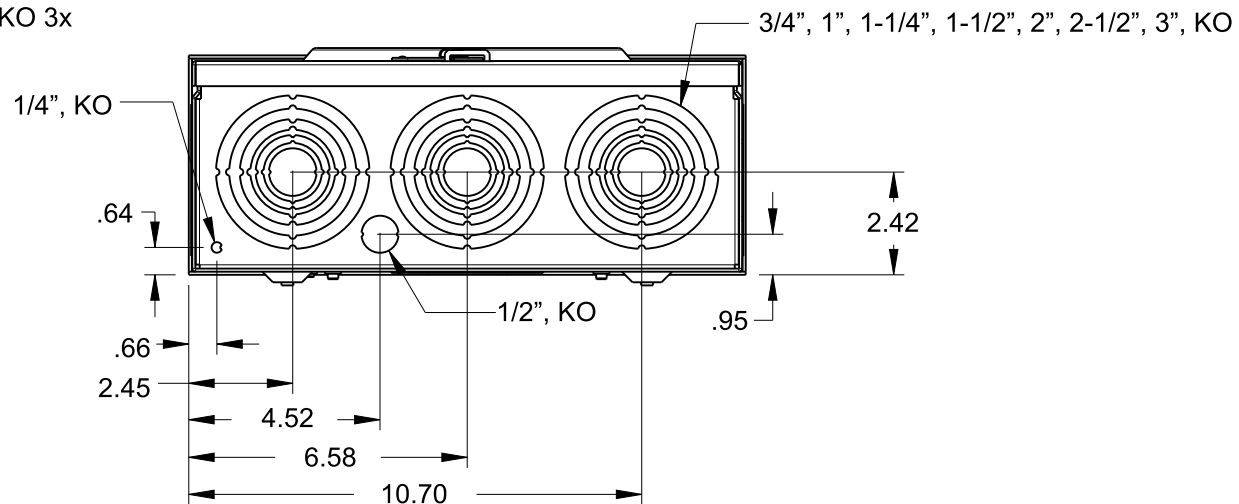

Catalog Number: 44305-02MR

Features and Ratings

- Ringless Type Meter Socket
- 200A Continuous, 250A Max.
- Outdoor Enclosure (NEMA Type 3R)
- Painted G90 STEEL
- 1 Phase, 3 Wire, 600V AC
- 5 Jaw, 6 O'clock 5th Jaw
- HQ Clamp Jaw Lever Bypass Meter Socket
- For Overhead or Underground Service
- HD Hub Opening With HD-RX Adapter Plate and RX Coverplate Installed
- Two Ground Lugs

Accessories

Meter Opening Cover Plate
Cat No: H39968

RX HUB KITS

Cat No: H38597-2 (1.25")
Cat No: H38598-2 (1.50")
Cat No: H38599-2 (2.00")
Cat No: H38600-2 (2.50")

RX HUB KITS

Cat No: EC38597 (1.25")
Cat No: EC38598 (1.50")
Cat No: EC38599 (2.00")
Cat No: EC38600 (2.50")

Lugs, Wire Sizes and Torques

LOCATION	LUG SIZE	TORQUE
LINE*	#6-350 kcmil	275 LB-IN
LOAD*	#6-350 kcmil	275 LB-IN
NEUTRAL*	#6-350 kcmil	275 LB-IN
GROUND	#14-2	45 LB-IN

* External Hex drive 1/2"
* Internal Hex drive 5/16"

TALON

Meter Socket

Description:
**200A Cont, 5 Jaw, HQ5U, 600V AC,
Painted G90 Steel**