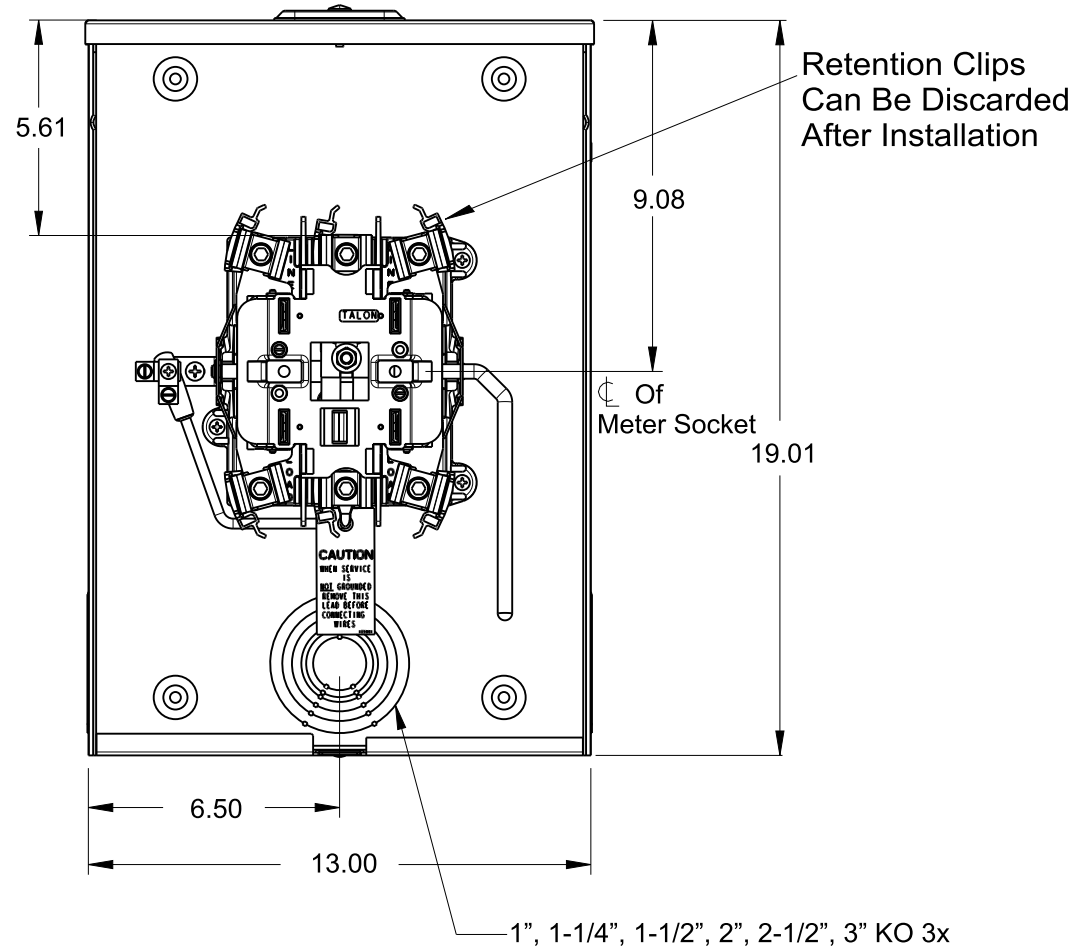

## Features and Ratings

- Ringless Type Meter Socket
- 200A Continuous Duty, 250A Max.
- Outdoor Enclosure (NEMA Type 3R)
- Painted G90 STEEL
- 3 Phase, 3 Wire, 600V AC
- 5 Jaw, 6 O'clock 5th Jaw
- HQ Clamp Jaw Lever Bypass Meter Socket
- For Overhead or Underground Service
- RX Hub Opening With Coverplate Installed
- Two Ground Lugs

### Accessories

Meter Opening Cover Plate  
Cat No: H39968

RX HUB KITS  
Cat No: H38597-2 (1.25")  
Cat No: H38598-2 (1.50")  
Cat No: H38599-2 (2.00")  
Cat No: H38600-2 (2.50")

RX HUB KITS  
Cat No: EC38597 (1.25")  
Cat No: EC38598 (1.50")  
Cat No: EC38599 (2.00")  
Cat No: EC38600 (2.50")

### Lugs, Wire Sizes and Torques

LOCATION	LUG SIZE	TORQUE
LINE*	#6-350 kcmil	275 LB-IN
LOAD*	#6-350 kcmil	275 LB-IN
NEUTRAL*	#6-350 kcmil	275 LB-IN
GROUND	#14-2	45 LB-IN

\* External Hex drive 1/2"  
\* Internal Hex drive 5/16"

**TALON**  
Meter Socket

Description:  
**200A Cont, 5 Jaw, HQ5ND, 600V AC,  
Painted G90 Steel**