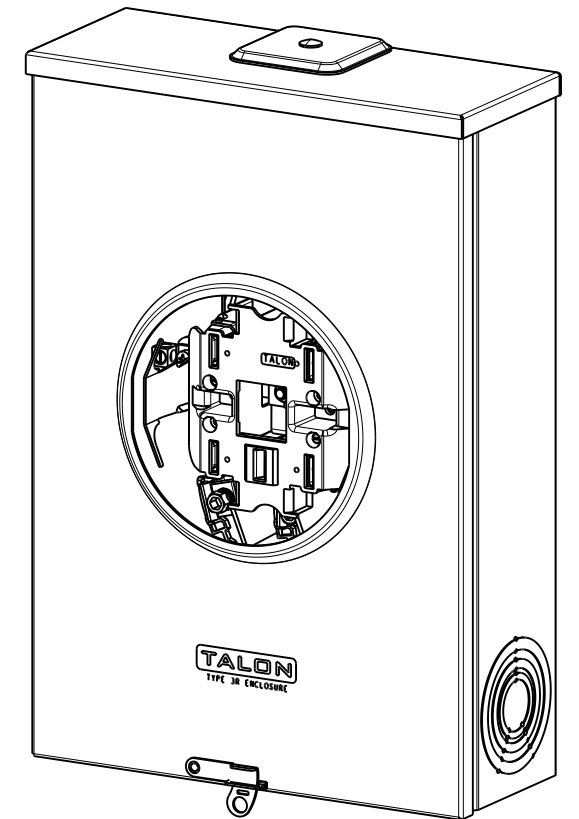

## Features and Ratings

- Ringless Type Meter Socket
- 200A Continuous Duty, 250A Max.
- Outdoor Enclosure (NEMA Type 3R)
- Painted G90 STEEL
- 3 Phase, 3 Wire, 600V AC
- 5 Jaw, 6 O'clock 5th Jaw
- HQ Clamp Jaw Lever Bypass Meter Socket
- For Overhead or Underground Service
- RX Hub Opening With Coverplate Installed
- Two Ground Lugs

### Accessories

Meter Opening Cover Plate  
Cat No: H39968

RX HUB KITS  
Cat No: H38597-2 (1.25")  
Cat No: H38598-2 (1.50")  
Cat No: H38599-2 (2.00")  
Cat No: H38600-2 (2.50")

RX HUB KITS  
Cat No: EC38597 (1.25")  
Cat No: EC38598 (1.50")  
Cat No: EC38599 (2.00")  
Cat No: EC38600 (2.50")

### HUB COVER PLATE

Cat No: H38595-1

**TALON**  
Meter Socket

Description:  
**200A Cont, 5 Jaw, HQ5ND, 600V AC,  
Painted G90 Steel**