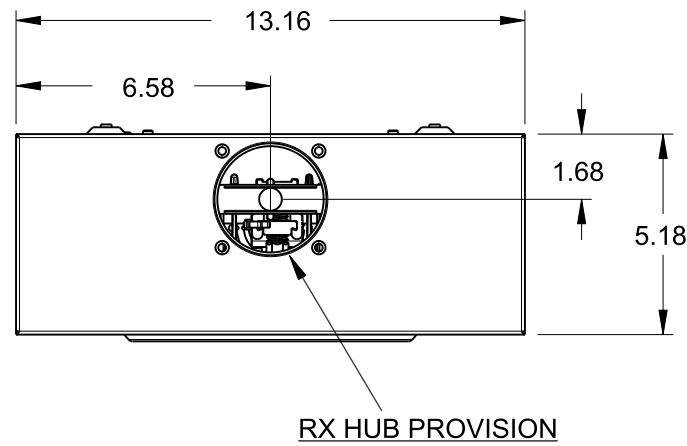

## Features and Ratings

- Ringless Type Meter Socket
- 200A Continuous Duty, 250A Max.
- Outdoor Enclosure (NEMA Type 3R)
- Painted G90 STEEL
- 3 Phase, 3 Wire, 600V AC
- 5 Jaw, 6 O'clock 5th Jaw
- HQ Clamp Jaw Lever Bypass Meter Socket
- For Overhead or Underground Service
- RX Hub Opening With Coverplate Installed
- Two Ground Lugs

### Accessories

Meter Opening Cover Plate  
Cat No: H39968

RX HUB KITS  
Cat No: H38597-2 (1.25")  
Cat No: H38598-2 (1.50")  
Cat No: H38599-2 (2.00")  
Cat No: H38600-2 (2.50")

RX HUB KITS  
Cat No: EC38597 (1.25")  
Cat No: EC38598 (1.50")  
Cat No: EC38599 (2.00")  
Cat No: EC38600 (2.50")

### Lugs, Wire Sizes and Torques

LOCATION	LUG SIZE	TORQUE
LINE*	#6-350 kcmil	275 LB-IN
LOAD*	#6-350 kcmil	275 LB-IN
NEUTRAL*	#6-350 kcmil	275 LB-IN
GROUND	#14-2	45 LB-IN

\* External Hex drive 1/2"  
\* Internal Hex drive 5/16"

**TALON**  
Meter Socket

Description:  
**200A Cont, 5 Jaw, HQ5ND, 600V AC,  
Painted G90 Steel**