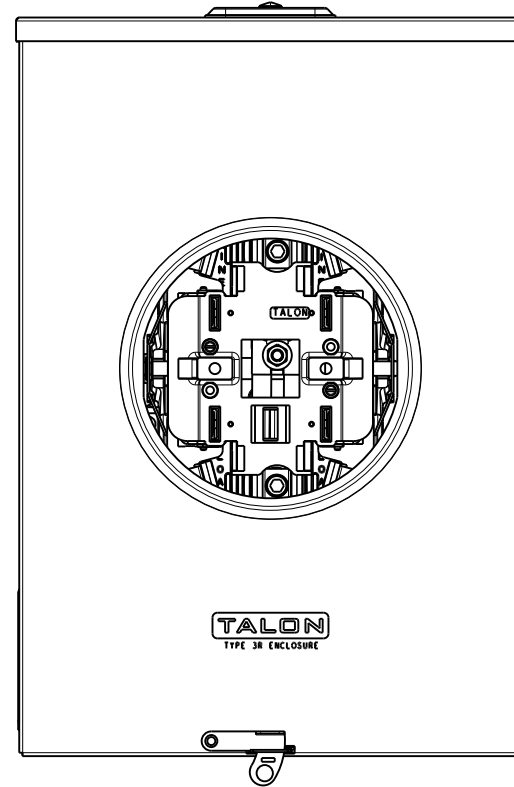

## Features and Ratings

- Ringless Type Meter Socket
- 200A Continuous Duty, 250A Max.
- Outdoor Enclosure (NEMA Type 3R)
- Painted G90 STEEL
- 3 Phase, 3 Wire, 600V AC
- 5 Jaw, 6 O'clock 5th Jaw
- HQ Clamp Jaw Lever Bypass Meter Socket
- For Overhead or Underground Service
- RX Hub Opening With Coverplate Installed
- Two Ground Lugs

### Accessories

Meter Opening Cover Plate  
Cat No: H39968

RX HUB KITS  
Cat No: H38597-2 (1.25")  
Cat No: H38598-2 (1.50")  
Cat No: H38599-2 (2.00")  
Cat No: H38600-2 (2.50")

RX HUB KITS  
Cat No: EC38597 (1.25")  
Cat No: EC38598 (1.50")  
Cat No: EC38599 (2.00")  
Cat No: EC38600 (2.50")

### HUB COVER PLATE

Cat No: H38595-1

**TALON**  
Meter Socket

Description:  
**200A Cont, 5 Jaw, HQ5ND, 600V AC,  
Painted G90 Steel**