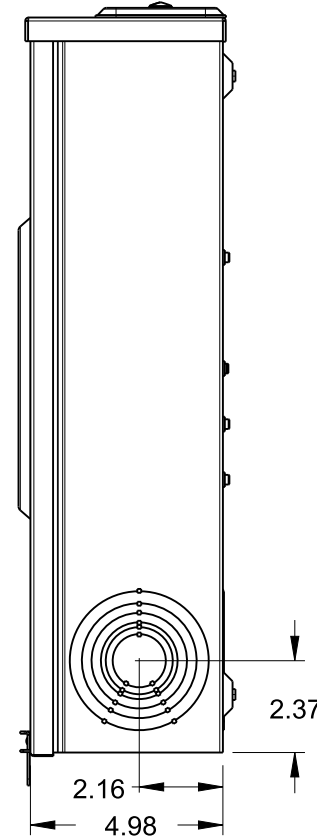

## Features and Ratings

- Ringless Type Meter Socket
- 200A Continuous Duty, 250A Max.
- Outdoor Enclosure (NEMA Type 3R)
- Painted G90 STEEL
- 3 Phase, 3 Wire, 600V AC
- 5 Jaw, 6 O'clock 5th Jaw
- HQ Clamp Jaw Lever Bypass Meter Socket
- For Overhead or Underground Service
- RX Hub Opening With Coverplate Installed
- Two Ground Lugs

### Accessories

Meter Opening Cover Plate  
Cat No: H39968

RX HUB KITS  
Cat No: H38597-2 (1.25")  
Cat No: H38598-2 (1.50")  
Cat No: H38599-2 (2.00")  
Cat No: H38600-2 (2.50")

RX HUB KITS  
Cat No: EC38597 (1.25")  
Cat No: EC38598 (1.50")  
Cat No: EC38599 (2.00")  
Cat No: EC38600 (2.50")

### HUB COVER PLATE

Cat No: H38595-1

### Lugs, Wire Sizes and Torques

LOCATION	LUG SIZE	TORQUE
LINE*	#6-350 kcmil	275 LB-IN
LOAD*	#6-350 kcmil	275 LB-IN
NEUTRAL*	#6-350 kcmil	275 LB-IN
GROUND	#14-2	45 LB-IN

\* External Hex drive 1/2"  
\* Internal Hex drive 5/16"