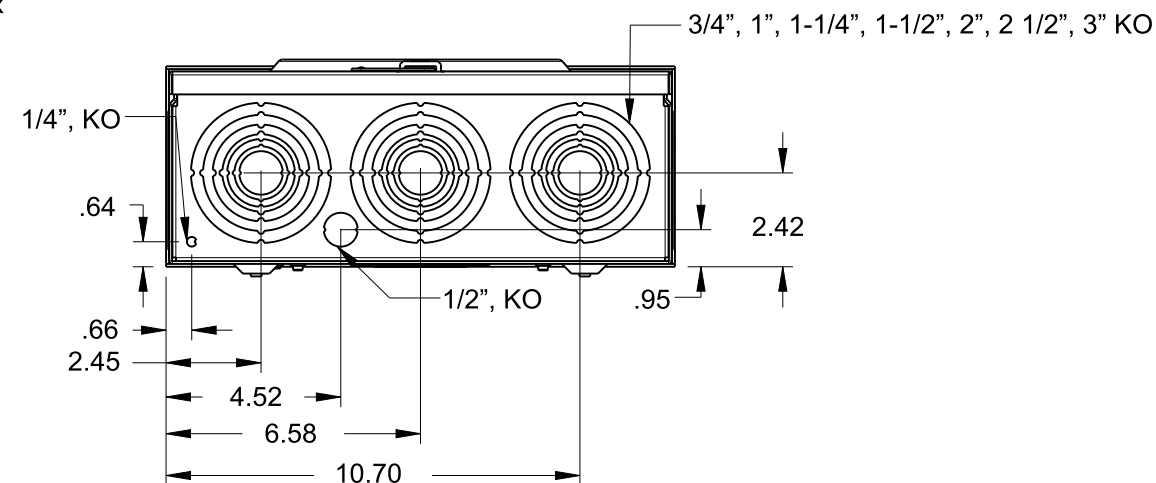

## Features and Ratings

- Ringless Type Meter Socket
- 200A Continuous Duty, 250A Max.
- Outdoor Enclosure (NEMA Type 3R)
- Painted G90 STEEL
- 3 Phase, 3 Wire, 600V AC
- 5 Jaw, 6 O'clock 5th Jaw
- HQ Clamp Jaw Lever Bypass Meter Socket
- For Overhead or Underground Service
- RX Hub Opening With Coverplate Installed
- Two Ground Lugs

### Accessories

Meter Opening Cover Plate  
Cat No: H39968

RX HUB KITS  
Cat No: H38597-2 (1.25")  
Cat No: H38598-2 (1.50")  
Cat No: H38599-2 (2.00")  
Cat No: H38600-2 (2.50")

RX HUB KITS  
Cat No: EC38597 (1.25")  
Cat No: EC38598 (1.50")  
Cat No: EC38599 (2.00")  
Cat No: EC38600 (2.50")

### Lugs, Wire Sizes and Torques

LOCATION	LUG SIZE	TORQUE
LINE*	#6-350 kcmil	275 LB-IN
LOAD*	#6-350 kcmil	275 LB-IN
NEUTRAL*	#6-350 kcmil	275 LB-IN
GROUND	#14-2	45 LB-IN

\* External Hex drive 1/2"  
\* Internal Hex drive 5/16"

**TALON**  
Meter Socket

Description:  
**200A Cont, 5 Jaw, HQ5ND, 600V AC,  
Painted G90 Steel**