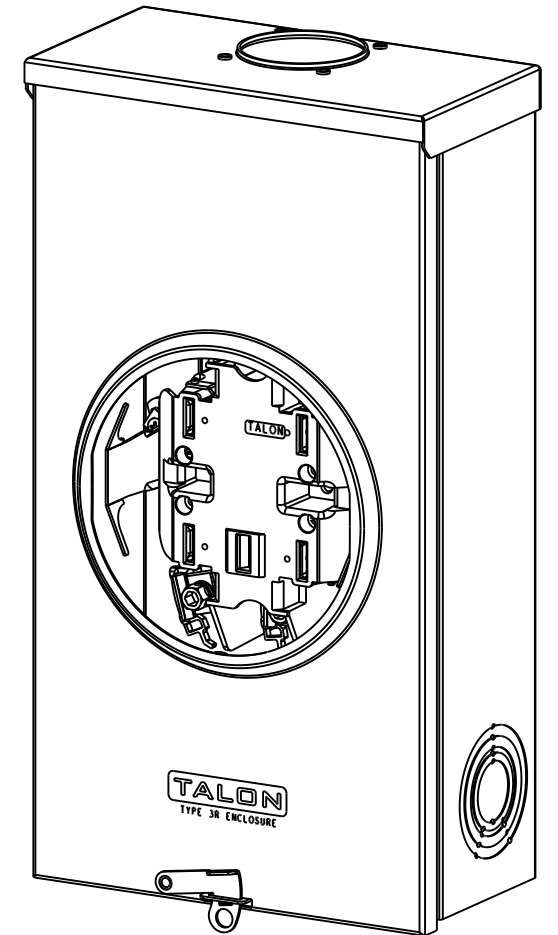

Catalog Number: 42405-01MR

Features and Ratings

- Ringless Type Meter Socket
- 200A Continuous, 250A Max.
- Outdoor Enclosure (NEMA Type 3R)
- Painted G90 STEEL
- 1 Phase, 3 Wire, 600V AC
- 5 Jaw, 6 O'clock 5th Jaw
- HQ Clamp Jaw Lever Bypass Meter Socket
- For Overhead Service Only
- RX Hub Opening
- Two Ground Lugs

Accessories

Meter Opening Cover Plate
Cat No: H39968

RX HUB KITS

- Cat No: H38597-2 (1.25")
- Cat No: H38598-2 (1.50")
- Cat No: H38599-2 (2.00")
- Cat No: H38600-2 (2.50")

RX HUB KITS

- Cat No: EC38597 (1.25")
- Cat No: EC38598 (1.50")
- Cat No: EC38599 (2.00")
- Cat No: EC38600 (2.50")

HUB COVER PLATE

Cat No: H38595-1

GROUND LUG KIT

H6509991 #14-2 45 LB-IN

Lugs, Wire Sizes and Torques

LOCATION	LUG SIZE	TORQUE
LINE*	#6-350 kcmil	275 LB-IN
LOAD*	#6-350 kcmil	275 LB-IN
NEUTRAL*	#6-350 kcmil	275 LB-IN
GROUND	#14-2	45 LB-IN

* External Hex drive 1/2"
* Internal Hex drive 5/16"

TALON
Meter Socket

Description:
**200A Cont, 5 Jaw, HQ5, 600V AC,
Painted G90 Steel**