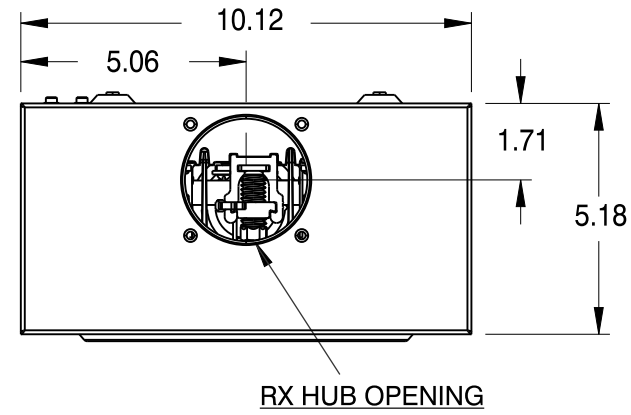

Catalog Number: 42405-01MR

Features and Ratings

- Ringless Type Meter Socket
- 200A Continuous, 250A Max.
- Outdoor Enclosure (NEMA Type 3R)
- Painted G90 STEEL
- 1 Phase, 3 Wire, 600V AC
- 5 Jaw, 6 O'clock 5th Jaw
- HQ Clamp Jaw Lever Bypass Meter Socket
- For Overhead Service Only
- RX Hub Opening
- Two Ground Lugs

Accessories

Meter Opening Cover Plate
Cat No: H39968

RX HUB KITS

- Cat No: H38597-2 (1.25")
- Cat No: H38598-2 (1.50")
- Cat No: H38599-2 (2.00")
- Cat No: H38600-2 (2.50")

RX HUB KITS

- Cat No: EC38597 (1.25")
- Cat No: EC38598 (1.50")
- Cat No: EC38599 (2.00")
- Cat No: EC38600 (2.50")

HUB COVER PLATE

Cat No: H38595-1

GROUND LUG KIT

H6509991 #14-2 45 LB-IN

Lugs, Wire Sizes and Torques

LOCATION	LUG SIZE	TORQUE
LINE*	#6-350 kcmil	275 LB-IN
LOAD*	#6-350 kcmil	275 LB-IN
NEUTRAL*	#6-350 kcmil	275 LB-IN
GROUND	#14-2	45 LB-IN

* External Hex drive 1/2"
* Internal Hex drive 5/16"

TALON
Meter Socket

Description:
**200A Cont, 5 Jaw, HQ5, 600V AC,
Painted G90 Steel**