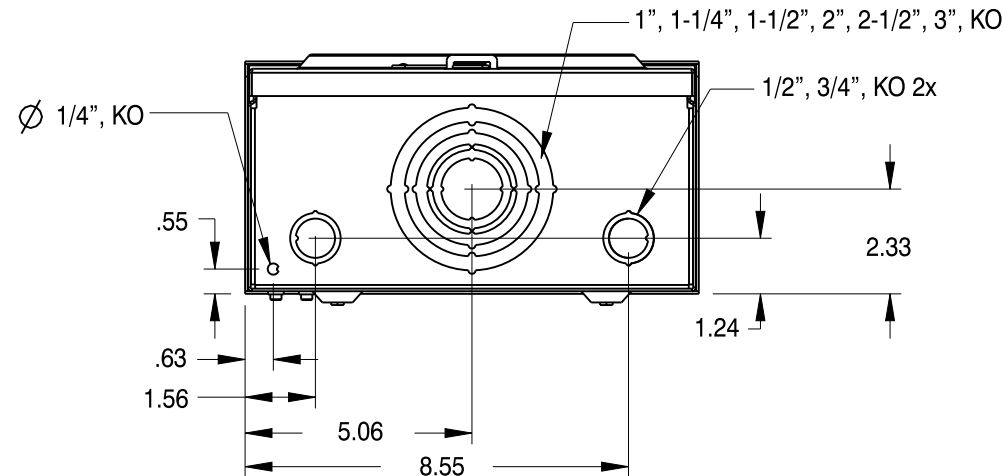

Catalog Number: 42405-01MR

Features and Ratings

- Ringless Type Meter Socket
- 200A Continuous, 250A Max.
- Outdoor Enclosure (NEMA Type 3R)
- Painted G90 STEEL
- 1 Phase, 3 Wire, 600V AC
- 5 Jaw, 6 O'clock 5th Jaw
- HQ Clamp Jaw Lever Bypass Meter Socket
- For Overhead Service Only
- RX Hub Opening
- Two Ground Lugs

Accessories

Meter Opening Cover Plate
Cat No: H39968

RX HUB KITS

- Cat No: H38597-2 (1.25")
- Cat No: H38598-2 (1.50")
- Cat No: H38599-2 (2.00")
- Cat No: H38600-2 (2.50")

RX HUB KITS

- Cat No: EC38597 (1.25")
- Cat No: EC38598 (1.50")
- Cat No: EC38599 (2.00")
- Cat No: EC38600 (2.50")

HUB COVER PLATE

Cat No: H38595-1

GROUND LUG KIT

H6509991 #14-2 45 LB-IN

Lugs, Wire Sizes and Torques

LOCATION	LUG SIZE	TORQUE
LINE*	#6-350 kcmil	275 LB-IN
LOAD*	#6-350 kcmil	275 LB-IN
NEUTRAL*	#6-350 kcmil	275 LB-IN
GROUND	#14-2	45 LB-IN

* External Hex drive 1/2"
* Internal Hex drive 5/16"

TALON
Meter Socket

Description:
**200A Cont, 5 Jaw, HQ5, 600V AC,
Painted G90 Steel**