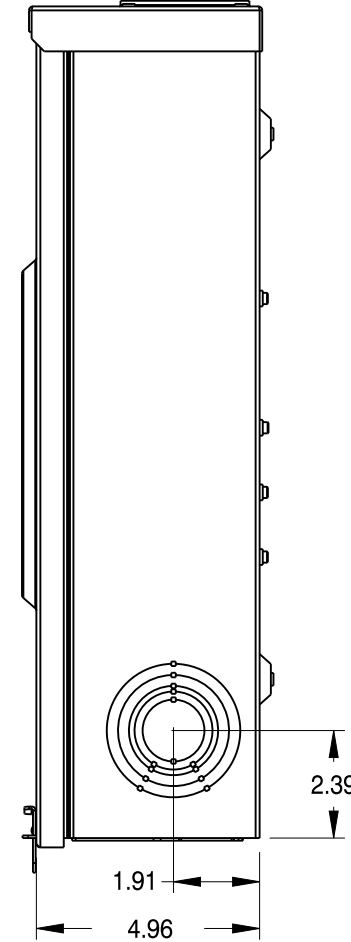

Catalog Number: 42405-01MR

Features and Ratings

- Ringless Type Meter Socket
- 200A Continuous, 250A Max.
- Outdoor Enclosure (NEMA Type 3R)
- Painted G90 STEEL
- 1 Phase, 3 Wire, 600V AC
- 5 Jaw, 6 O'clock 5th Jaw
- HQ Clamp Jaw Lever Bypass Meter Socket
- For Overhead Service Only
- RX Hub Opening
- Two Ground Lugs

Accessories

Meter Opening Cover Plate
Cat No: H39968

RX HUB KITS

- Cat No: H38597-2 (1.25")
- Cat No: H38598-2 (1.50")
- Cat No: H38599-2 (2.00")
- Cat No: H38600-2 (2.50")

RX HUB KITS

- Cat No: EC38597 (1.25")
- Cat No: EC38598 (1.50")
- Cat No: EC38599 (2.00")
- Cat No: EC38600 (2.50")

HUB COVER PLATE

Cat No: H38595-1

GROUND LUG KIT

H6509991 #14-2 45 LB-IN

Lugs, Wire Sizes and Torques

LOCATION	LUG SIZE	TORQUE
LINE*	#6-350 kcmil	275 LB-IN
LOAD*	#6-350 kcmil	275 LB-IN
NEUTRAL*	#6-350 kcmil	275 LB-IN
GROUND	#14-2	45 LB-IN

* External Hex drive 1/2"
* Internal Hex drive 5/16"

TALON
Meter Socket

Description:
**200A Cont, 5 Jaw, HQ5, 600V AC,
Painted G90 Steel**