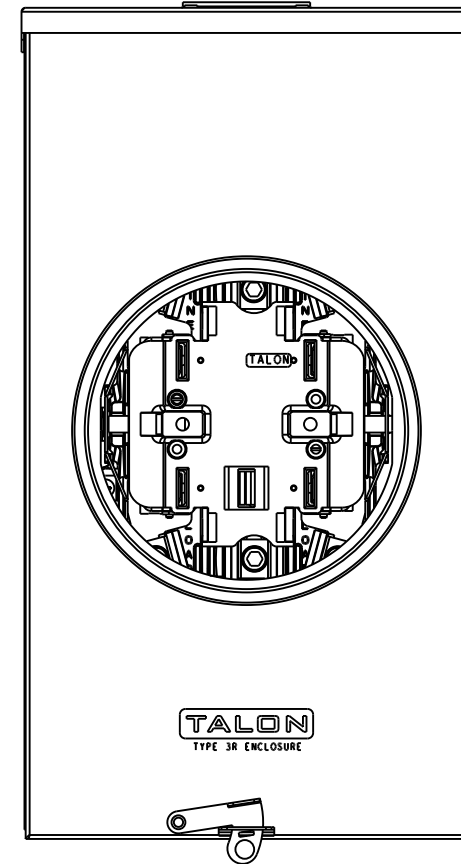

Catalog Number: 42405-01MR

Features and Ratings

- Ringless Type Meter Socket
- 200A Continuous, 250A Max.
- Outdoor Enclosure (NEMA Type 3R)
- Painted G90 STEEL
- 1 Phase, 3 Wire, 600V AC
- 5 Jaw, 6 O'clock 5th Jaw
- HQ Clamp Jaw Lever Bypass Meter Socket
- For Overhead Service Only
- RX Hub Opening
- Two Ground Lugs

Accessories

Meter Opening Cover Plate
Cat No: H39968

RX HUB KITS

- Cat No: H38597-2 (1.25")
- Cat No: H38598-2 (1.50")
- Cat No: H38599-2 (2.00")
- Cat No: H38600-2 (2.50")

RX HUB KITS

- Cat No: EC38597 (1.25")
- Cat No: EC38598 (1.50")
- Cat No: EC38599 (2.00")
- Cat No: EC38600 (2.50")

HUB COVER PLATE

Cat No: H38595-1

GROUND LUG KIT

H6509991 #14-2 45 LB-IN

Lugs, Wire Sizes and Torques

LOCATION	LUG SIZE	TORQUE
LINE*	#6-350 kcmil	275 LB-IN
LOAD*	#6-350 kcmil	275 LB-IN
NEUTRAL*	#6-350 kcmil	275 LB-IN
GROUND	#14-2	45 LB-IN

* External Hex drive 1/2"
* Internal Hex drive 5/16"

TALON
Meter Socket

Description:
**200A Cont, 5 Jaw, HQ5, 600V AC,
Painted G90 Steel**