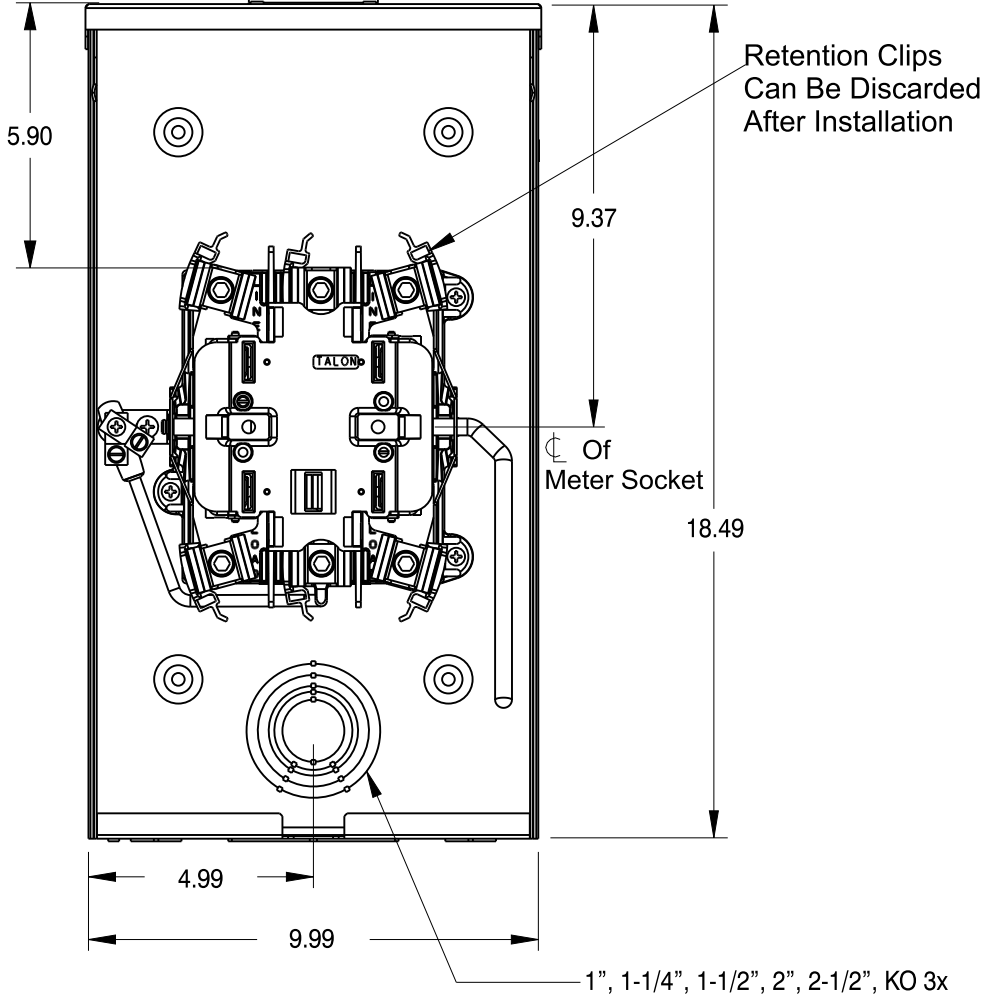

Catalog Number: 42405-01MR

Features and Ratings

- Ringless Type Meter Socket
- 200A Continuous, 250A Max.
- Outdoor Enclosure (NEMA Type 3R)
- Painted G90 STEEL
- 1 Phase, 3 Wire, 600V AC
- 5 Jaw, 6 O'clock 5th Jaw
- HQ Clamp Jaw Lever Bypass Meter Socket
- For Overhead Service Only
- RX Hub Opening
- Two Ground Lugs

Accessories

Meter Opening Cover Plate
Cat No: H39968

RX HUB KITS

- Cat No: H38597-2 (1.25")
- Cat No: H38598-2 (1.50")
- Cat No: H38599-2 (2.00")
- Cat No: H38600-2 (2.50")

RX HUB KITS

- Cat No: EC38597 (1.25")
- Cat No: EC38598 (1.50")
- Cat No: EC38599 (2.00")
- Cat No: EC38600 (2.50")

HUB COVER PLATE

Cat No: H38595-1

GROUND LUG KIT

H6509991 #14-2 45 LB-IN

Lugs, Wire Sizes and Torques

LOCATION	LUG SIZE	TORQUE
LINE*	#6-350 kcmil	275 LB-IN
LOAD*	#6-350 kcmil	275 LB-IN
NEUTRAL*	#6-350 kcmil	275 LB-IN
GROUND	#14-2	45 LB-IN

* External Hex drive 1/2"
* Internal Hex drive 5/16"

TALON
Meter Socket

Description:
**200A Cont, 5 Jaw, HQ5, 600V AC,
Painted G90 Steel**