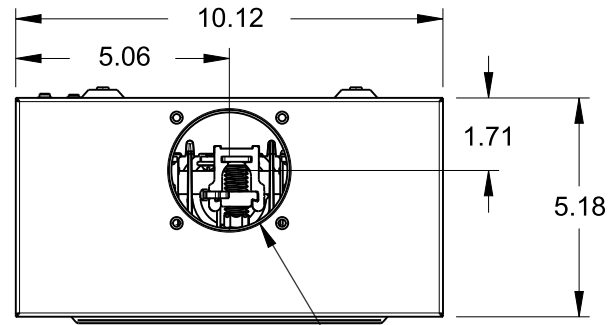

Catalog Number: 42395-02MR

Features and Ratings

- Ringless Type Meter Socket
- 125A Continuous, 125A Max.
- Outdoor Enclosure (NEMA Type 3R)
- Painted G90 STEEL
- 1 Phase, 3 Wire, 600V AC
- 5 Jaw, 6 O'clock 5th Jaw
- HQ Clamp Jaw Lever Bypass Meter Socket
- For Overhead or Underground Service
- RX Hub Opening with 1-1/4" HUB Installed
- Two Ground Lugs

RX HUB PROVISION

Retention Clips Can Be Discarded After Installation

Of Meter Socket

1", 1-1/4", 1-1/2", 2", 2-1/2", KO 3x

Accessories

- Meter Opening Cover Plate
Cat No: H39968
- RX HUB KITS
Cat No: H38597-2 (1.25")
Cat No: H38598-2 (1.50")
Cat No: H38599-2 (2.00")
Cat No: H38600-2 (2.50")
- RX HUB KITS
Cat No: EC38597 (1.25")
Cat No: EC38598 (1.50")
Cat No: EC38599 (2.00")
Cat No: EC38600 (2.50")
- HUB COVER PLATE
Cat No: H38595-1
- GROUND LUG KIT
H6509991 #14-2 45 LB-IN

Lugs, Wire Sizes and Torques

LOCATION	LUG SIZE	TORQUE
LINE*	#6-350 kcmil	275 LB-IN
LOAD*	#6-350 kcmil	275 LB-IN
NEUTRAL*	#6-350 kcmil	275 LB-IN
GROUND	#14-2	45 LB-IN

* External Hex drive 1/2"
* Internal Hex drive 5/16"

TALON
Meter Socket

Description: **125A Cont, 5 Jaw, HQ5, 600V AC, Painted G90 Steel**