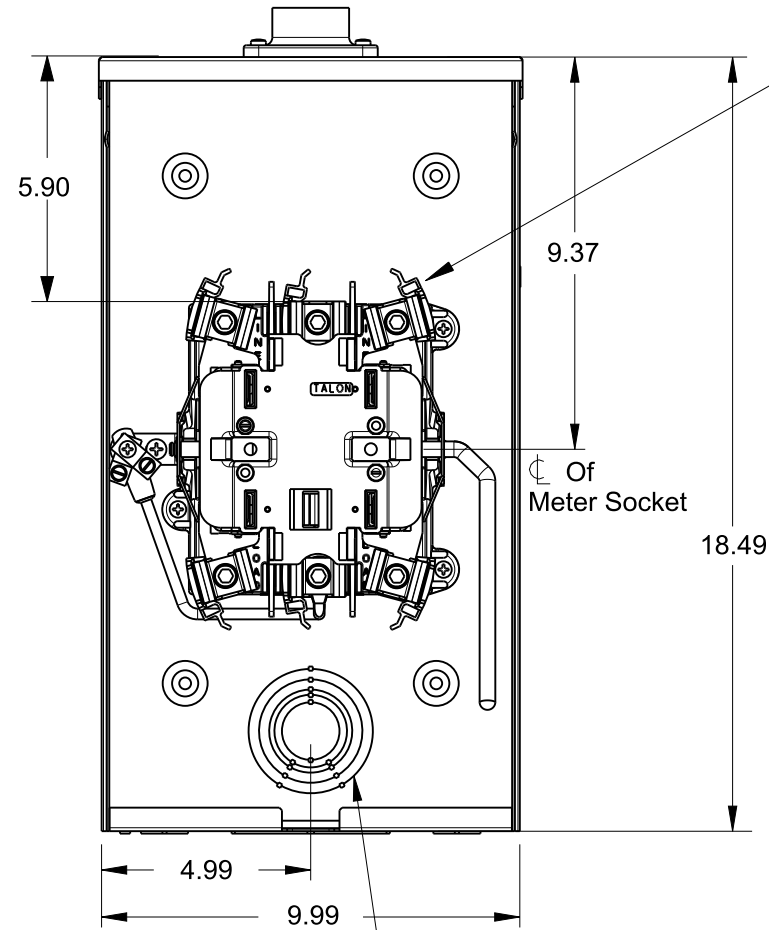

Catalog Number: 42395-02MR

Features and Ratings

- Ringless Type Meter Socket
- 125A Continuous, 125A Max.
- Outdoor Enclosure (NEMA Type 3R)
- Painted G90 STEEL
- 1 Phase, 3 Wire, 600V AC
- 5 Jaw, 6 O'clock 5th Jaw
- HQ Clamp Jaw Lever Bypass Meter Socket
- For Overhead or Underground Service
- RX Hub Opening with 1-1/4" HUB Installed
- Two Ground Lugs

RX HUB PROVISION

Retention Clips Can Be Discarded After Installation

Of Meter Socket

1", 1-1/4", 1-1/2", 2", 2-1/2", KO 3x

Accessories

- Meter Opening Cover Plate
Cat No: H39968
- RX HUB KITS
Cat No: H38597-2 (1.25")
Cat No: H38598-2 (1.50")
Cat No: H38599-2 (2.00")
Cat No: H38600-2 (2.50")
- RX HUB KITS
Cat No: EC38597 (1.25")
Cat No: EC38598 (1.50")
Cat No: EC38599 (2.00")
Cat No: EC38600 (2.50")
- HUB COVER PLATE
Cat No: H38595-1
- GROUND LUG KIT
H6509991 #14-2 45 LB-IN

Lugs, Wire Sizes and Torques

LOCATION	LUG SIZE	TORQUE
LINE*	#6-350 kcmil	275 LB-IN
LOAD*	#6-350 kcmil	275 LB-IN
NEUTRAL*	#6-350 kcmil	275 LB-IN
GROUND	#14-2	45 LB-IN

* External Hex drive 1/2"
* Internal Hex drive 5/16"

TALON
Meter Socket

Description: **125A Cont, 5 Jaw, HQ5, 600V AC, Painted G90 Steel**