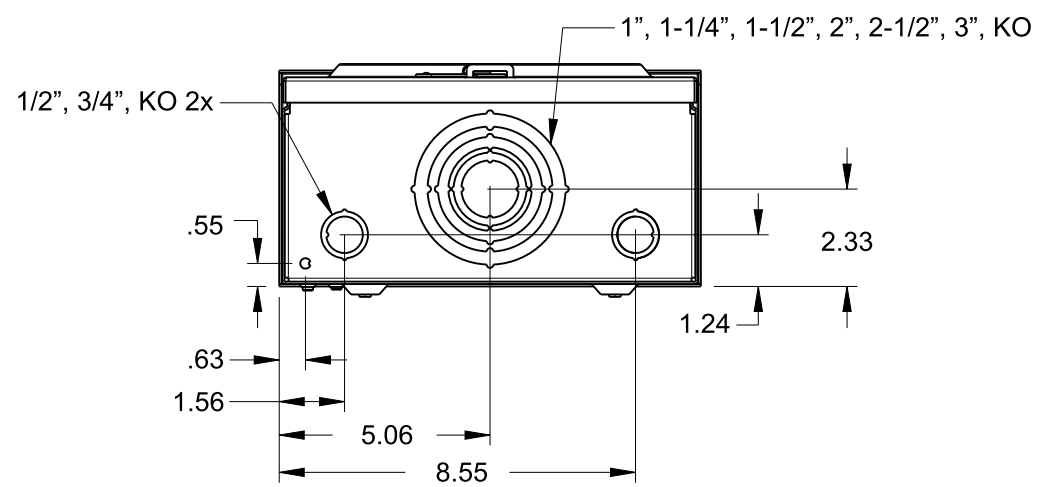

Catalog Number: 42395-02MR

Features and Ratings

- Ringless Type Meter Socket
- 125A Continuous, 125A Max.
- Outdoor Enclosure (NEMA Type 3R)
- Painted G90 STEEL
- 1 Phase, 3 Wire, 600V AC
- 5 Jaw, 6 O'clock 5th Jaw
- HQ Clamp Jaw Lever Bypass Meter Socket
- For Overhead or Underground Service
- RX Hub Opening with 1-1/4" HUB Installed
- Two Ground Lugs

RX HUB PROVISION

Retention Clips Can Be Discarded After Installation

Of Meter Socket

1", 1-1/4", 1-1/2", 2", 2-1/2", KO 3x

Accessories

- Meter Opening Cover Plate
Cat No: H39968
- RX HUB KITS
Cat No: H38597-2 (1.25")
Cat No: H38598-2 (1.50")
Cat No: H38599-2 (2.00")
Cat No: H38600-2 (2.50")
- RX HUB KITS
Cat No: EC38597 (1.25")
Cat No: EC38598 (1.50")
Cat No: EC38599 (2.00")
Cat No: EC38600 (2.50")
- HUB COVER PLATE
Cat No: H38595-1
- GROUND LUG KIT
H6509991 #14-2 45 LB-IN

Lugs, Wire Sizes and Torques

LOCATION	LUG SIZE	TORQUE
LINE*	#6-350 kcmil	275 LB-IN
LOAD*	#6-350 kcmil	275 LB-IN
NEUTRAL*	#6-350 kcmil	275 LB-IN
GROUND	#14-2	45 LB-IN

* External Hex drive 1/2"
* Internal Hex drive 5/16"

TALON
Meter Socket

Description: **125A Cont, 5 Jaw, HQ5, 600V AC, Painted G90 Steel**