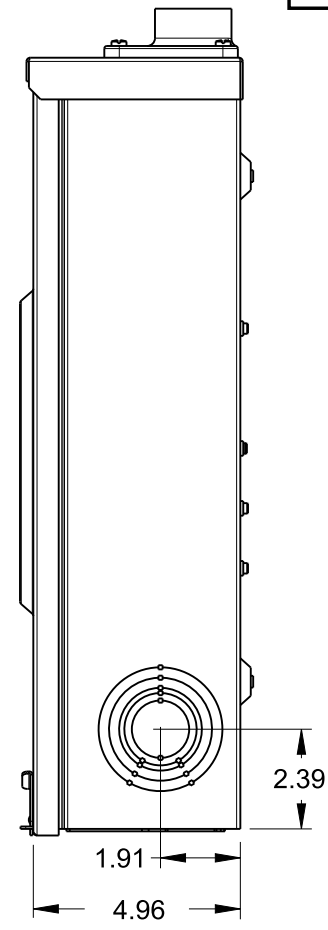

Catalog Number: 42395-02MR

Features and Ratings

- Ringless Type Meter Socket
- 125A Continuous, 125A Max.
- Outdoor Enclosure (NEMA Type 3R)
- Painted G90 STEEL
- 1 Phase, 3 Wire, 600V AC
- 5 Jaw, 6 O'clock 5th Jaw
- HQ Clamp Jaw Lever Bypass Meter Socket
- For Overhead or Underground Service
- RX Hub Opening with 1-1/4" HUB Installed
- Two Ground Lugs

RX HUB PROVISION

Retention Clips Can Be Discarded After Installation

Of Meter Socket

1", 1-1/4", 1-1/2", 2", 2-1/2", KO 3x

Accessories

- Meter Opening Cover Plate
Cat No: H39968
- RX HUB KITS
Cat No: H38597-2 (1.25")
Cat No: H38598-2 (1.50")
Cat No: H38599-2 (2.00")
Cat No: H38600-2 (2.50")
- RX HUB KITS
Cat No: EC38597 (1.25")
Cat No: EC38598 (1.50")
Cat No: EC38599 (2.00")
Cat No: EC38600 (2.50")
- HUB COVER PLATE
Cat No: H38595-1
- GROUND LUG KIT
H6509991 #14-2 45 LB-IN

Lugs, Wire Sizes and Torques

LOCATION	LUG SIZE	TORQUE
LINE*	#6-350 kcmil	275 LB-IN
LOAD*	#6-350 kcmil	275 LB-IN
NEUTRAL*	#6-350 kcmil	275 LB-IN
GROUND	#14-2	45 LB-IN

* External Hex drive 1/2"
* Internal Hex drive 5/16"

TALON
Meter Socket

Description: **125A Cont, 5 Jaw, HQ5, 600V AC, Painted G90 Steel**