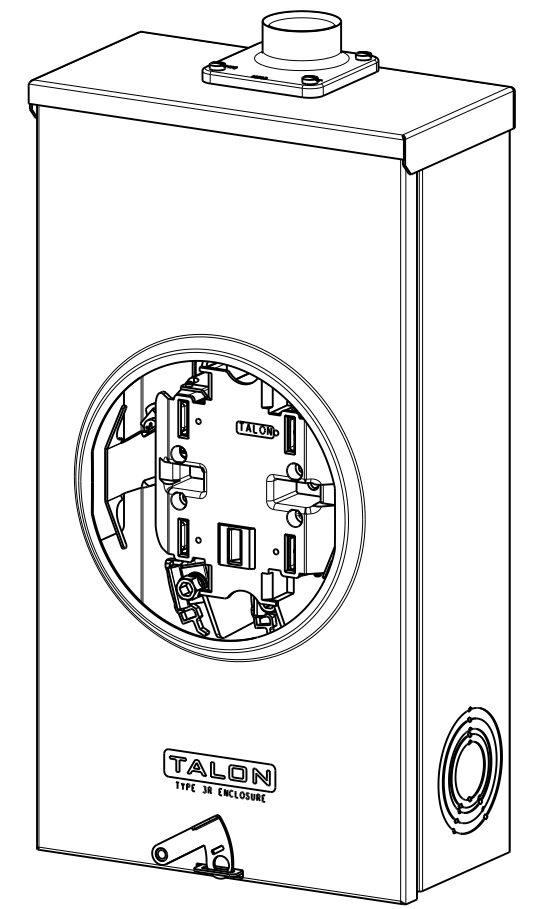

Catalog Number: 42395-02MR

Features and Ratings

- Ringless Type Meter Socket
- 125A Continuous, 125A Max.
- Outdoor Enclosure (NEMA Type 3R)
- Painted G90 STEEL
- 1 Phase, 3 Wire, 600V AC
- 5 Jaw, 6 O'clock 5th Jaw
- HQ Clamp Jaw Lever Bypass Meter Socket
- For Overhead or Underground Service
- RX Hub Opening with 1-1/4" HUB Installed
- Two Ground Lugs

RX HUB PROVISION

Retention Clips Can Be Discarded After Installation

Of Meter Socket

1", 1-1/4", 1-1/2", 2", 2-1/2", KO 3x

Accessories

- Meter Opening Cover Plate
Cat No: H39968
- RX HUB KITS
Cat No: H38597-2 (1.25")
Cat No: H38598-2 (1.50")
Cat No: H38599-2 (2.00")
Cat No: H38600-2 (2.50")
- RX HUB KITS
Cat No: EC38597 (1.25")
Cat No: EC38598 (1.50")
Cat No: EC38599 (2.00")
Cat No: EC38600 (2.50")
- HUB COVER PLATE
Cat No: H38595-1
- GROUND LUG KIT
H6509991 #14-2 45 LB-IN

Lugs, Wire Sizes and Torques

LOCATION	LUG SIZE	TORQUE
LINE*	#6-350 kcmil	275 LB-IN
LOAD*	#6-350 kcmil	275 LB-IN
NEUTRAL*	#6-350 kcmil	275 LB-IN
GROUND	#14-2	45 LB-IN

* External Hex drive 1/2"
* Internal Hex drive 5/16"

TALON
Meter Socket

Description: **125A Cont, 5 Jaw, HQ5, 600V AC, Painted G90 Steel**