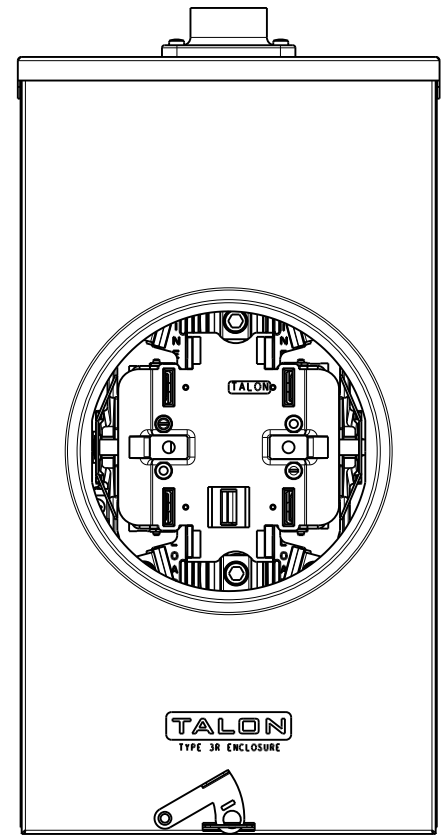

Catalog Number: 42395-02MR

Features and Ratings

- Ringless Type Meter Socket
- 125A Continuous, 125A Max.
- Outdoor Enclosure (NEMA Type 3R)
- Painted G90 STEEL
- 1 Phase, 3 Wire, 600V AC
- 5 Jaw, 6 O'clock 5th Jaw
- HQ Clamp Jaw Lever Bypass Meter Socket
- For Overhead or Underground Service
- RX Hub Opening with 1-1/4" HUB Installed
- Two Ground Lugs

RX HUB PROVISION

Retention Clips Can Be Discarded After Installation

Of Meter Socket

1", 1-1/4", 1-1/2", 2", 2-1/2", KO 3x

Accessories

- Meter Opening Cover Plate
Cat No: H39968
- RX HUB KITS
Cat No: H38597-2 (1.25")
Cat No: H38598-2 (1.50")
Cat No: H38599-2 (2.00")
Cat No: H38600-2 (2.50")
- RX HUB KITS
Cat No: EC38597 (1.25")
Cat No: EC38598 (1.50")
Cat No: EC38599 (2.00")
Cat No: EC38600 (2.50")
- HUB COVER PLATE
Cat No: H38595-1
- GROUND LUG KIT
H6509991 #14-2 45 LB-IN

Lugs, Wire Sizes and Torques

LOCATION	LUG SIZE	TORQUE
LINE*	#6-350 kcmil	275 LB-IN
LOAD*	#6-350 kcmil	275 LB-IN
NEUTRAL*	#6-350 kcmil	275 LB-IN
GROUND	#14-2	45 LB-IN

* External Hex drive 1/2"
* Internal Hex drive 5/16"

TALON
Meter Socket

Description: **125A Cont, 5 Jaw, HQ5, 600V AC, Painted G90 Steel**