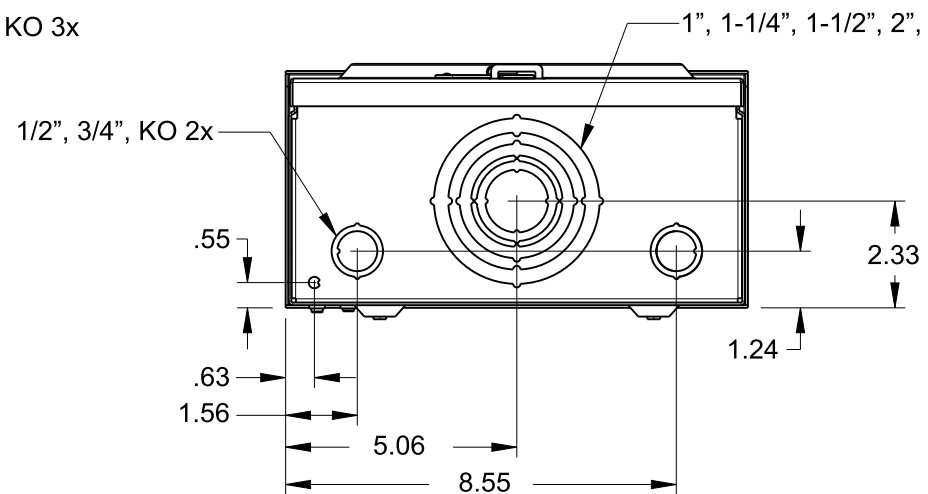

## Features and Ratings

- Ringless Type Meter Socket
- 125A Continuous, 125A Max.
- Outdoor Enclosure (NEMA Type 3R)
- Painted G90 STEEL
- 1 Phase, 3 Wire, 600V AC
- 5 Jaw, 6 O'clock 5th Jaw
- HQ Clamp Jaw Lever Bypass Meter Socket
- For Overhead or Underground Service
- RX Hub Opening
- Two Ground Lugs

## Accessories

Meter Opening Cover Plate  
Cat No: H39968

## Lugs, Wire Sizes and Torques

LOCATION	LUG SIZE	TORQUE
LINE*	#6-350 kcmil	275 LB-IN
LOAD*	#6-350 kcmil	275 LB-IN
NEUTRAL*	#6-350 kcmil	275 LB-IN
GROUND	#14-2	45 LB-IN

\* External Hex drive 1/2"  
\* Internal Hex drive 5/16"

## TALON Meter Socket

Description: **125A Cont, 5 Jaw, HQ5, 600V AC,  
Painted G90 Steel**