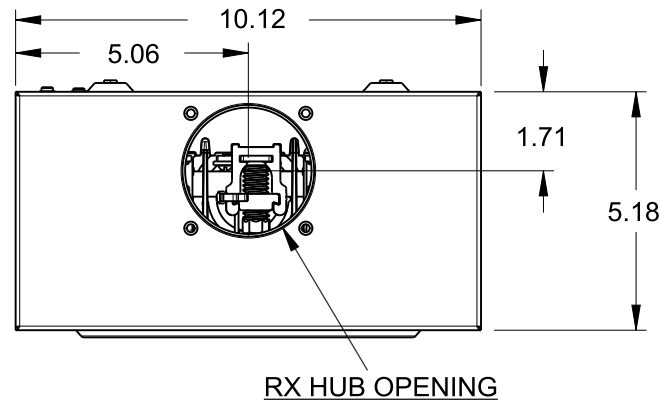

## Features and Ratings

- Ringless Type Meter Socket
- 125A Continuous, 125A Max.
- Outdoor Enclosure (NEMA Type 3R)
- Painted G90 STEEL
- 1 Phase, 3 Wire, 600V AC
- 5 Jaw, 6 O'clock 5th Jaw
- HQ Clamp Jaw Lever Bypass Meter Socket
- For Overhead or Underground Service
- RX Hub Opening
- Two Ground Lugs

### RX HUB KITS

Cat No: EC38597 (1.25")  
Cat No: EC38598 (1.50")  
Cat No: EC38599 (2.00")  
Cat No: EC38600 (2.50")

## Lugs, Wire Sizes and Torques

LOCATION	LUG SIZE	TORQUE
LINE*	#6-350 kcmil	275 LB-IN
LOAD*	#6-350 kcmil	275 LB-IN
NEUTRAL*	#6-350 kcmil	275 LB-IN
GROUND	#14-2	45 LB-IN

\* External Hex drive 1/2"  
\* Internal Hex drive 5/16"

## TALON Meter Socket

Description: **125A Cont, 5 Jaw, HQ5, 600V AC,  
Painted G90 Steel**