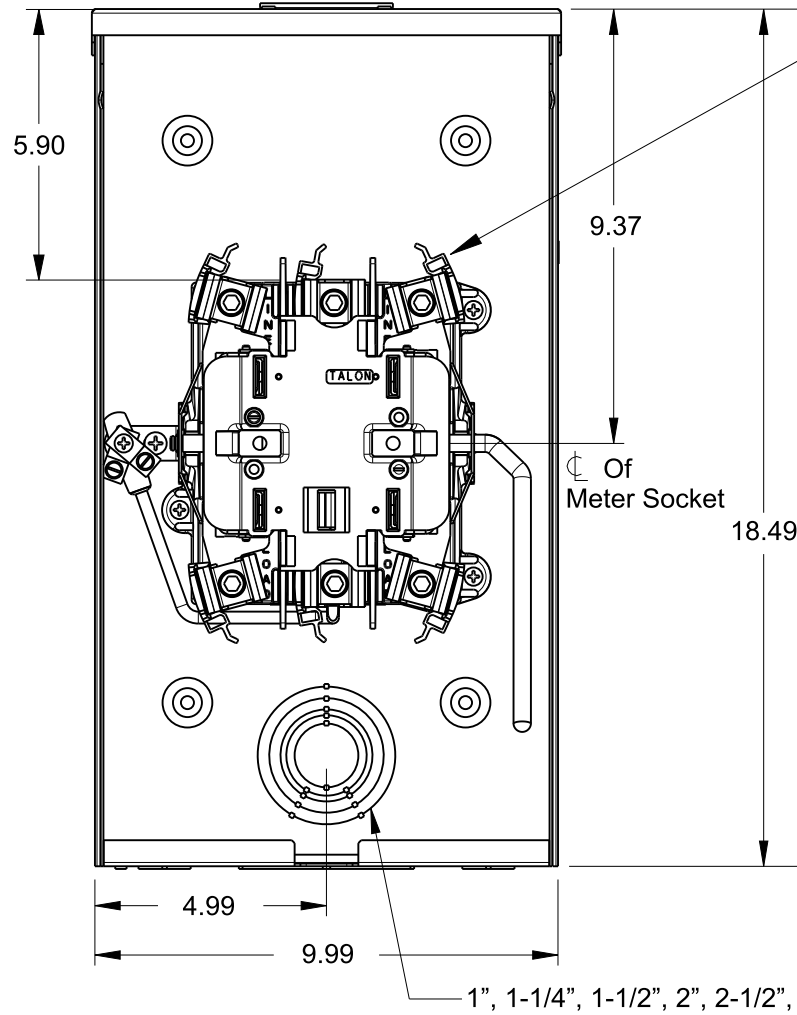

## Accessories

Meter Opening Cover Plate  
Cat No: H39968

### RX HUB KITS

Cat No: EC38597 (1.25")  
Cat No: EC38598 (1.50")  
Cat No: EC38599 (2.00")  
Cat No: EC38600 (2.50")

## Lugs, Wire Sizes and Torques

LOCATION	LUG SIZE	TORQUE
LINE*	#6-350 kcmil	275 LB-IN
LOAD*	#6-350 kcmil	275 LB-IN
NEUTRAL*	#6-350 kcmil	275 LB-IN
GROUND	#14-2	45 LB-IN

\* External Hex drive 1/2"  
\* Internal Hex drive 5/16"

## TALON Meter Socket

Description: **125A Cont, 5 Jaw, HQ5, 600V AC,  
Painted G90 Steel**