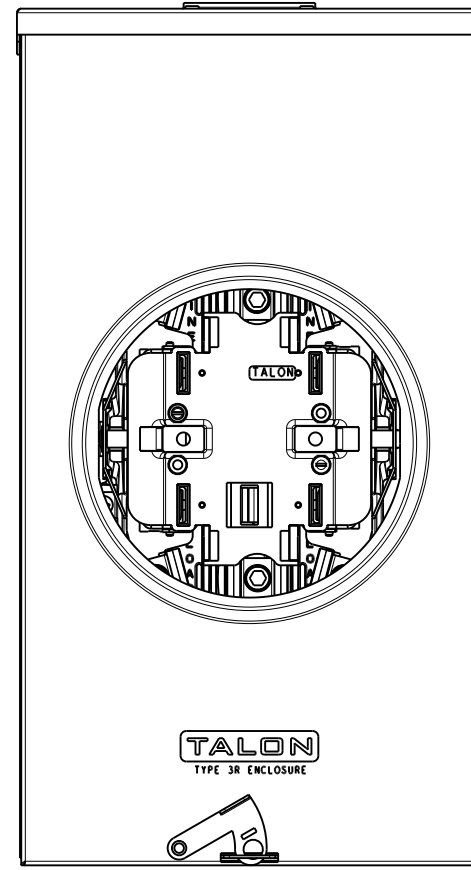

## Features and Ratings

- Ringless Type Meter Socket
- 125A Continuous, 125A Max.
- Outdoor Enclosure (NEMA Type 3R)
- Painted G90 STEEL
- 1 Phase, 3 Wire, 600V AC
- 5 Jaw, 6 O'clock 5th Jaw
- HQ Clamp Jaw Lever Bypass Meter Socket
- For Overhead or Underground Service
- RX Hub Opening
- Two Ground Lugs

## Accessories

Meter Opening Cover Plate  
Cat No: H39968

### HUB COVER PLATE

Cat No: H38595-1

## TALON Meter Socket

Description: **125A Cont, 5 Jaw, HQ5, 600V AC,  
Painted G90 Steel**