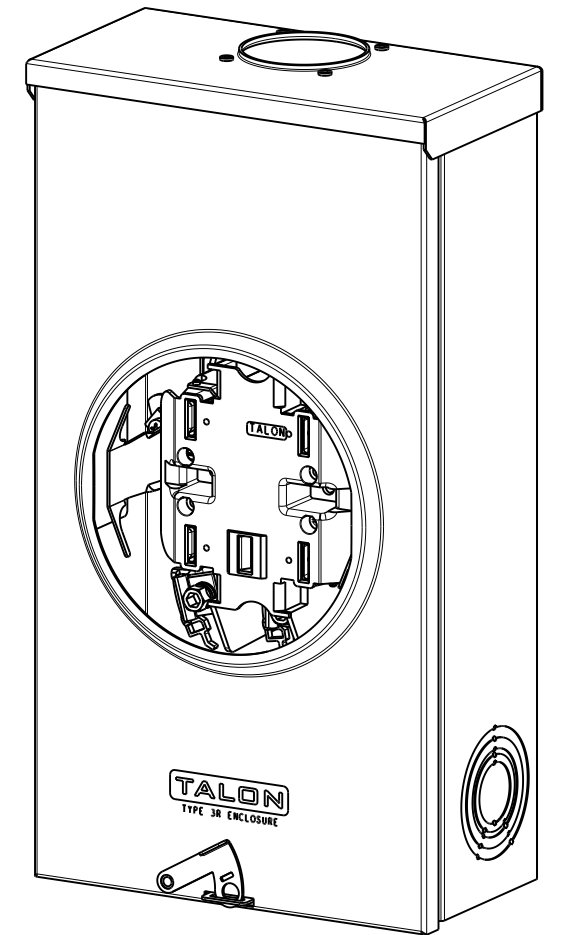

## Accessories

Meter Opening Cover Plate  
Cat No: H39968

### RX HUB KITS

Cat No: EC38597 (1.25")  
Cat No: EC38598 (1.50")  
Cat No: EC38599 (2.00")  
Cat No: EC38600 (2.50")

### HUB COVER PLATE

Cat No: H38595-1

## TALON Meter Socket

Description: **125A Cont, 5 Jaw, HQ5, 600V AC,  
Painted G90 Steel**