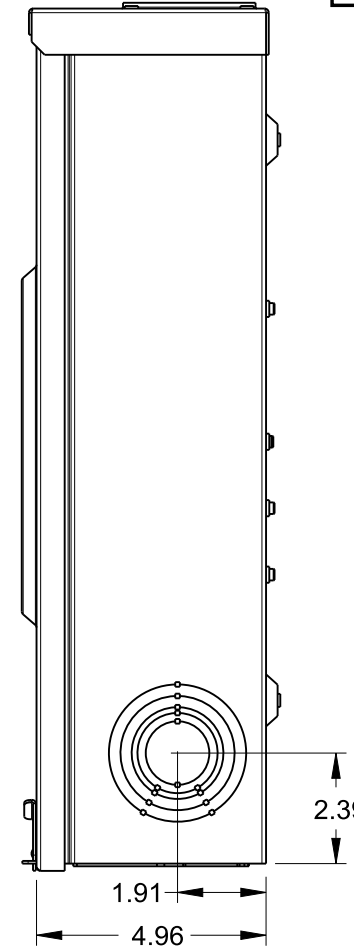

## Features and Ratings

- Ringless Type Meter Socket
- 125A Continuous, 125A Max.
- Outdoor Enclosure (NEMA Type 3R)
- Painted G90 STEEL
- 1 Phase, 3 Wire, 600V AC
- 5 Jaw, 6 O'clock 5th Jaw
- HQ Clamp Jaw Lever Bypass Meter Socket
- For Overhead or Underground Service
- RX Hub Opening
- Two Ground Lugs

## Accessories

Meter Opening Cover Plate  
Cat No: H39968

### HUB COVER PLATE

Cat No: H38595-1

## TALON Meter Socket

Description: **125A Cont, 5 Jaw, HQ5, 600V AC,  
Painted G90 Steel**