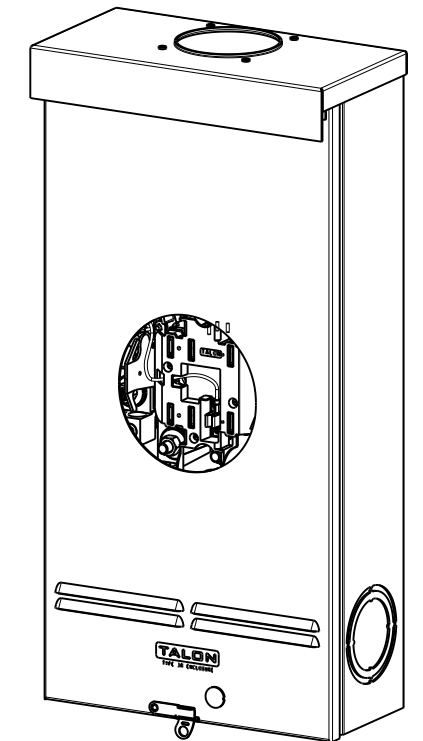

Catalog Number: 42007-01GP

Features and Ratings

- Ringless Type Meter Socket
- 320A Continuous, 400A Max.
- Outdoor Enclosure (NEMA Type 3R)
- Aluminum Enclosure
- 3 Phase, 4 Wire, 600V AC
- 7 Jaw
- HQ Clamp Jaw Lever Bypass Meter Socket
- For Overhead or Underground Service
- HD Hub Opening
- One Ground Lugs
- 7/8" Barrel Lock Provision

Accessories

Meter Opening Cover Plate

Cat No: H39968

HD CONDUIT HUB KITS

Cat No: H56856-2 (3")

Cat No: H56857-2 (3.50")

Cat No: H56858-2 (4")

HD CONDUIT HUB KITS

Cat No: EC56856 (3")

Cat No: EC56857 (3.50")

Cat No: EC56858 (4")

HD COVERPLATE

Cat No: H56933

HD COVERPLATE

Cat No: EC56933S

Lugs, Wire Sizes and Torques

* indicates factory installed connectors

TALON
Meter Socket

Description:
**320A Cont, 7 Jaw, HQ7D, 600V AC,
Aluminum Enclosure**