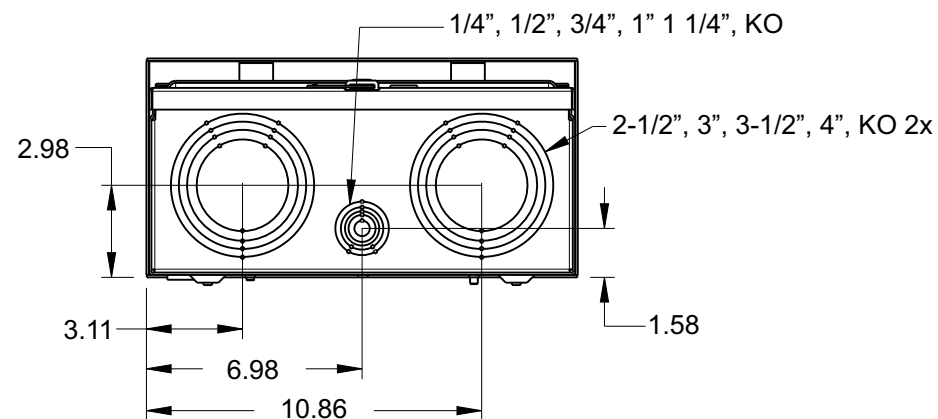

Catalog Number: 42007-01GP

Features and Ratings

- Ringless Type Meter Socket
- 320A Continuous, 400A Max.
- Outdoor Enclosure (NEMA Type 3R)
- Aluminum Enclosure
- 3 Phase, 4 Wire, 600V AC
- 7 Jaw
- HQ Clamp Jaw Lever Bypass Meter Socket
- For Overhead or Underground Service
- HD Hub Opening
- One Ground Lugs
- 7/8" Barrel Lock Provision

Cat No: EC56856 (3")

Cat No: EC56857 (3.50")

Cat No: EC56858 (4")

HD COVERPLATE

Cat No: H56933

HD COVERPLATE

Cat No: EC56933S

Lugs, Wire Sizes and Torques

LOCATION	PART NO.	HEX DRIVE SIZE	WIRE SIZE	TORQUE
LINE	H60162	1/2"	#4 AWG-600 kcmil (2)#1/0 AWG-250 kcmil	500 LB-IN
LINE	H56476	1/2"	#3/0 AWG-800 kcmil	500 LB-IN
LINE	H56732	5/16"	(2)#4 AWG-350 kcmil	275 LB-IN
LOAD	H60162	1/2"	#4 AWG-600 kcmil (2)#1/0 AWG-250 kcmil	500 LB-IN
LOAD	H56476	1/2"	#3/0 AWG-800 kcmil	500 LB-IN
LOAD	H56732	5/16"	(2)#6 AWG-350 kcmil	275 LB-IN
NEUTRAL	H60162	1/2"	#4 AWG-600 kcmil (2)#1/0 AWG-250 kcmil	500 LB-IN
NEUTRAL	H56476	1/2"	#3/0 AWG-800 kcmil	500 LB-IN
NEUTRAL	H56732	5/16"	(2)#6 AWG-350 kcmil	275 LB-IN
GROUND*	67554A		#14 - 2/0 AWG	50 LB-IN

* indicates factory installed connectors

TALON
Meter Socket

Description:
**320A Cont, 7 Jaw, HQ7D, 600V AC,
Aluminum Enclosure**