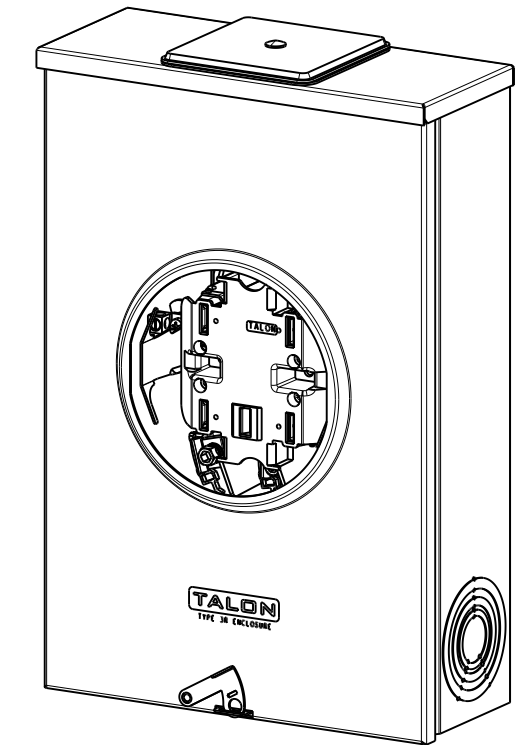

Catalog Number: 41405-02MR

Features and Ratings

- Ringless Type Meter Socket
- 200A Continuous, 250A Max.
- Outdoor Enclosure (NEMA Type 3R)
- Painted Aluminum
- 1 Phase, 3 Wire, 600V AC
- 5 Jaw, 6 O'clock 5th Jaw
- HQ Clamp Jaw Lever Bypass Meter Socket
- For Overhead or Underground Service
- HD Hub Opening With Coverplate Installed
- Two Ground Lugs

HD HUB KITS

- Cat No: EC56856 (3")
- Cat No: EC56857 (3.50")
- Cat No: EC56858 (4")

HD-RX Adapter Plate:

Cat No: H9747-1113

HD-RX Adapter Plate:

Cat No: EC9747-1113

HUB COVER PLATE

Cat No: H38595-8 (RX)

Cat No: H56933-3 (HD)

HD COVERPLATE

Cat No: EC56933S

GROUND LUG KIT

H6509991 #14-2 45 LB-IN

Lugs, Wire Sizes and Torques

LOCATION	LUG SIZE	TORQUE
LINE*	#6-350 kcmil	275 LB-IN
LOAD*	#6-350 kcmil	275 LB-IN
NEUTRAL*	#6-350 kcmil	275 LB-IN
GROUND	#14-2	45 LB-IN

* External Hex drive 1/2"

* Internal Hex drive 5/16"

TALON

Meter Socket

Description:
**200A Cont, 5 Jaw, HQ5, 600V AC,
Painted Aluminum**