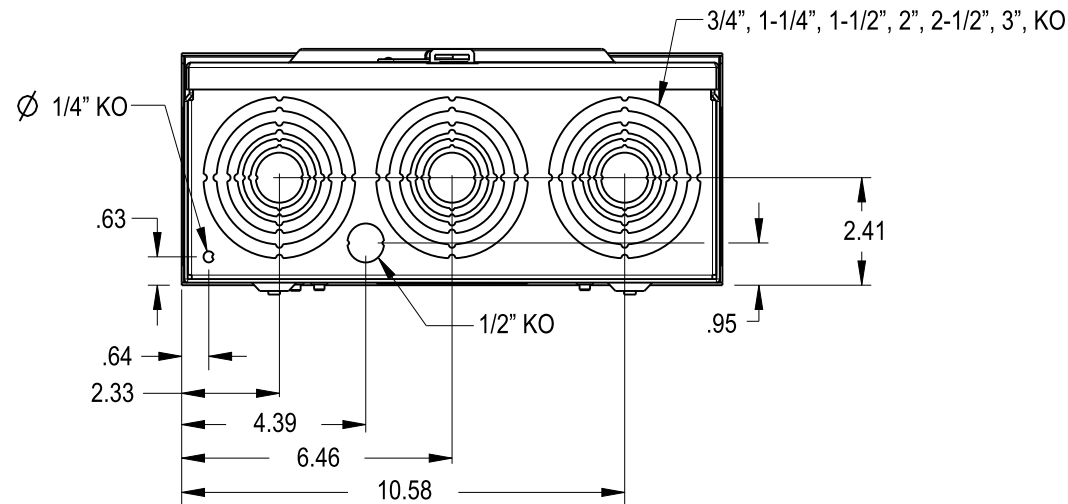

Catalog Number: 41405-02MR

Features and Ratings

- Ringless Type Meter Socket
- 200A Continuous, 250A Max.
- Outdoor Enclosure (NEMA Type 3R)
- Painted Aluminum
- 1 Phase, 3 Wire, 600V AC
- 5 Jaw, 6 O'clock 5th Jaw
- HQ Clamp Jaw Lever Bypass Meter Socket
- For Overhead or Underground Service
- HD Hub Opening With Coverplate Installed
- Two Ground Lugs

HD HUB PROVISION

1", 1-1/4", 1-1/2", 2", 2-1/2", 3" KO 3x

Accessories

Meter Opening Cover Plate
Cat No: H39968

RX HUB KITS

- Cat No: H38597-2 (1.25")
- Cat No: H38598-2 (1.50")
- Cat No: H38599-2 (2.00")
- Cat No: H38600-2 (2.50")

RX HUB KITS

- Cat No: EC38597 (1.25")
- Cat No: EC38598 (1.50")
- Cat No: EC38599 (2.00")
- Cat No: EC38600 (2.50")

HD HUB KITS

- Cat No: H56856-2 (3.00")
- Cat No: H56857-2 (3.50")
- Cat No: H56858-2 (4.00")

* External Hex drive 1/2"

* Internal Hex drive 5/16"

TALON

Meter Socket

Description:
**200A Cont, 5 Jaw, HQ5, 600V AC,
Painted Aluminum**