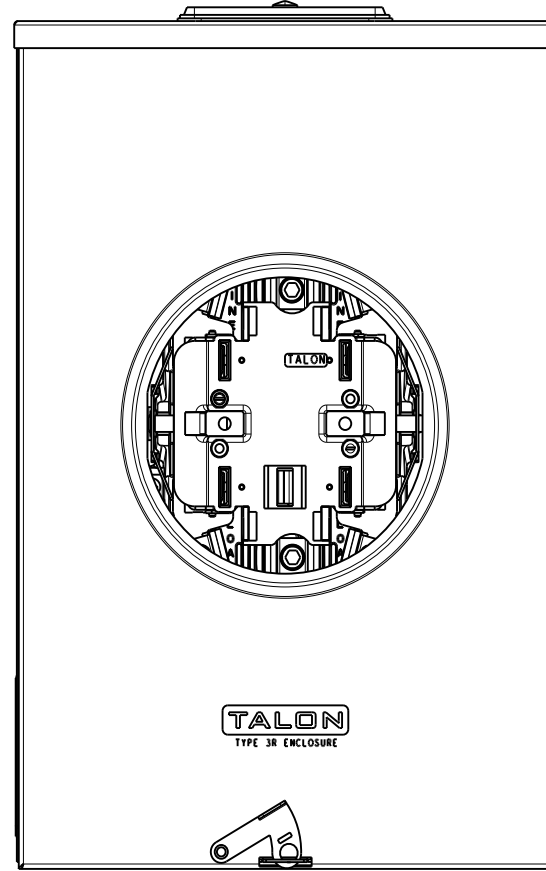

Catalog Number: 41405-02MR

Features and Ratings

- Ringless Type Meter Socket
- 200A Continuous, 250A Max.
- Outdoor Enclosure (NEMA Type 3R)
- Painted Aluminum
- 1 Phase, 3 Wire, 600V AC
- 5 Jaw, 6 O'clock 5th Jaw
- HQ Clamp Jaw Lever Bypass Meter Socket
- For Overhead or Underground Service
- HD Hub Opening With Coverplate Installed
- Two Ground Lugs

HD HUB PROVISION

1", 1-1/4", 1-1/2", 2", 2-1/2", 3" KO 3x

Accessories

Meter Opening Cover Plate
Cat No: H39968

RX HUB KITS

- Cat No: H38597-2 (1.25")
- Cat No: H38598-2 (1.50")
- Cat No: H38599-2 (2.00")
- Cat No: H38600-2 (2.50")

RX HUB KITS

- Cat No: EC38597 (1.25")
- Cat No: EC38598 (1.50")
- Cat No: EC38599 (2.00")
- Cat No: EC38600 (2.50")

HD HUB KITS

- Cat No: H56856-2 (3.00")
- Cat No: H56857-2 (3.50")
- Cat No: H56858-2 (4.00")

* External Hex drive 1/2"

* Internal Hex drive 5/16"

TALON

Meter Socket

Description:
**200A Cont, 5 Jaw, HQ5, 600V AC,
Painted Aluminum**