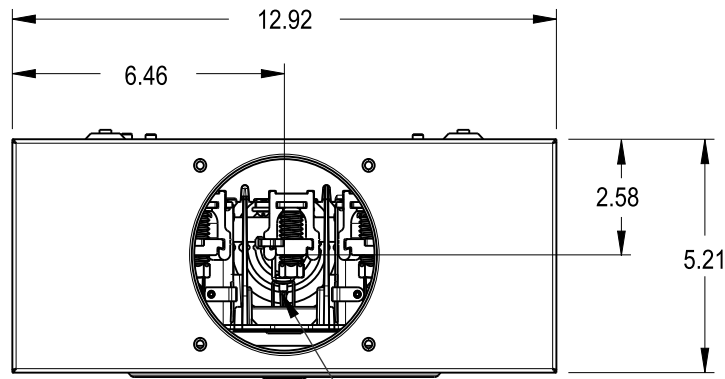

Catalog Number: 41405-02MR

Features and Ratings

- Ringless Type Meter Socket
- 200A Continuous, 250A Max.
- Outdoor Enclosure (NEMA Type 3R)
- Painted Aluminum
- 1 Phase, 3 Wire, 600V AC
- 5 Jaw, 6 O'clock 5th Jaw
- HQ Clamp Jaw Lever Bypass Meter Socket
- For Overhead or Underground Service
- HD Hub Opening With Coverplate Installed
- Two Ground Lugs

HD HUB PROVISION

1", 1-1/4", 1-1/2", 2", 2-1/2", 3" KO 3x

Accessories

Meter Opening Cover Plate
Cat No: H39968

RX HUB KITS

- Cat No: H38597-2 (1.25")
- Cat No: H38598-2 (1.50")
- Cat No: H38599-2 (2.00")
- Cat No: H38600-2 (2.50")

RX HUB KITS

- Cat No: EC38597 (1.25")
- Cat No: EC38598 (1.50")
- Cat No: EC38599 (2.00")
- Cat No: EC38600 (2.50")

HD HUB KITS

- Cat No: H56856-2 (3.00")
- Cat No: H56857-2 (3.50")
- Cat No: H56858-2 (4.00")

* External Hex drive 1/2"

* Internal Hex drive 5/16"

TALON

Meter Socket

Description:
**200A Cont, 5 Jaw, HQ5, 600V AC,
Painted Aluminum**