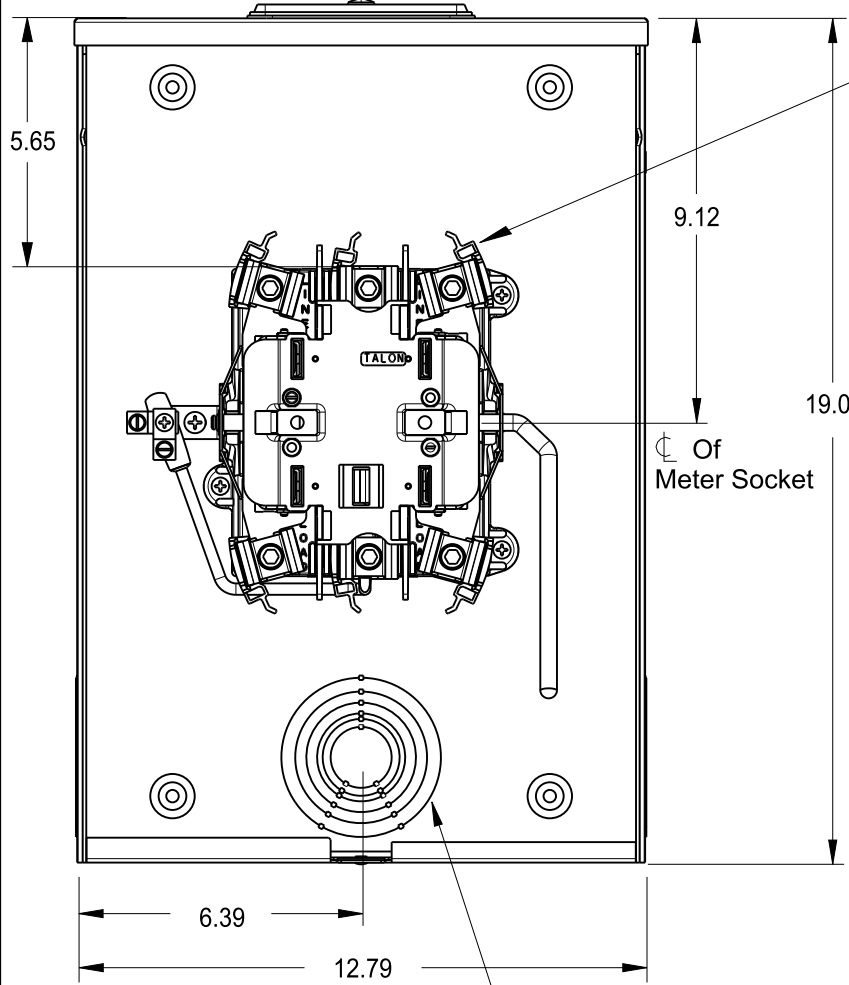

Catalog Number: 41405-02MR

Features and Ratings

- Ringless Type Meter Socket
- 200A Continuous, 250A Max.
- Outdoor Enclosure (NEMA Type 3R)
- Painted Aluminum
- 1 Phase, 3 Wire, 600V AC
- 5 Jaw, 6 O'clock 5th Jaw
- HQ Clamp Jaw Lever Bypass Meter Socket
- For Overhead or Underground Service
- HD Hub Opening With Coverplate Installed
- Two Ground Lugs

HD HUB PROVISION

1", 1-1/4", 1-1/2", 2", 2-1/2", 3" KO 3x

Accessories

Meter Opening Cover Plate
Cat No: H39968

RX HUB KITS

- Cat No: H38597-2 (1.25")
- Cat No: H38598-2 (1.50")
- Cat No: H38599-2 (2.00")
- Cat No: H38600-2 (2.50")

RX HUB KITS

- Cat No: EC38597 (1.25")
- Cat No: EC38598 (1.50")
- Cat No: EC38599 (2.00")
- Cat No: EC38600 (2.50")

HD HUB KITS

- Cat No: H56856-2 (3.00")
- Cat No: H56857-2 (3.50")
- Cat No: H56858-2 (4.00")

* External Hex drive 1/2"

* Internal Hex drive 5/16"

TALON

Meter Socket

Description:
**200A Cont, 5 Jaw, HQ5, 600V AC,
Painted Aluminum**