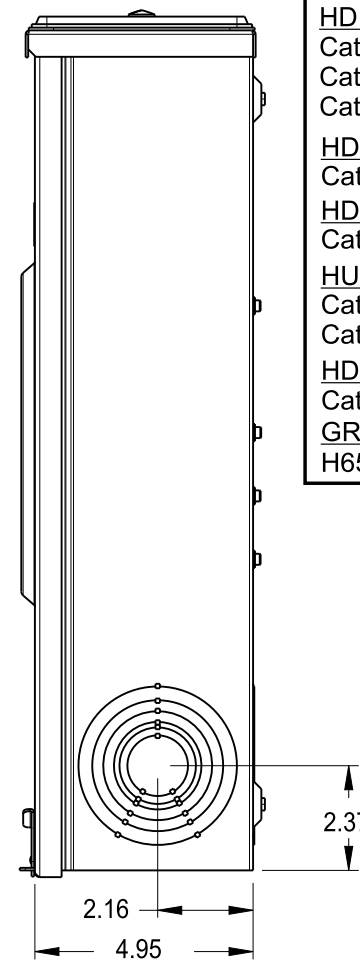

Catalog Number: 41405-02MR

Features and Ratings

- Ringless Type Meter Socket
- 200A Continuous, 250A Max.
- Outdoor Enclosure (NEMA Type 3R)
- Painted Aluminum
- 1 Phase, 3 Wire, 600V AC
- 5 Jaw, 6 O'clock 5th Jaw
- HQ Clamp Jaw Lever Bypass Meter Socket
- For Overhead or Underground Service
- HD Hub Opening With Coverplate Installed
- Two Ground Lugs

HD HUB PROVISION

1", 1-1/4", 1-1/2", 2", 2-1/2", 3" KO 3x

Accessories

Meter Opening Cover Plate
Cat No: H39968

RX HUB KITS

- Cat No: H38597-2 (1.25")
- Cat No: H38598-2 (1.50")
- Cat No: H38599-2 (2.00")
- Cat No: H38600-2 (2.50")

RX HUB KITS

- Cat No: EC38597 (1.25")
- Cat No: EC38598 (1.50")
- Cat No: EC38599 (2.00")
- Cat No: EC38600 (2.50")

HD HUB KITS

- Cat No: H56856-2 (3.00")
- Cat No: H56857-2 (3.50")
- Cat No: H56858-2 (4.00")

* External Hex drive 1/2"

* Internal Hex drive 5/16"

TALON

Meter Socket

Description:
**200A Cont, 5 Jaw, HQ5, 600V AC,
Painted Aluminum**