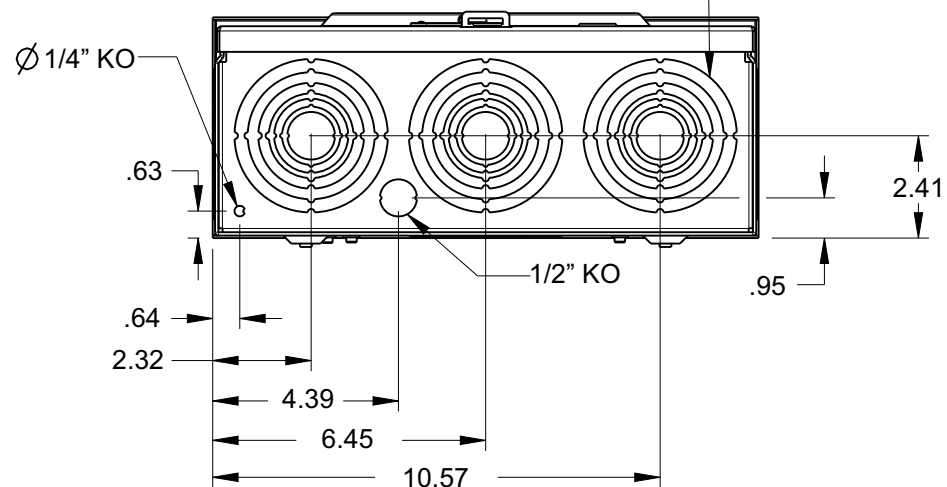

## Features and Ratings

- Ringless Type Meter Socket
- 200A Continuous, 250A Max.
- Outdoor Enclosure (NEMA Type 3R)
- Aluminum Enclosure
- 1 Phase, 3 Wire, 600V AC
- 5 Jaw, 9 O'clock 5th Jaw
- HQ Clamp Jaw Lever Bypass Meter Socket
- For Overhead or Underground Service
- RX Hub Opening With Coverplate Installed
- 7/8" Barrel Lock Provision

### Accessories

Meter Opening Cover Plate  
Cat No: H39968

RX HUB KITS  
Cat No: H38597-2 (1.25")  
Cat No: H38598-2 (1.50")  
Cat No: H38599-2 (2.00")  
Cat No: H38600-2 (2.50")

RX HUB KITS  
Cat No: EC38597 (1.25")  
Cat No: EC38598 (1.50")  
Cat No: EC38599 (2.00")  
Cat No: EC38600 (2.50")

### Lugs, Wire Sizes and Torques

LOCATION	LUG SIZE	TORQUE
LINE*	#6-350 kcmil	275 LB-IN
LOAD*	#6-350 kcmil	275 LB-IN
NEUTRAL*	#6-350 kcmil	275 LB-IN
GROUND	#14-2	45 LB-IN

\* External Hex drive 1/2"  
\* Internal Hex drive 5/16"

**TALON**  
Meter Socket

Description:  
**200A Cont, 5 Jaw, HQ5, 600V AC,  
Aluminum Enclosure**