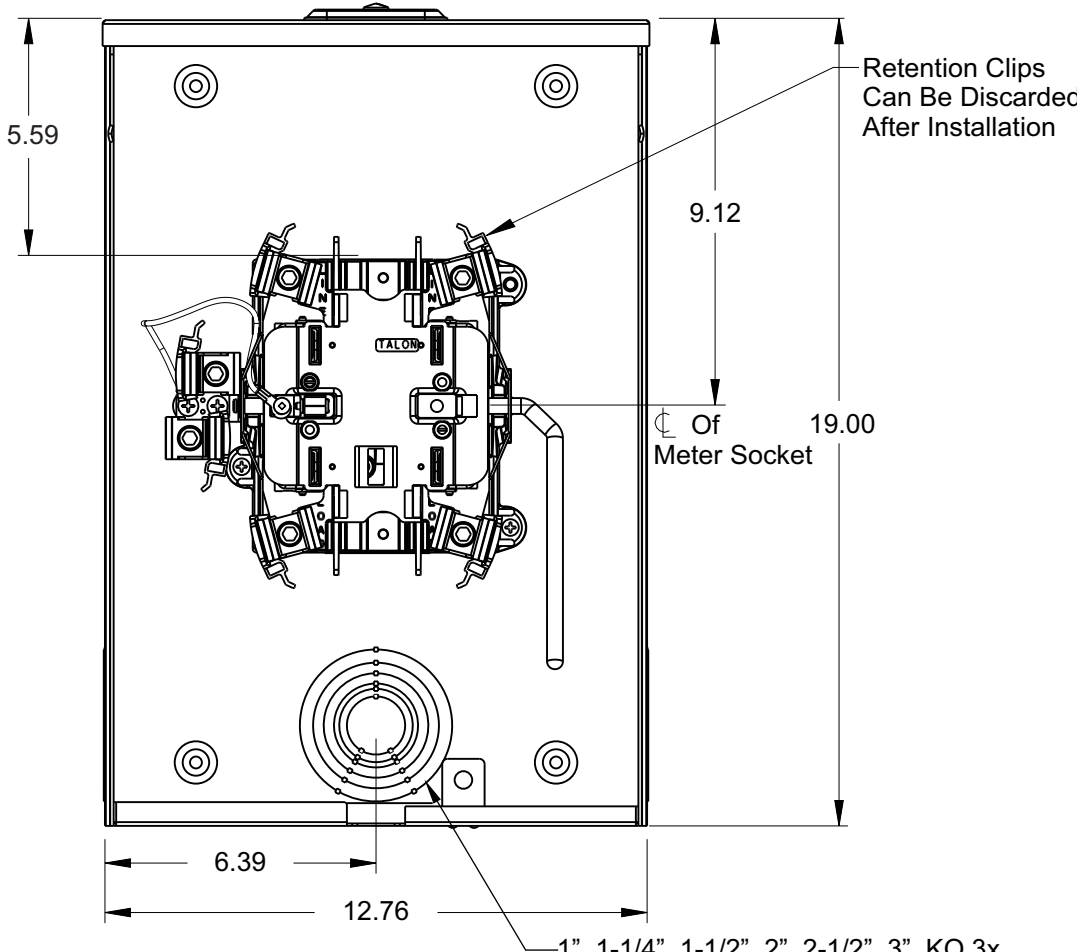

## Features and Ratings

- Ringless Type Meter Socket
- 200A Continuous, 250A Max.
- Outdoor Enclosure (NEMA Type 3R)
- Aluminum Enclosure
- 1 Phase, 3 Wire, 600V AC
- 5 Jaw, 9 O'clock 5th Jaw
- HQ Clamp Jaw Lever Bypass Meter Socket
- For Overhead or Underground Service
- RX Hub Opening With Coverplate Installed
- 7/8" Barrel Lock Provision

### Accessories

Meter Opening Cover Plate  
Cat No: H39968

RX HUB KITS  
Cat No: H38597-2 (1.25")  
Cat No: H38598-2 (1.50")  
Cat No: H38599-2 (2.00")  
Cat No: H38600-2 (2.50")

RX HUB KITS  
Cat No: EC38597 (1.25")  
Cat No: EC38598 (1.50")  
Cat No: EC38599 (2.00")  
Cat No: EC38600 (2.50")

### Lugs, Wire Sizes and Torques

LOCATION	LUG SIZE	TORQUE
LINE*	#6-350 kcmil	275 LB-IN
LOAD*	#6-350 kcmil	275 LB-IN
NEUTRAL*	#6-350 kcmil	275 LB-IN
GROUND	#14-2	45 LB-IN

\* External Hex drive 1/2"  
\* Internal Hex drive 5/16"

**TALON**  
Meter Socket

Description:  
**200A Cont, 5 Jaw, HQ5, 600V AC,  
Aluminum Enclosure**