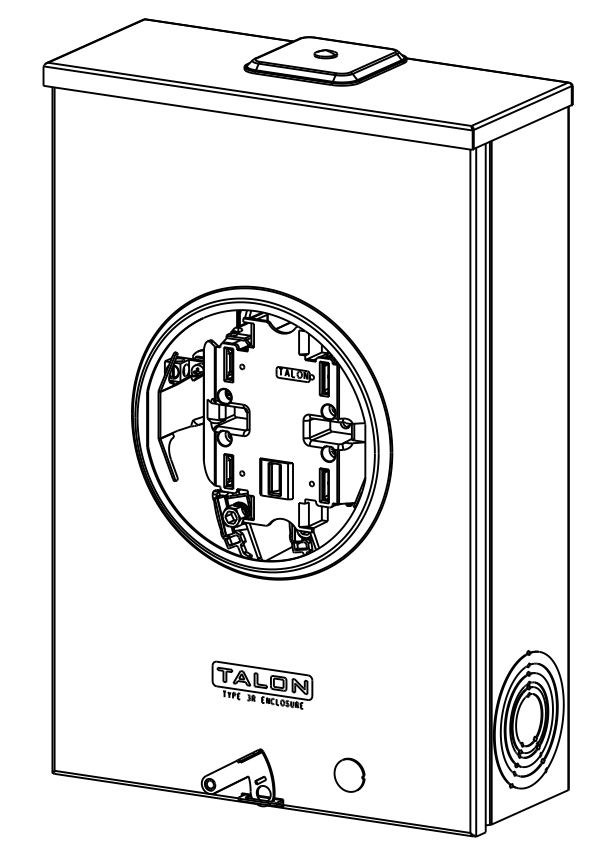

## Features and Ratings

- Ringless Type Meter Socket
- 200A Continuous, 250A Max.
- Outdoor Enclosure (NEMA Type 3R)
- Aluminum Enclosure
- 1 Phase, 3 Wire, 600V AC
- 5 Jaw, 9 O'clock 5th Jaw
- HQ Clamp Jaw Lever Bypass Meter Socket
- For Overhead or Underground Service
- RX Hub Opening With Coverplate Installed
- 7/8" Barrel Lock Provision

### Accessories

Meter Opening Cover Plate  
Cat No: H39968

RX HUB KITS  
Cat No: H38597-2 (1.25")  
Cat No: H38598-2 (1.50")  
Cat No: H38599-2 (2.00")  
Cat No: H38600-2 (2.50")

RX HUB KITS  
Cat No: EC38597 (1.25")  
Cat No: EC38598 (1.50")  
Cat No: EC38599 (2.00")  
Cat No: EC38600 (2.50")

HUB COVER PLATE  
Cat No: H38595-1

GROUND LUG KIT  
Cat No: H6509991  
Wire Size #4-2 45 LB-IN  
SHIELD ASSEMBLY WITH  
5TH JAW  
Cat No: H35815-3

**TALON**  
Meter Socket

Description:  
**200A Cont, 5 Jaw, HQ5, 600V AC,  
Aluminum Enclosure**