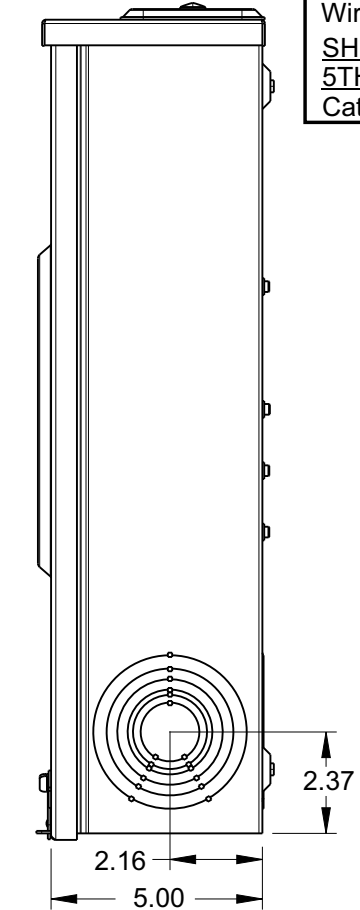

## Features and Ratings

- Ringless Type Meter Socket
- 200A Continuous, 250A Max.
- Outdoor Enclosure (NEMA Type 3R)
- Aluminum Enclosure
- 1 Phase, 3 Wire, 600V AC
- 5 Jaw, 9 O'clock 5th Jaw
- HQ Clamp Jaw Lever Bypass Meter Socket
- For Overhead or Underground Service
- RX Hub Opening With Coverplate Installed
- 7/8" Barrel Lock Provision

### Accessories

Meter Opening Cover Plate  
Cat No: H39968

RX HUB KITS  
Cat No: H38597-2 (1.25")  
Cat No: H38598-2 (1.50")  
Cat No: H38599-2 (2.00")  
Cat No: H38600-2 (2.50")

RX HUB KITS  
Cat No: EC38597 (1.25")  
Cat No: EC38598 (1.50")  
Cat No: EC38599 (2.00")  
Cat No: EC38600 (2.50")

### Lugs, Wire Sizes and Torques

LOCATION	LUG SIZE	TORQUE
LINE*	#6-350 kcmil	275 LB-IN
LOAD*	#6-350 kcmil	275 LB-IN
NEUTRAL*	#6-350 kcmil	275 LB-IN
GROUND	#14-2	45 LB-IN

\* External Hex drive 1/2"  
\* Internal Hex drive 5/16"

**TALON**  
Meter Socket

Description:  
**200A Cont, 5 Jaw, HQ5, 600V AC,  
Aluminum Enclosure**