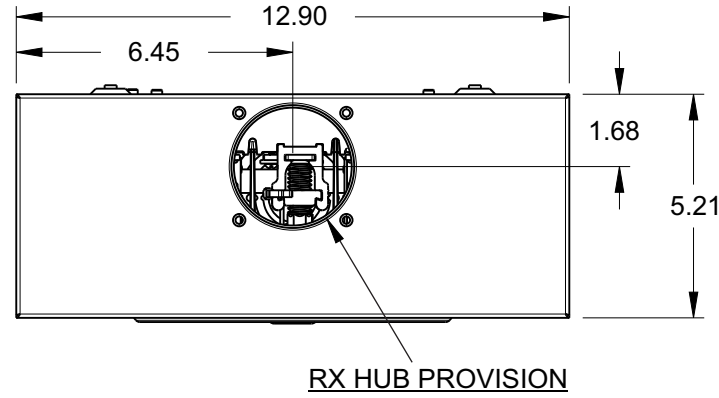

## Features and Ratings

- Ringless Type Meter Socket
- 200A Continuous, 250A Max.
- Outdoor Enclosure (NEMA Type 3R)
- Aluminum Enclosure
- 1 Phase, 3 Wire, 600V AC
- 5 Jaw, 9 O'clock 5th Jaw
- HQ Clamp Jaw Lever Bypass Meter Socket
- For Overhead or Underground Service
- RX Hub Opening With Coverplate Installed
- 7/8" Barrel Lock Provision

### Accessories

Meter Opening Cover Plate  
Cat No: H39968

RX HUB KITS  
Cat No: H38597-2 (1.25")  
Cat No: H38598-2 (1.50")  
Cat No: H38599-2 (2.00")  
Cat No: H38600-2 (2.50")

RX HUB KITS  
Cat No: EC38597 (1.25")  
Cat No: EC38598 (1.50")  
Cat No: EC38599 (2.00")  
Cat No: EC38600 (2.50")

### Lugs, Wire Sizes and Torques

LOCATION	LUG SIZE	TORQUE
LINE*	#6-350 kcmil	275 LB-IN
LOAD*	#6-350 kcmil	275 LB-IN
NEUTRAL*	#6-350 kcmil	275 LB-IN
GROUND	#14-2	45 LB-IN

\* External Hex drive 1/2"  
\* Internal Hex drive 5/16"

**TALON**  
Meter Socket

Description:  
**200A Cont, 5 Jaw, HQ5, 600V AC,  
Aluminum Enclosure**